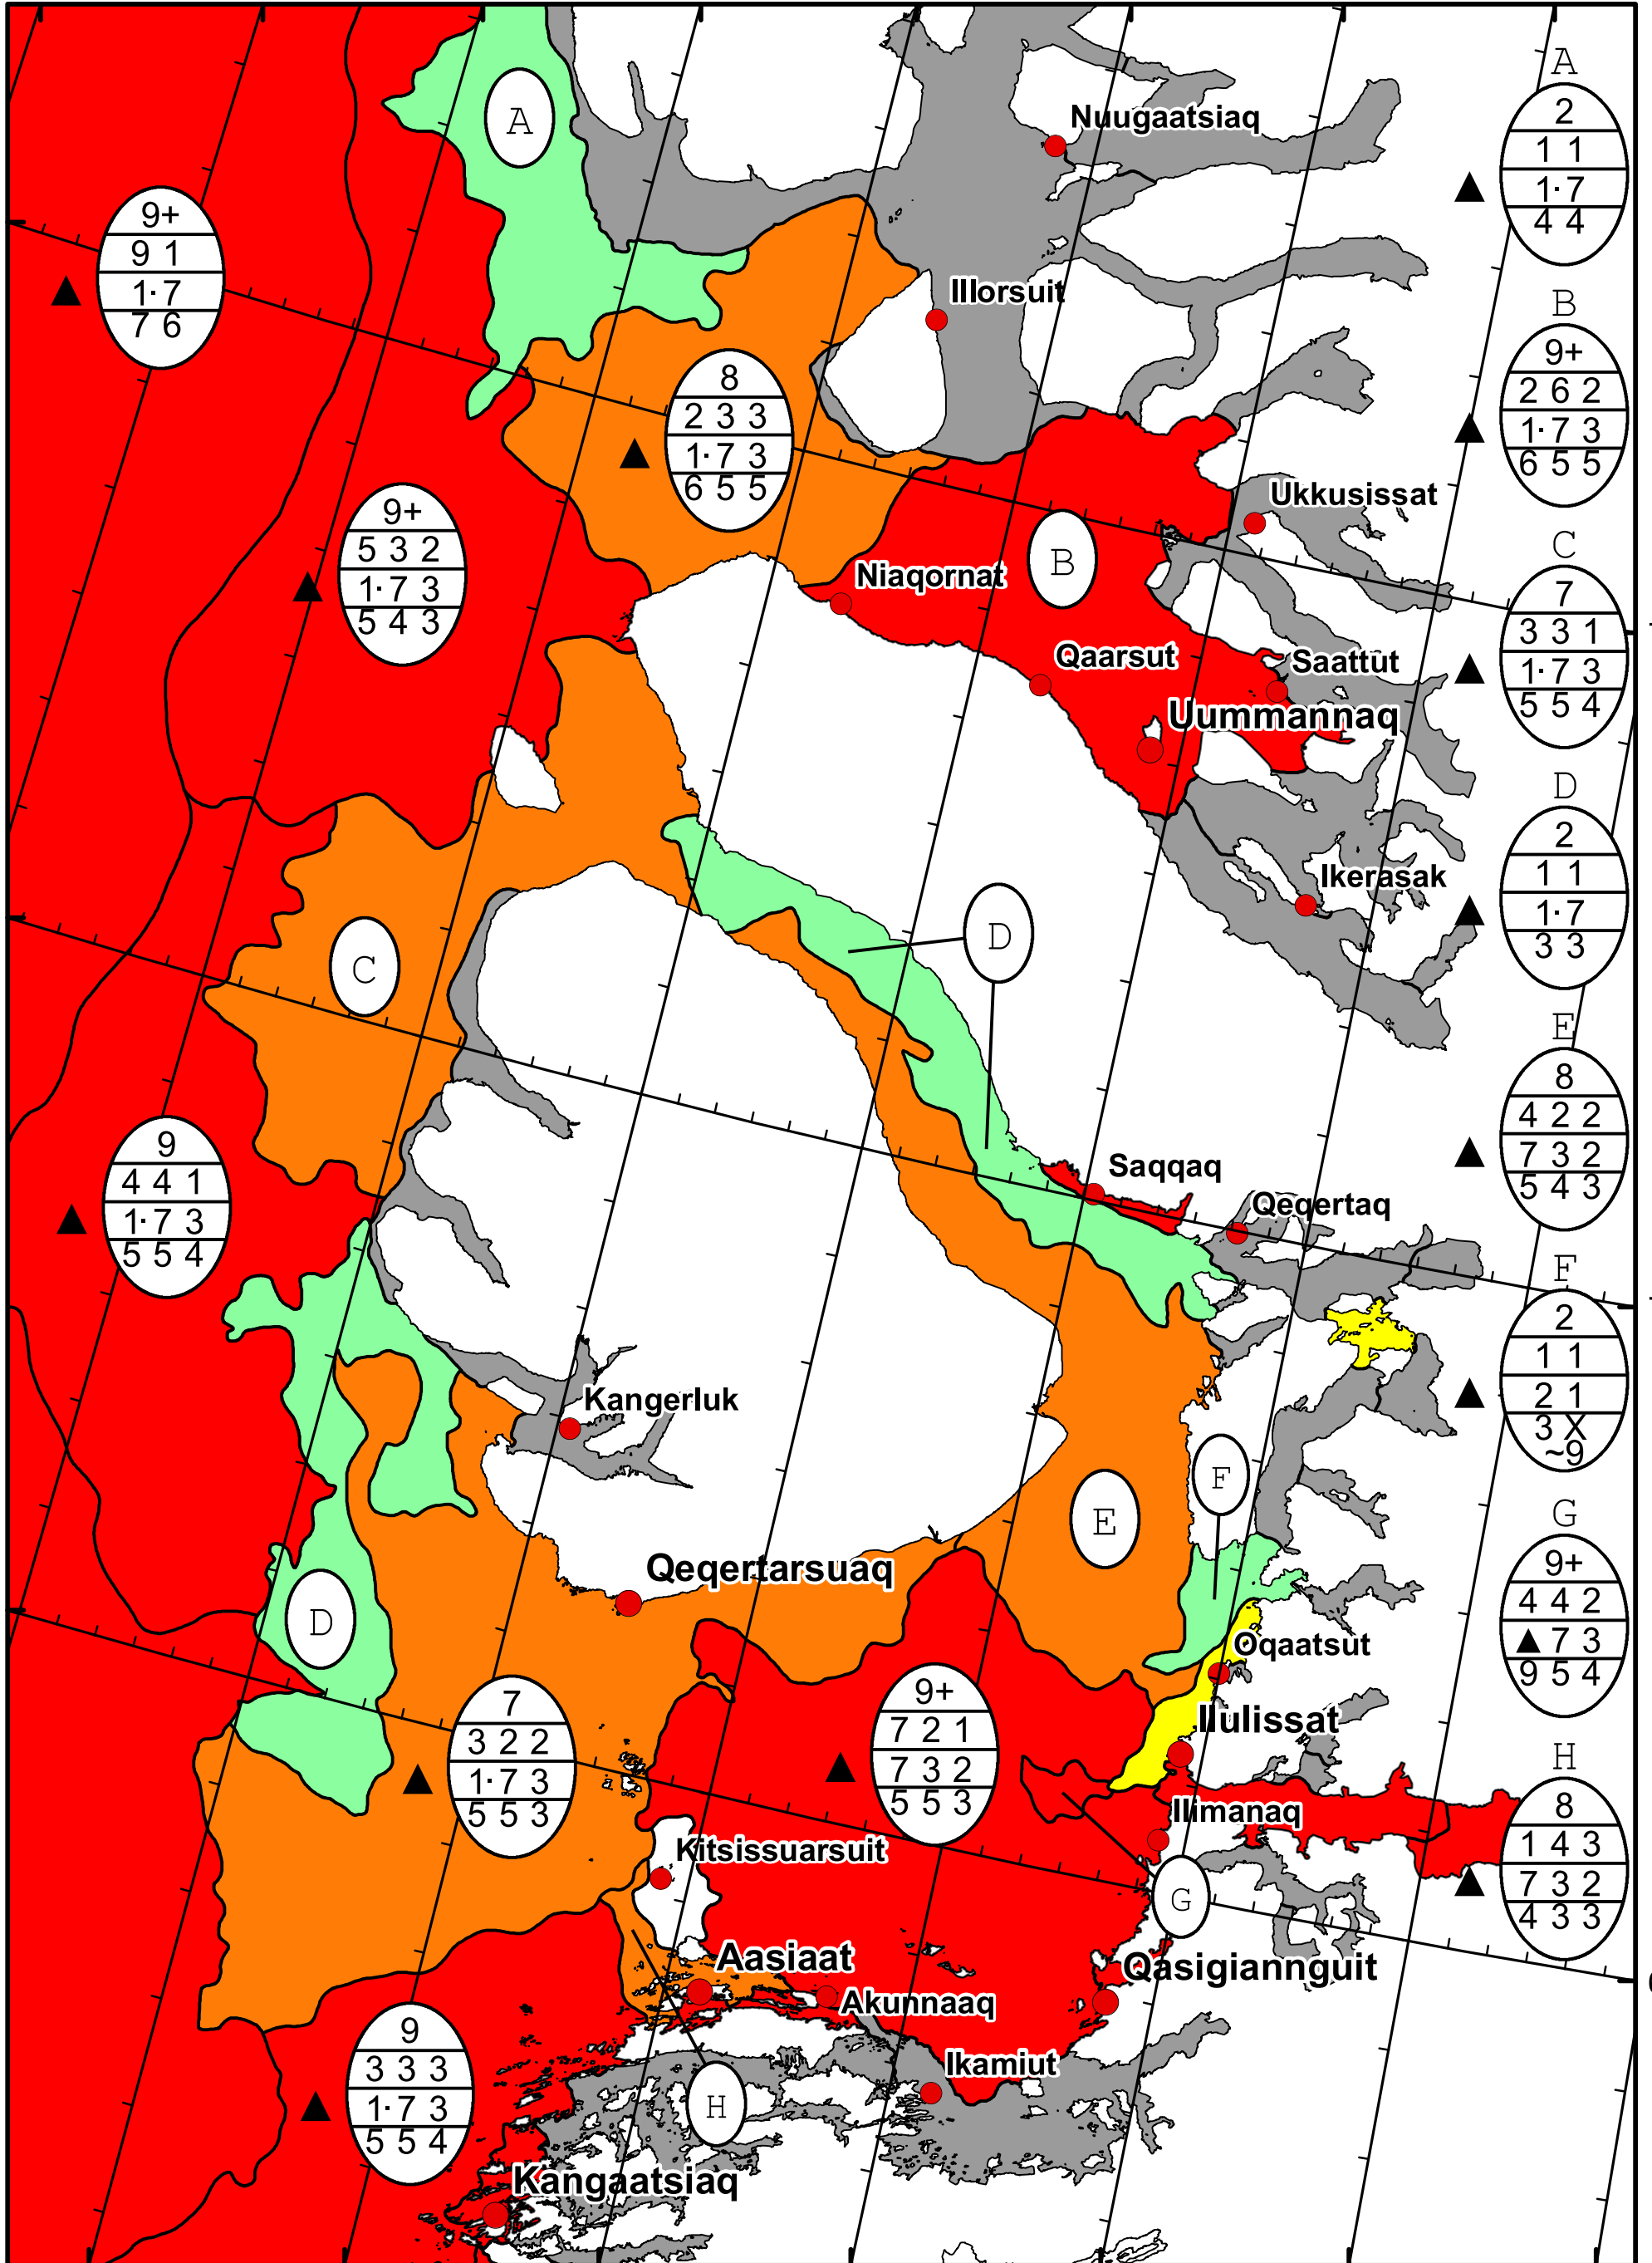

58°W 57°W 56°W 55°W 54°W 53°W 52°W 51°W

71°N

70°N

69°N

71°N

70°N

69°N

DMI
Ice Service

West Greenland Ice Chart

Danish Meteorological Institute

Valid: 26 March 2025, 10:10 UTC