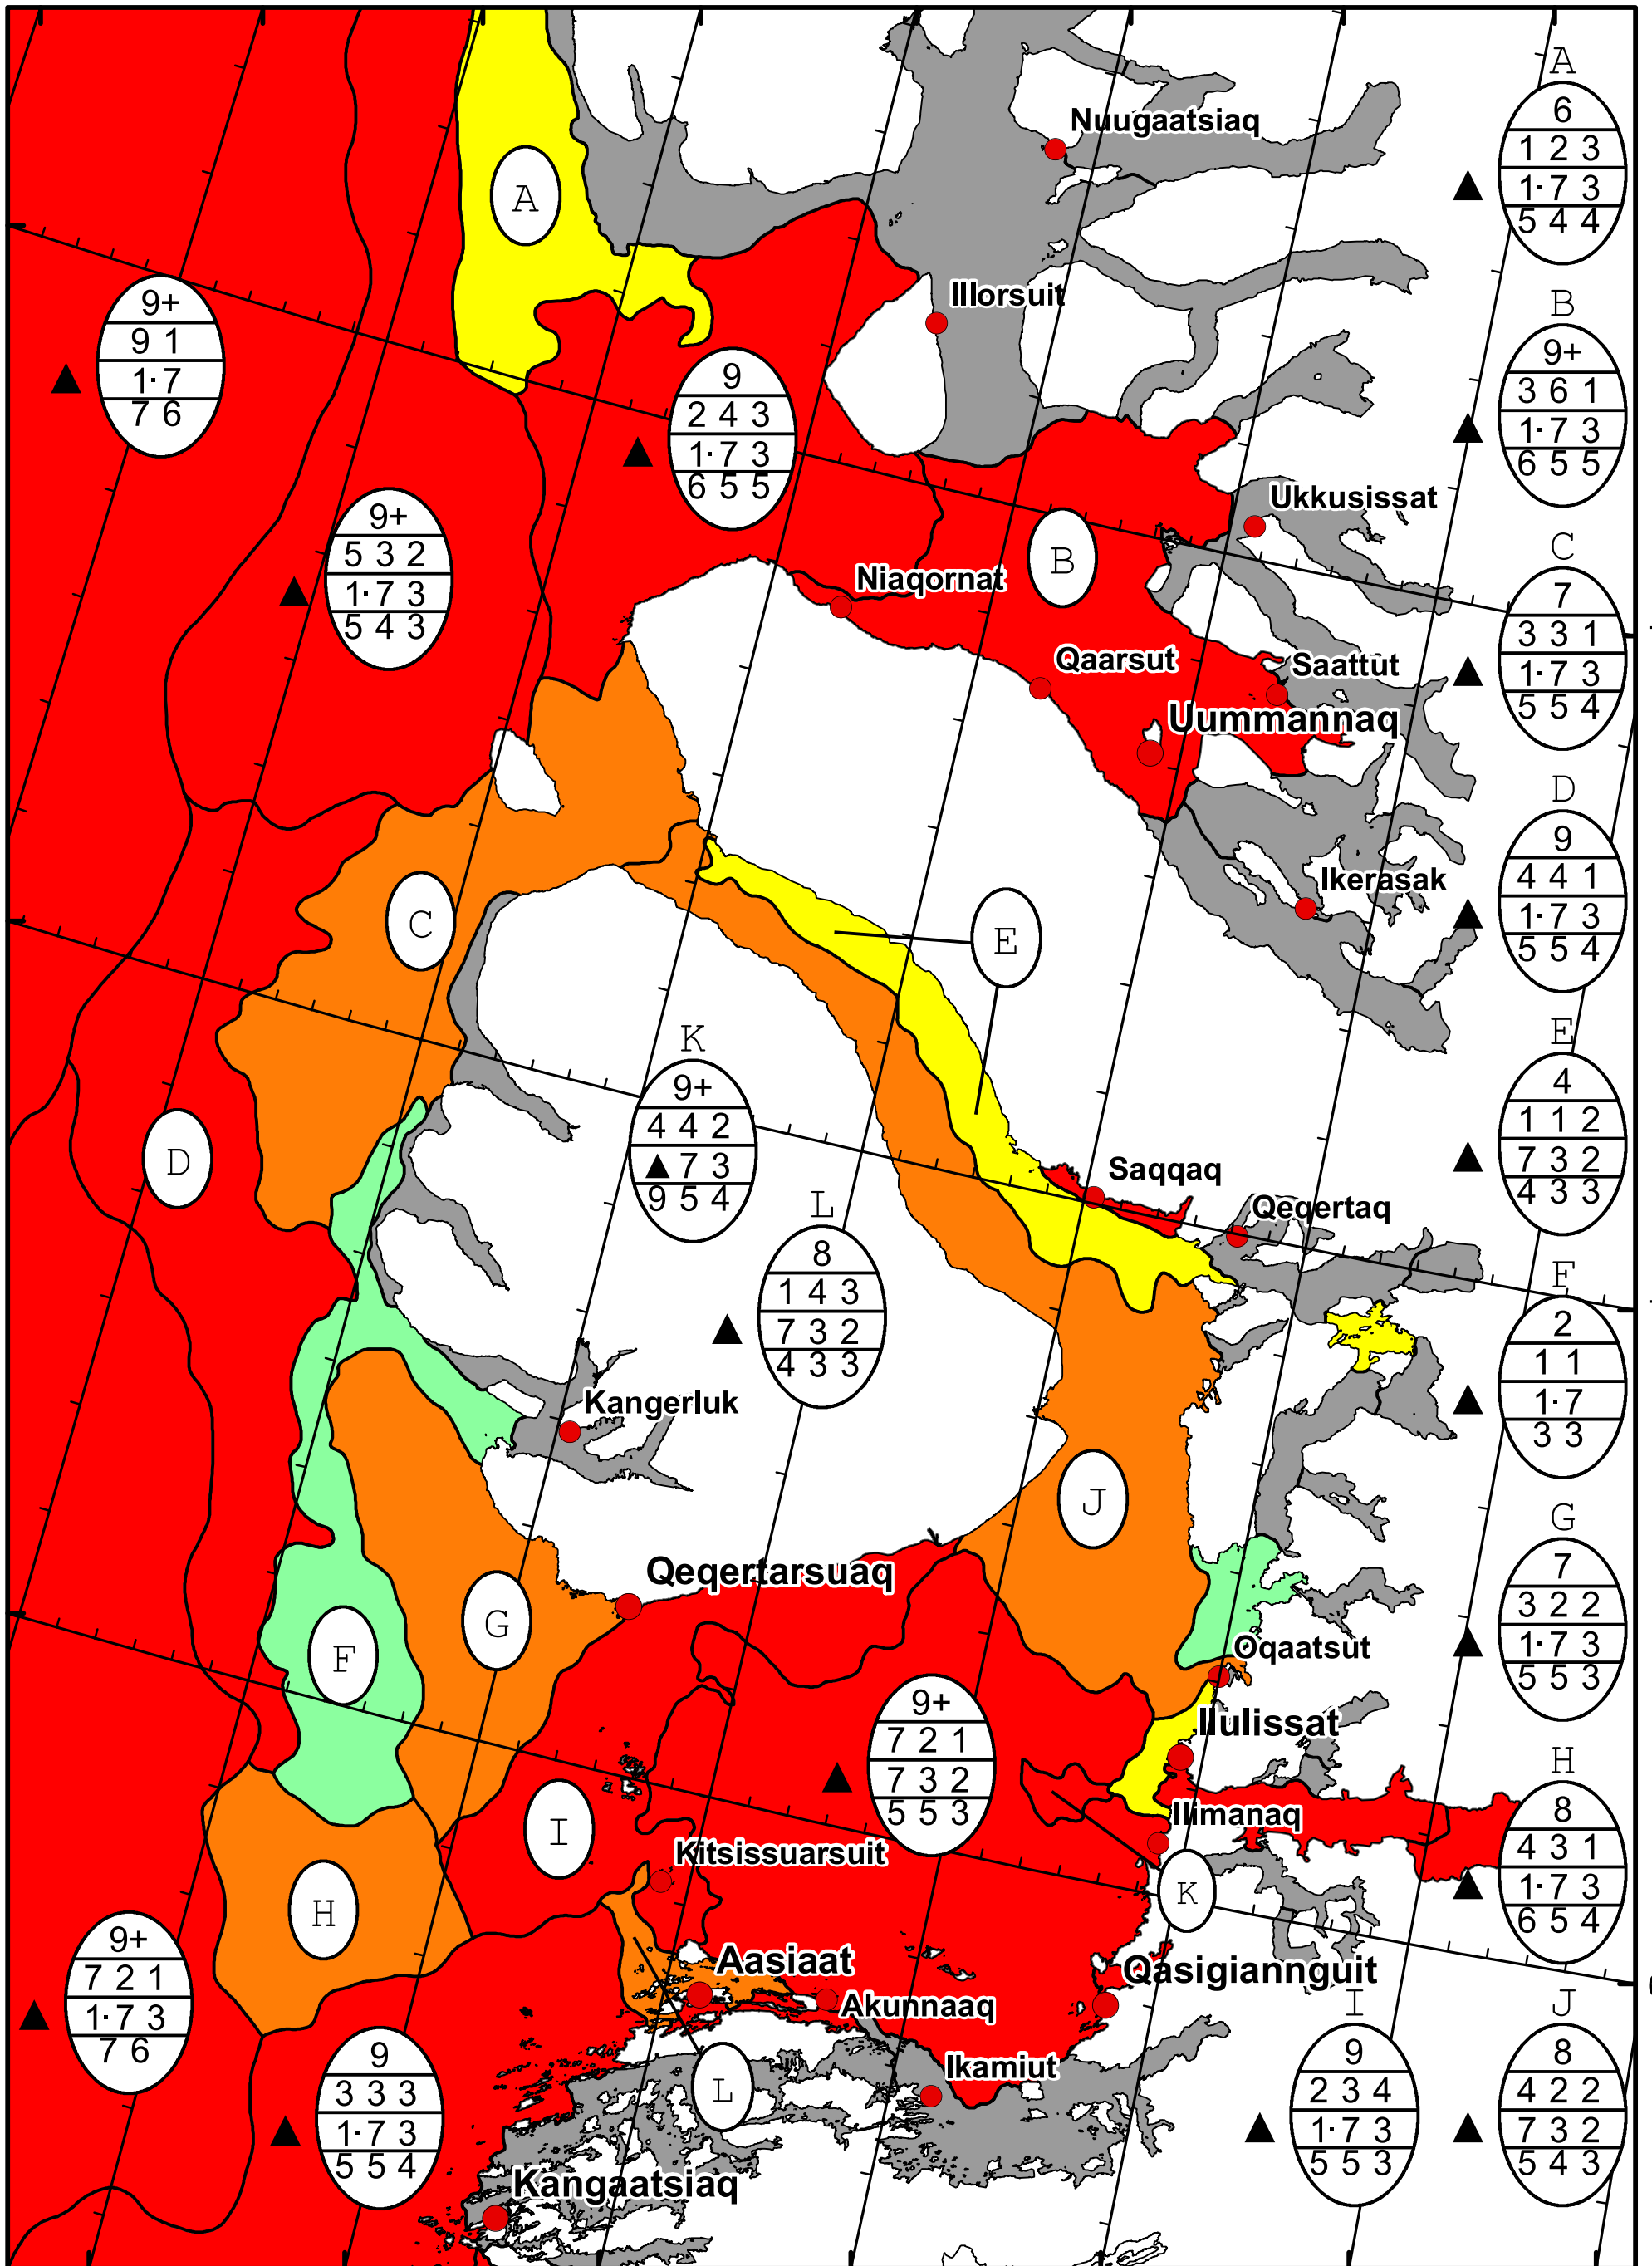

58°W 57°W 56°W 55°W 54°W 53°W 52°W 51°W

71°N

70°N

69°N

71°N

70°N

69°N

DMI Ice Service

West Greenland Ice Chart

Danish Meteorological Institute

Valid: 26 March 2025, 21:15 UTC