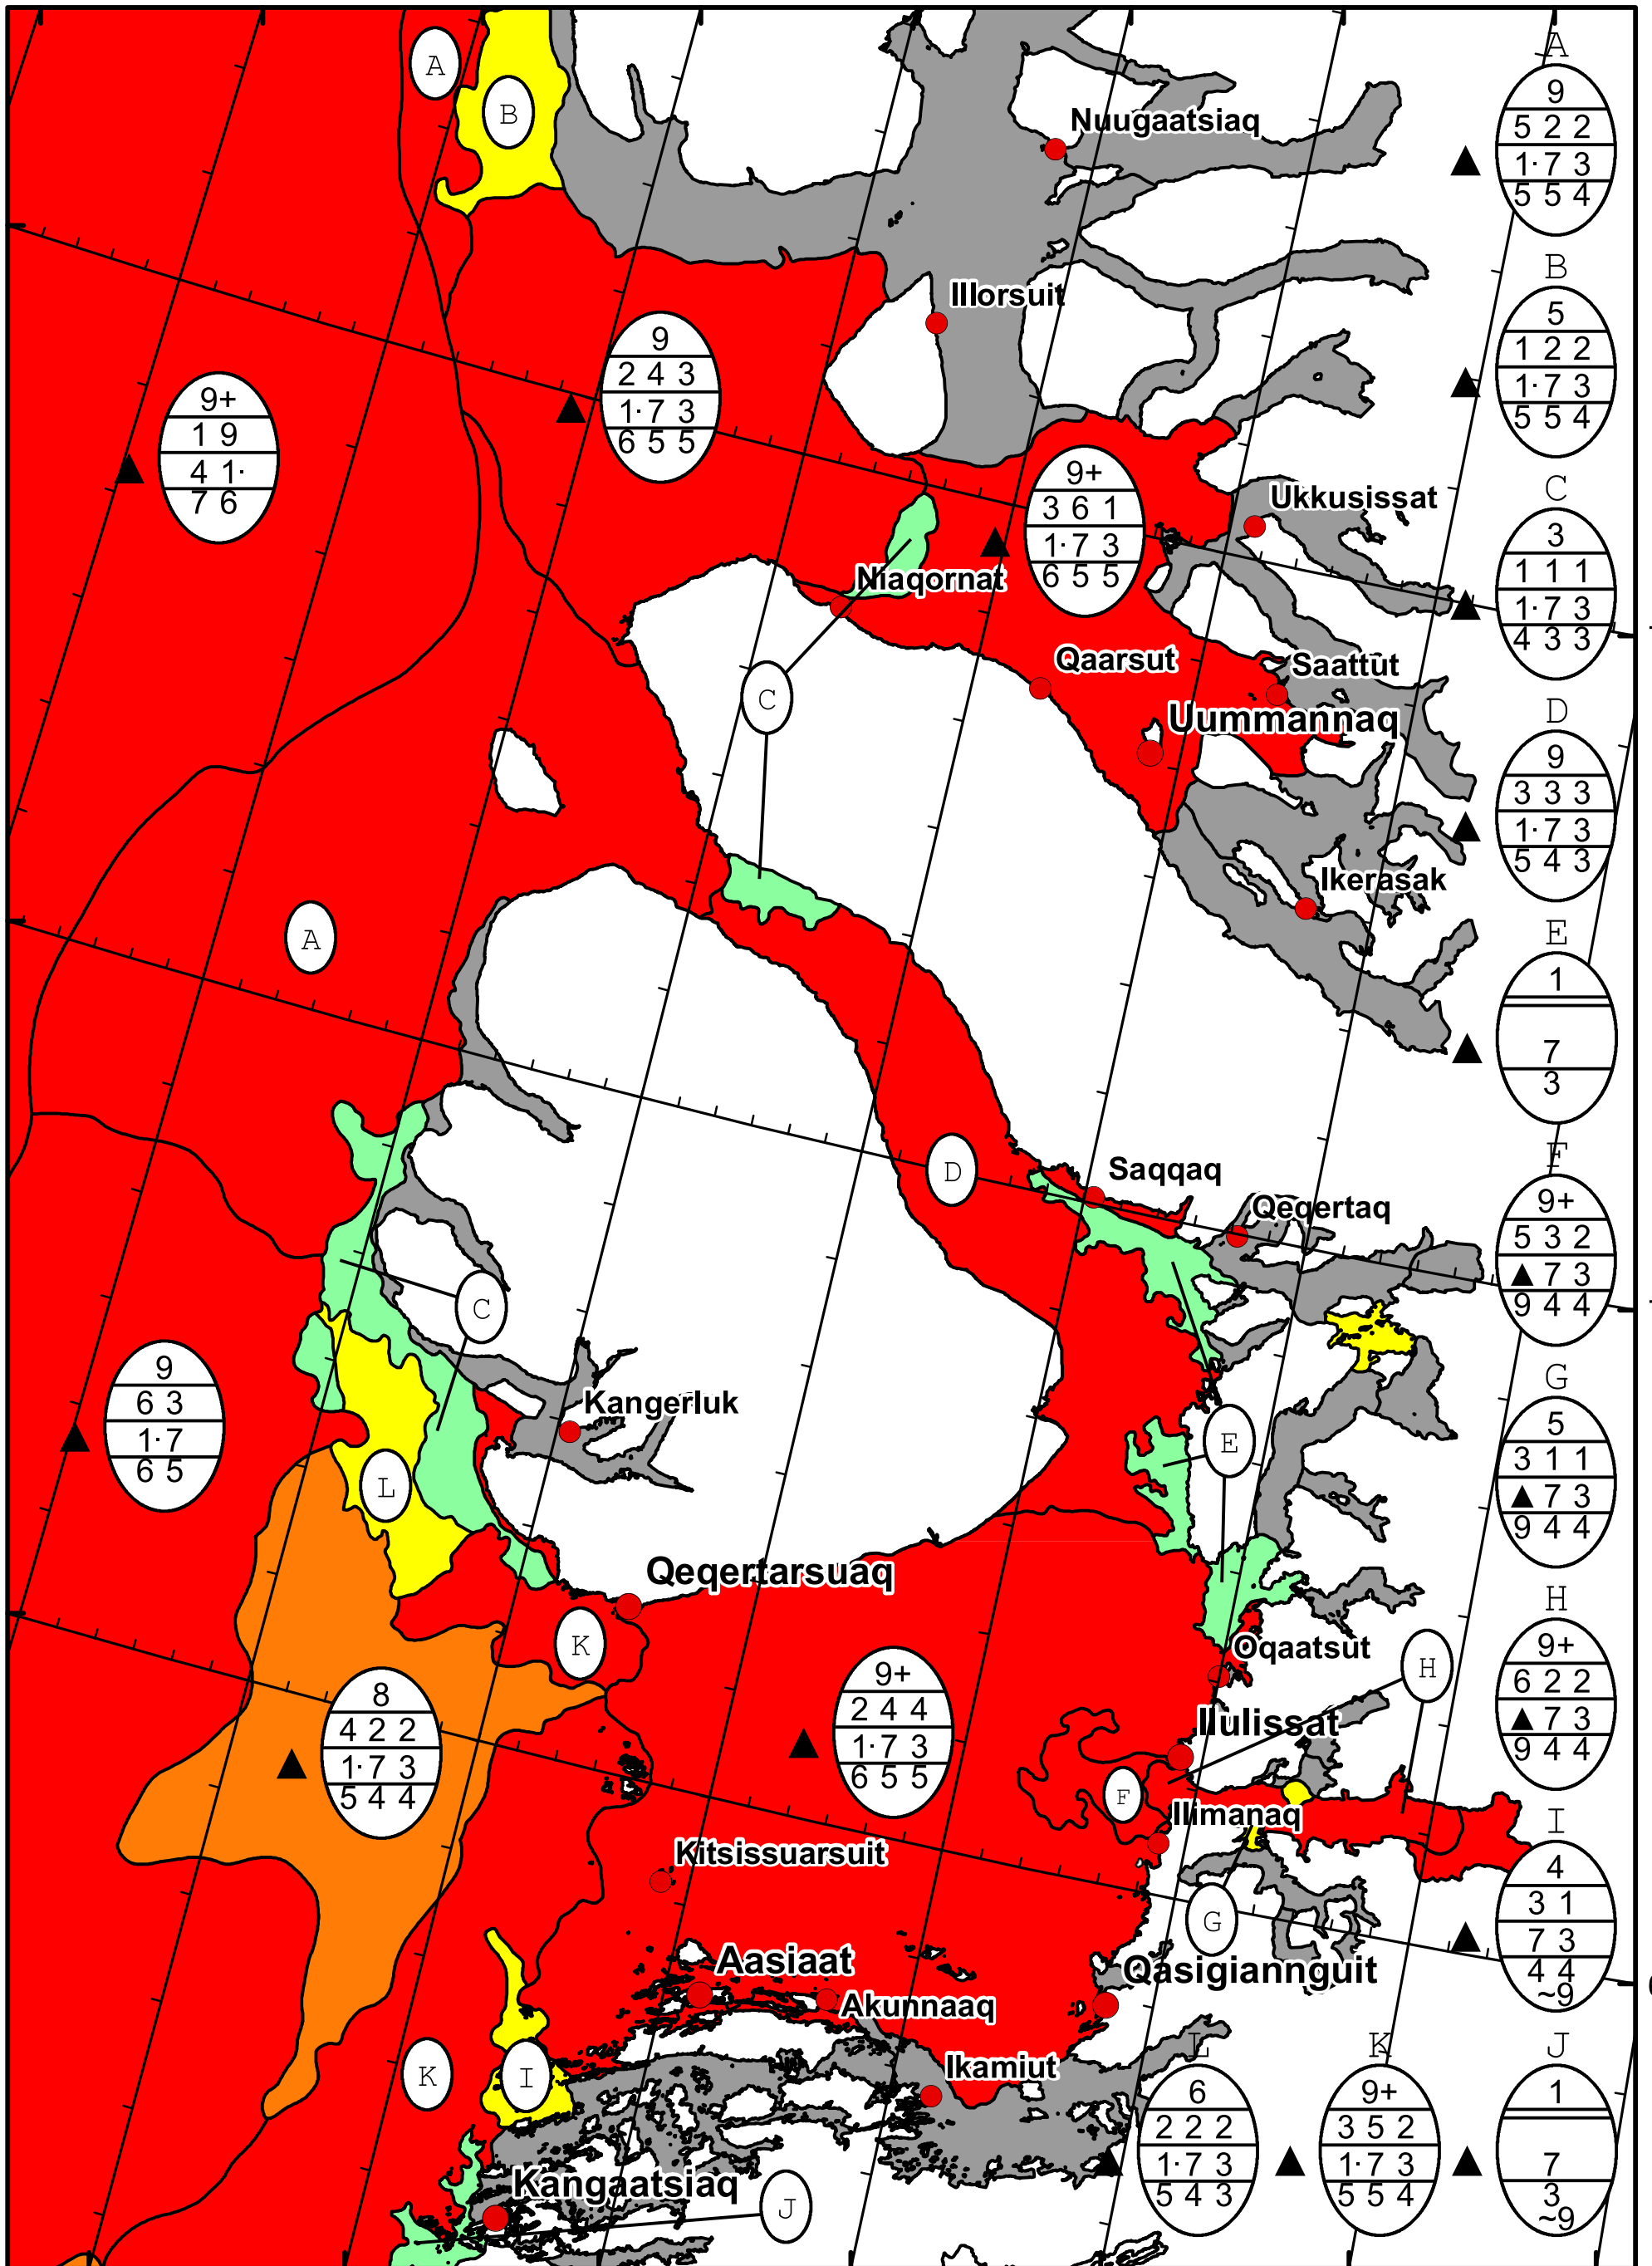

58°W 57°W 56°W 55°W 54°W 53°W 52°W 51°W

71°N

70°N

69°N

71°N

70°N

69°N

DMI
Ice Service

West Greenland Ice Chart

Danish Meteorological Institute

Valid: 03 April 2025, 20:55 UTC