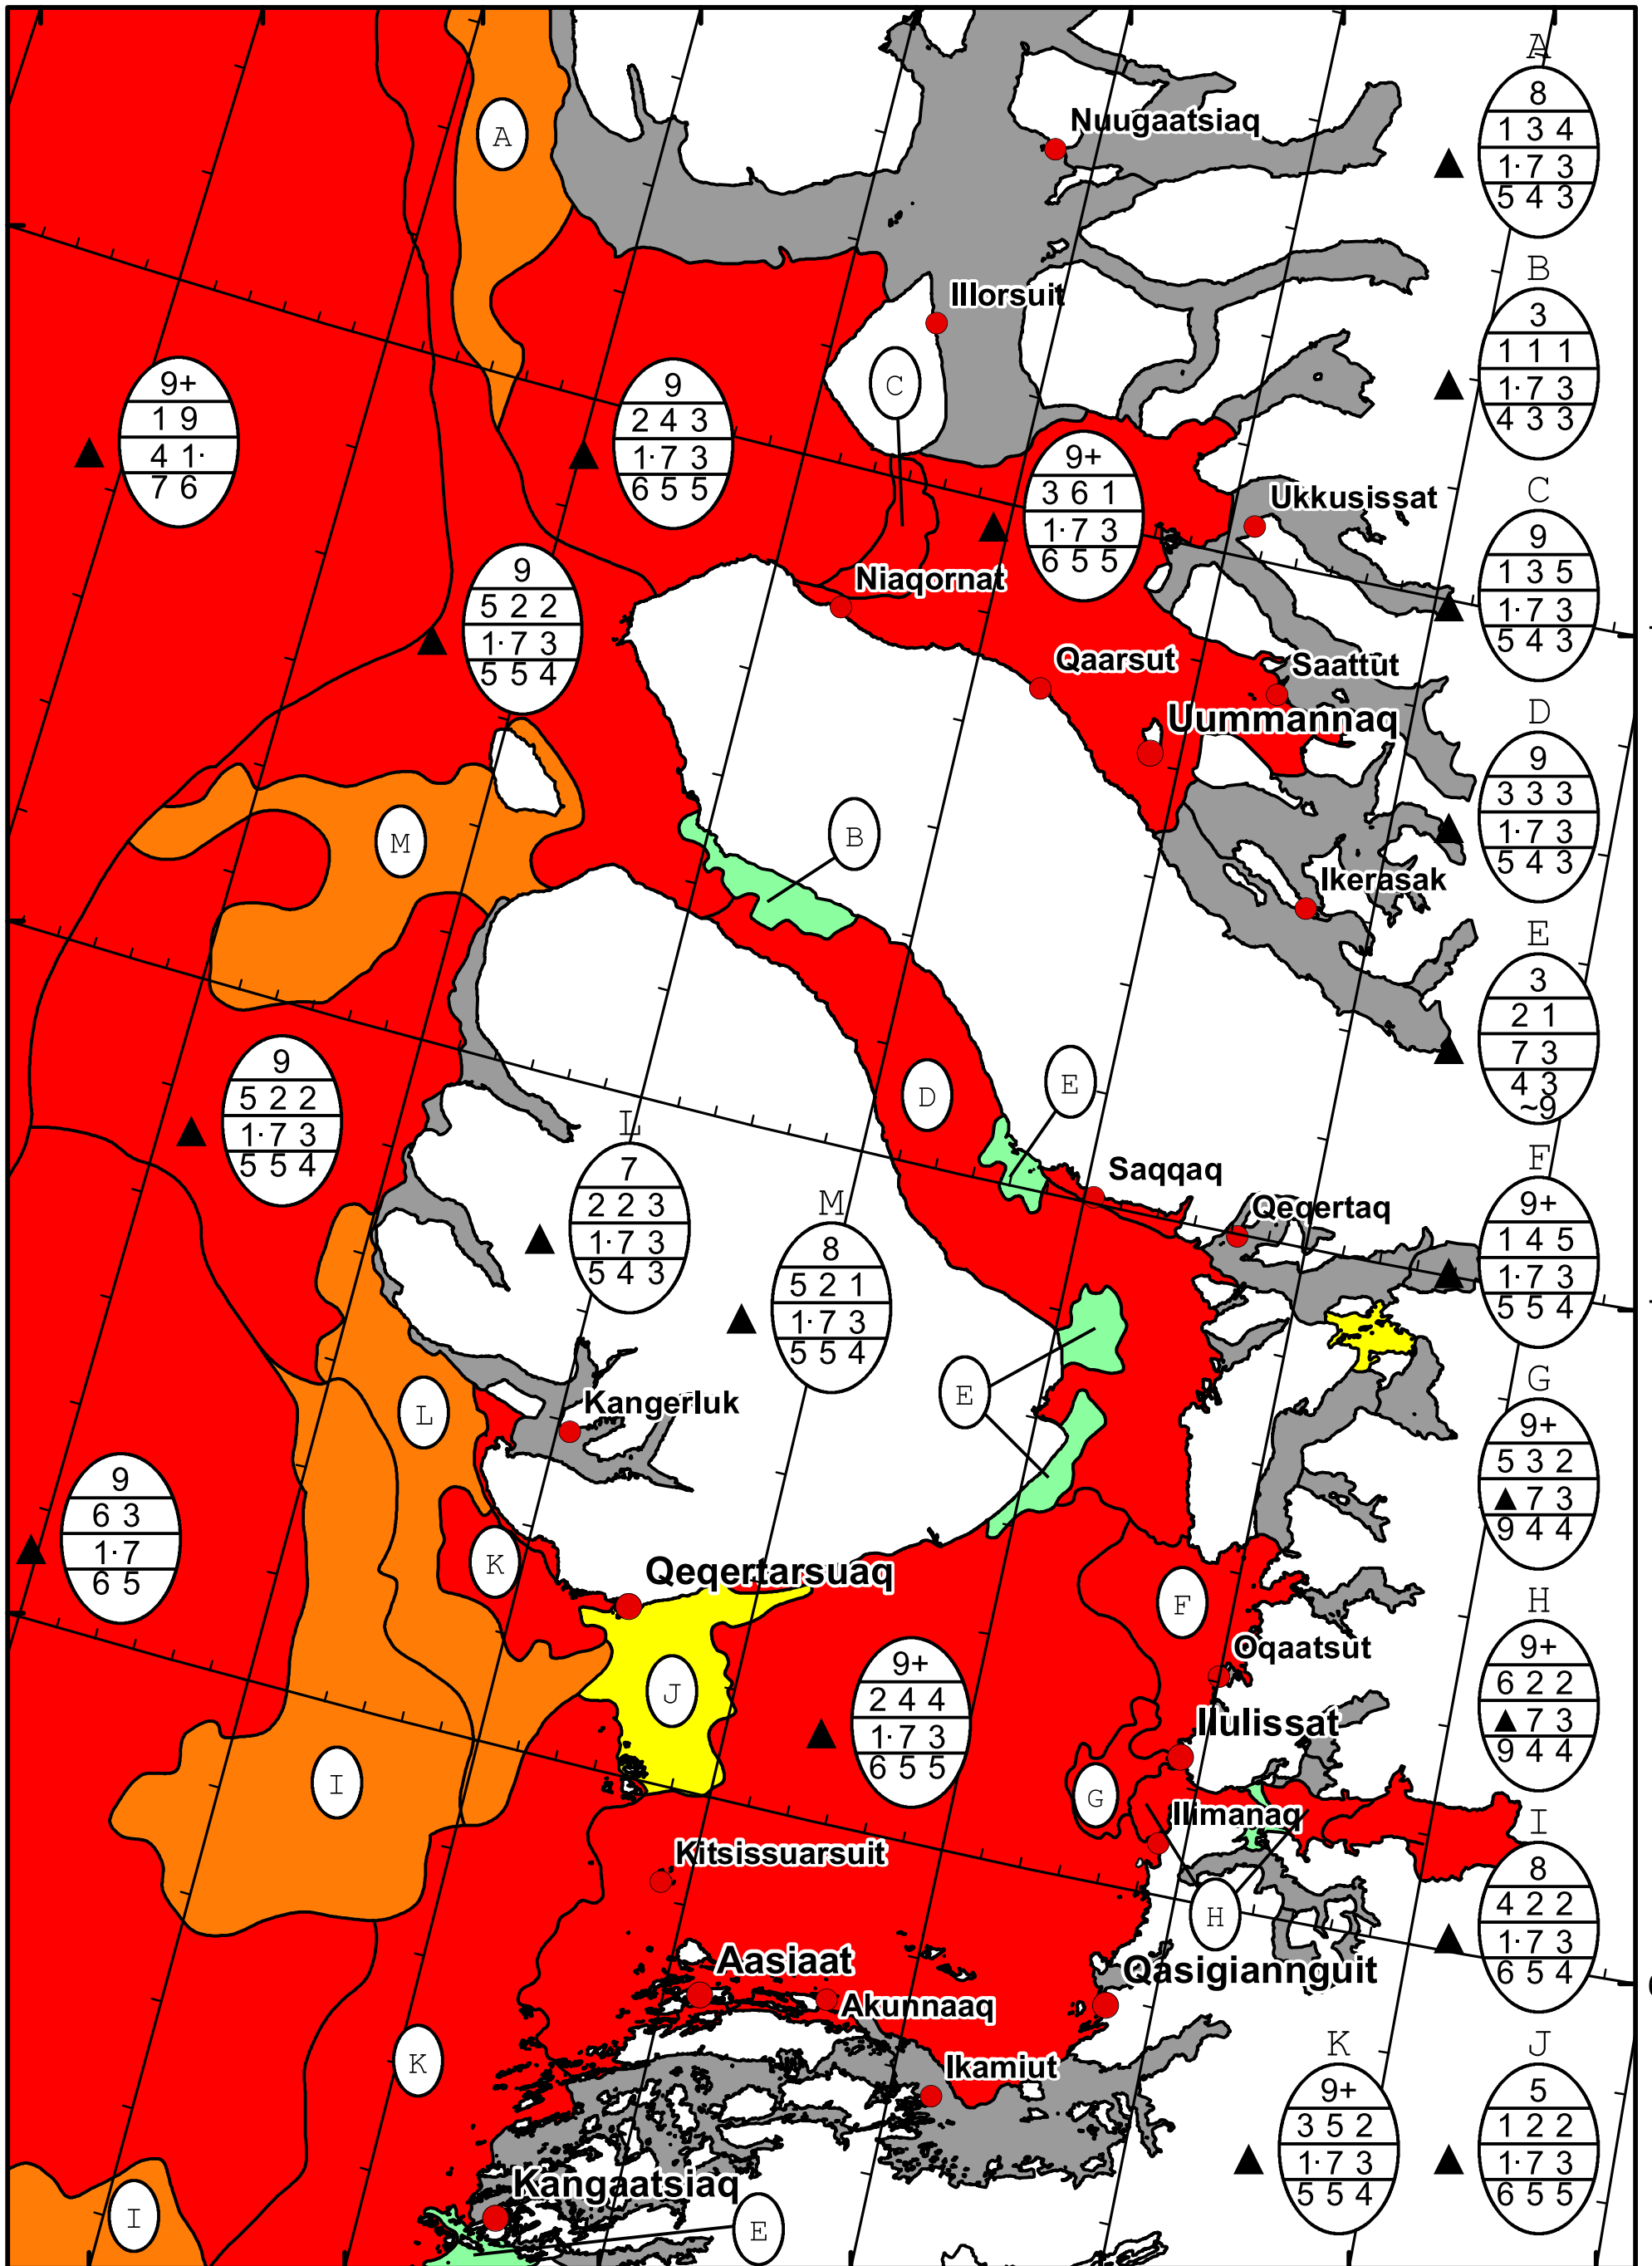

58°W 57°W 56°W 55°W 54°W 53°W 52°W 51°W

71°N

70°N

69°N

71°N

70°N

69°N

DMI
Ice Service

West Greenland Ice Chart

Danish Meteorological Institute

Valid: 05 April 2025, 20:40 UTC