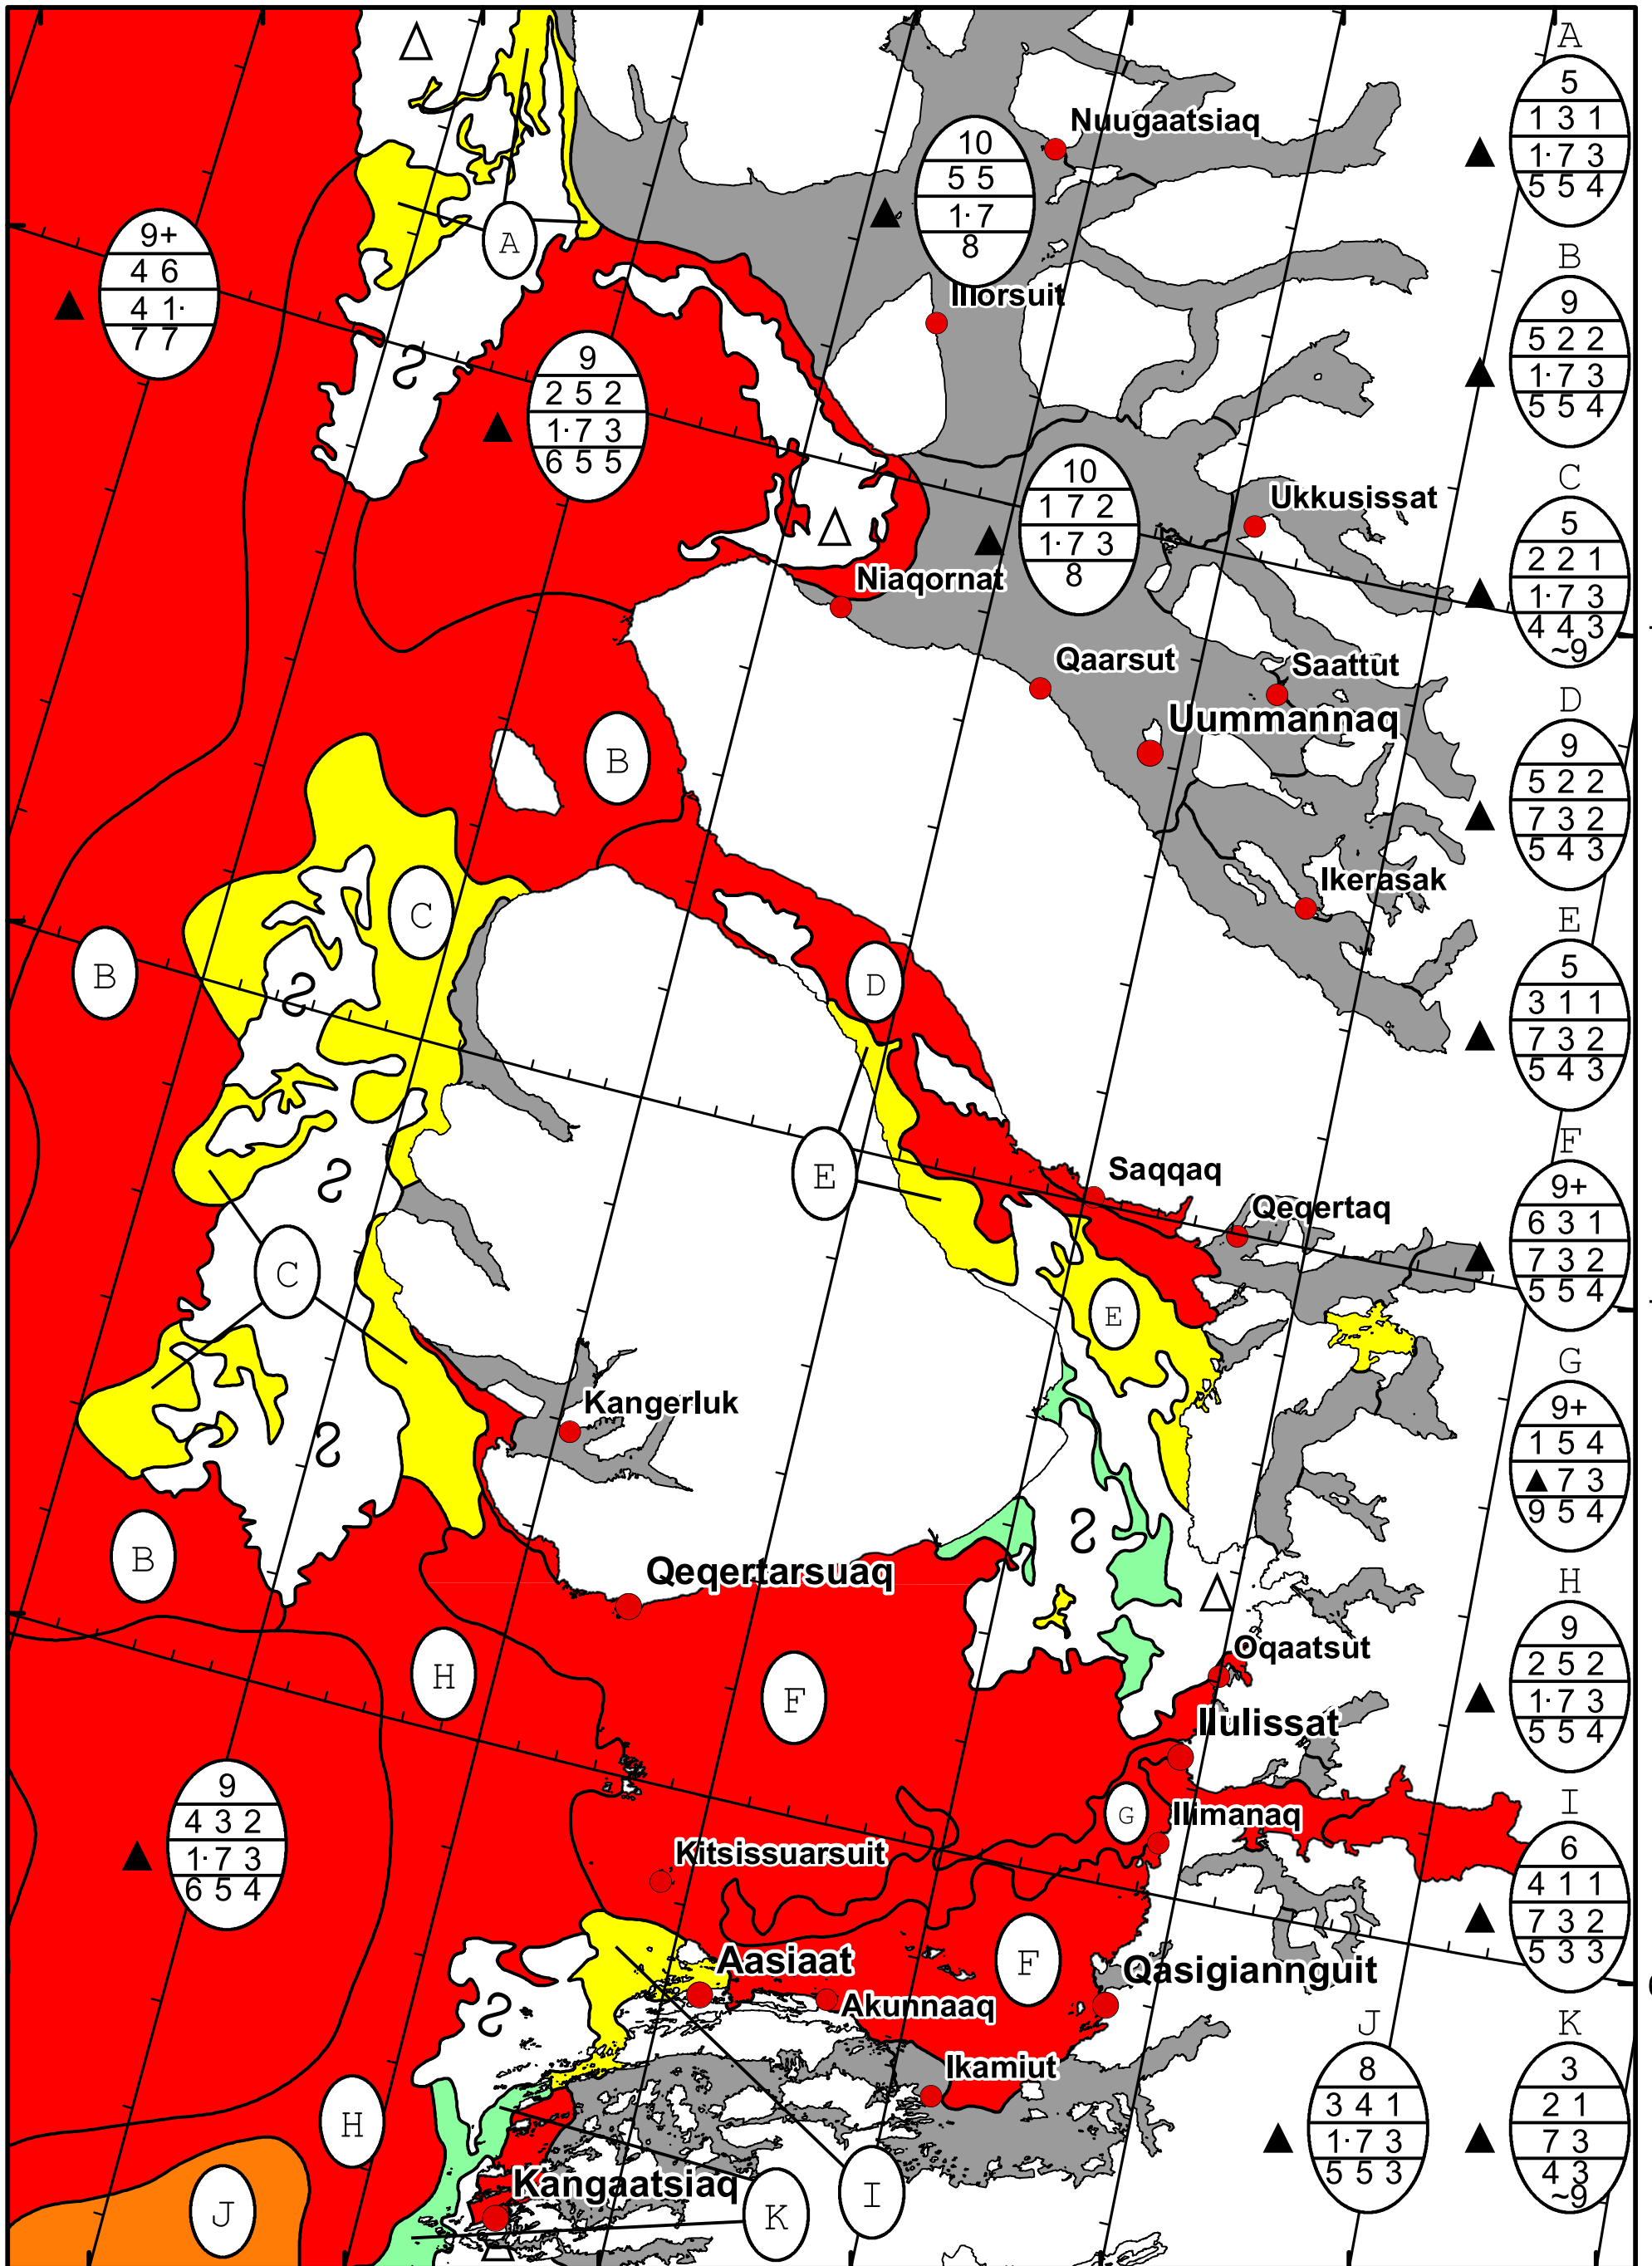

58°W 57°W 56°W 55°W 54°W 53°W 52°W 51°W

71°N

70°N

69°N

71°N

70°N

69°N

DMI Ice Service

West Greenland Ice Chart

Danish Meteorological Institute

Valid: 10 April 2025, 10:15 UTC