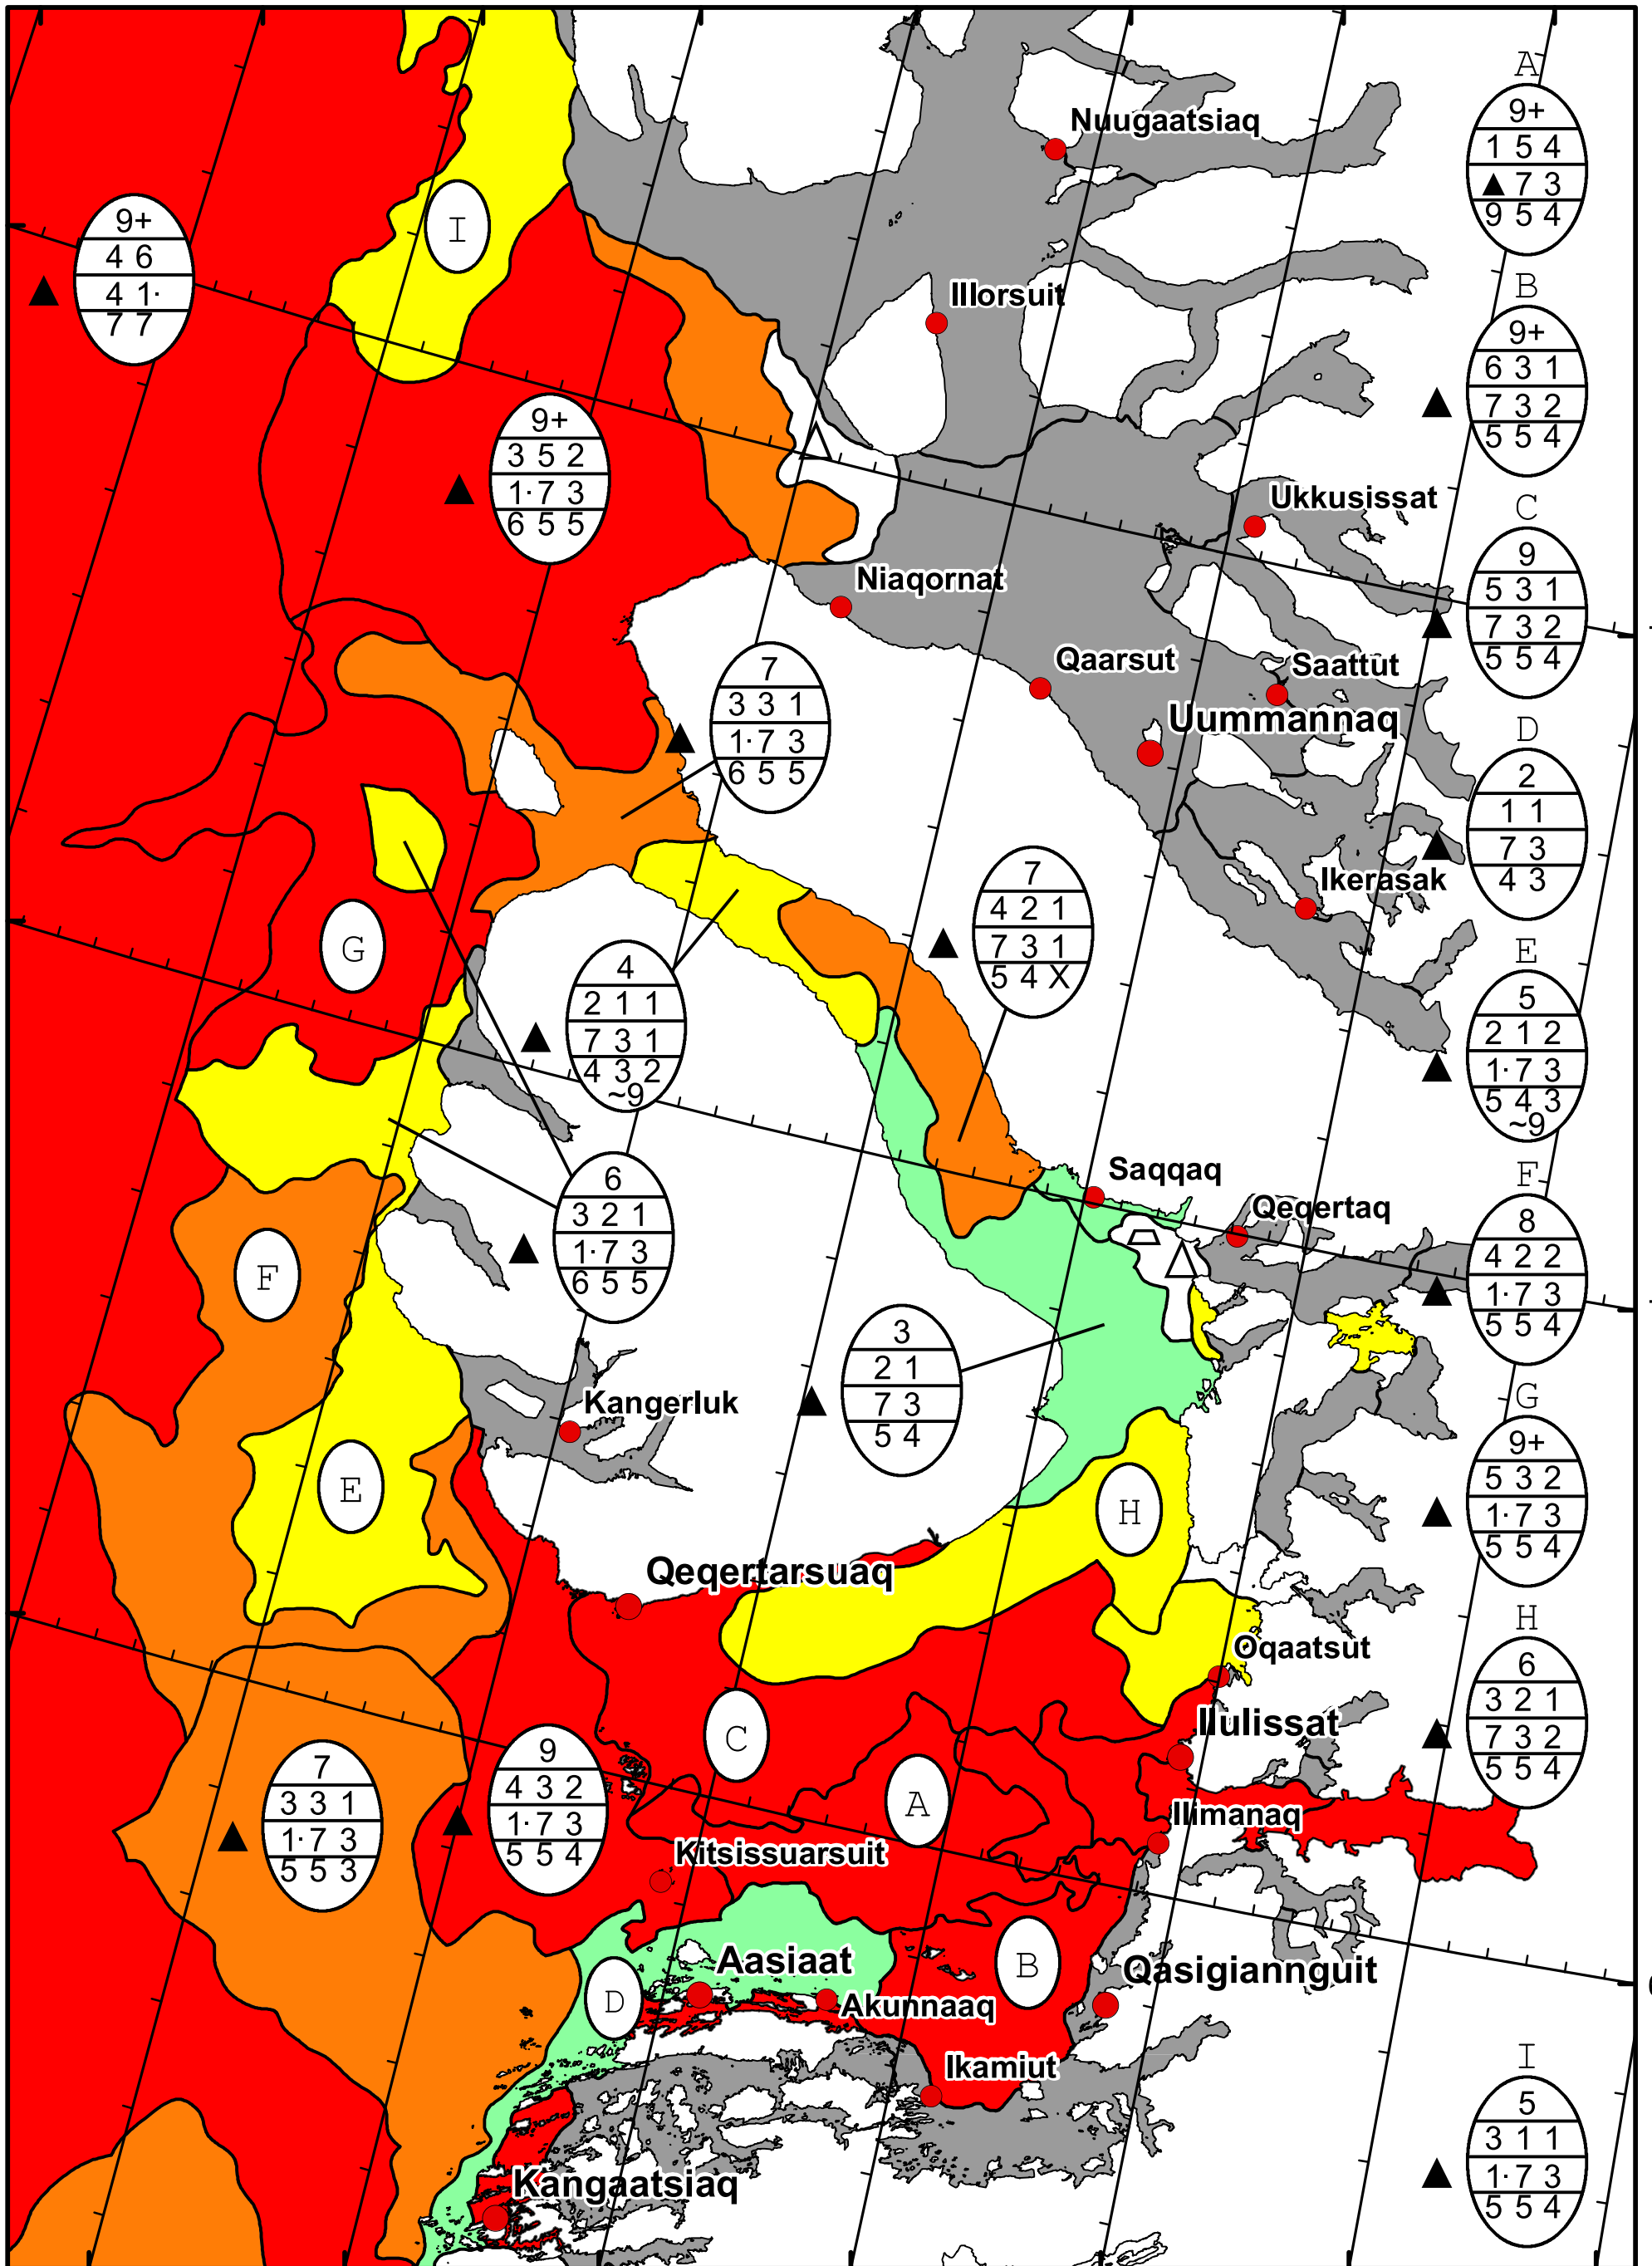

58°W 57°W 56°W 55°W 54°W 53°W 52°W 51°W

71°N

70°N

69°N

71°N

70°N

69°N

DMI  
Ice Service

West Greenland Ice Chart

Danish Meteorological Institute

Valid: 17 April 2025, 10:10 UTC