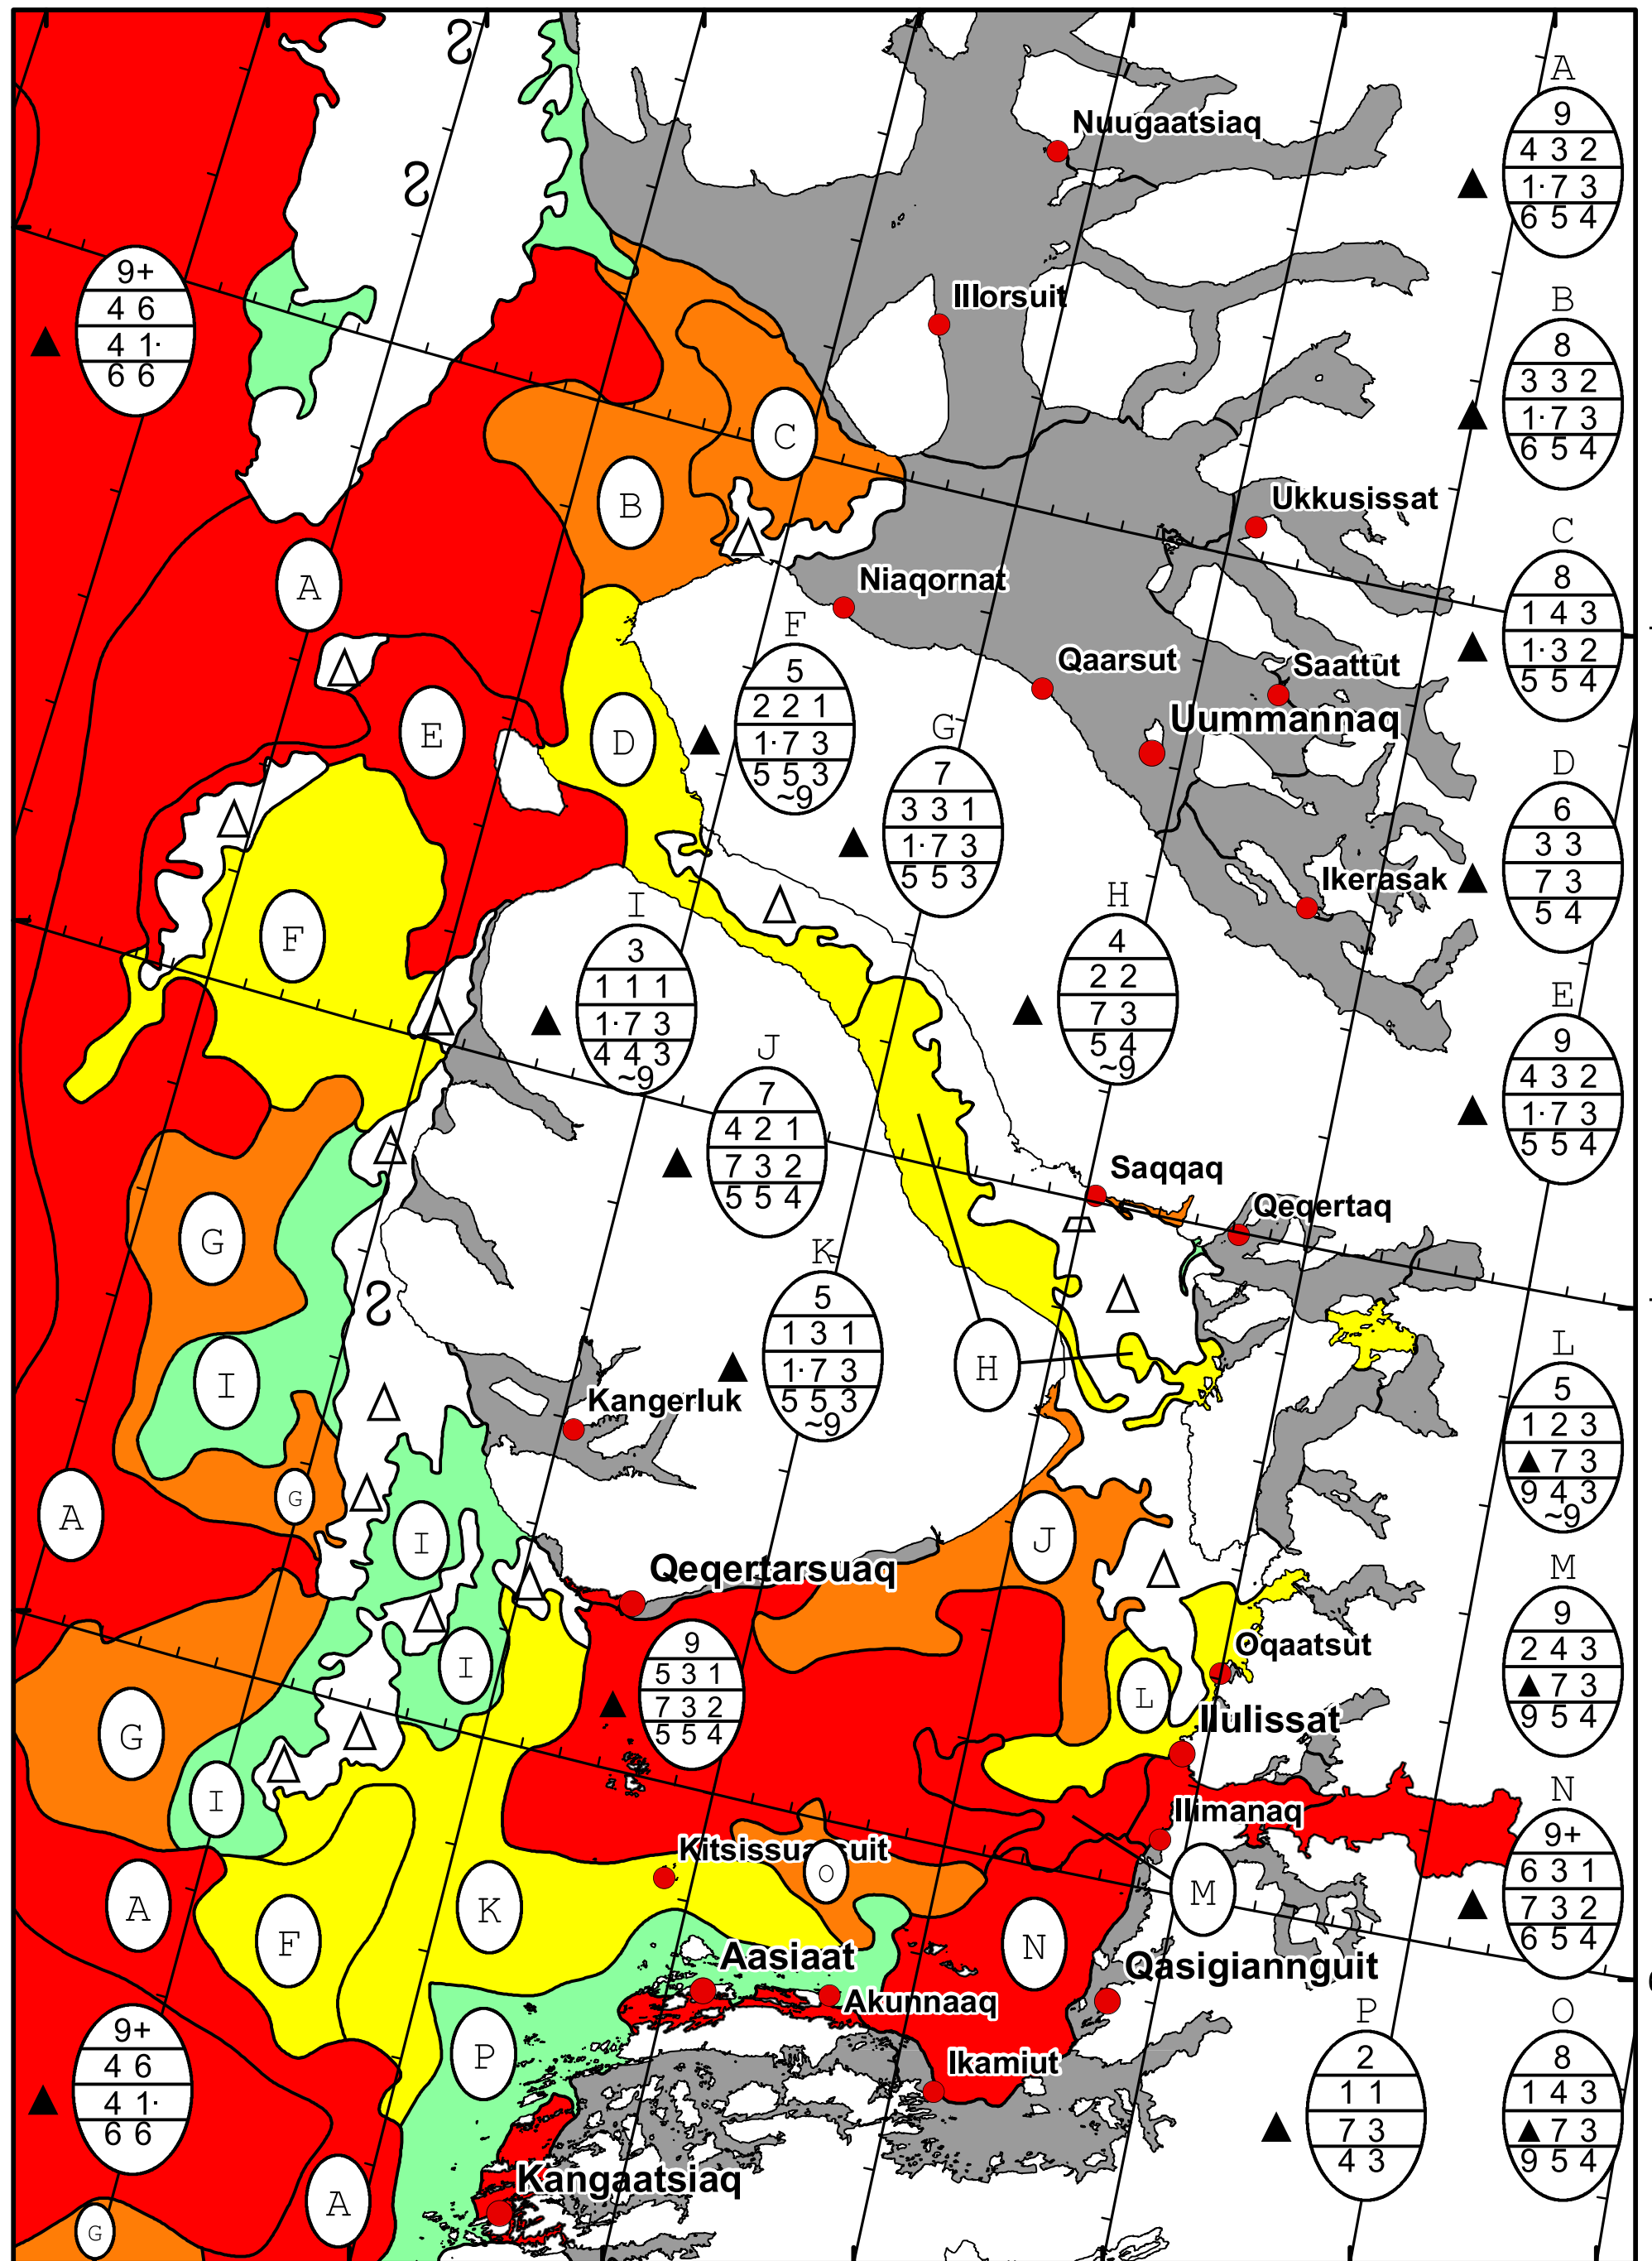

58°W 57°W 56°W 55°W 54°W 53°W 52°W 51°W

71°N

70°N

69°N

71°N

70°N

69°N

DMI Ice Service

West Greenland Ice Chart

Danish Meteorological Institute

Valid: 20 April 2025, 21:05 UTC