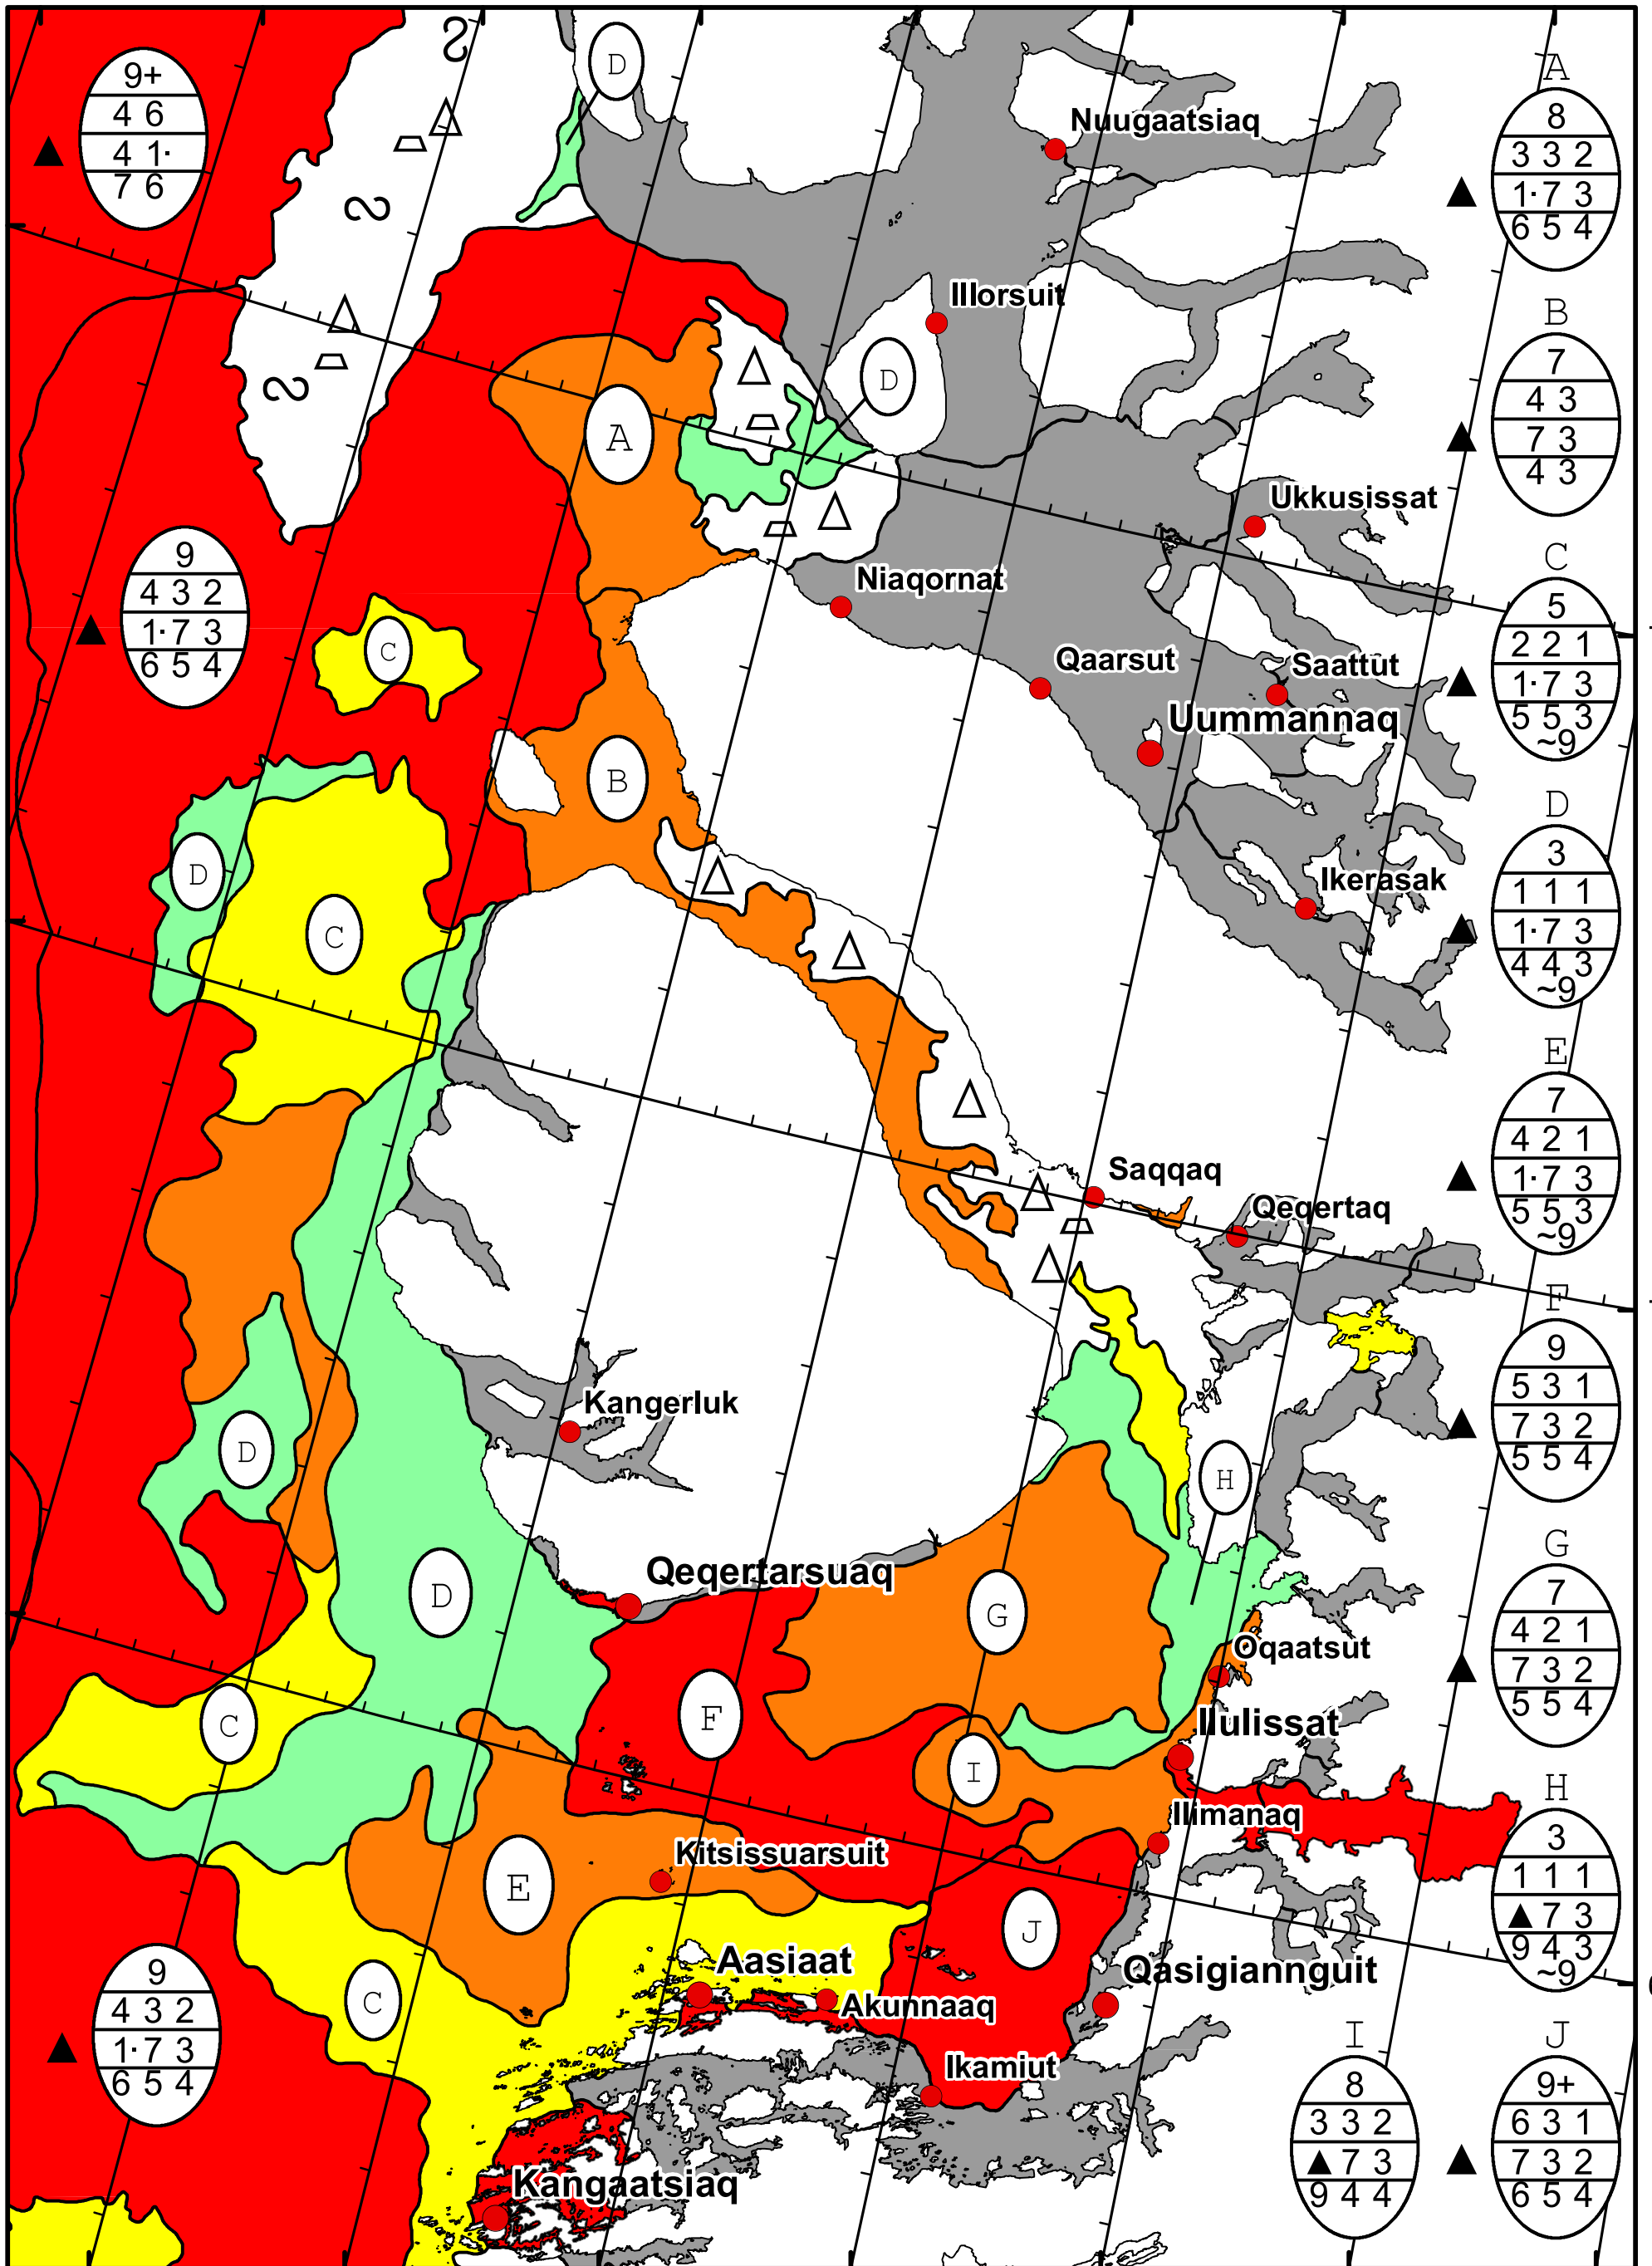

58°W 57°W 56°W 55°W 54°W 53°W 52°W 51°W

71°N

70°N

69°N

71°N

70°N

69°N

DMI Ice Service

West Greenland Ice Chart

Danish Meteorological Institute

Valid: 22 April 2025, 10:15 UTC