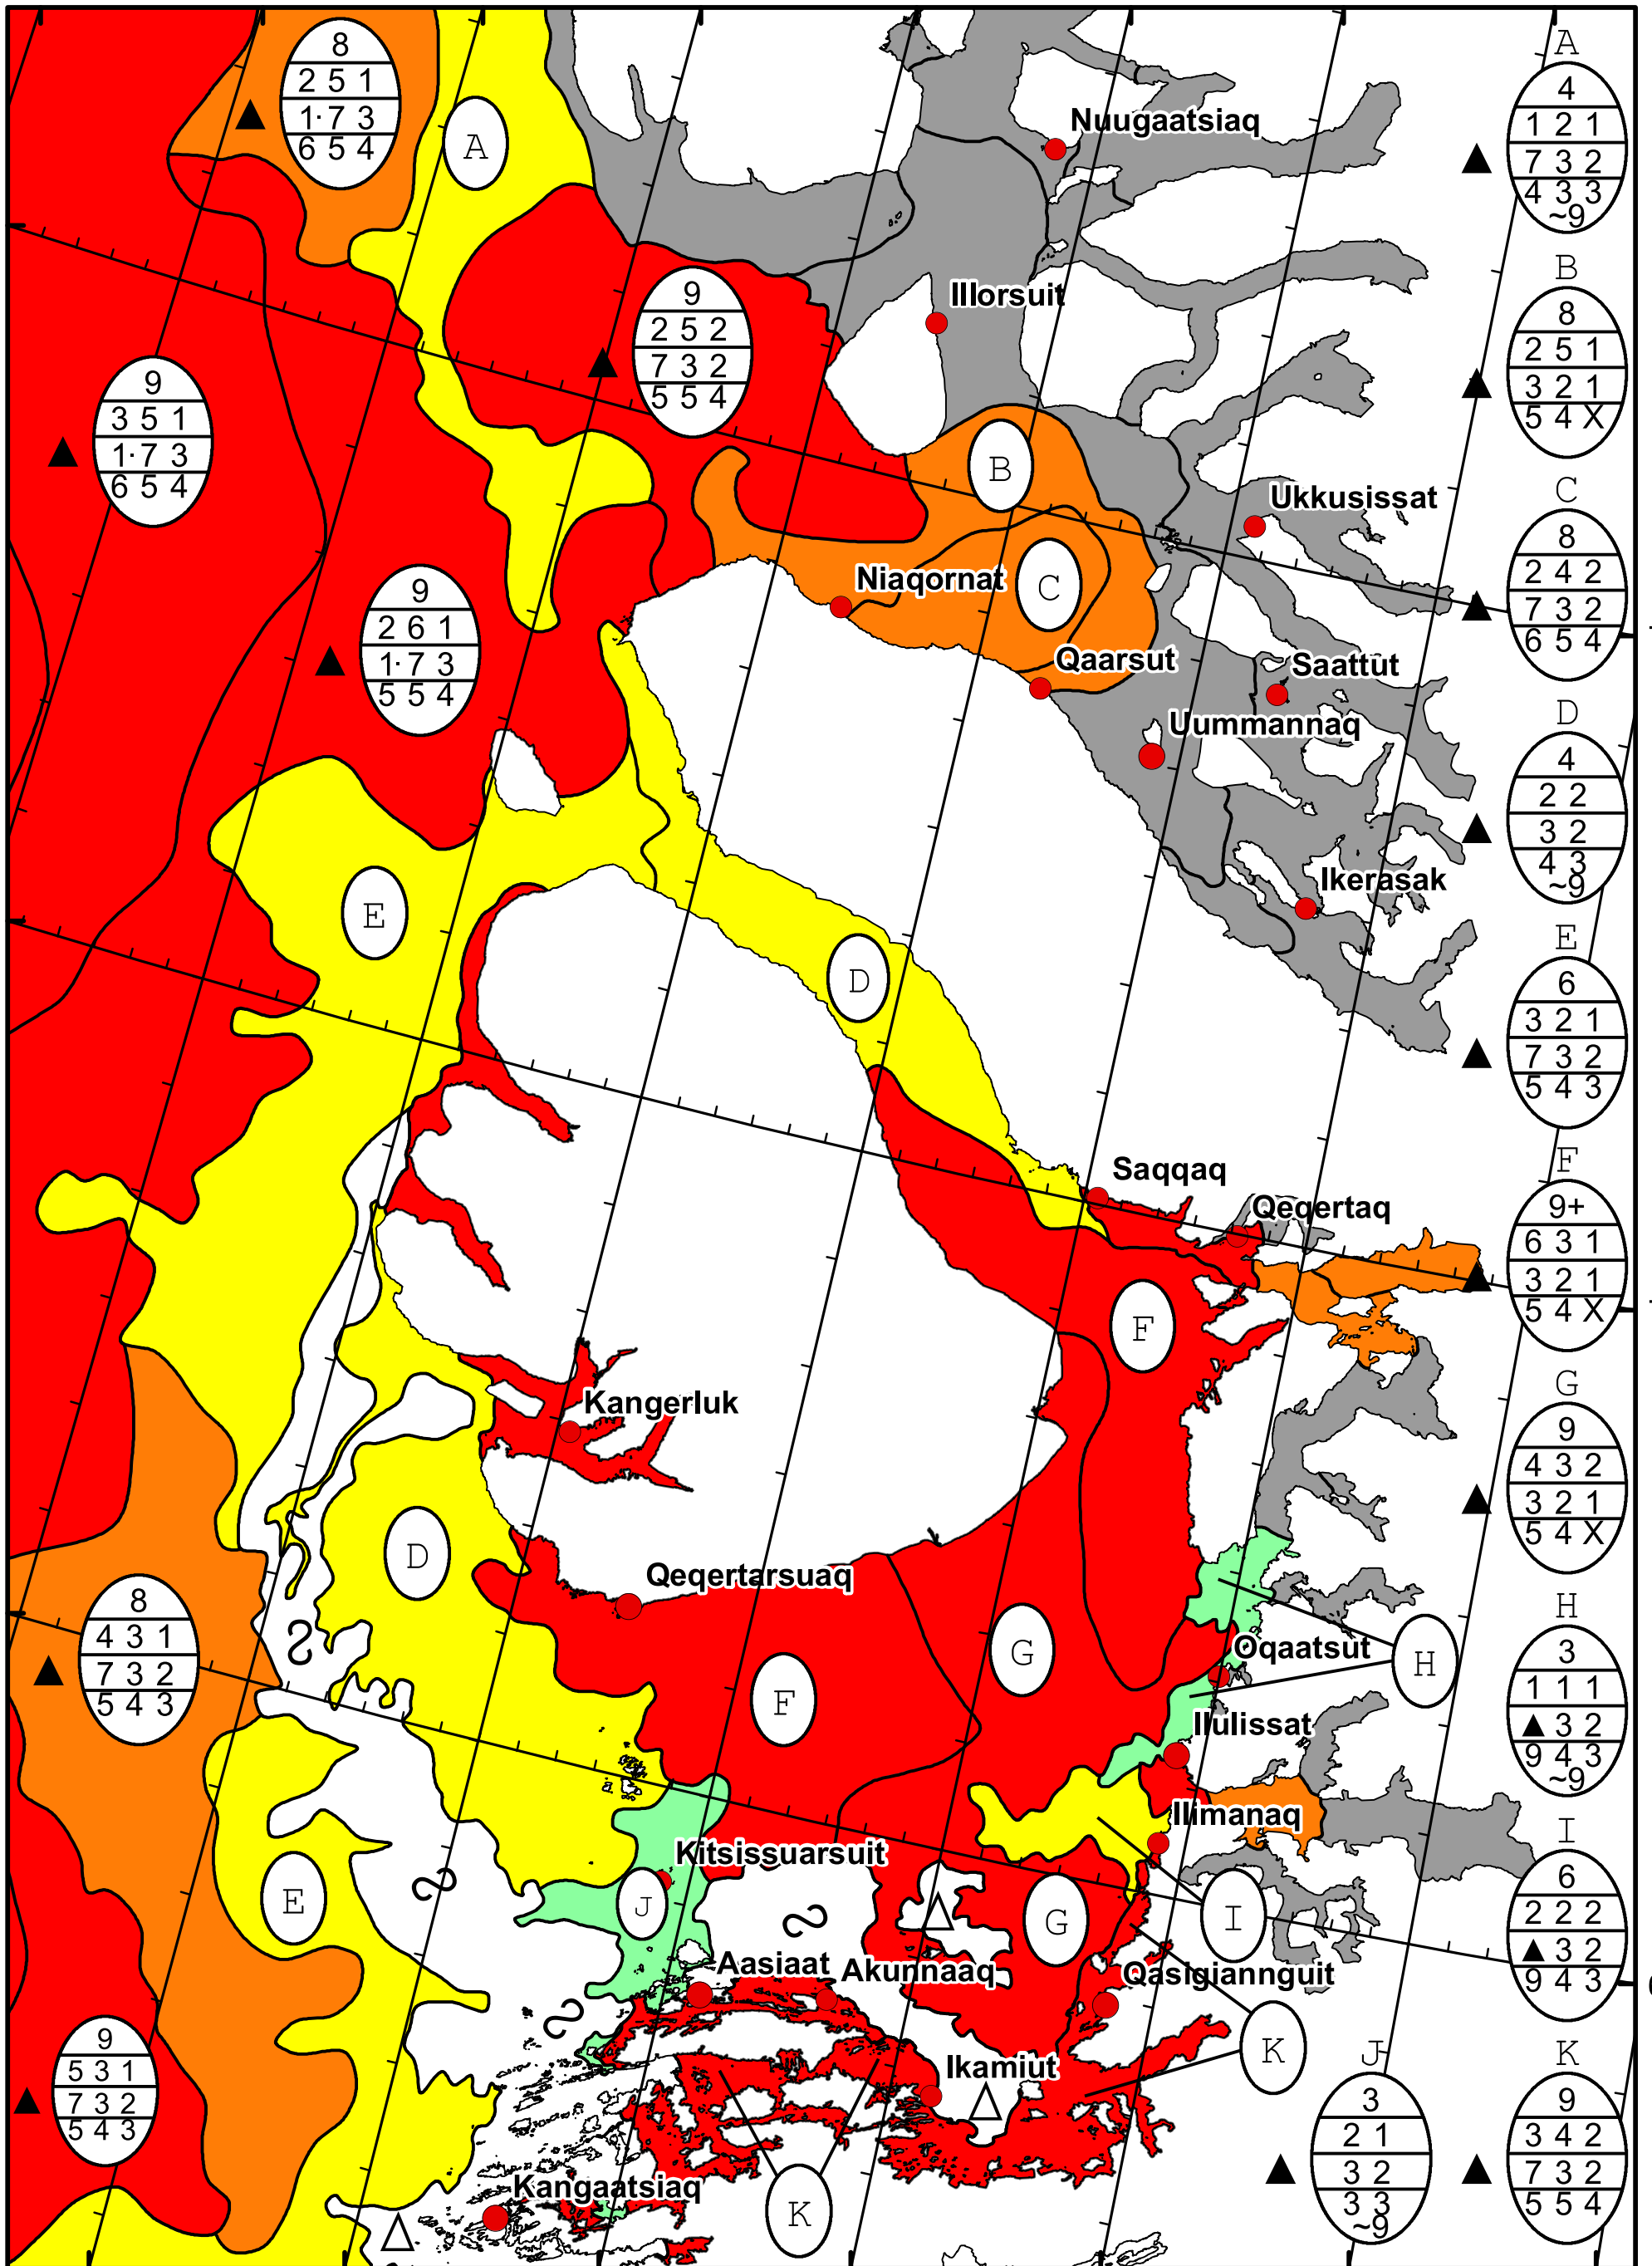

58°W 57°W 56°W 55°W 54°W 53°W 52°W 51°W

71°N

70°N

69°N

71°N

70°N

69°N

DMI
Ice Service

West Greenland Ice Chart

Danish Meteorological Institute

Valid: 03 April 2026, 21:10 UTC