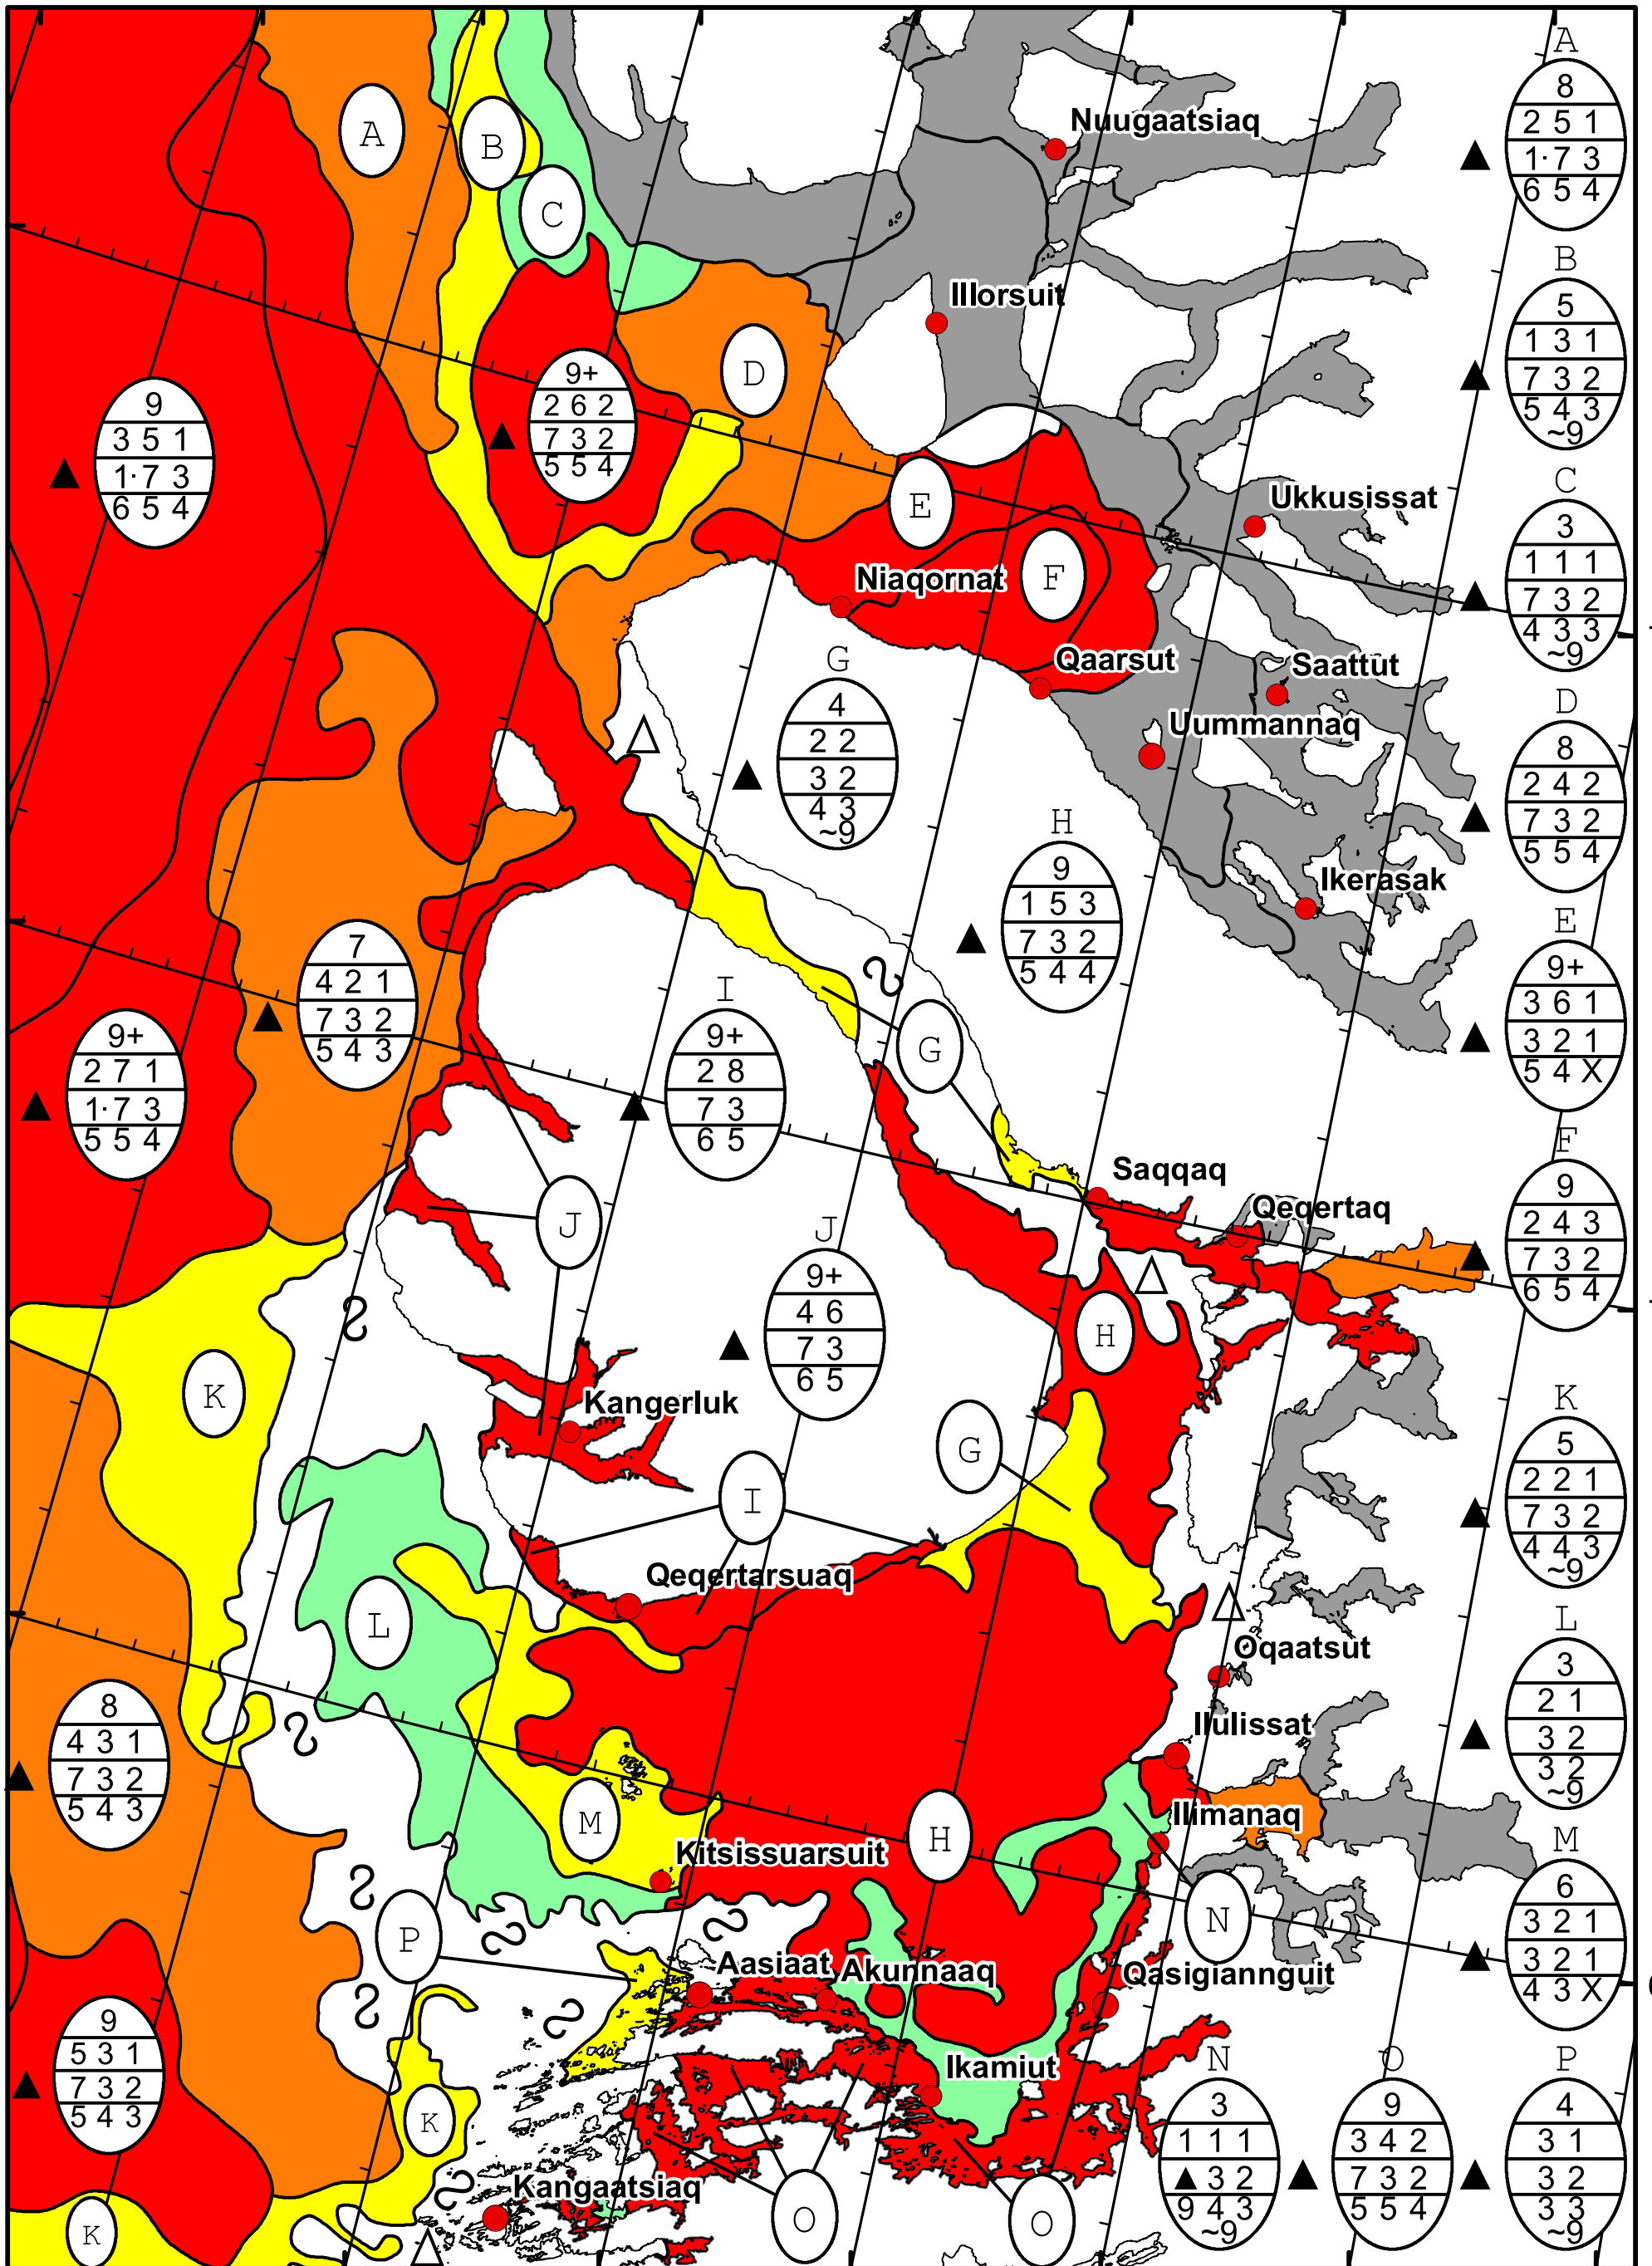

58°W 57°W 56°W 55°W 54°W 53°W 52°W 51°W

71°N

70°N

69°N

DMI Ice Service

West Greenland Ice Chart

Danish Meteorological Institute

Valid: 04 April 2026, 20:55 UTC