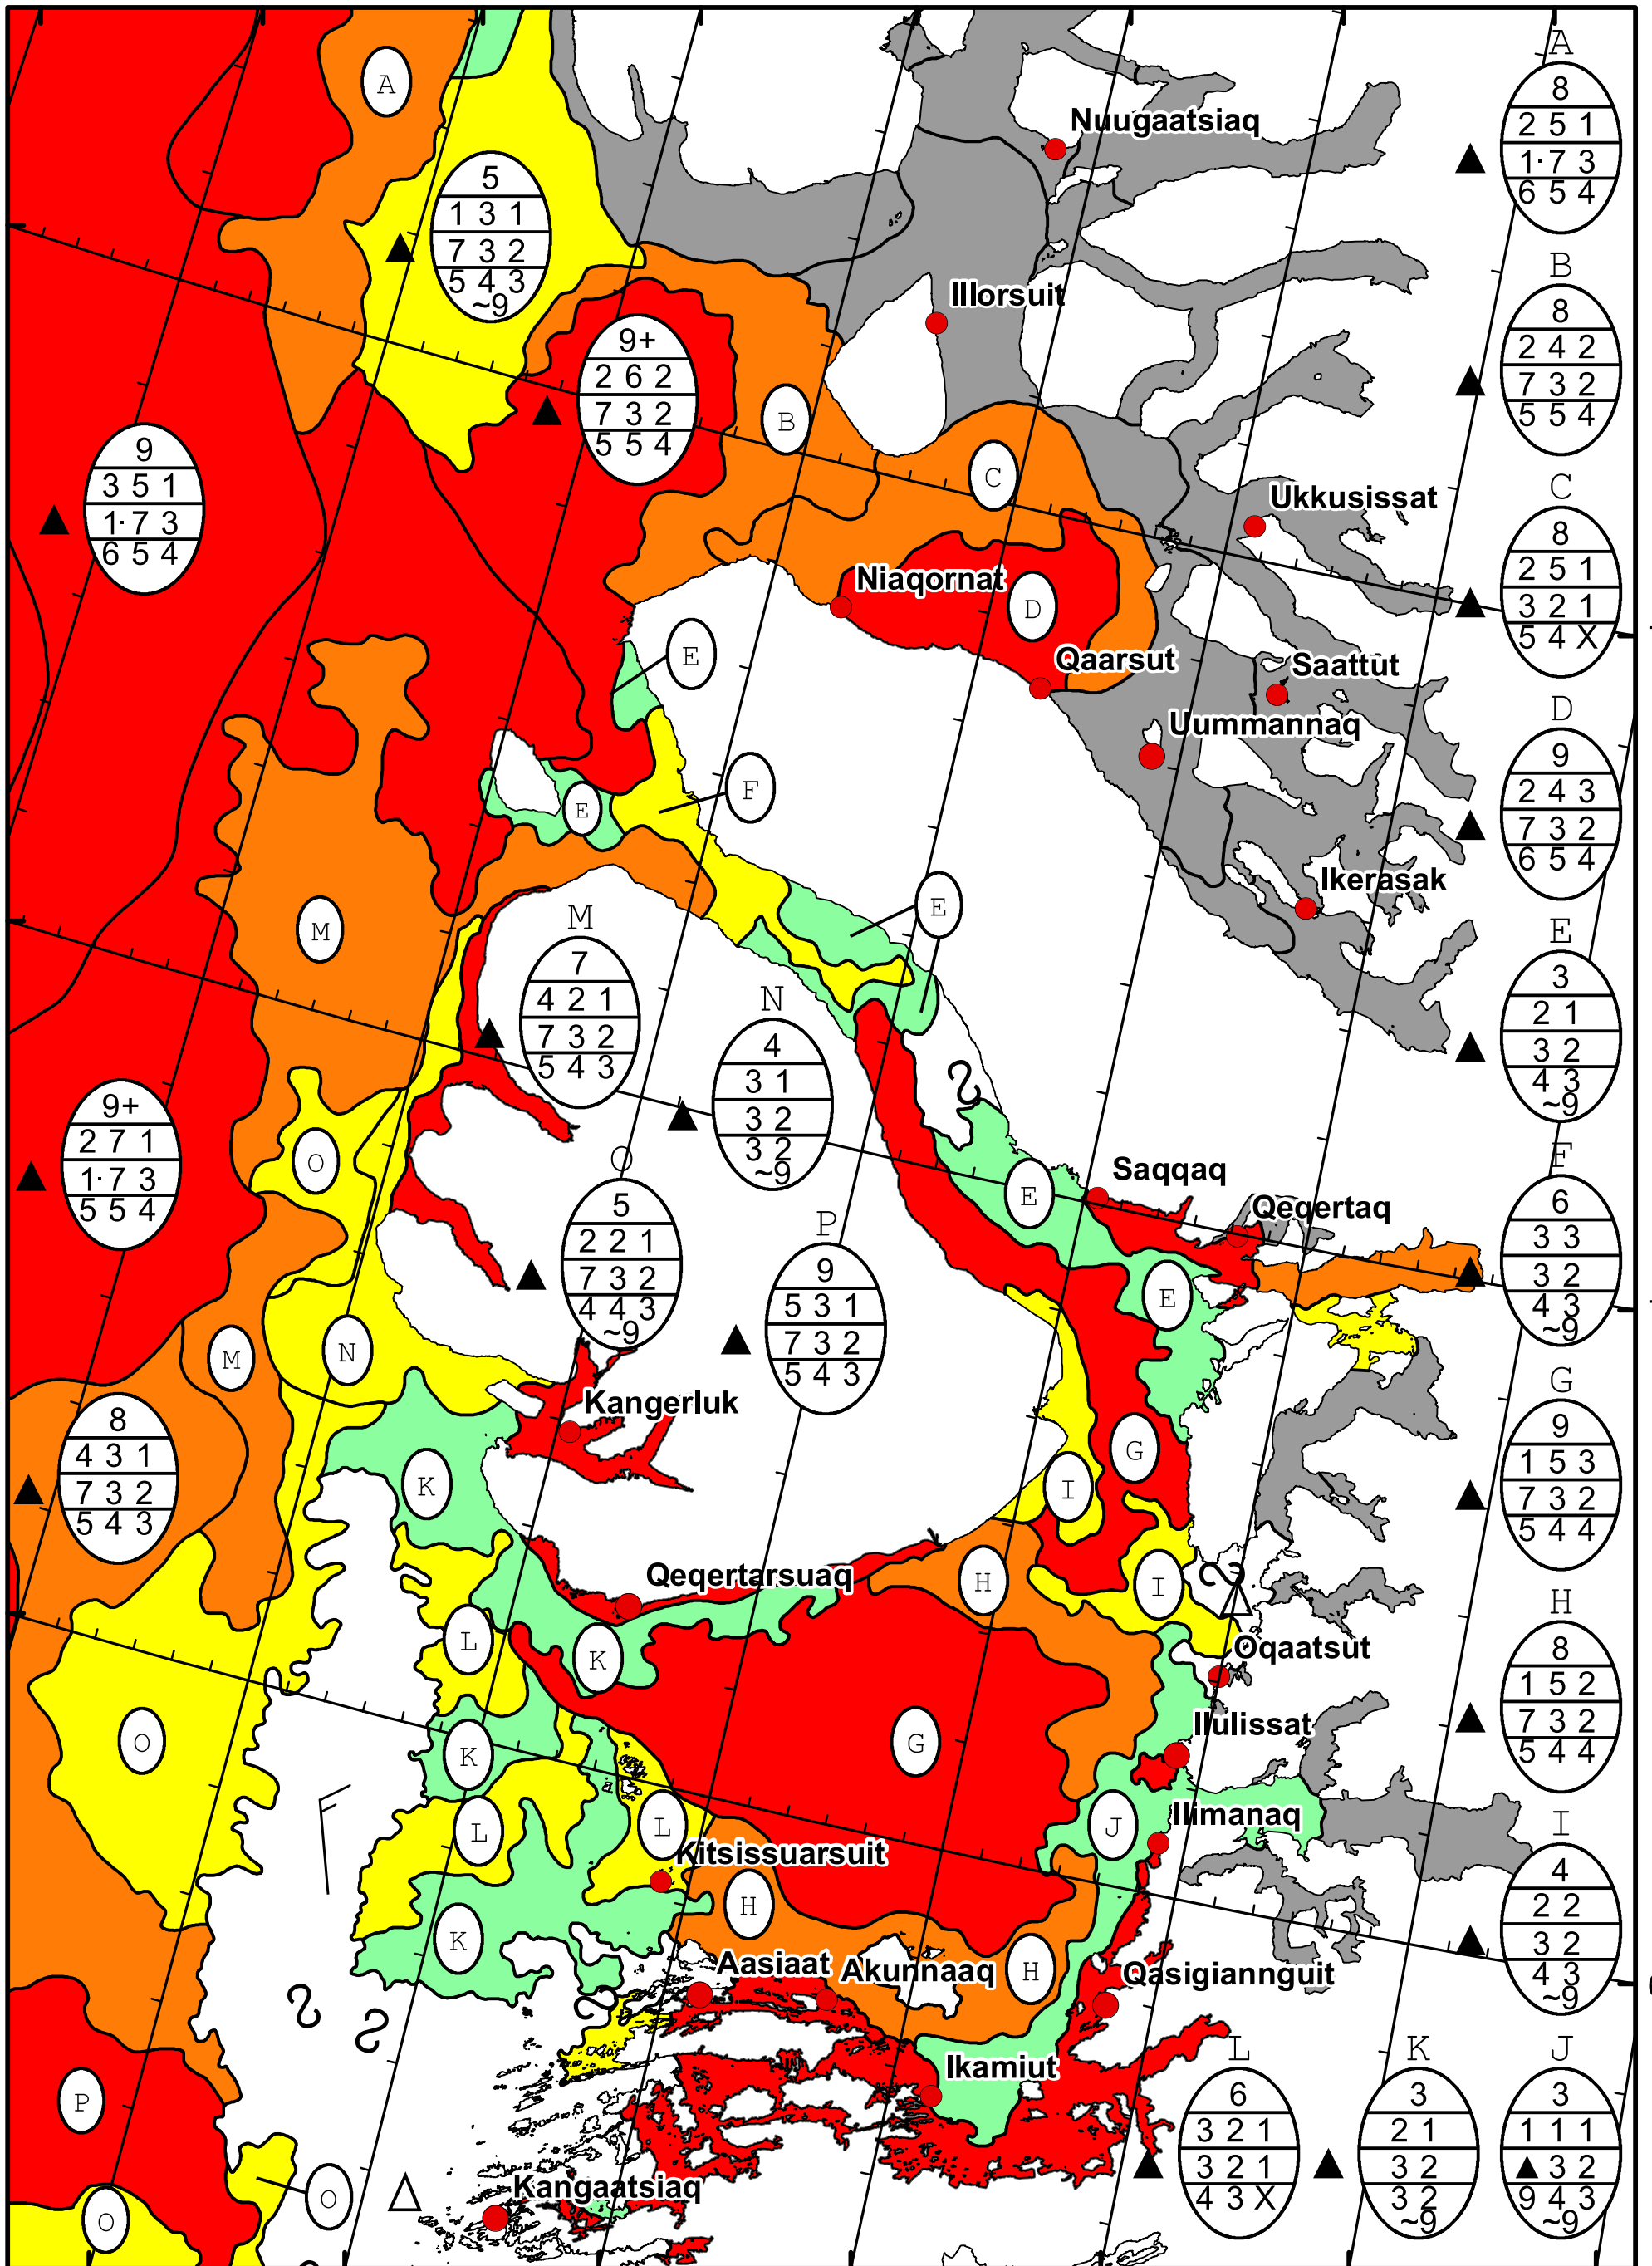

58°W 57°W 56°W 55°W 54°W 53°W 52°W 51°W

71°N

70°N

69°N

DMI Ice Service

West Greenland Ice Chart

Danish Meteorological Institute

Valid: 07 April 2026, 10:00 UTC