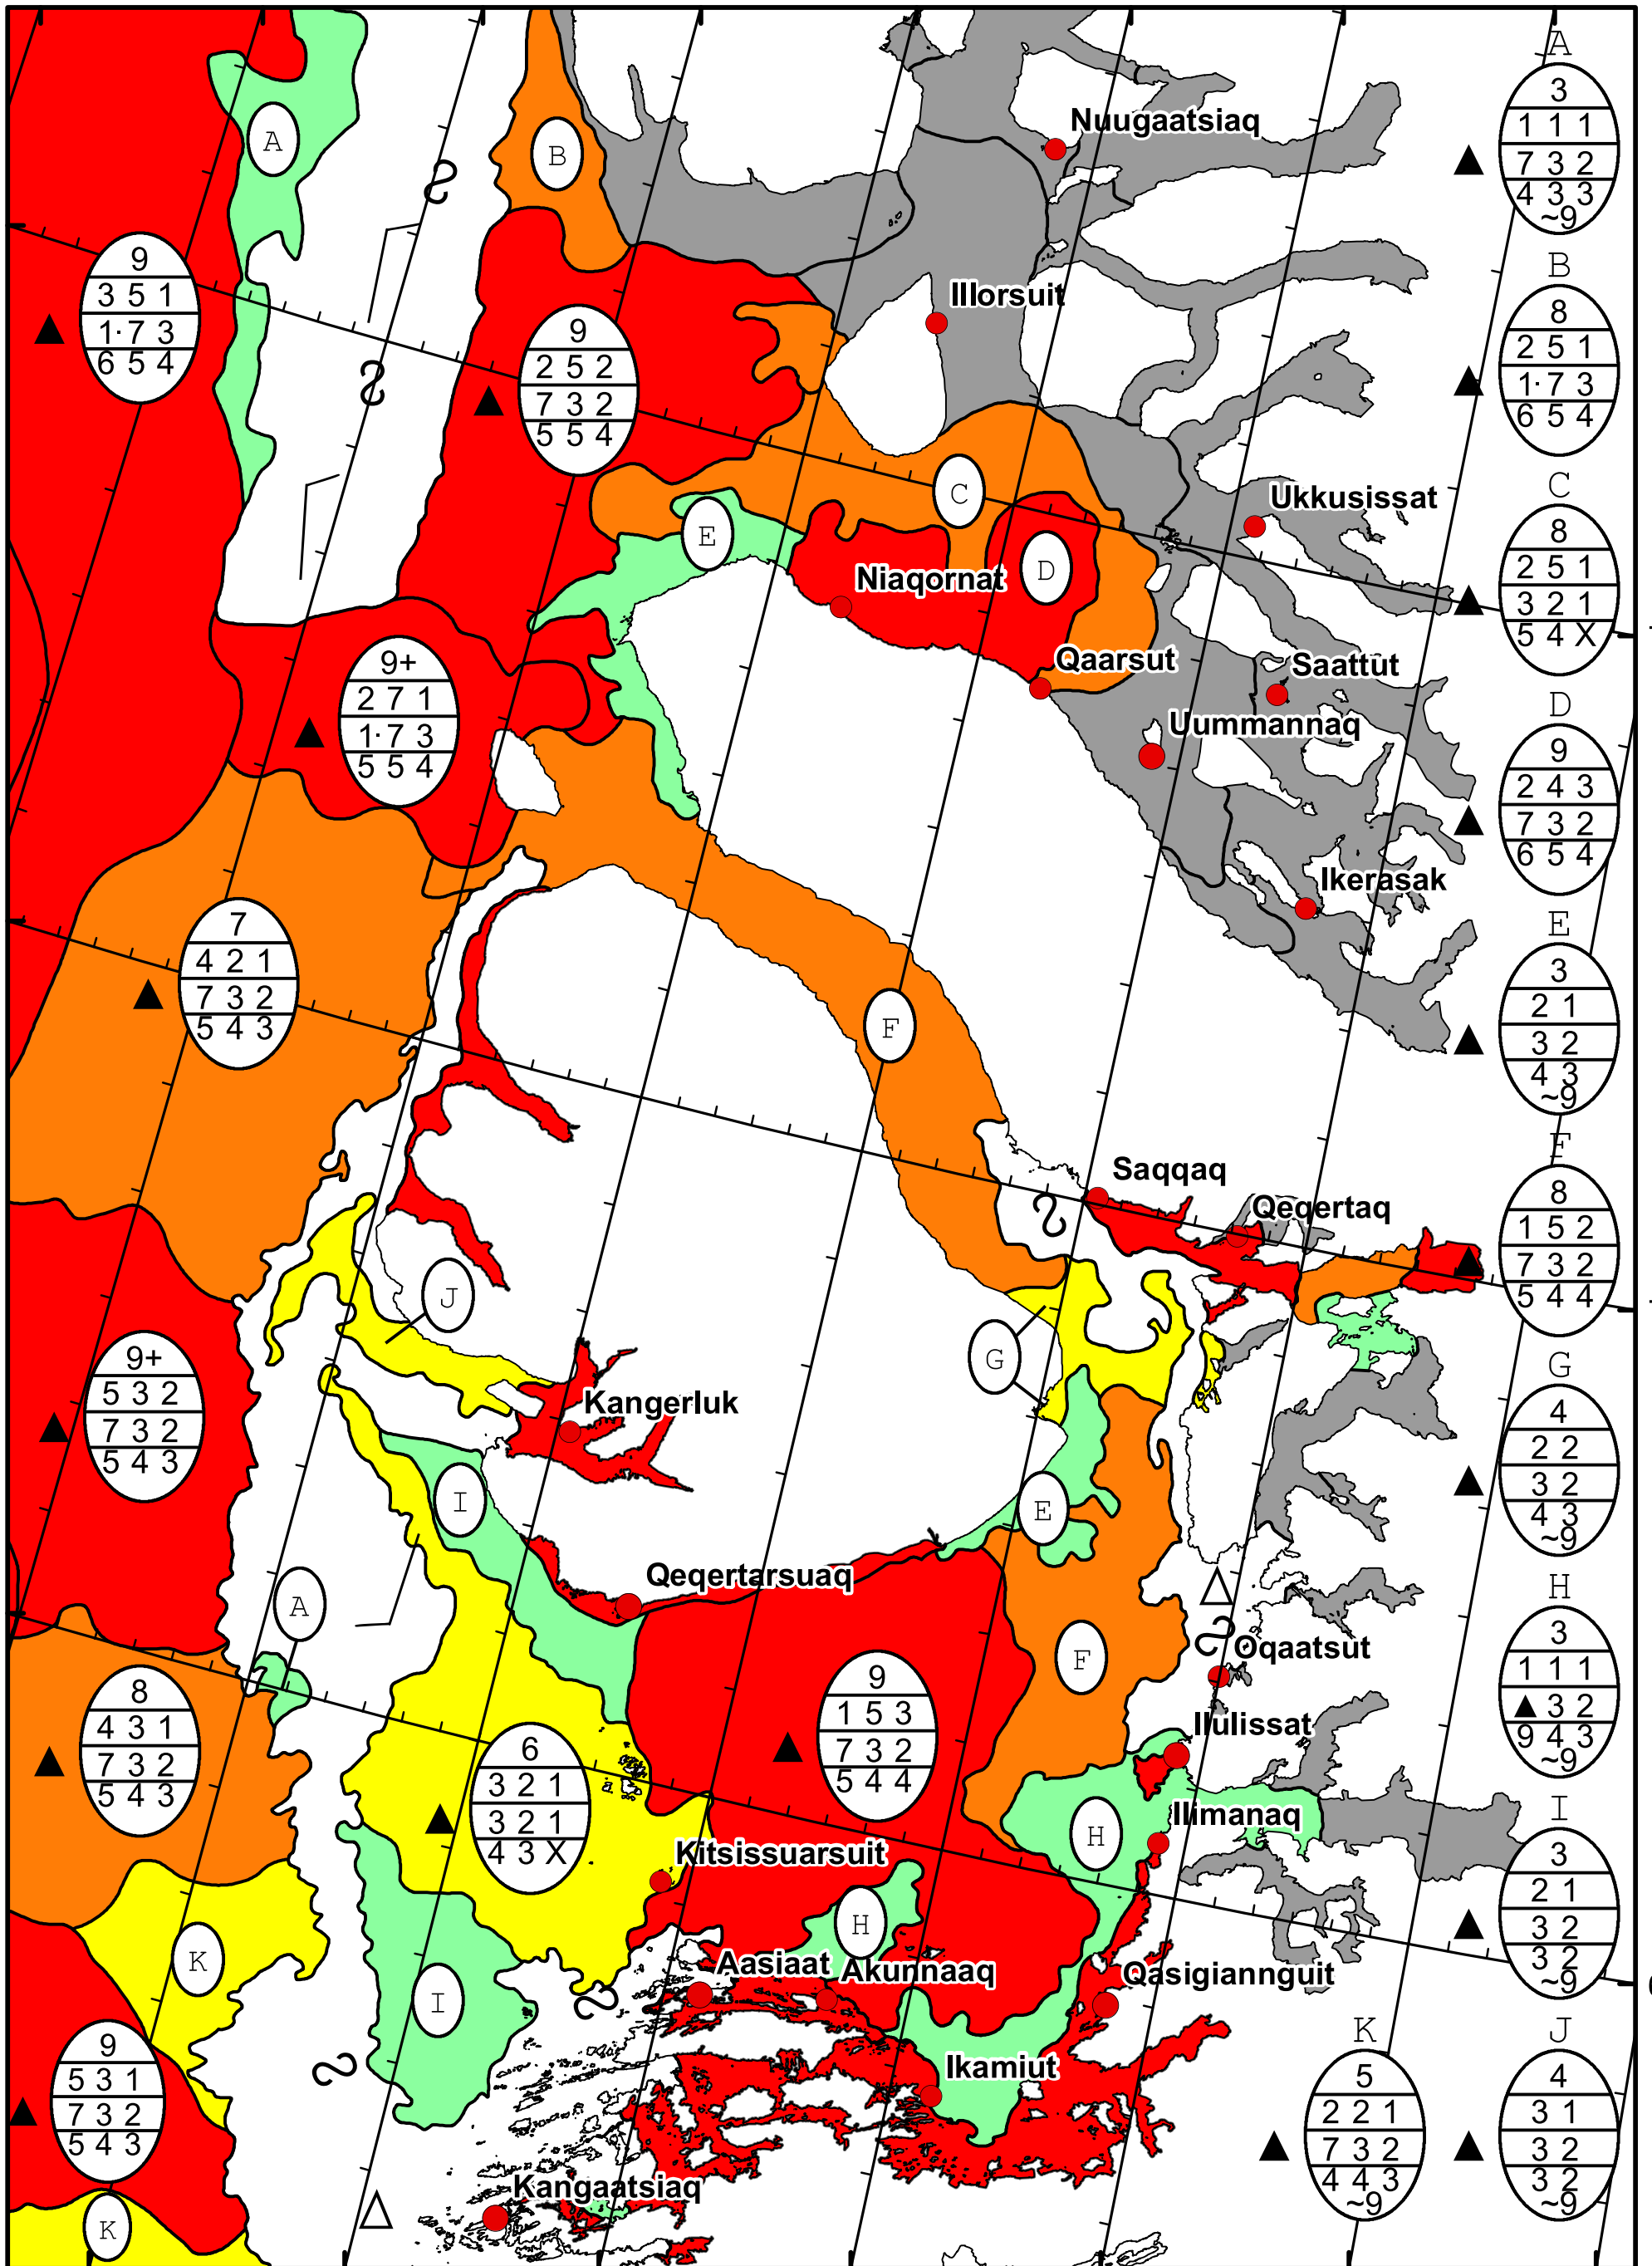

58°W 57°W 56°W 55°W 54°W 53°W 52°W 51°W

71°N

70°N

69°N

DMI Ice Service

West Greenland Ice Chart

Danish Meteorological Institute

Valid: 09 April 2026, 10:00 UTC