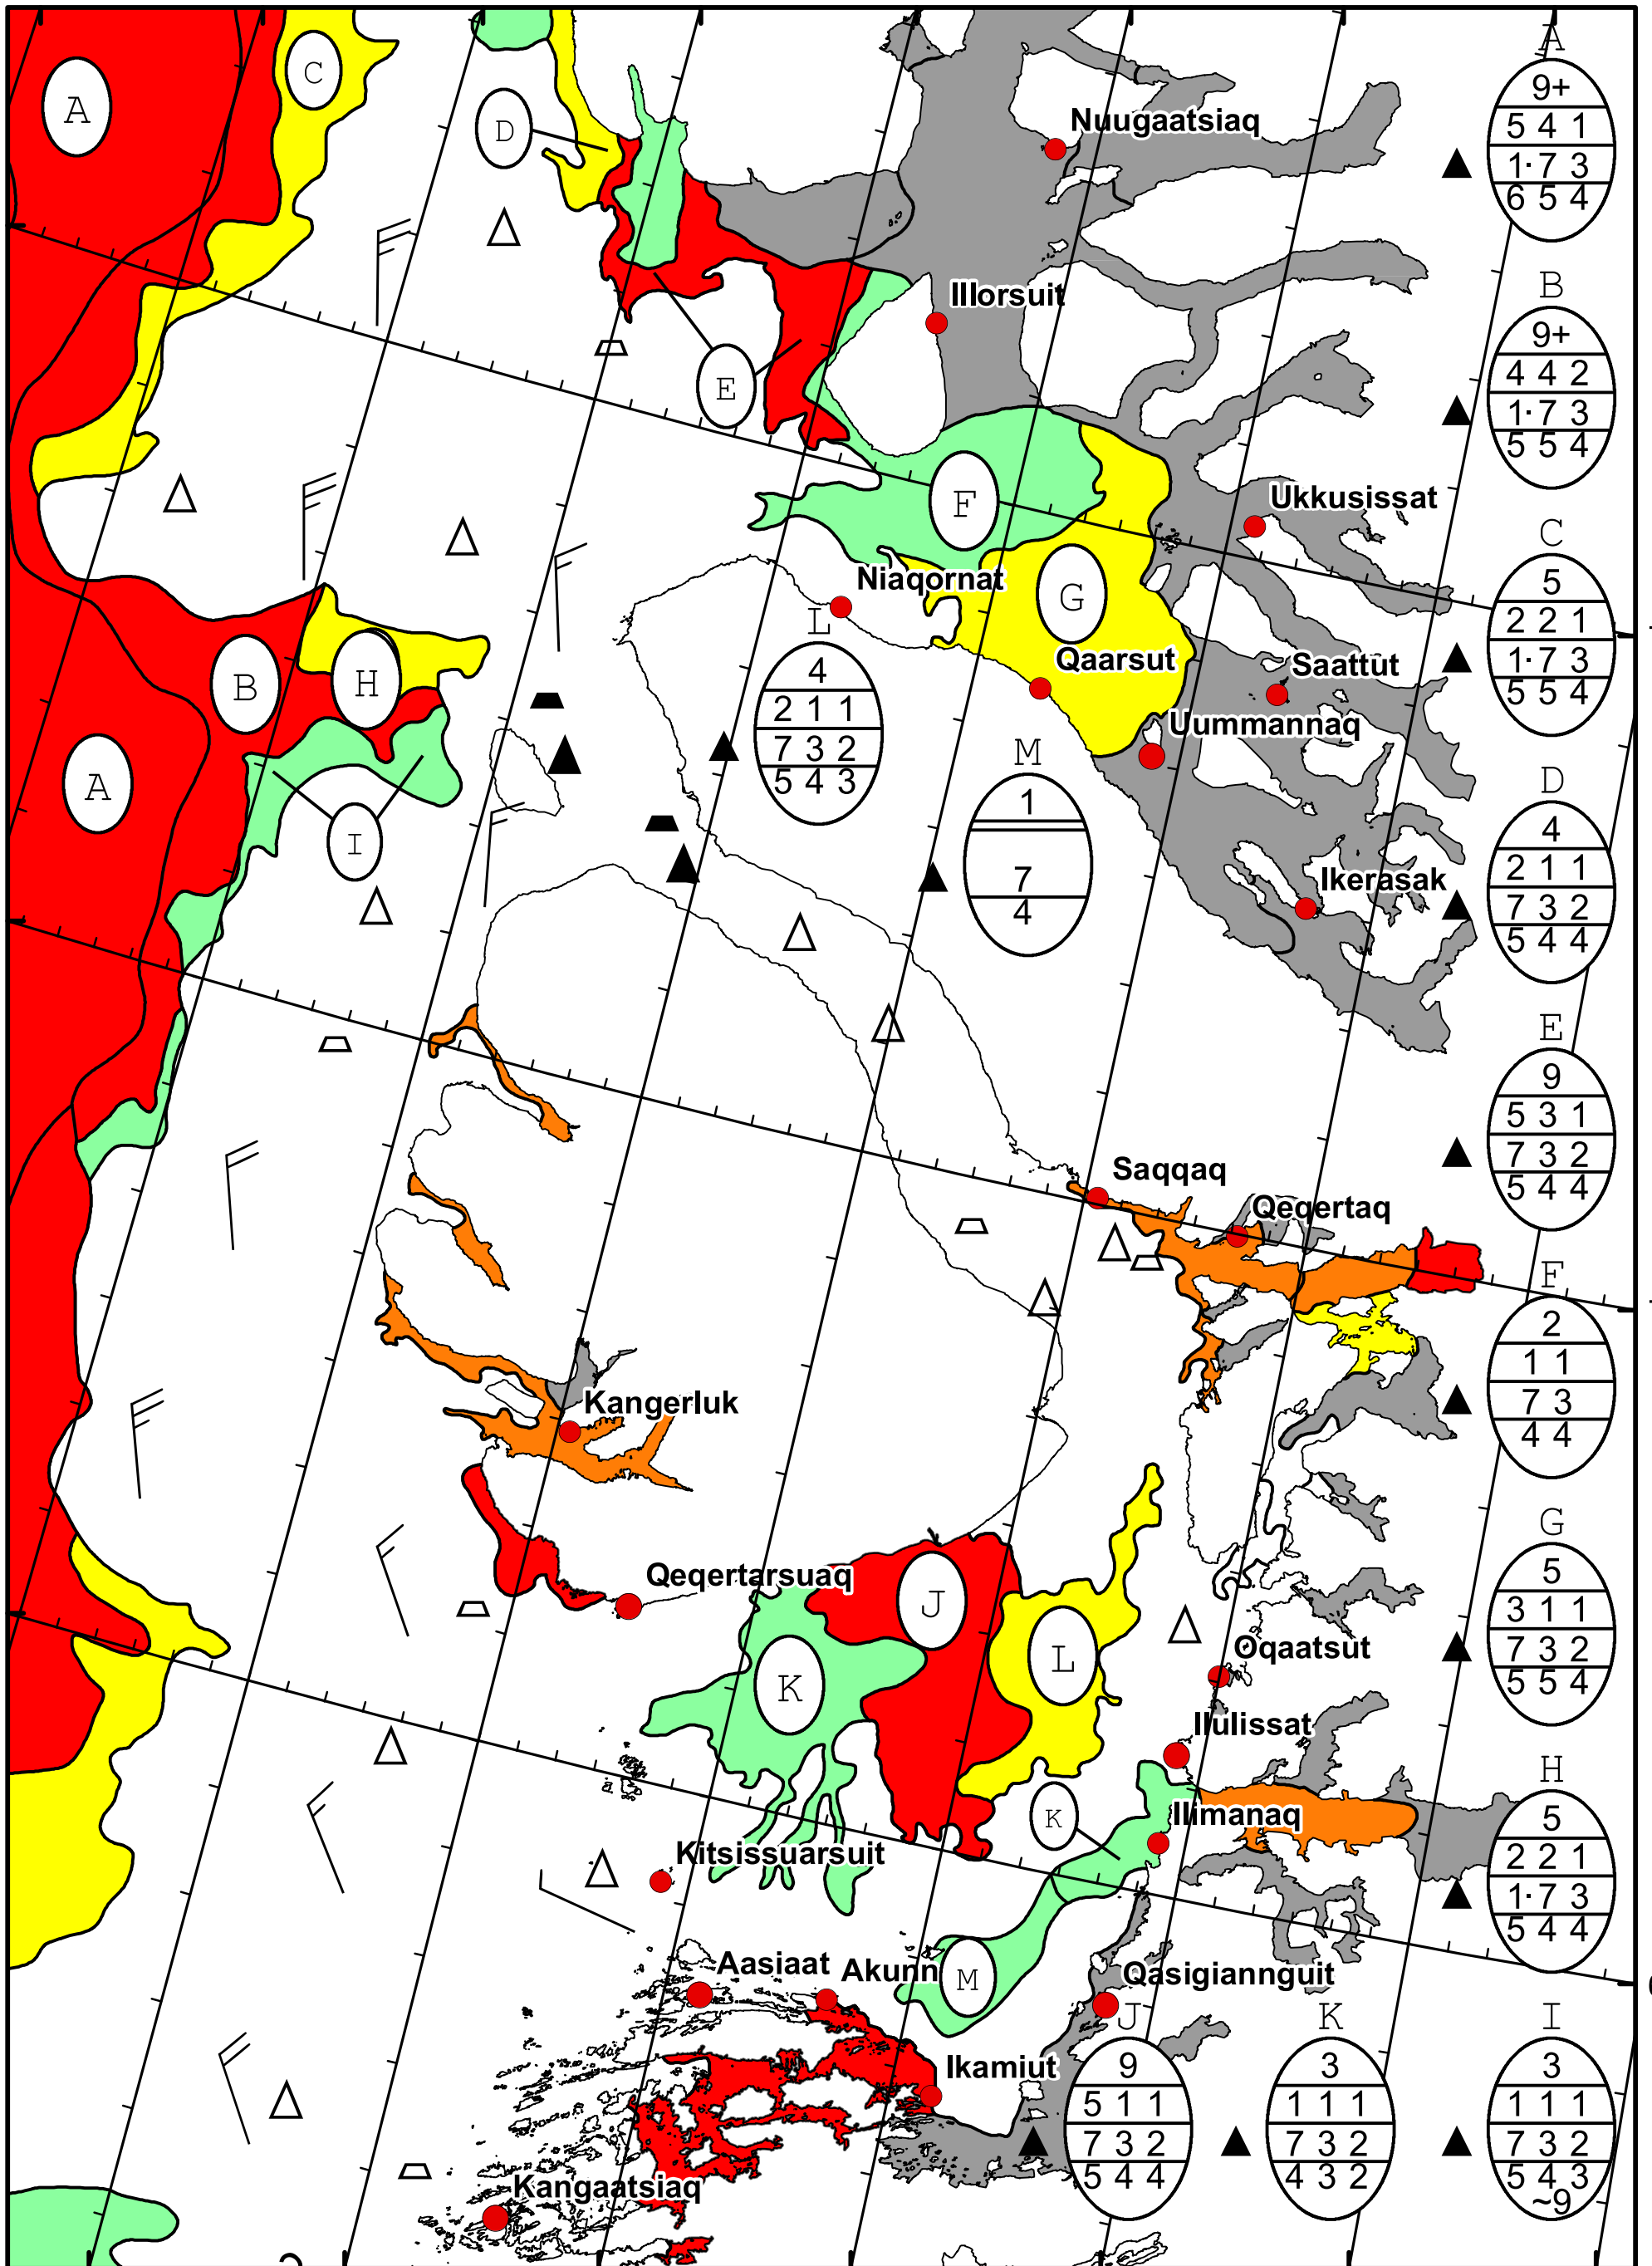

58°W 57°W 56°W 55°W 54°W 53°W 52°W 51°W

71°N

70°N

69°N

71°N

70°N

69°N

DMI Ice Service

### West Greenland Ice Chart

Danish Meteorological Institute

Valid: 24 April 2026, 10:10 UTC