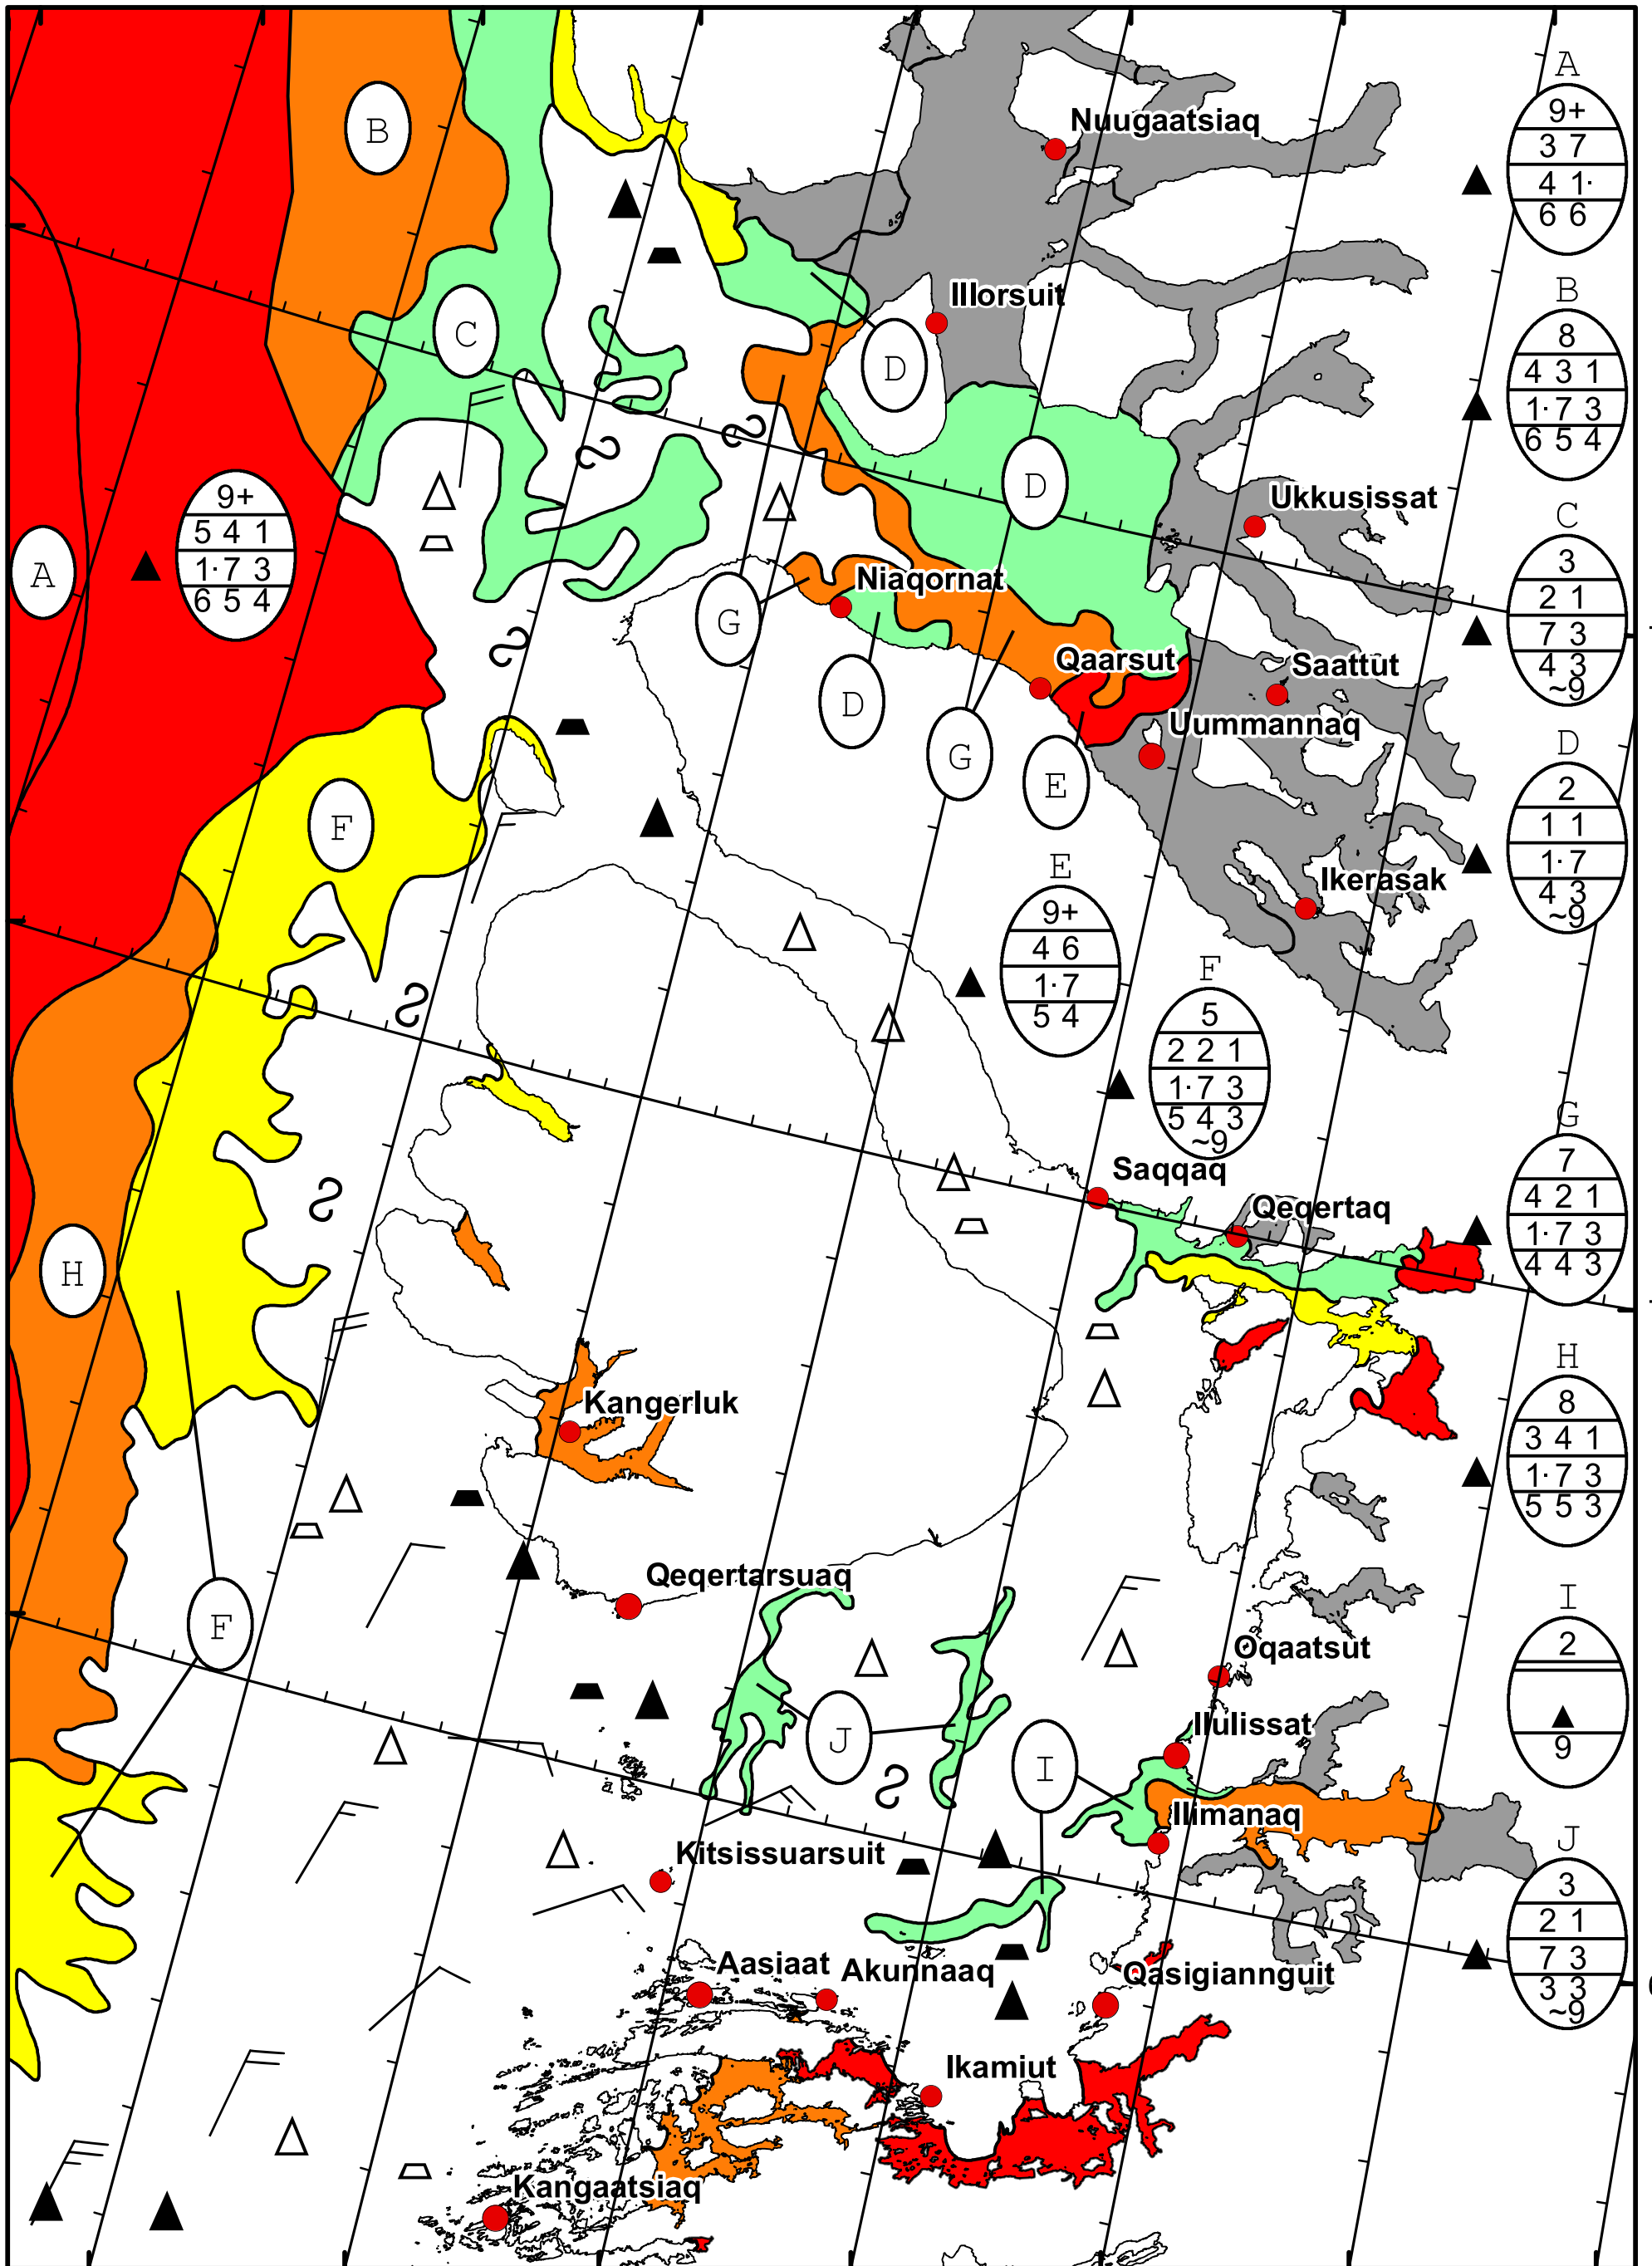

58°W 57°W 56°W 55°W 54°W 53°W 52°W 51°W

71°N

70°N

69°N

71°N

70°N

69°N

DMI Ice Service

West Greenland Ice Chart

Danish Meteorological Institute

Valid: 03 May 2026, 21:05 UTC