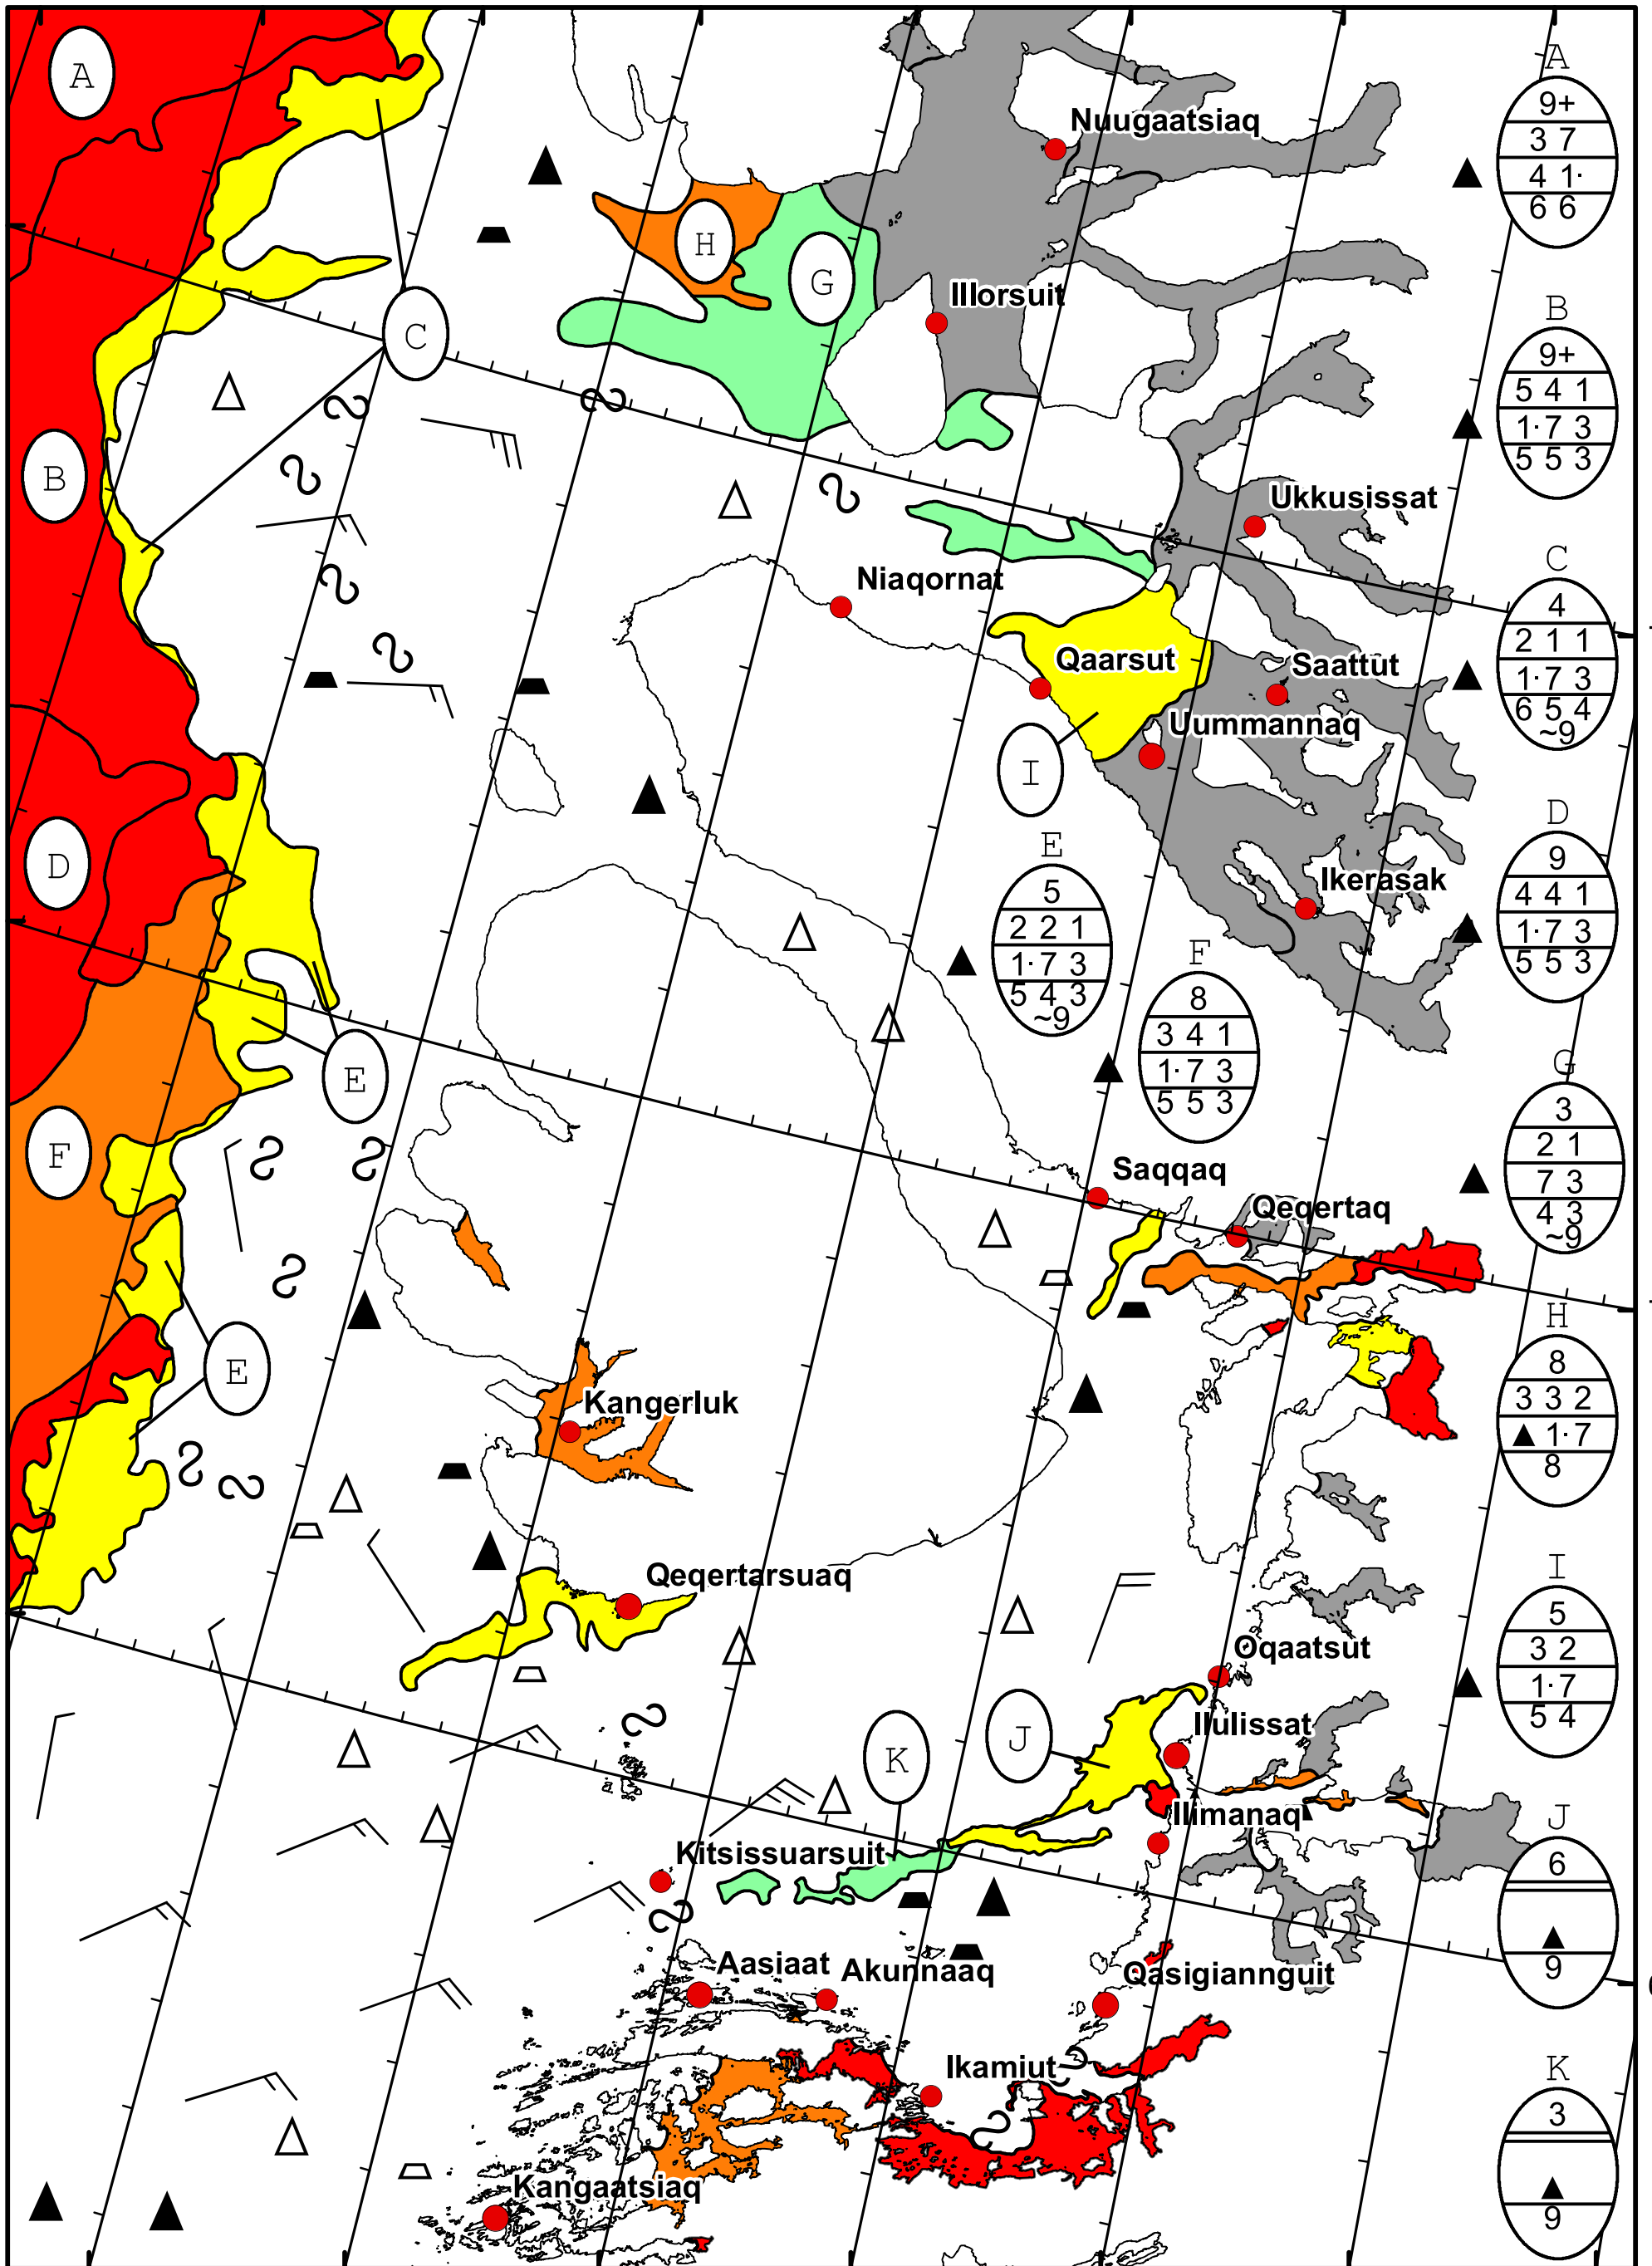

58°W 57°W 56°W 55°W 54°W 53°W 52°W 51°W

71°N

70°N

69°N

71°N

70°N

69°N

DMI Ice Service

West Greenland Ice Chart

Danish Meteorological Institute

Valid: 05 May 2026, 20:55 UTC