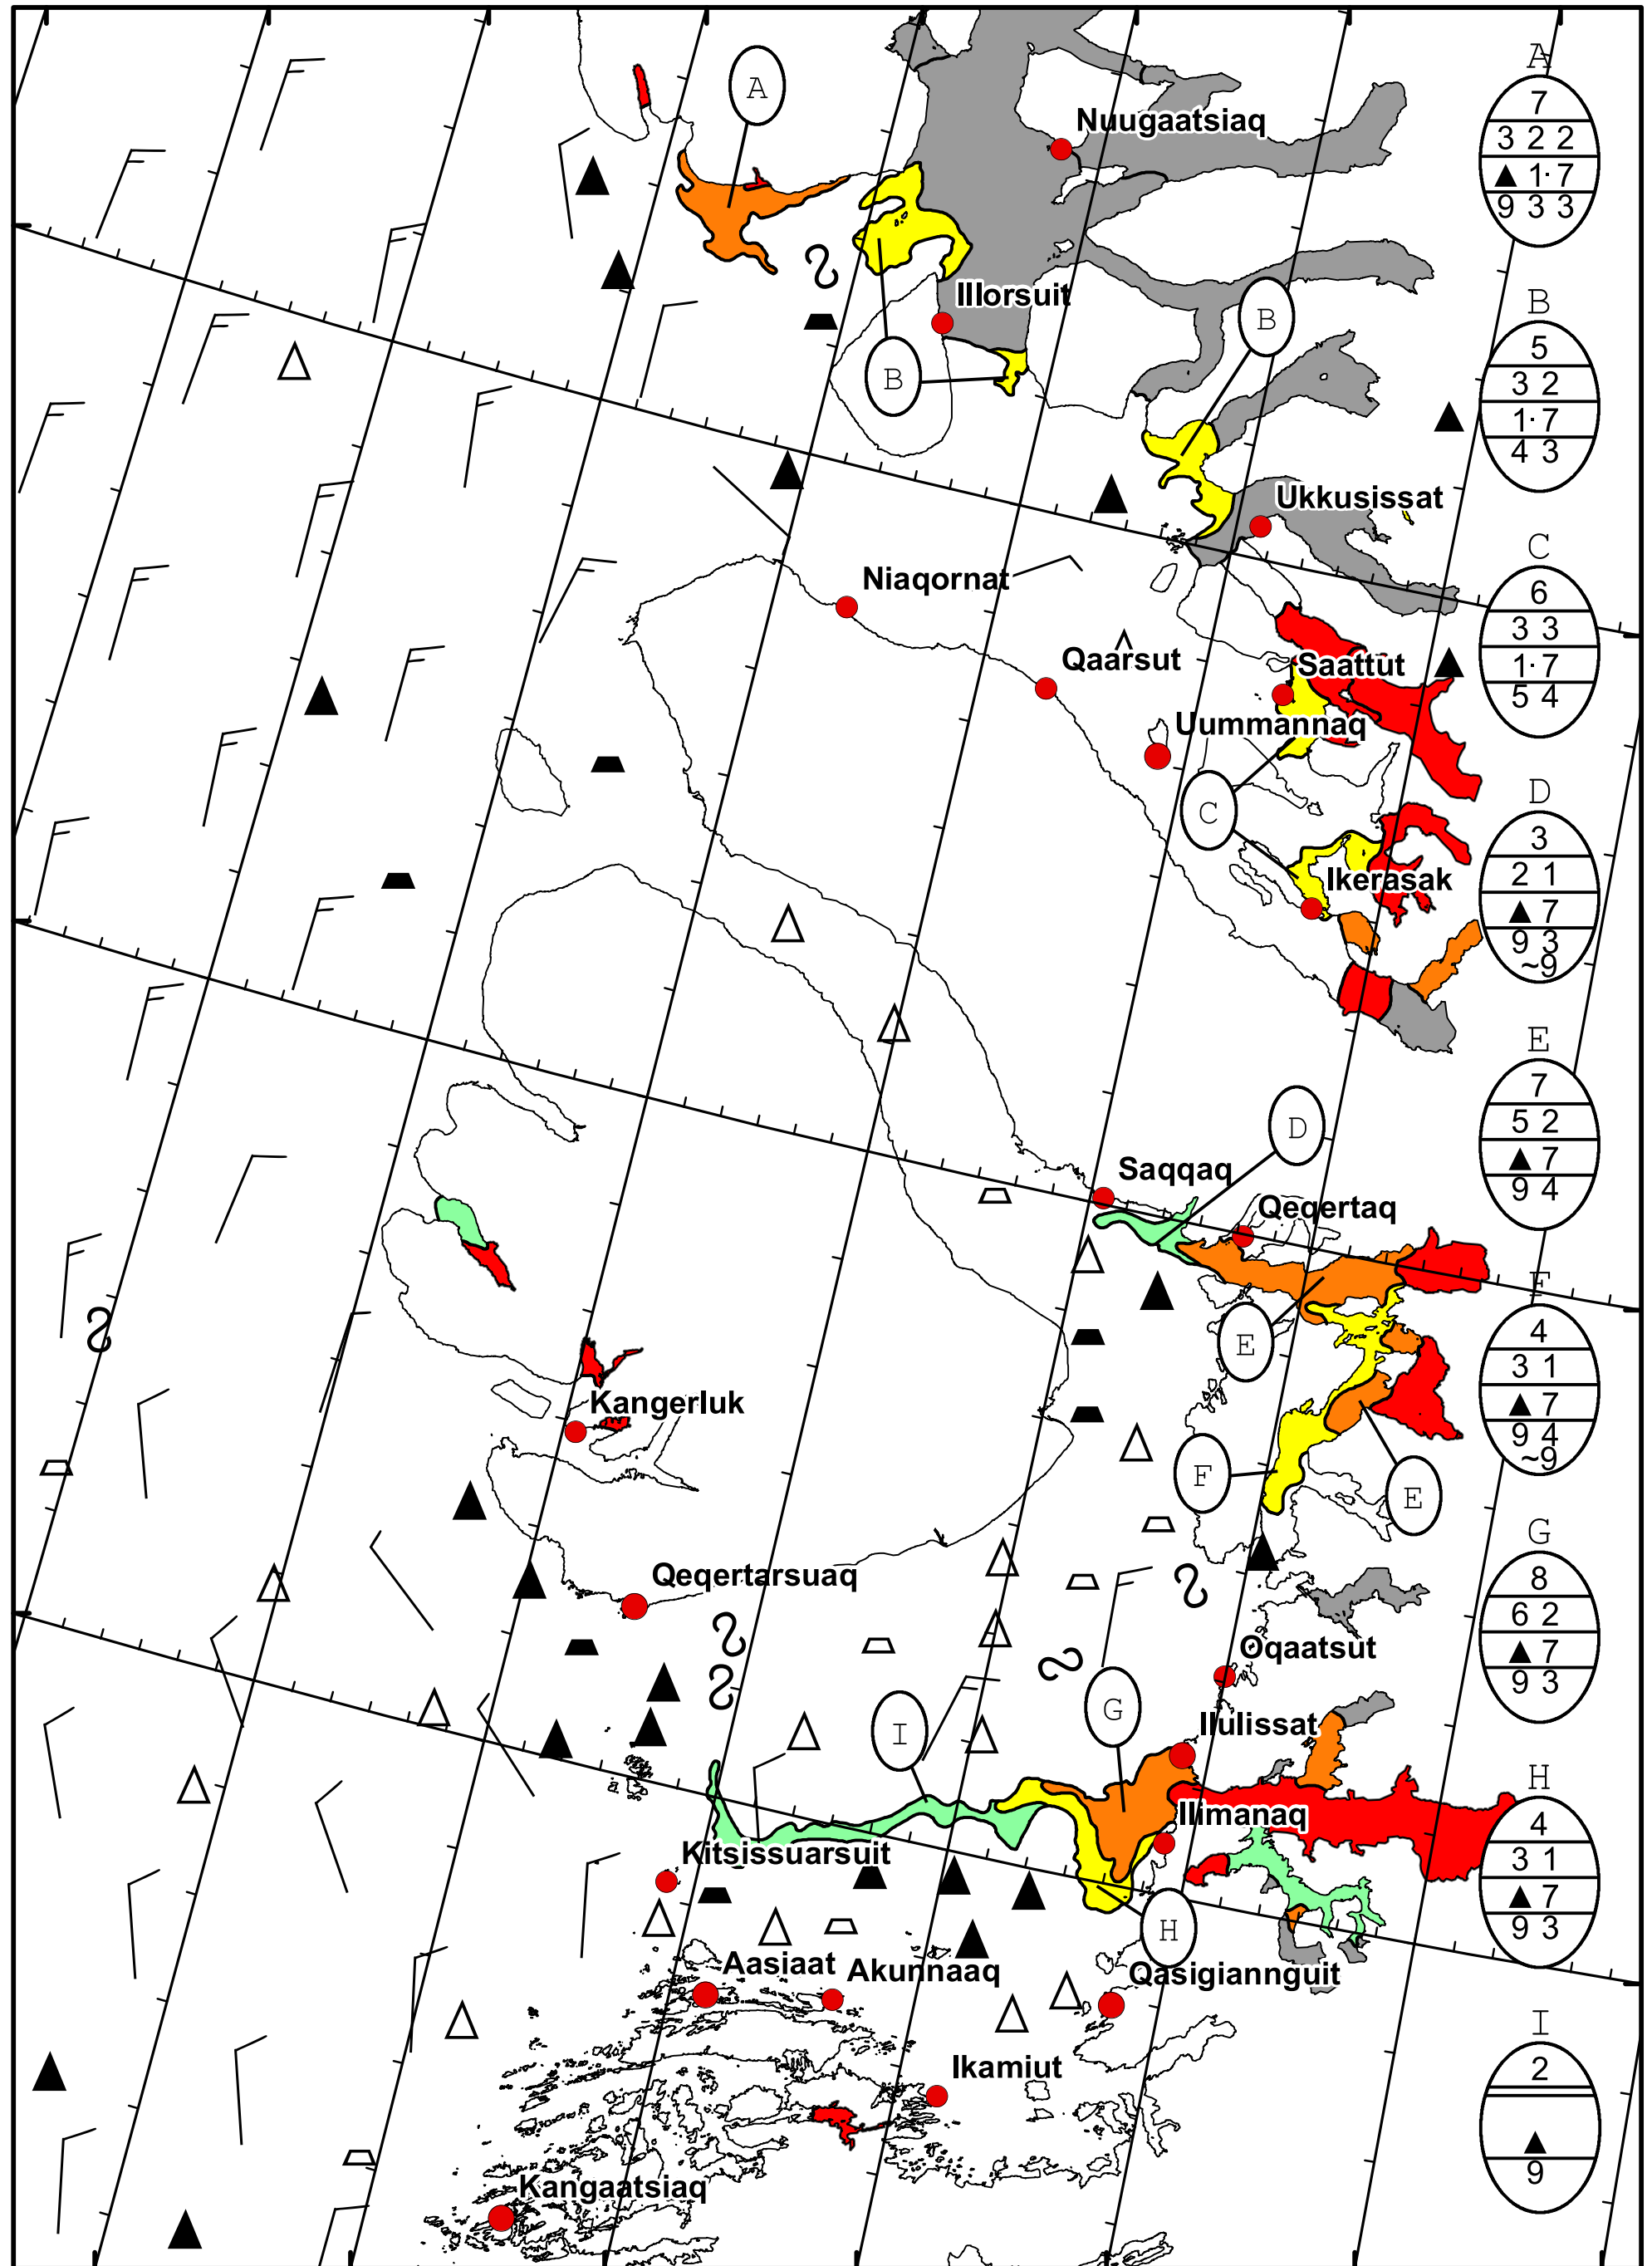

58°W 57°W 56°W 55°W 54°W 53°W 52°W 51°W

71°N

70°N

69°N

71°N

70°N

69°N

DMI
Ice Service

West Greenland Ice Chart

Danish Meteorological Institute

Valid: 27 May 2026, 21:05 UTC