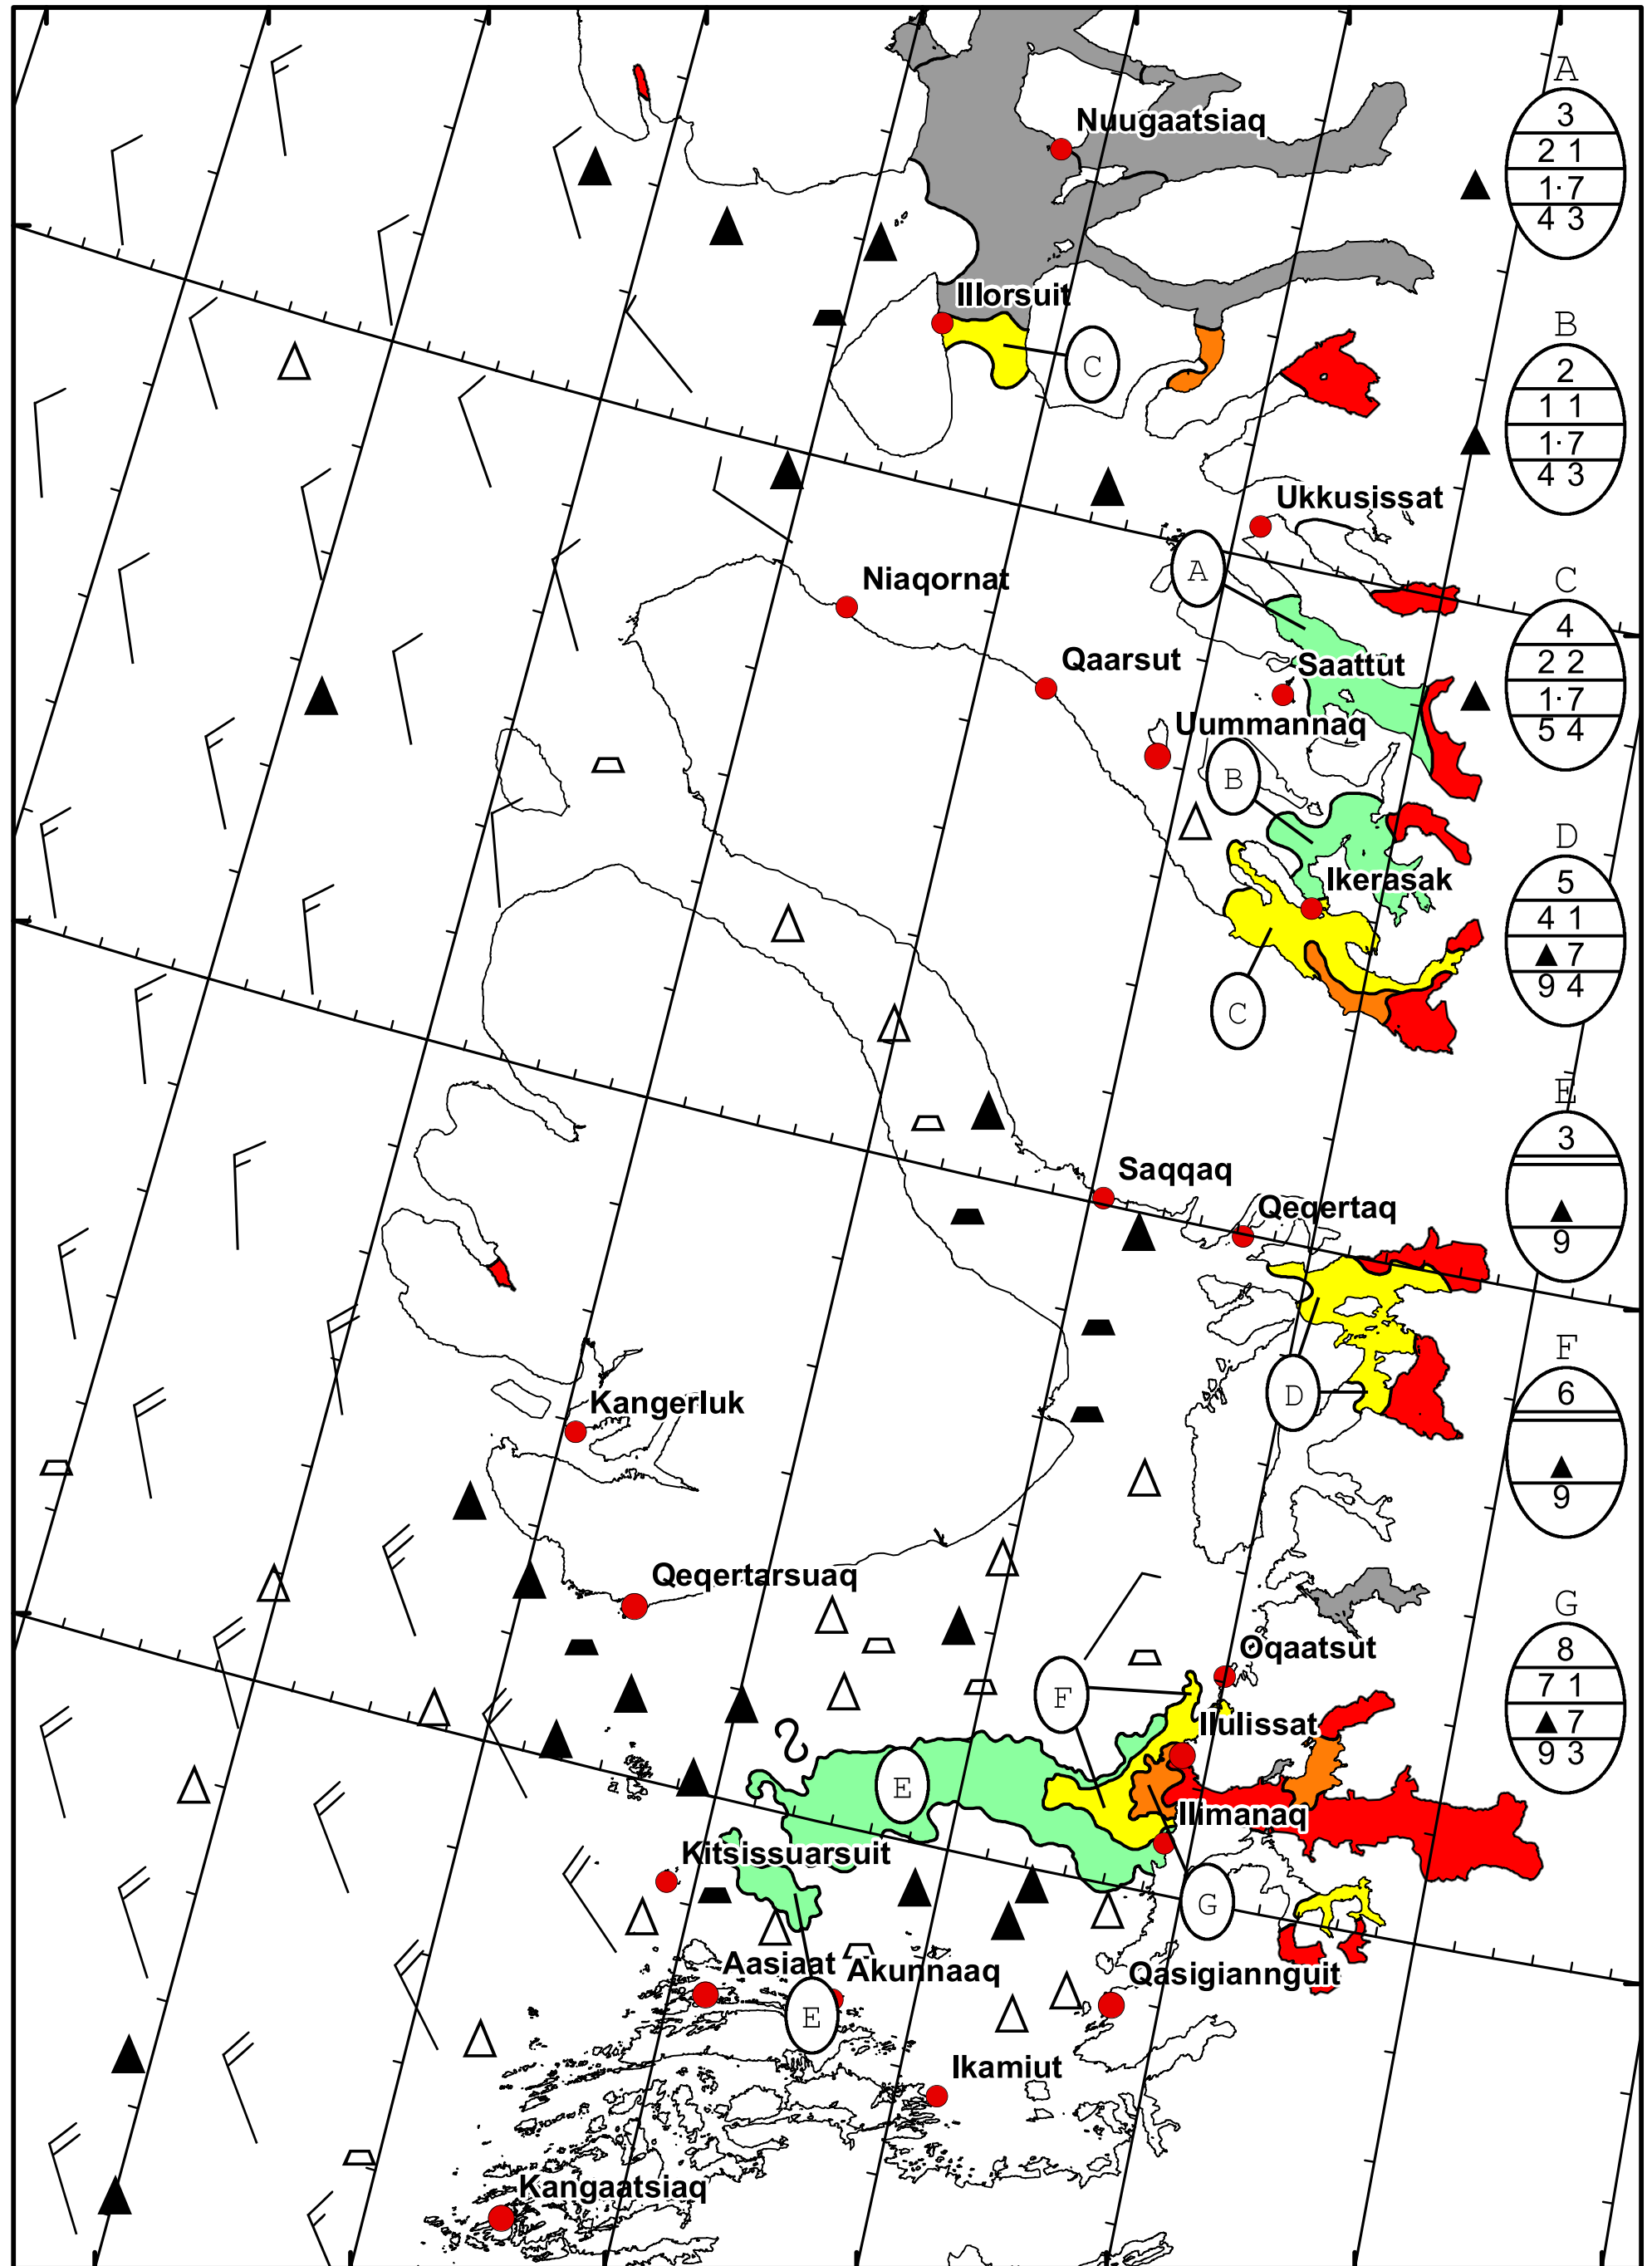

58°W 57°W 56°W 55°W 54°W 53°W 52°W 51°W

71°N

70°N

69°N

71°N

70°N

69°N

DMI
Ice Service

West Greenland Ice Chart

Danish Meteorological Institute

Valid: 02 June 2026, 21:05 UTC