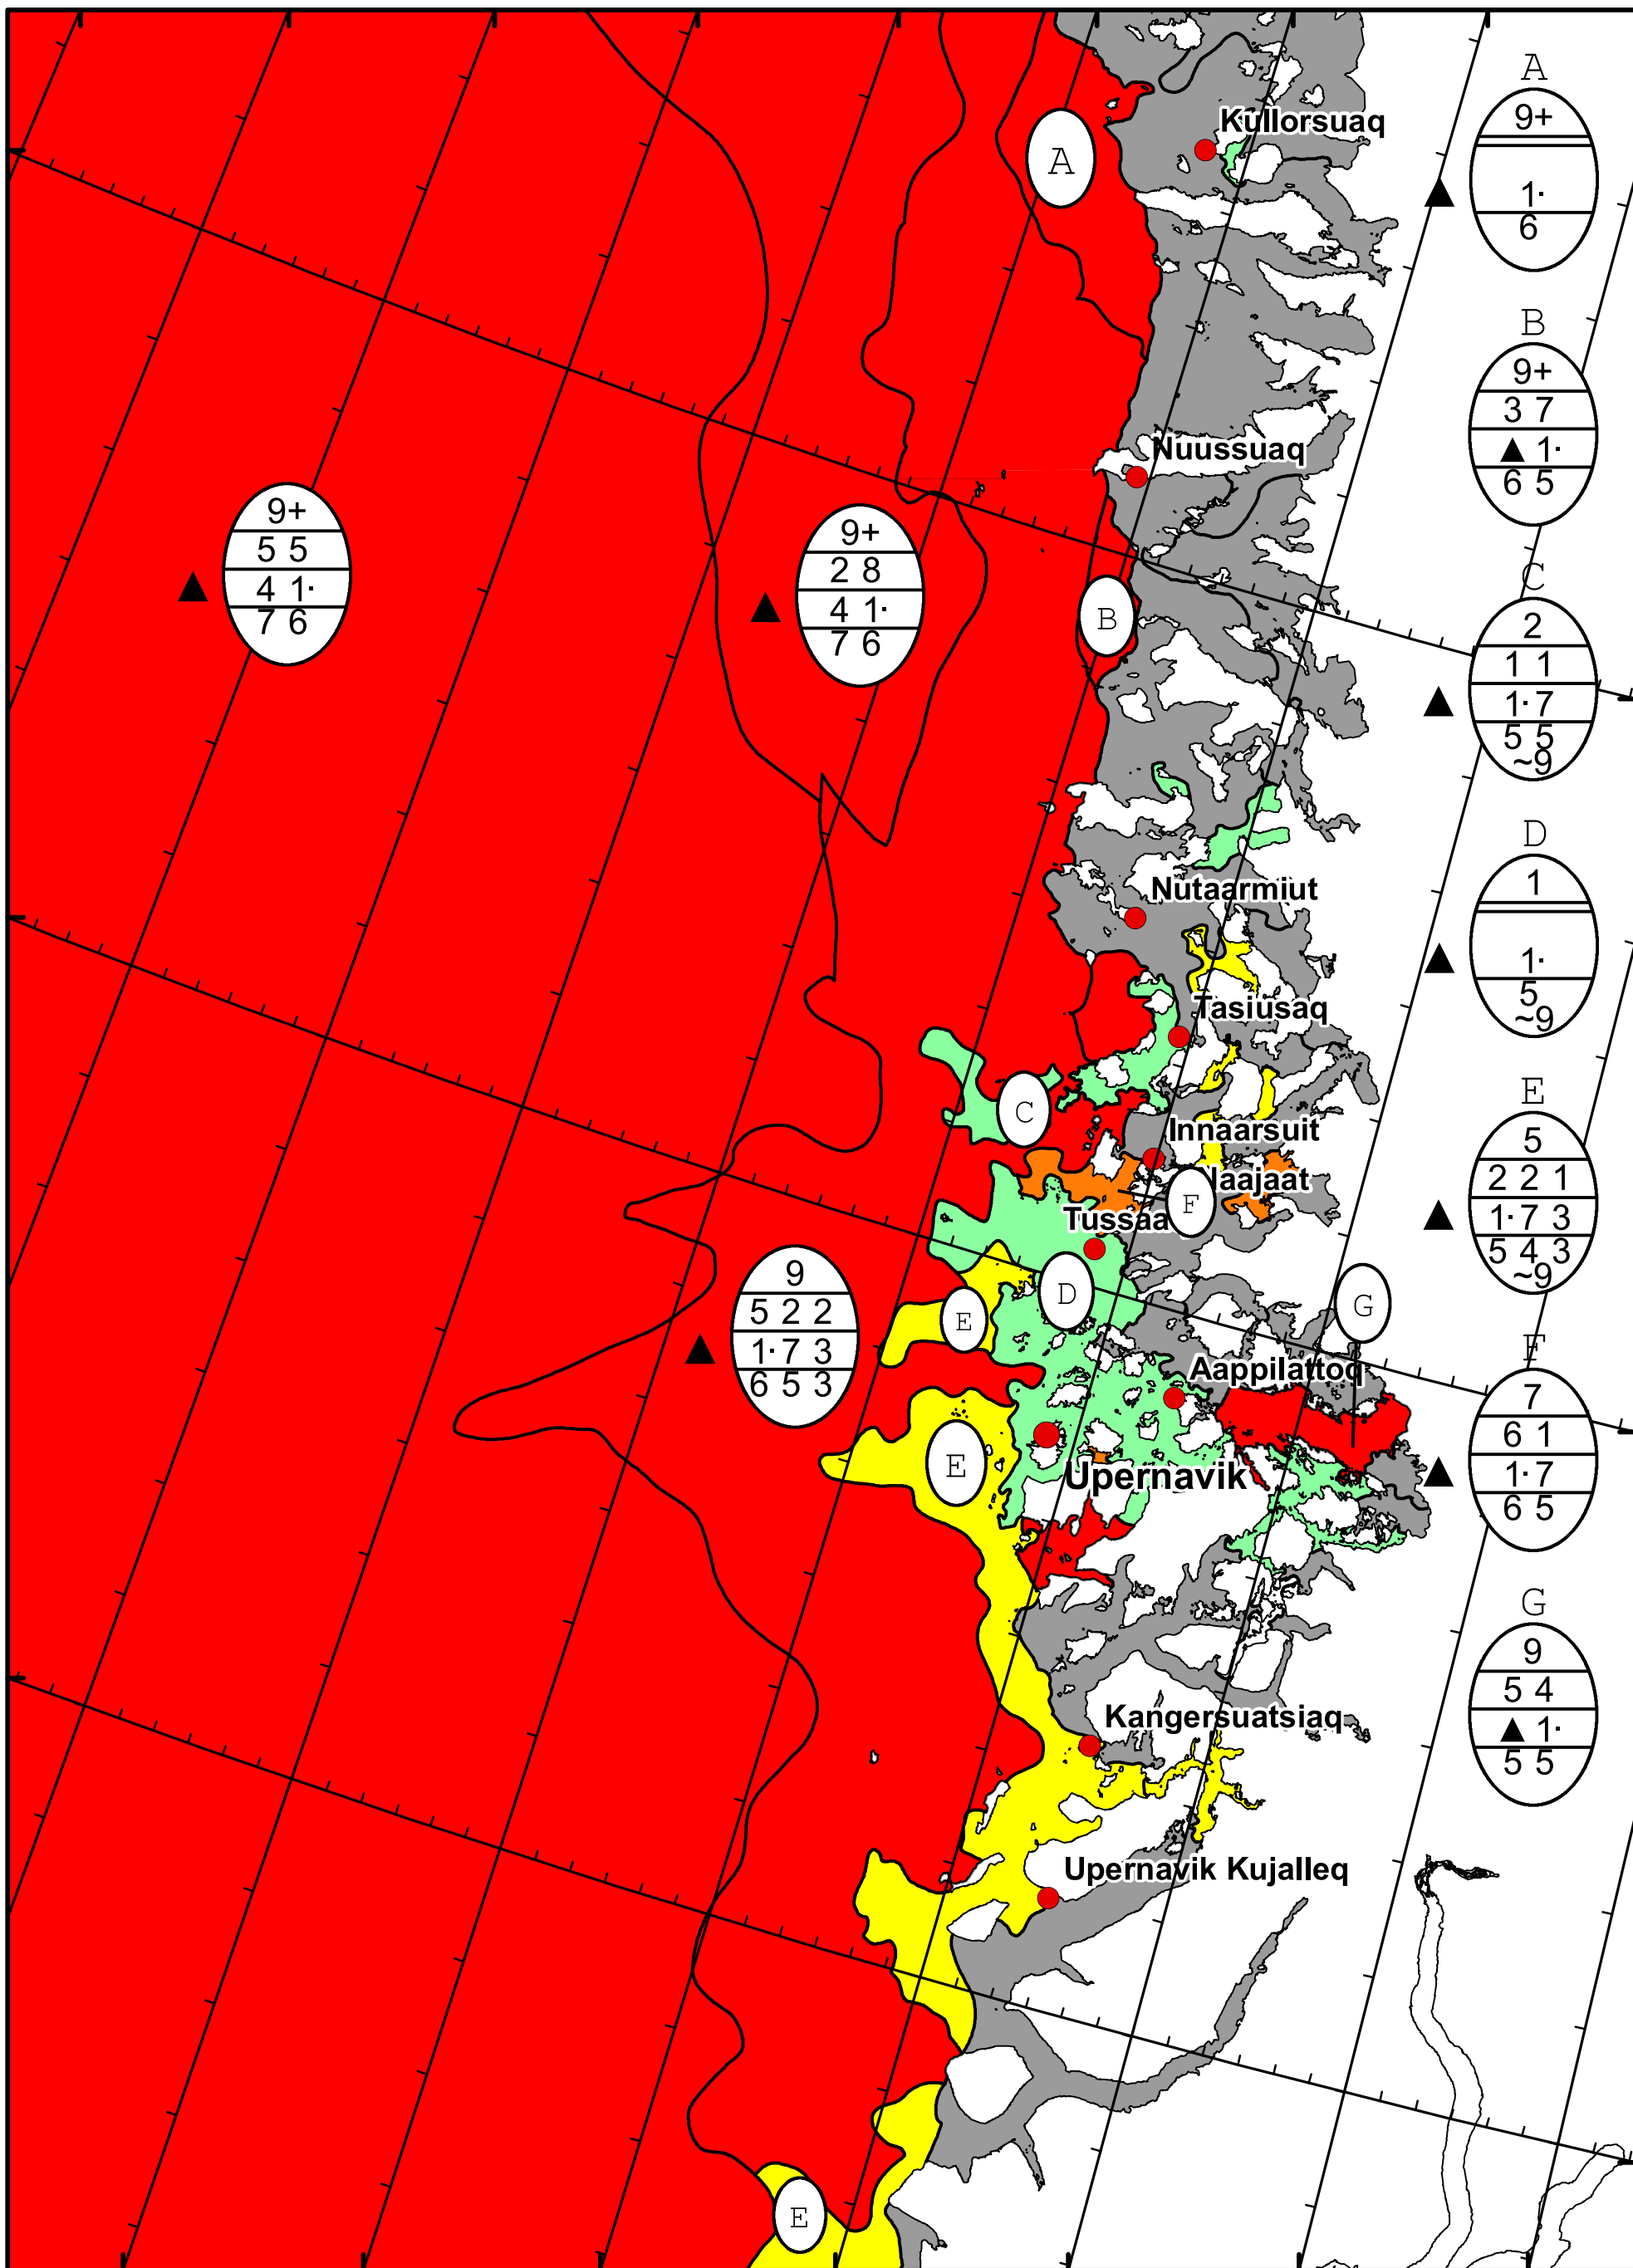

63°W 62°W 61°W 60°W 59°W 58°W 57°W 56°W

74°N

73°N

72°N

74°N

73°N

72°N

DMI  
Ice Service

West Greenland Ice Chart

Danish Meteorological Institute

Valid: 01 May 2024, 21:05 UTC