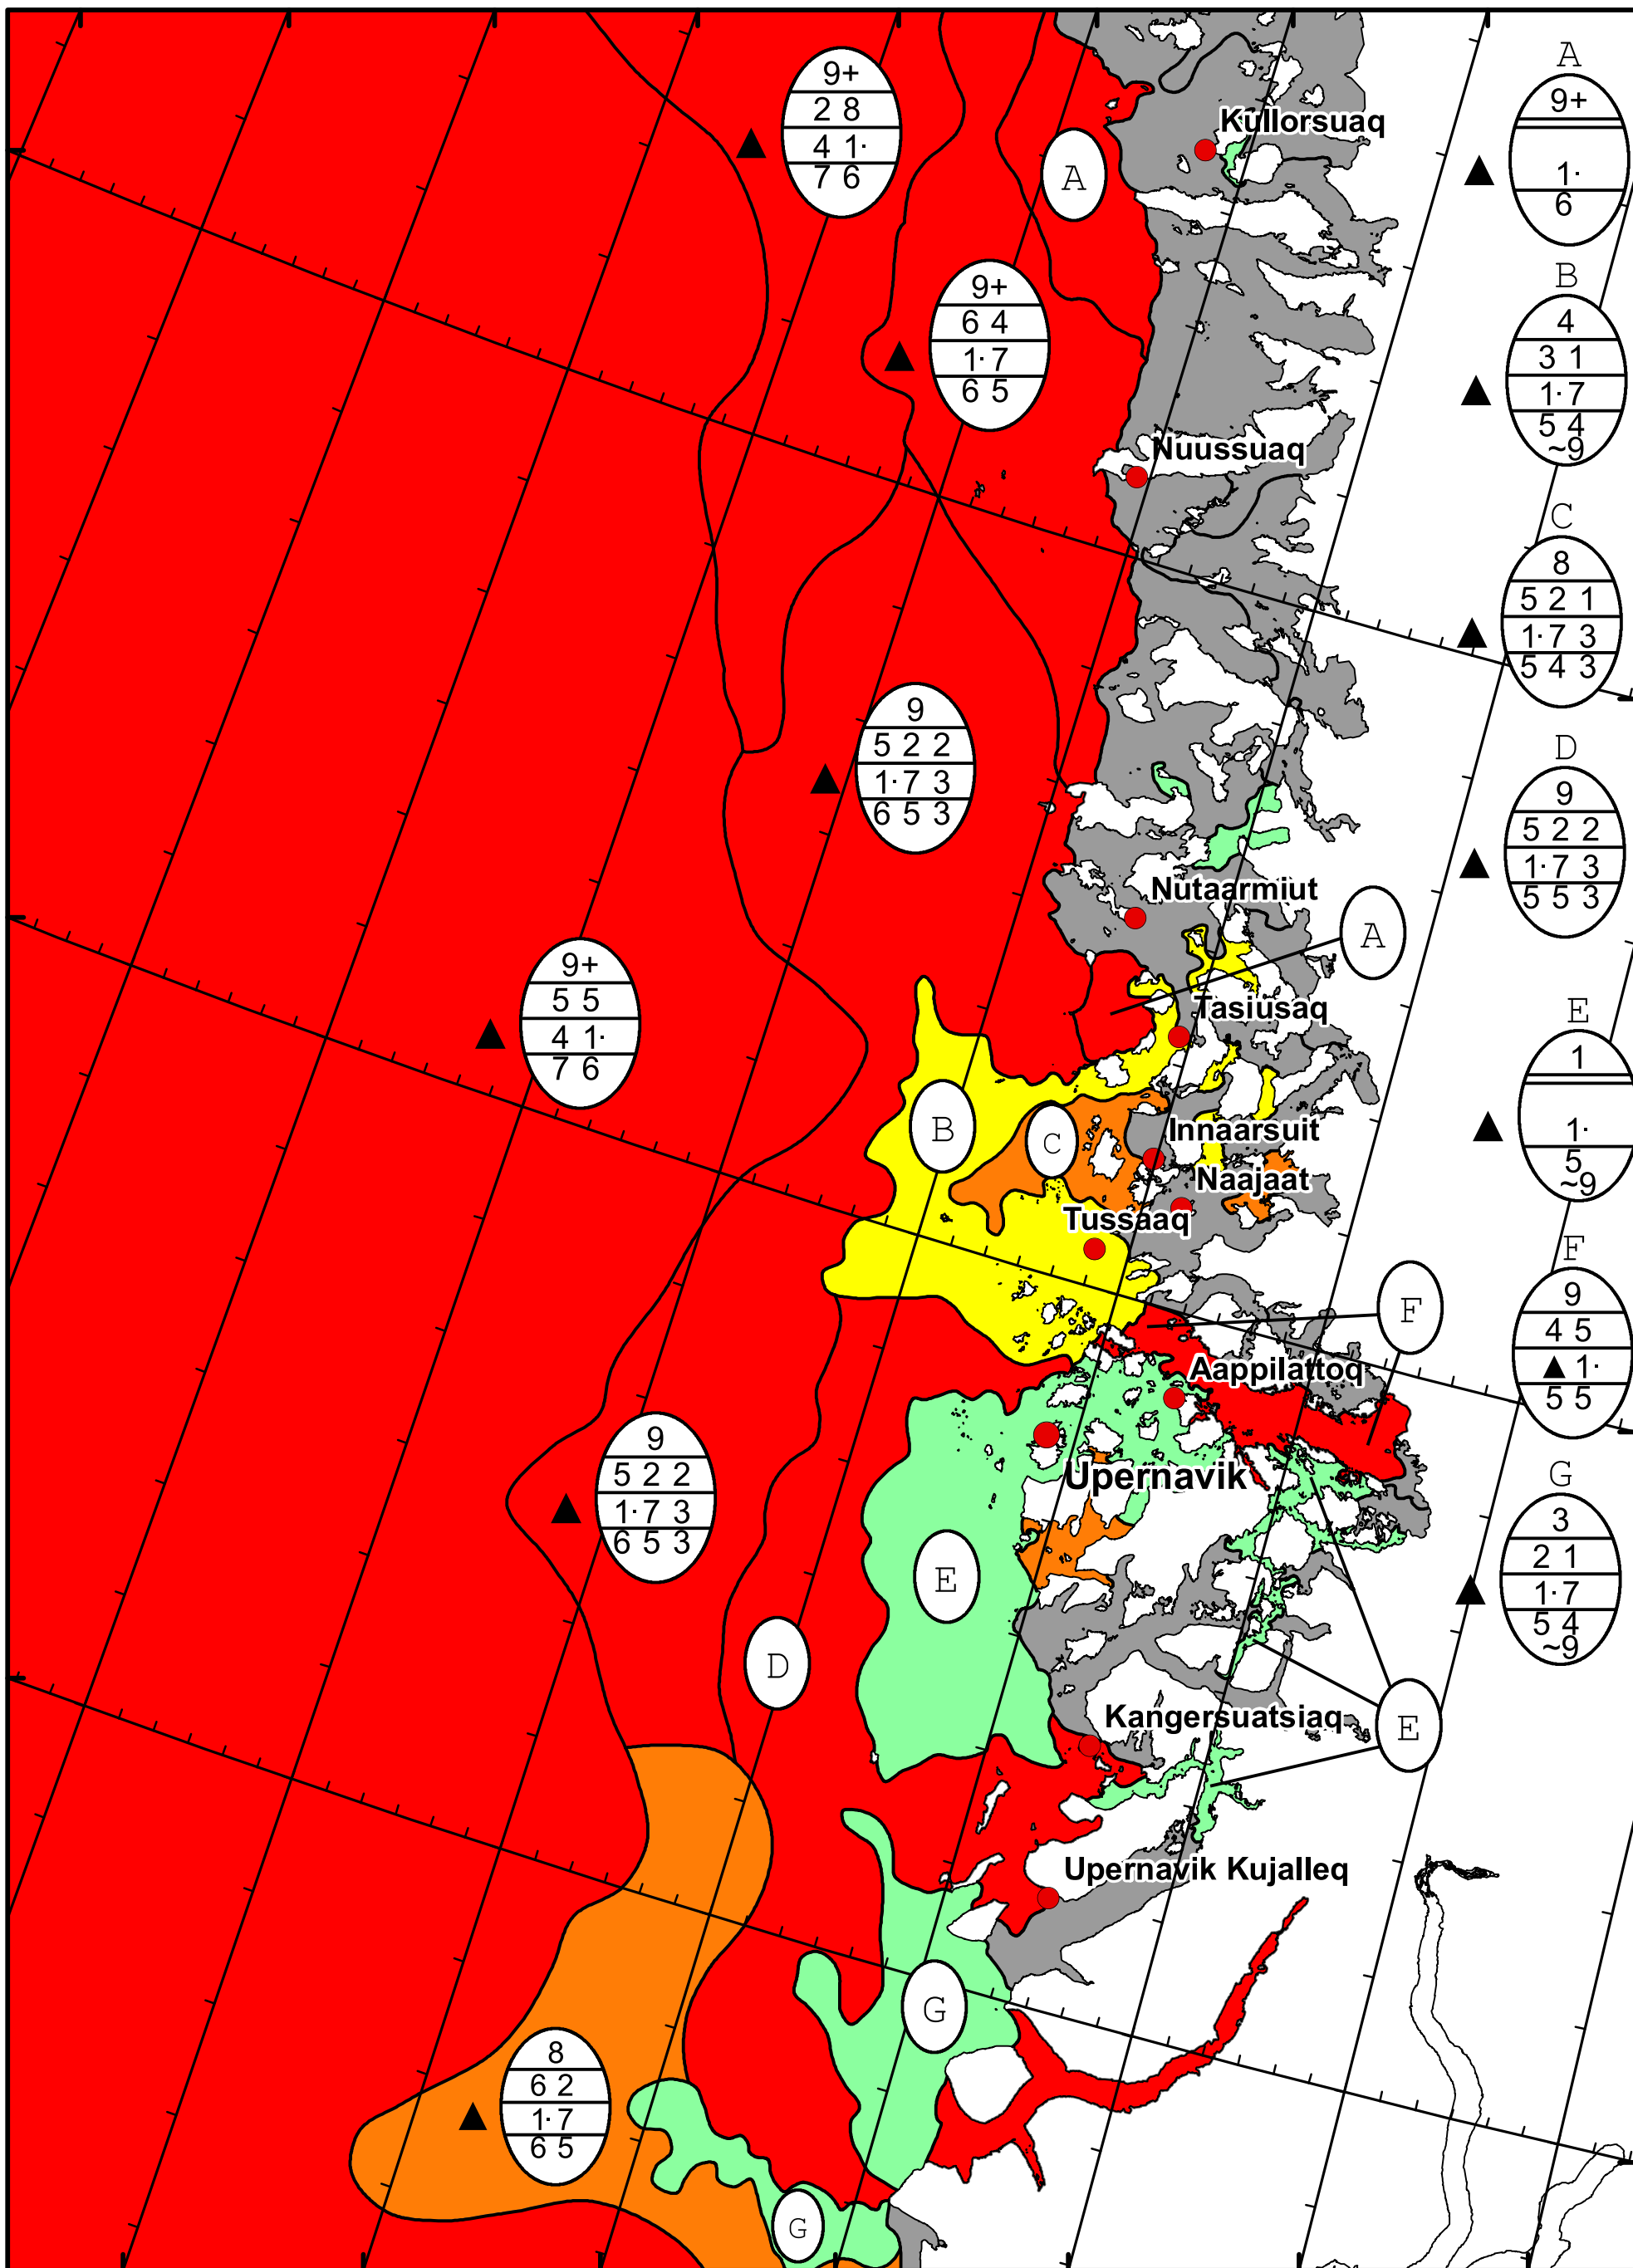

63°W 62°W 61°W 60°W 59°W 58°W 57°W 56°W

74°N

73°N

72°N

74°N

73°N

72°N

DMI  
Ice Service

West Greenland Ice Chart

Danish Meteorological Institute

Valid: 06 May 2024, 21:15 UTC