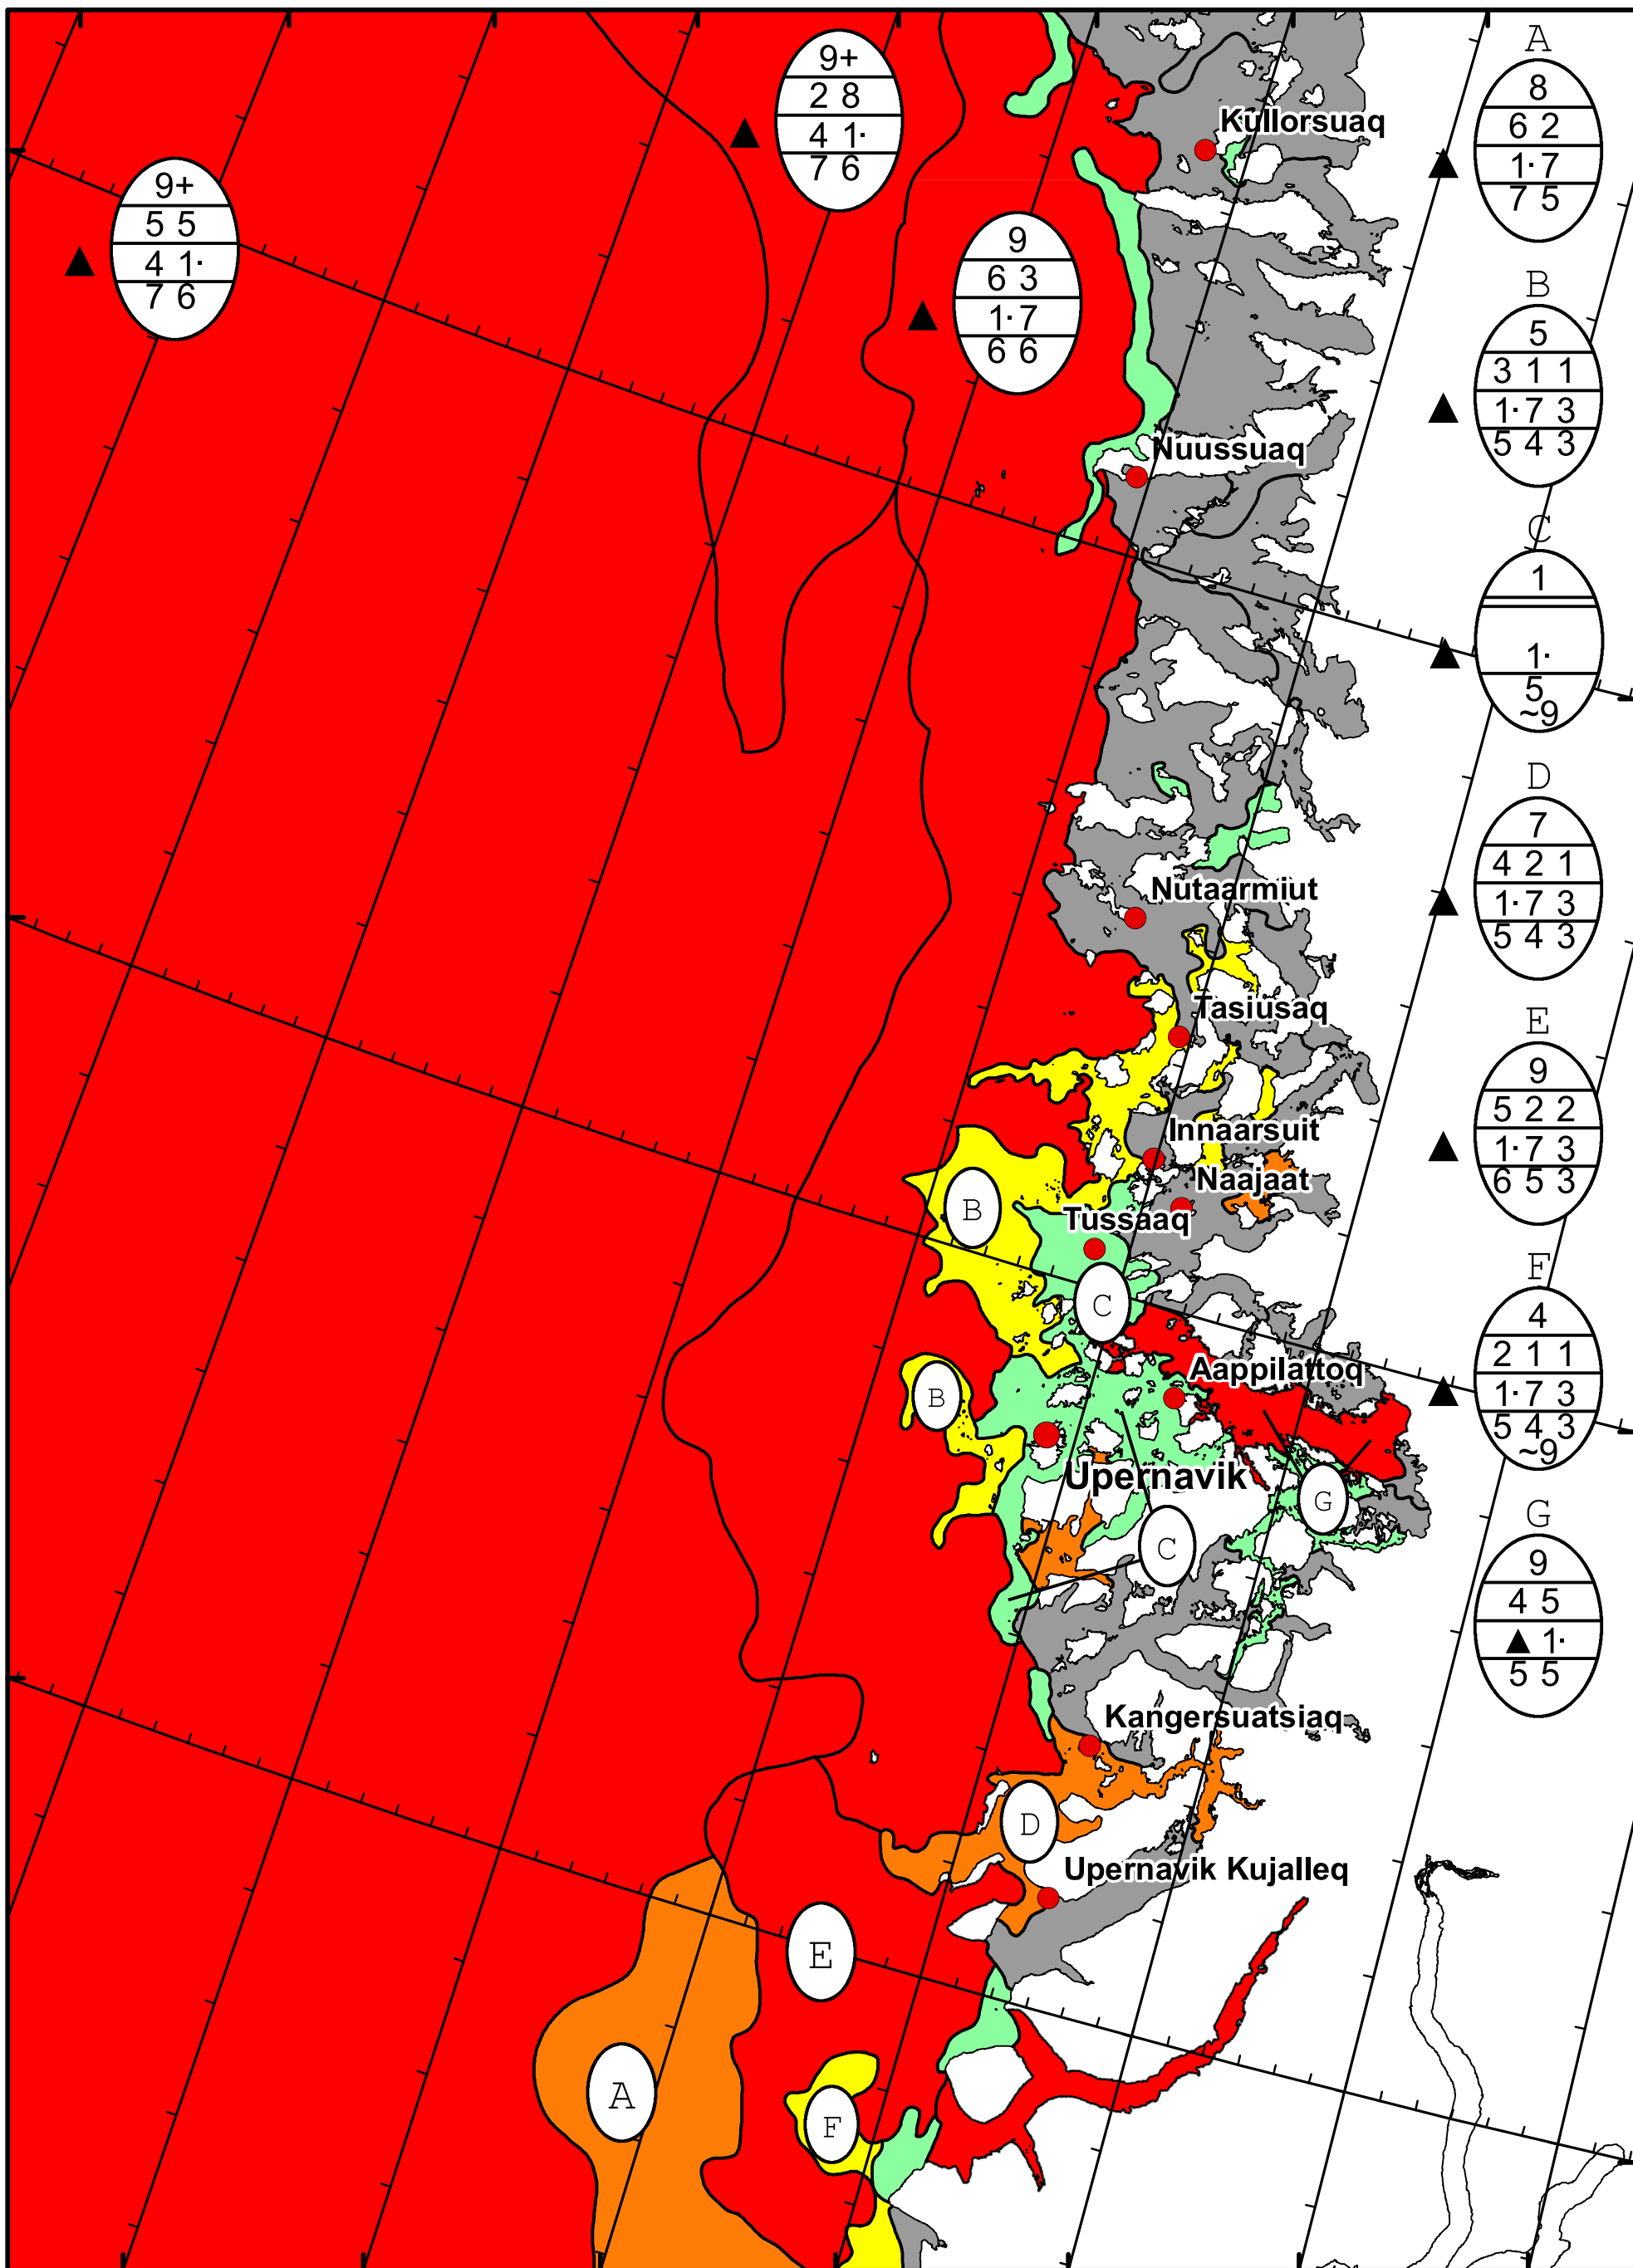

63°W 62°W 61°W 60°W 59°W 58°W 57°W 56°W

74°N

73°N

72°N

74°N

73°N

72°N

DMI  
Ice Service

West Greenland Ice Chart

Danish Meteorological Institute Valid: 12 May 2024, 10:40 UTC