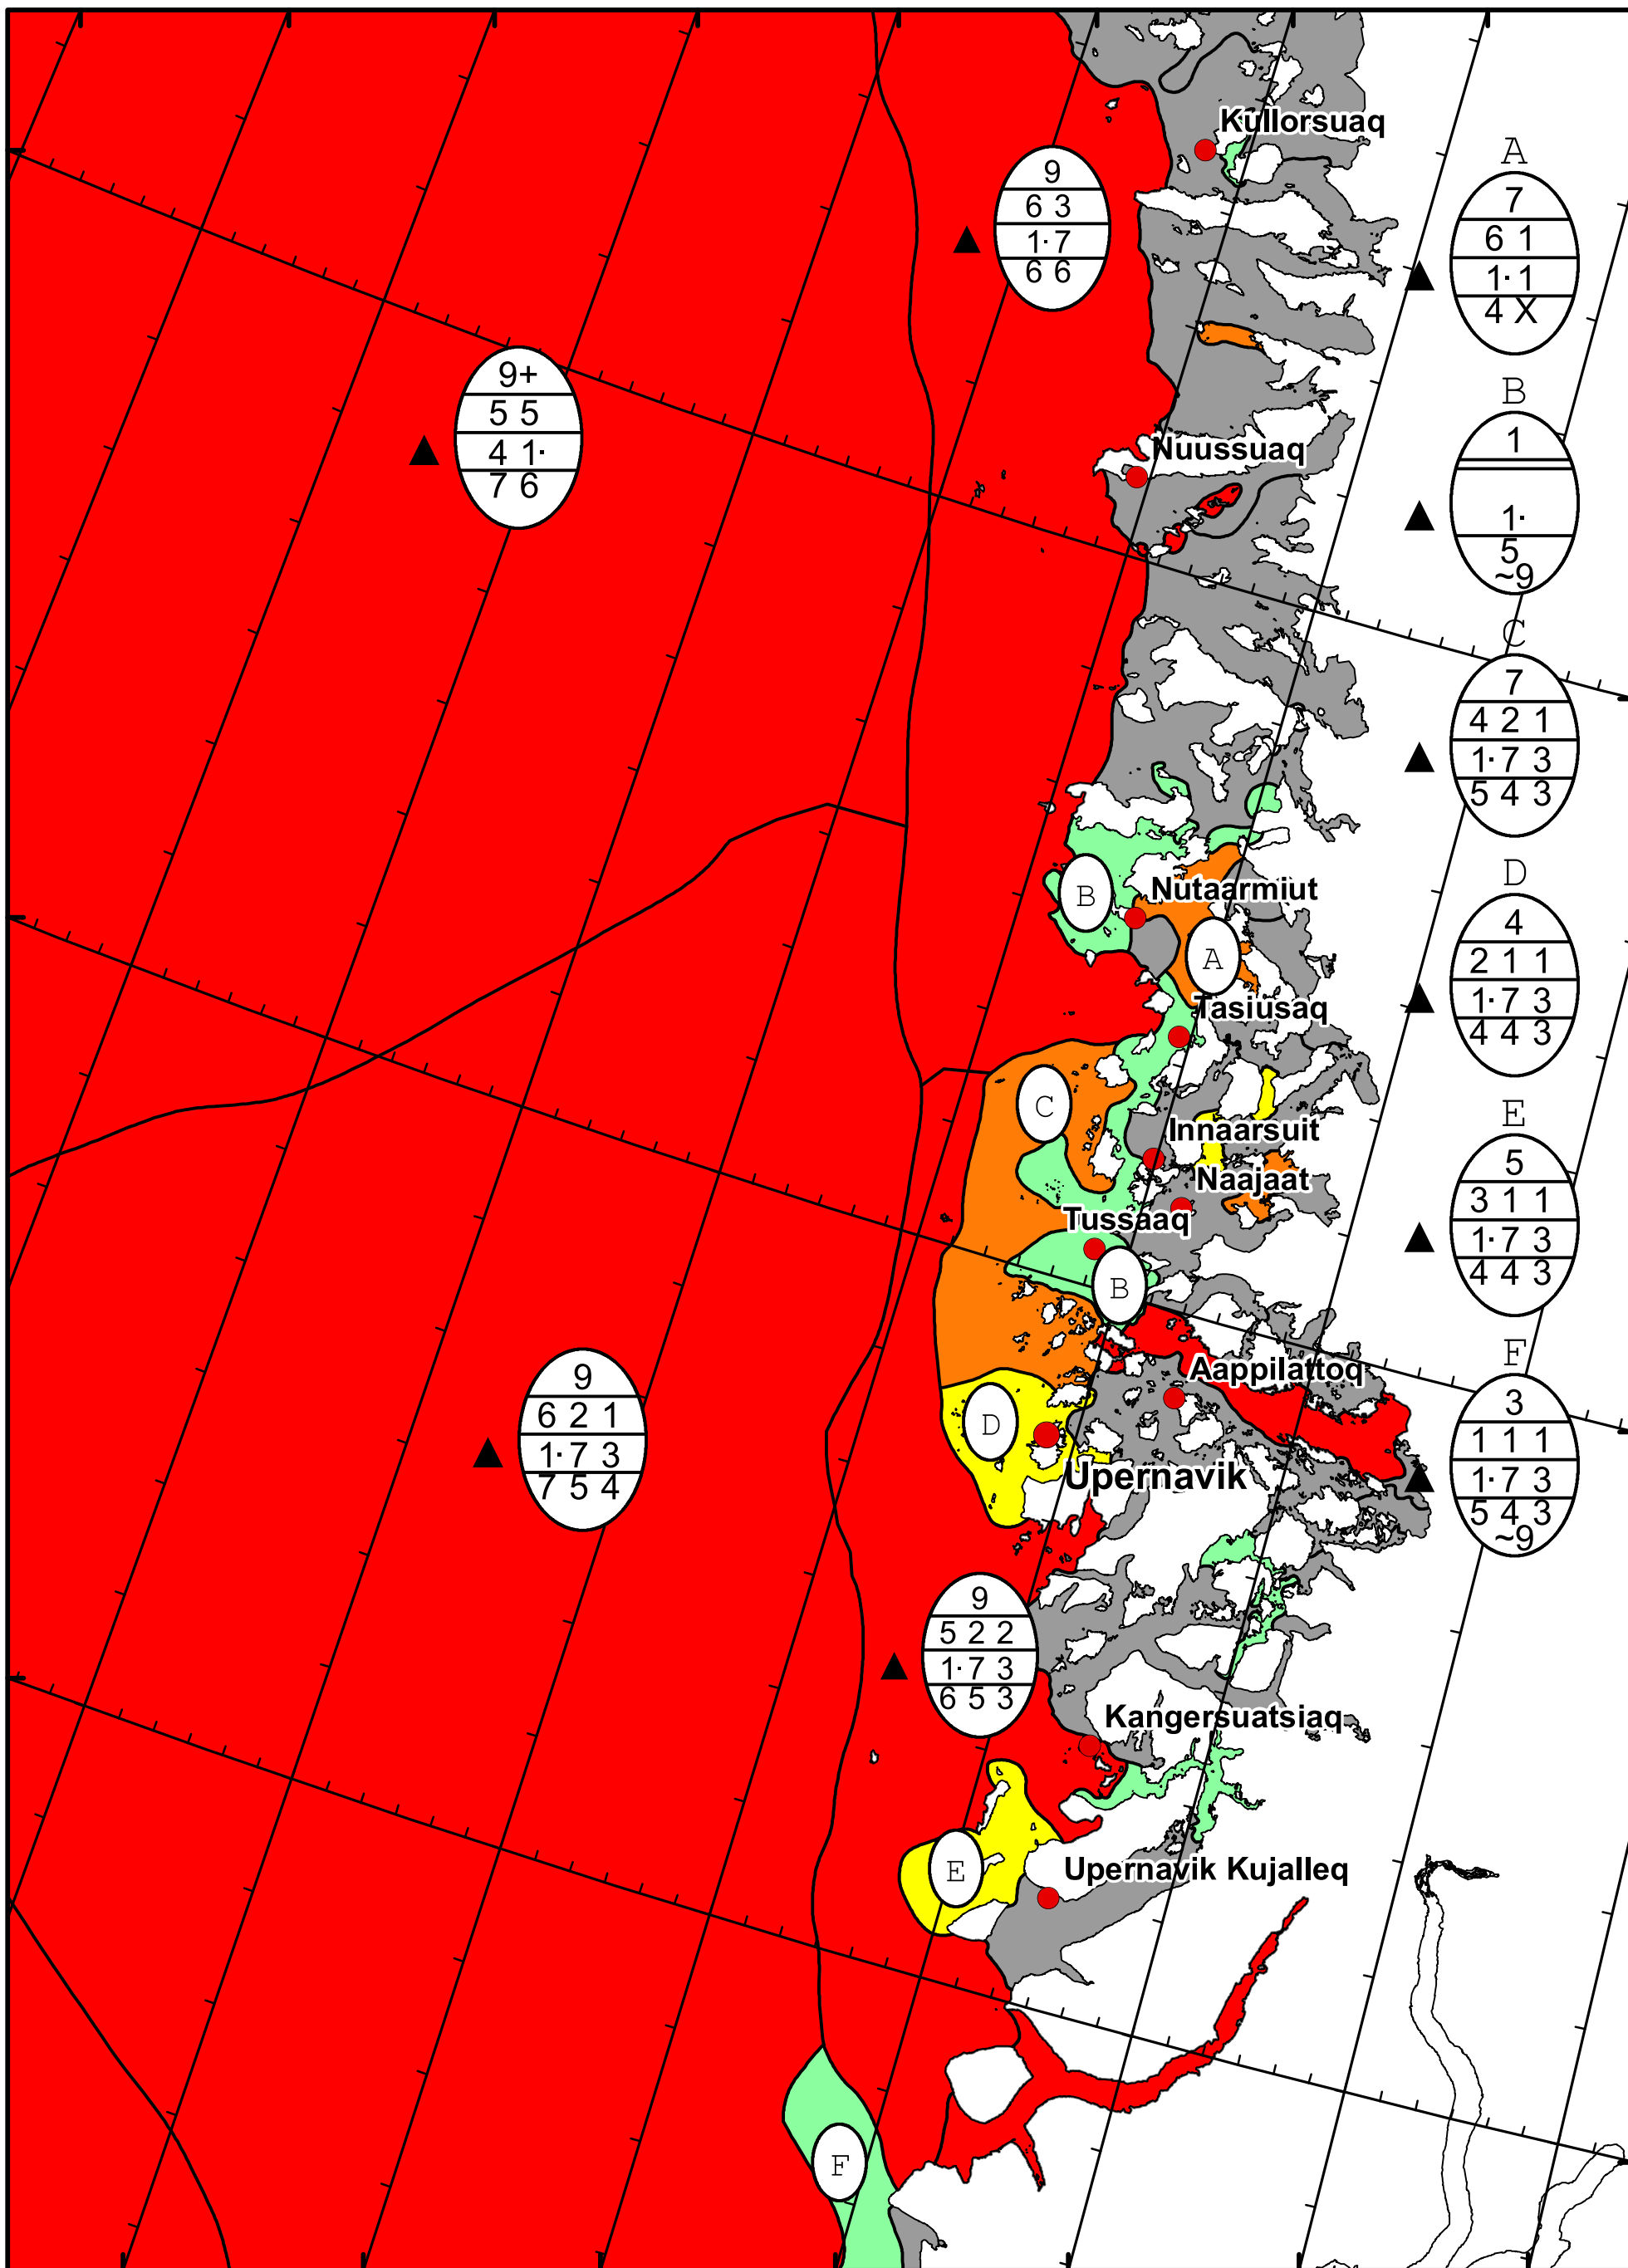

63°W 62°W 61°W 60°W 59°W 58°W 57°W 56°W

74°N

73°N

72°N

74°N

73°N

72°N

DMi
Ice Service

West Greenland Ice Chart

Danish Meteorological Institute

Valid: 13 May 2024, 10:00 UTC