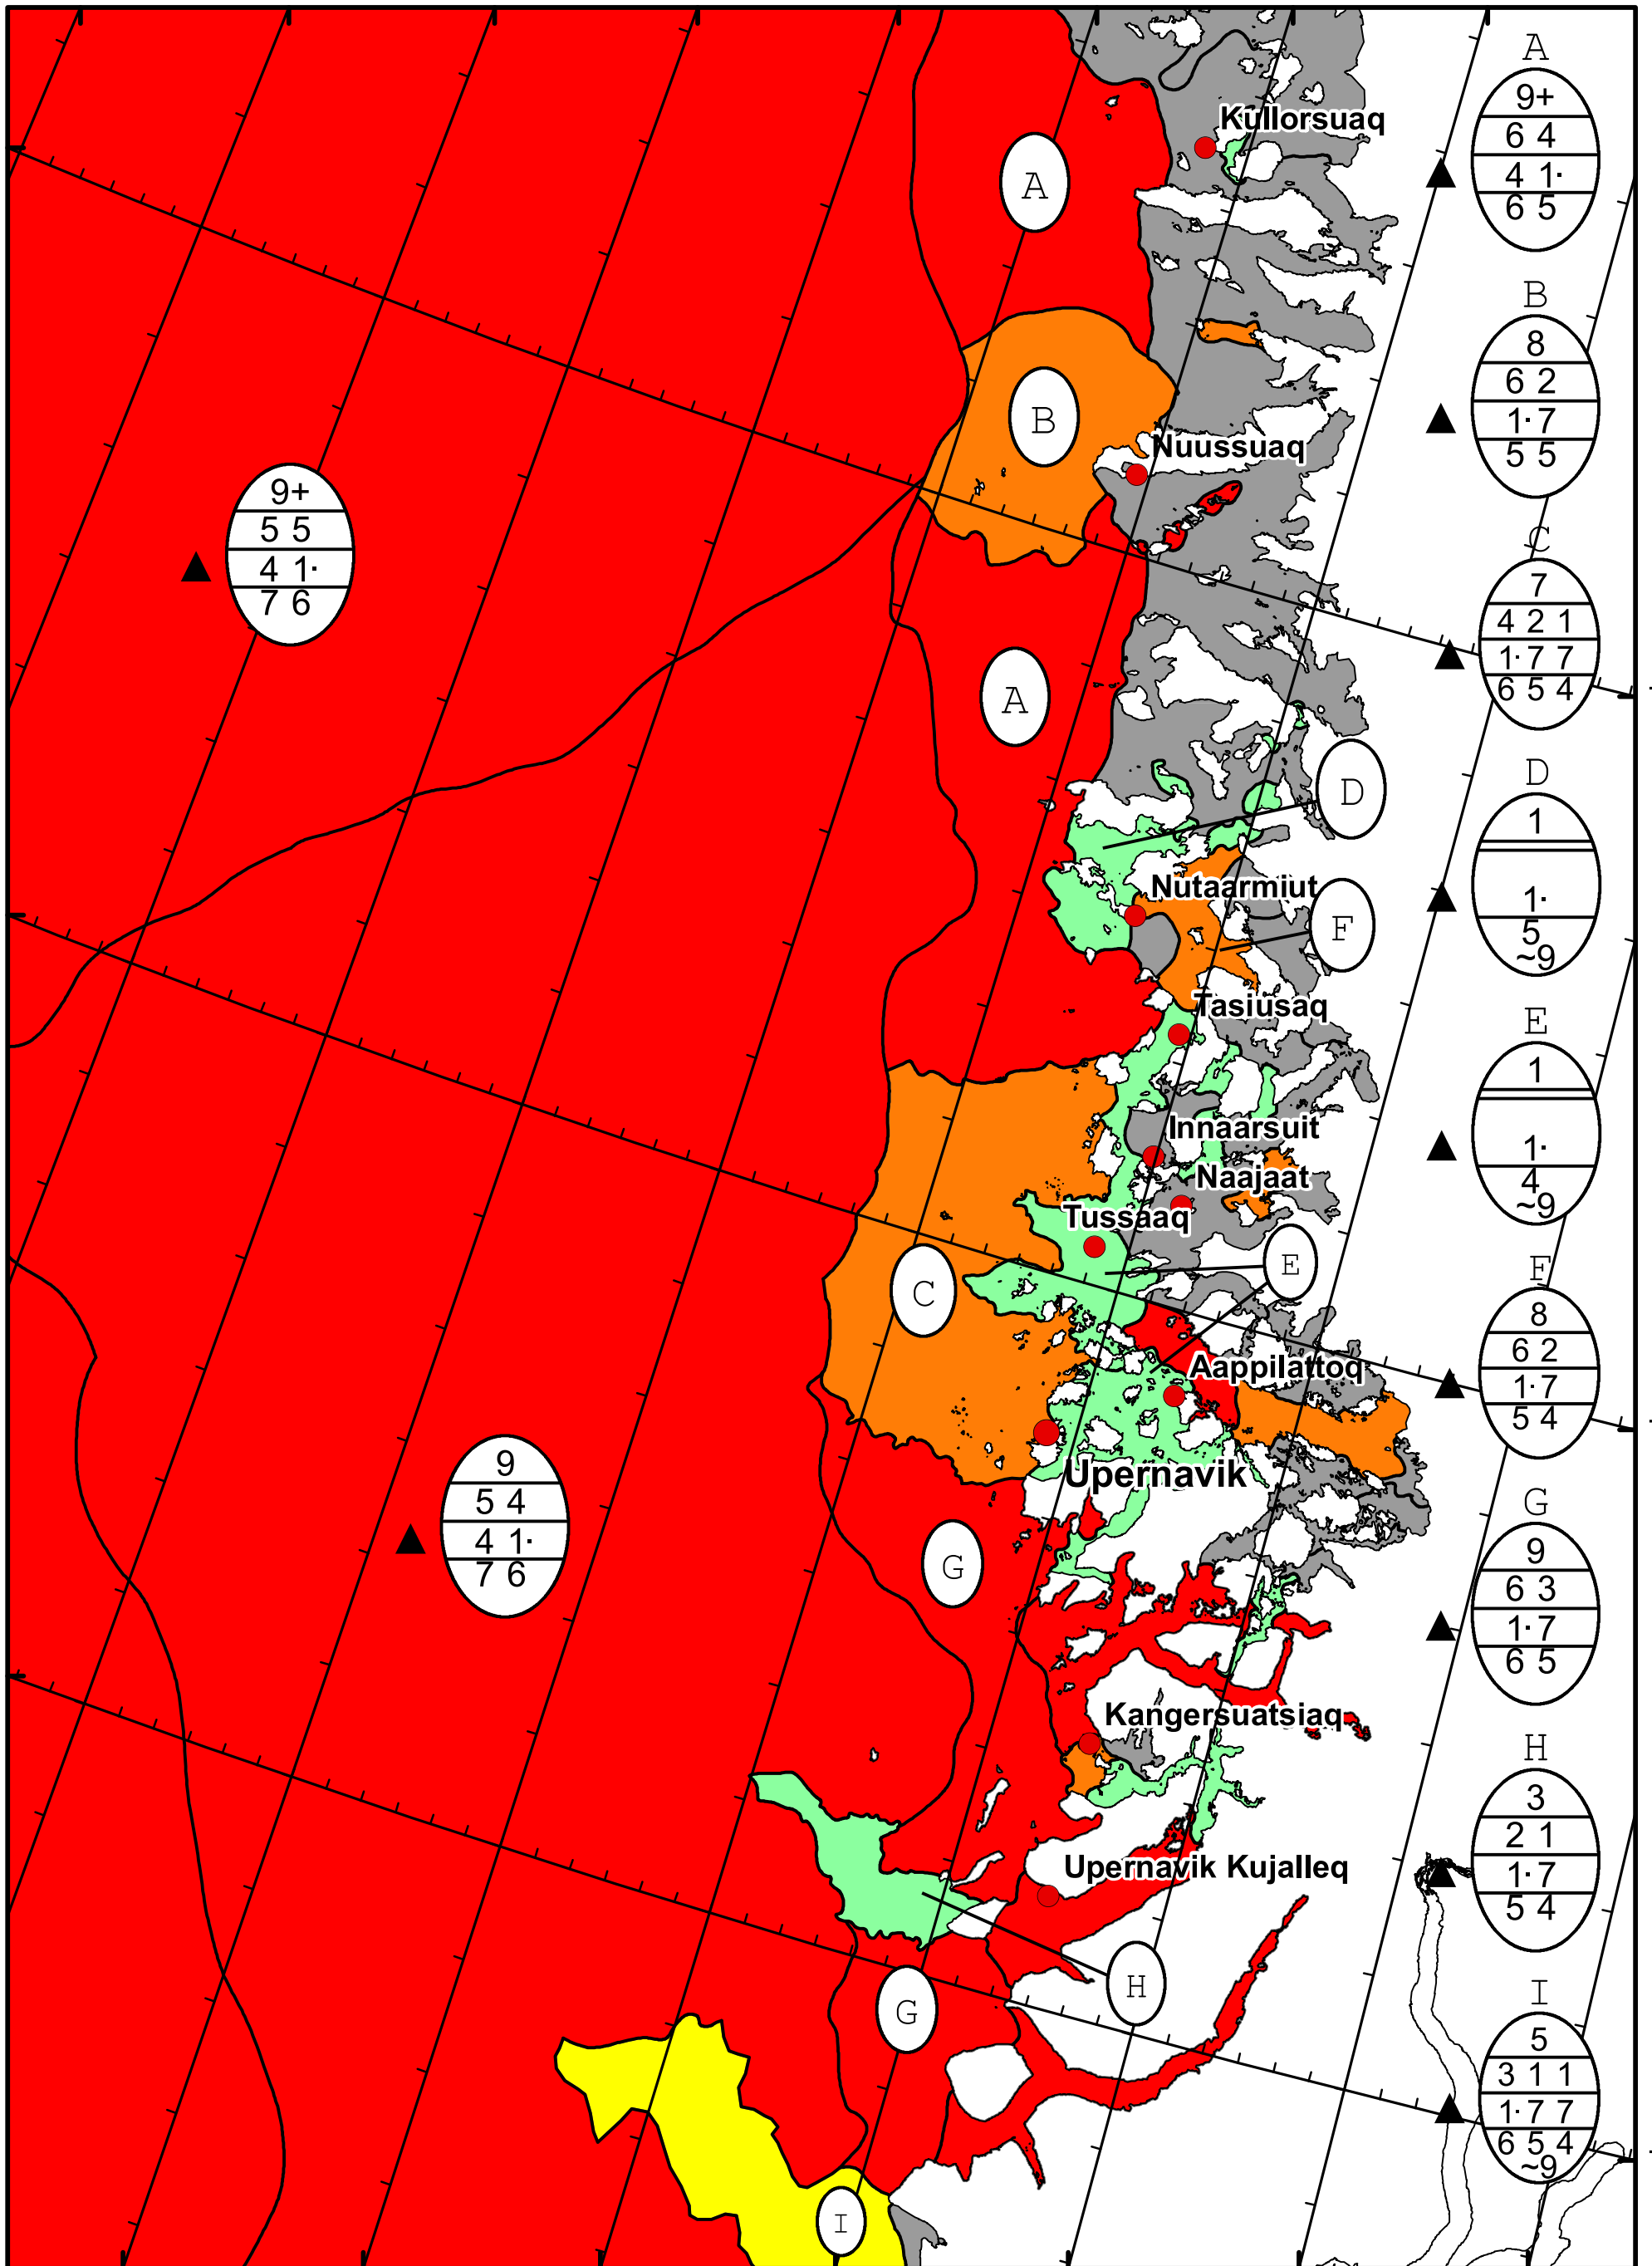

63°W 62°W 61°W 60°W 59°W 58°W 57°W 56°W

74°N

73°N

72°N

74°N

73°N

72°N

DMI
Ice Service

West Greenland Ice Chart

Danish Meteorological Institute

Valid: 17 May 2024, 10:30 UTC