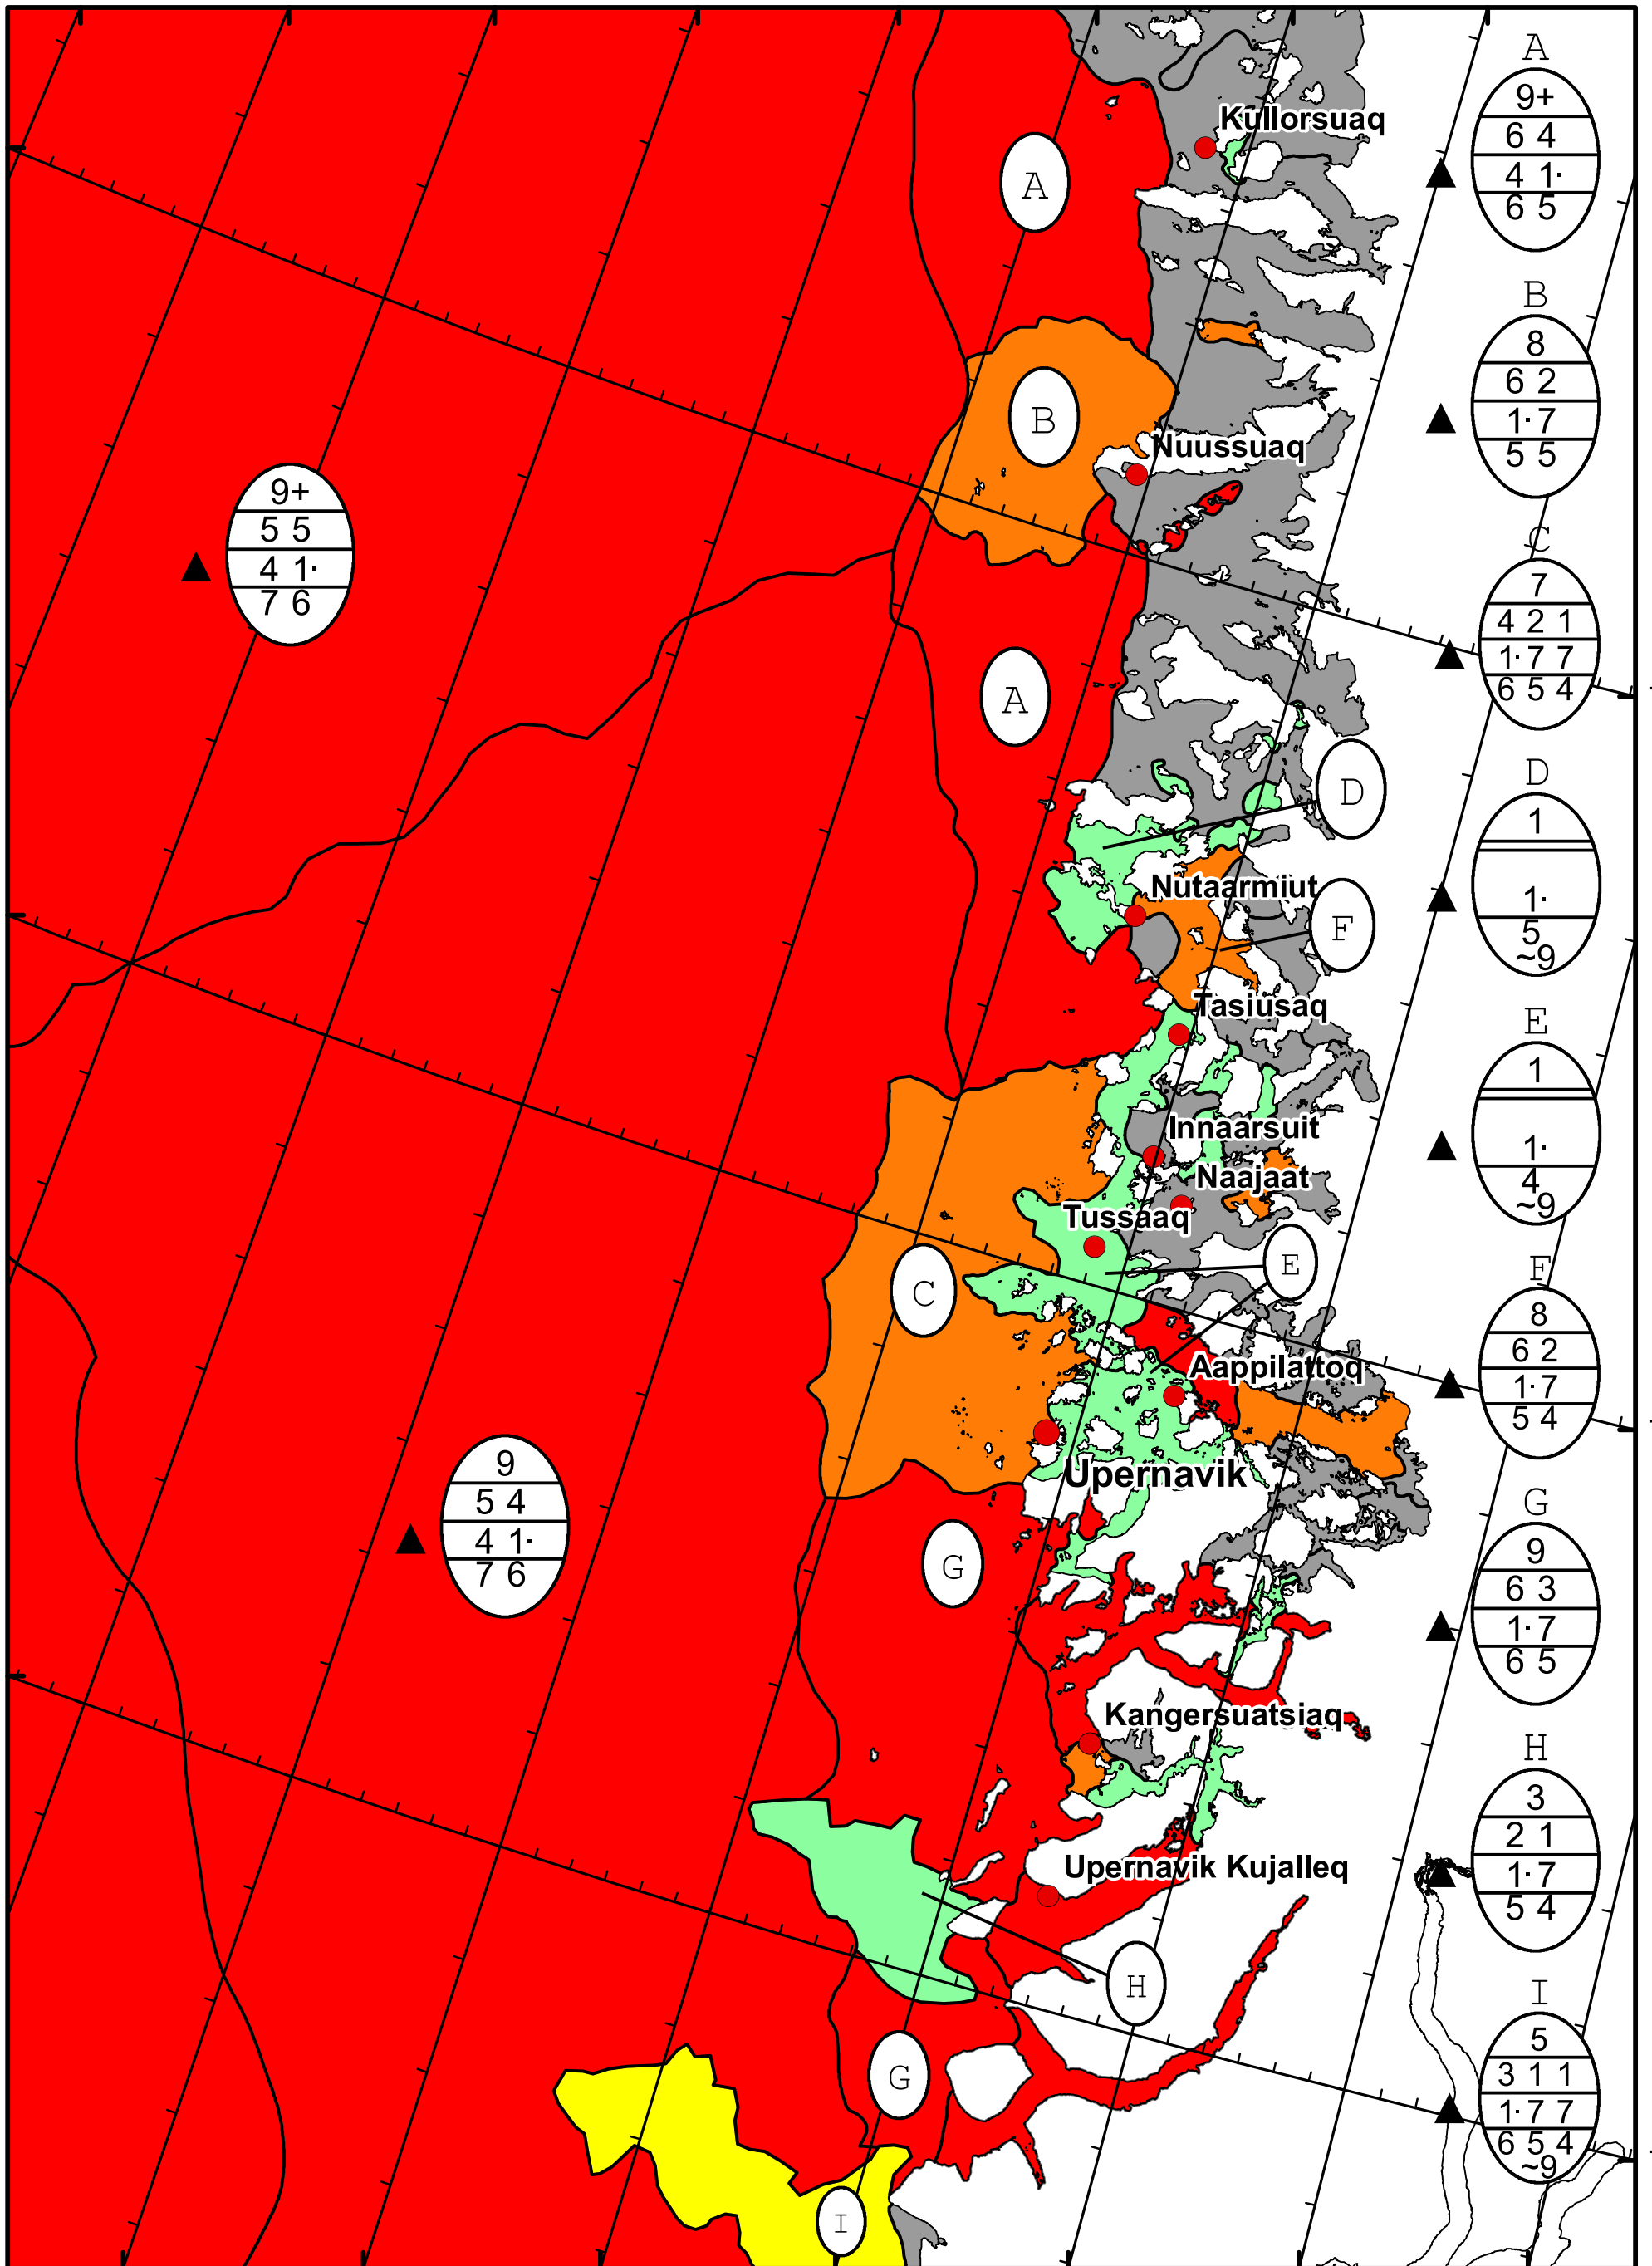

63°W 62°W 61°W 60°W 59°W 58°W 57°W 56°W

74°N

73°N

72°N

74°N

73°N

72°N

DMI  
Ice Service

West Greenland Ice Chart

Danish Meteorological Institute

Valid: 18 May 2024, 10:40 UTC