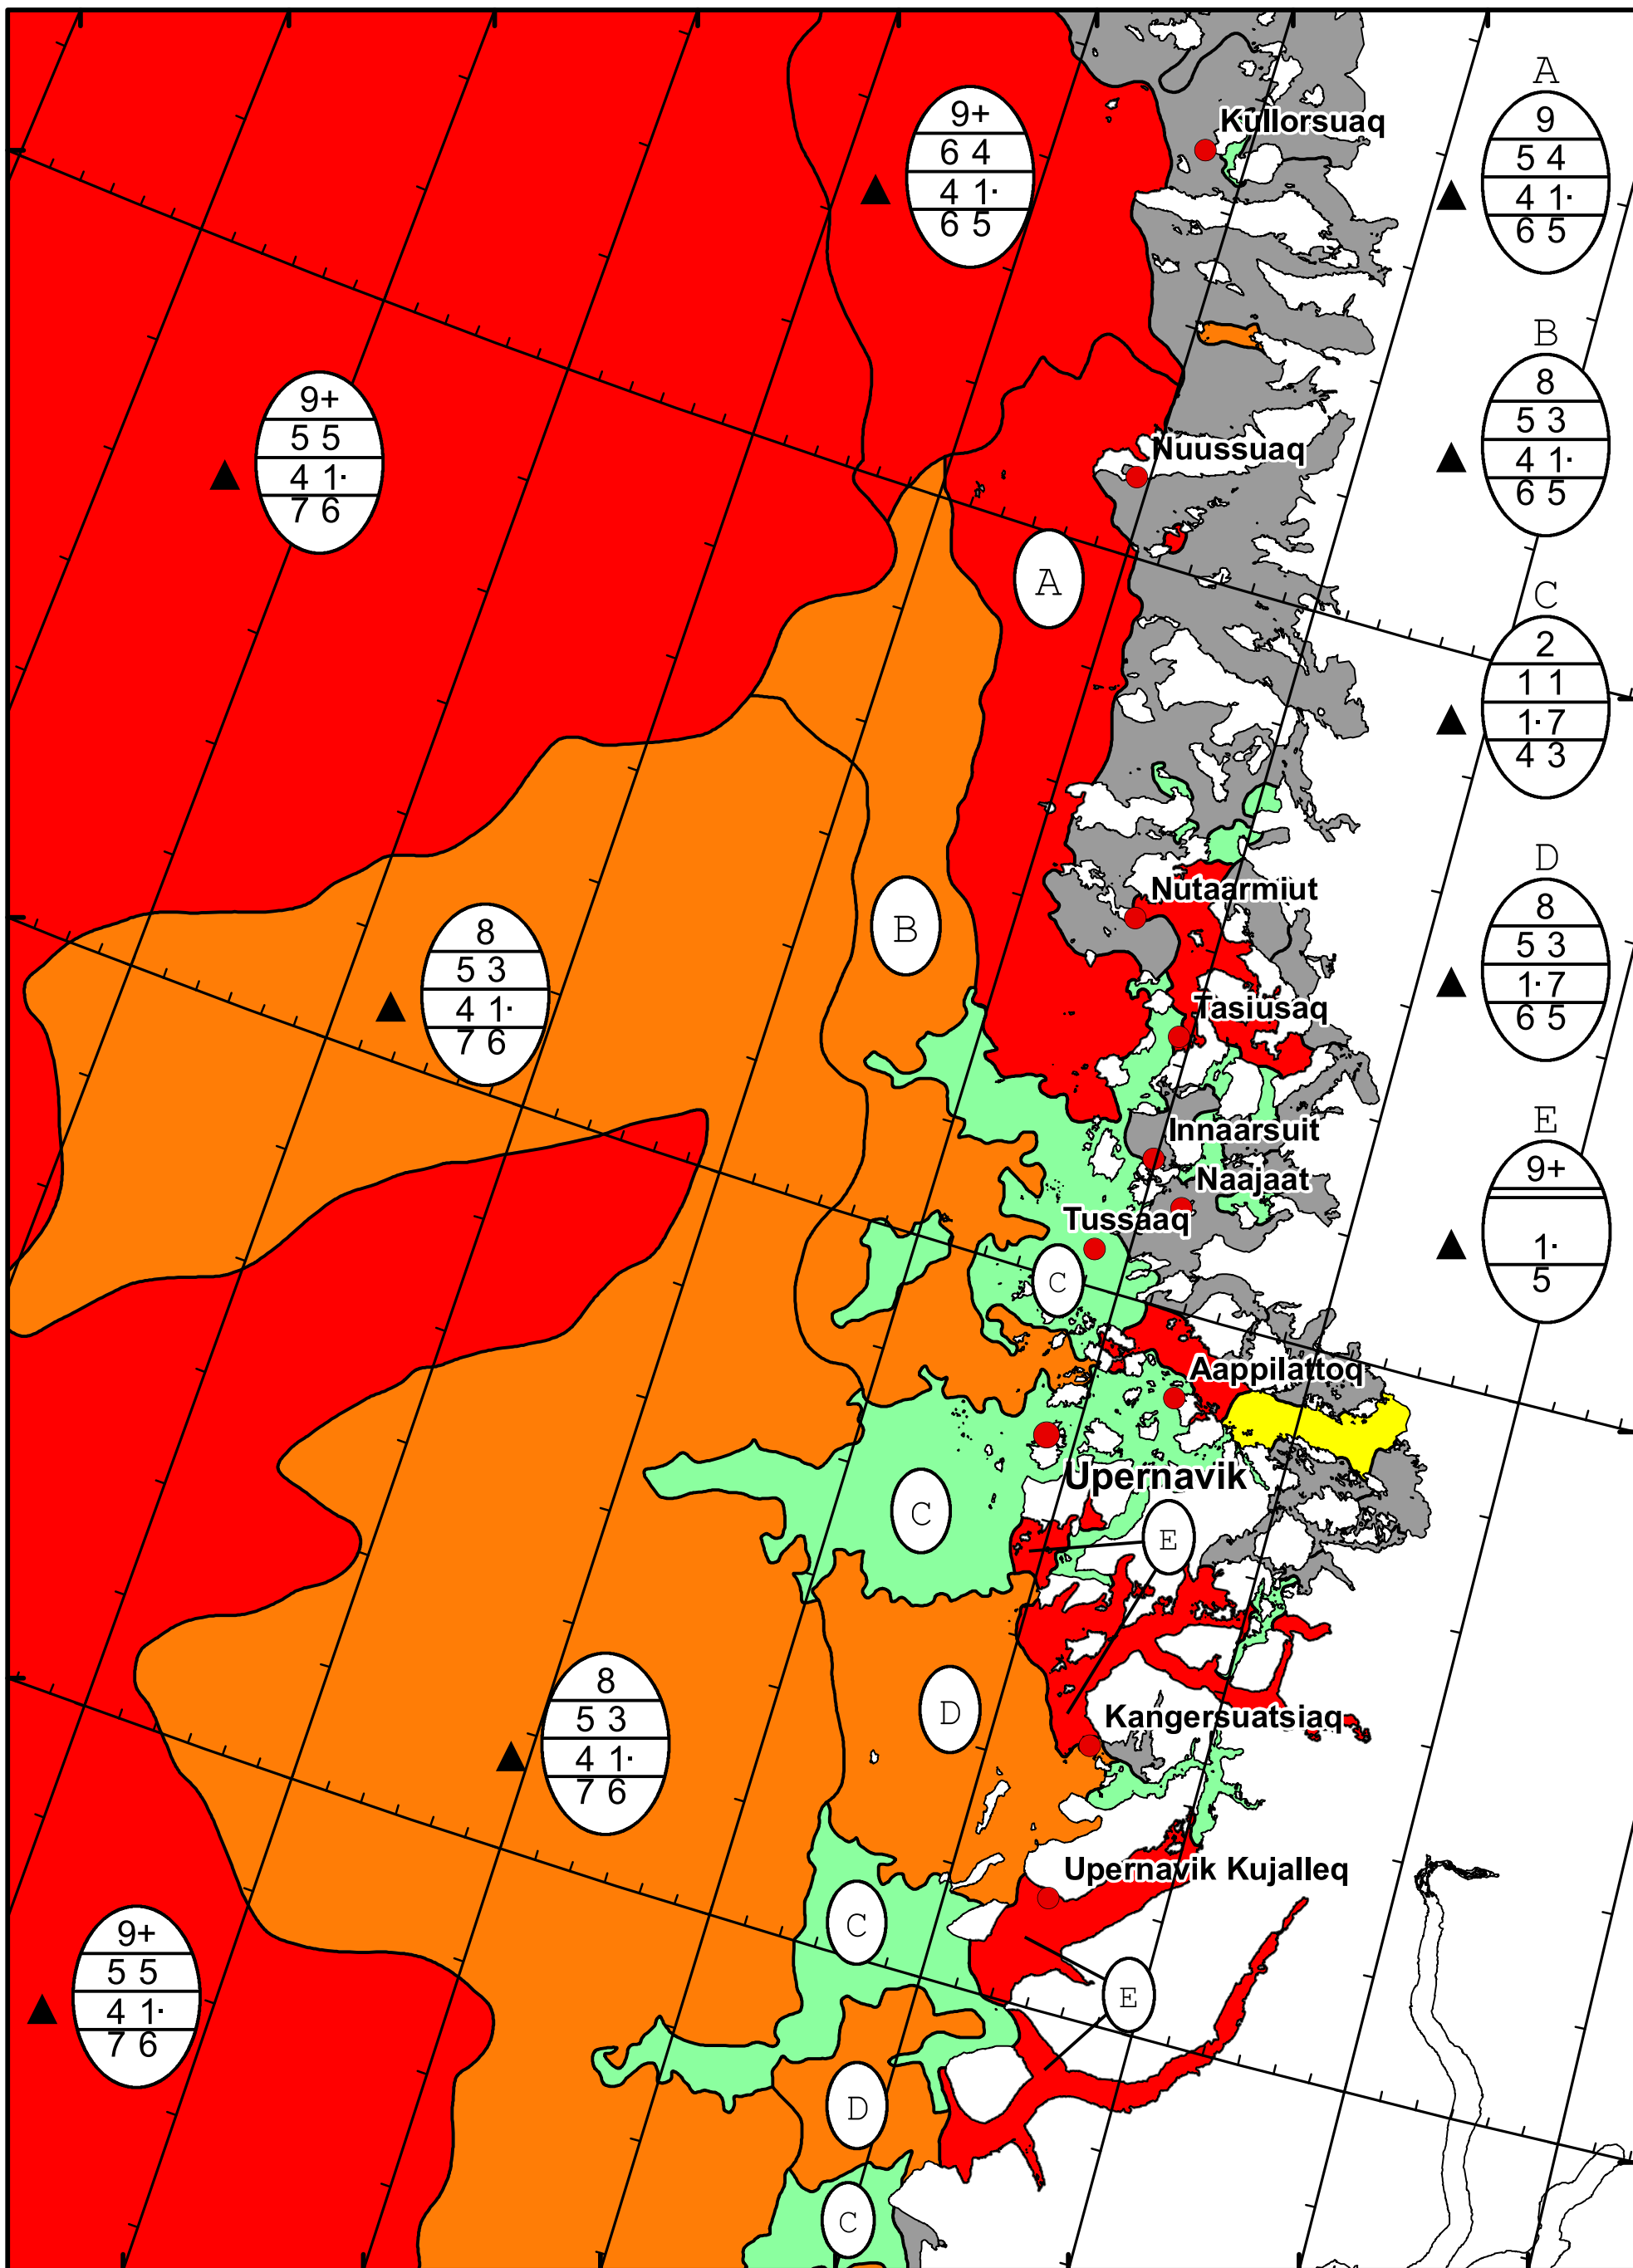

63°W 62°W 61°W 60°W 59°W 58°W 57°W 56°W

74°N

73°N

72°N

74°N

73°N

72°N

DMI  
Ice Service

West Greenland Ice Chart

Danish Meteorological Institute

Valid: 21 May 2024, 21:05 UTC