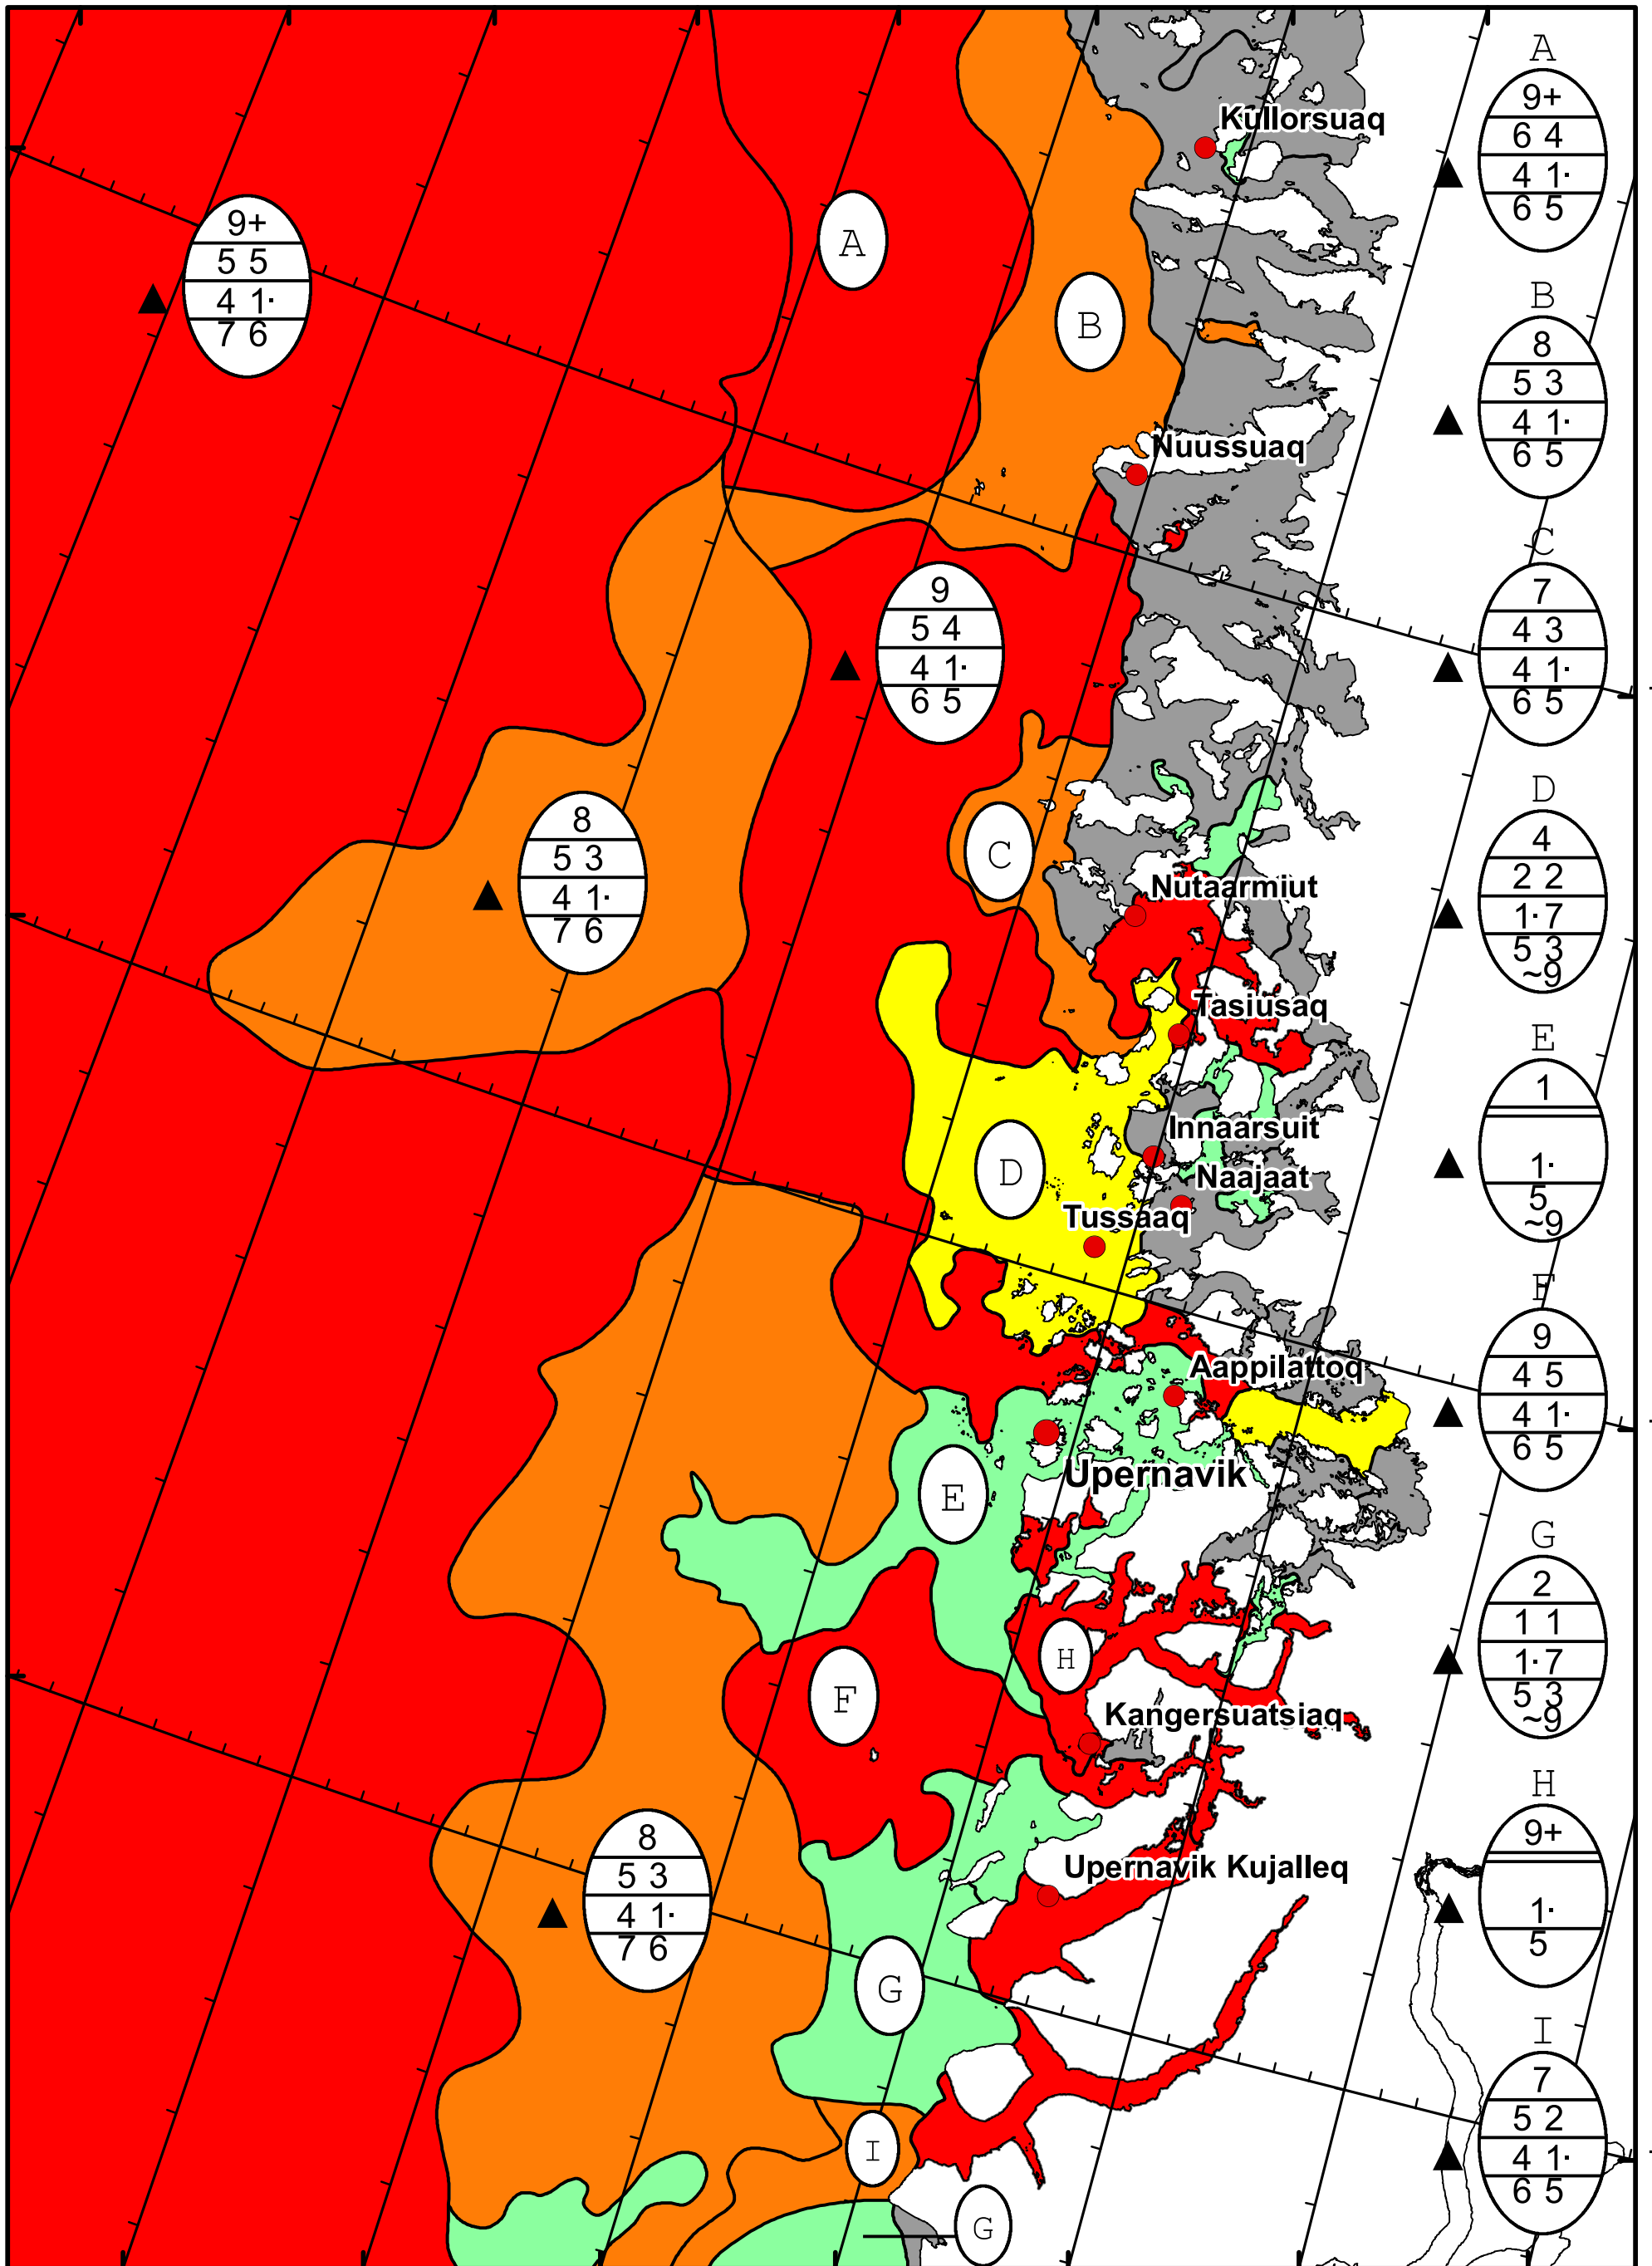

63°W 62°W 61°W 60°W 59°W 58°W 57°W 56°W

74°N

73°N

72°N

**DMI**  
 Ice Service

**West Greenland Ice Chart**  
 Danish Meteorological Institute Valid: 27 May 2024, 11:05 UTC