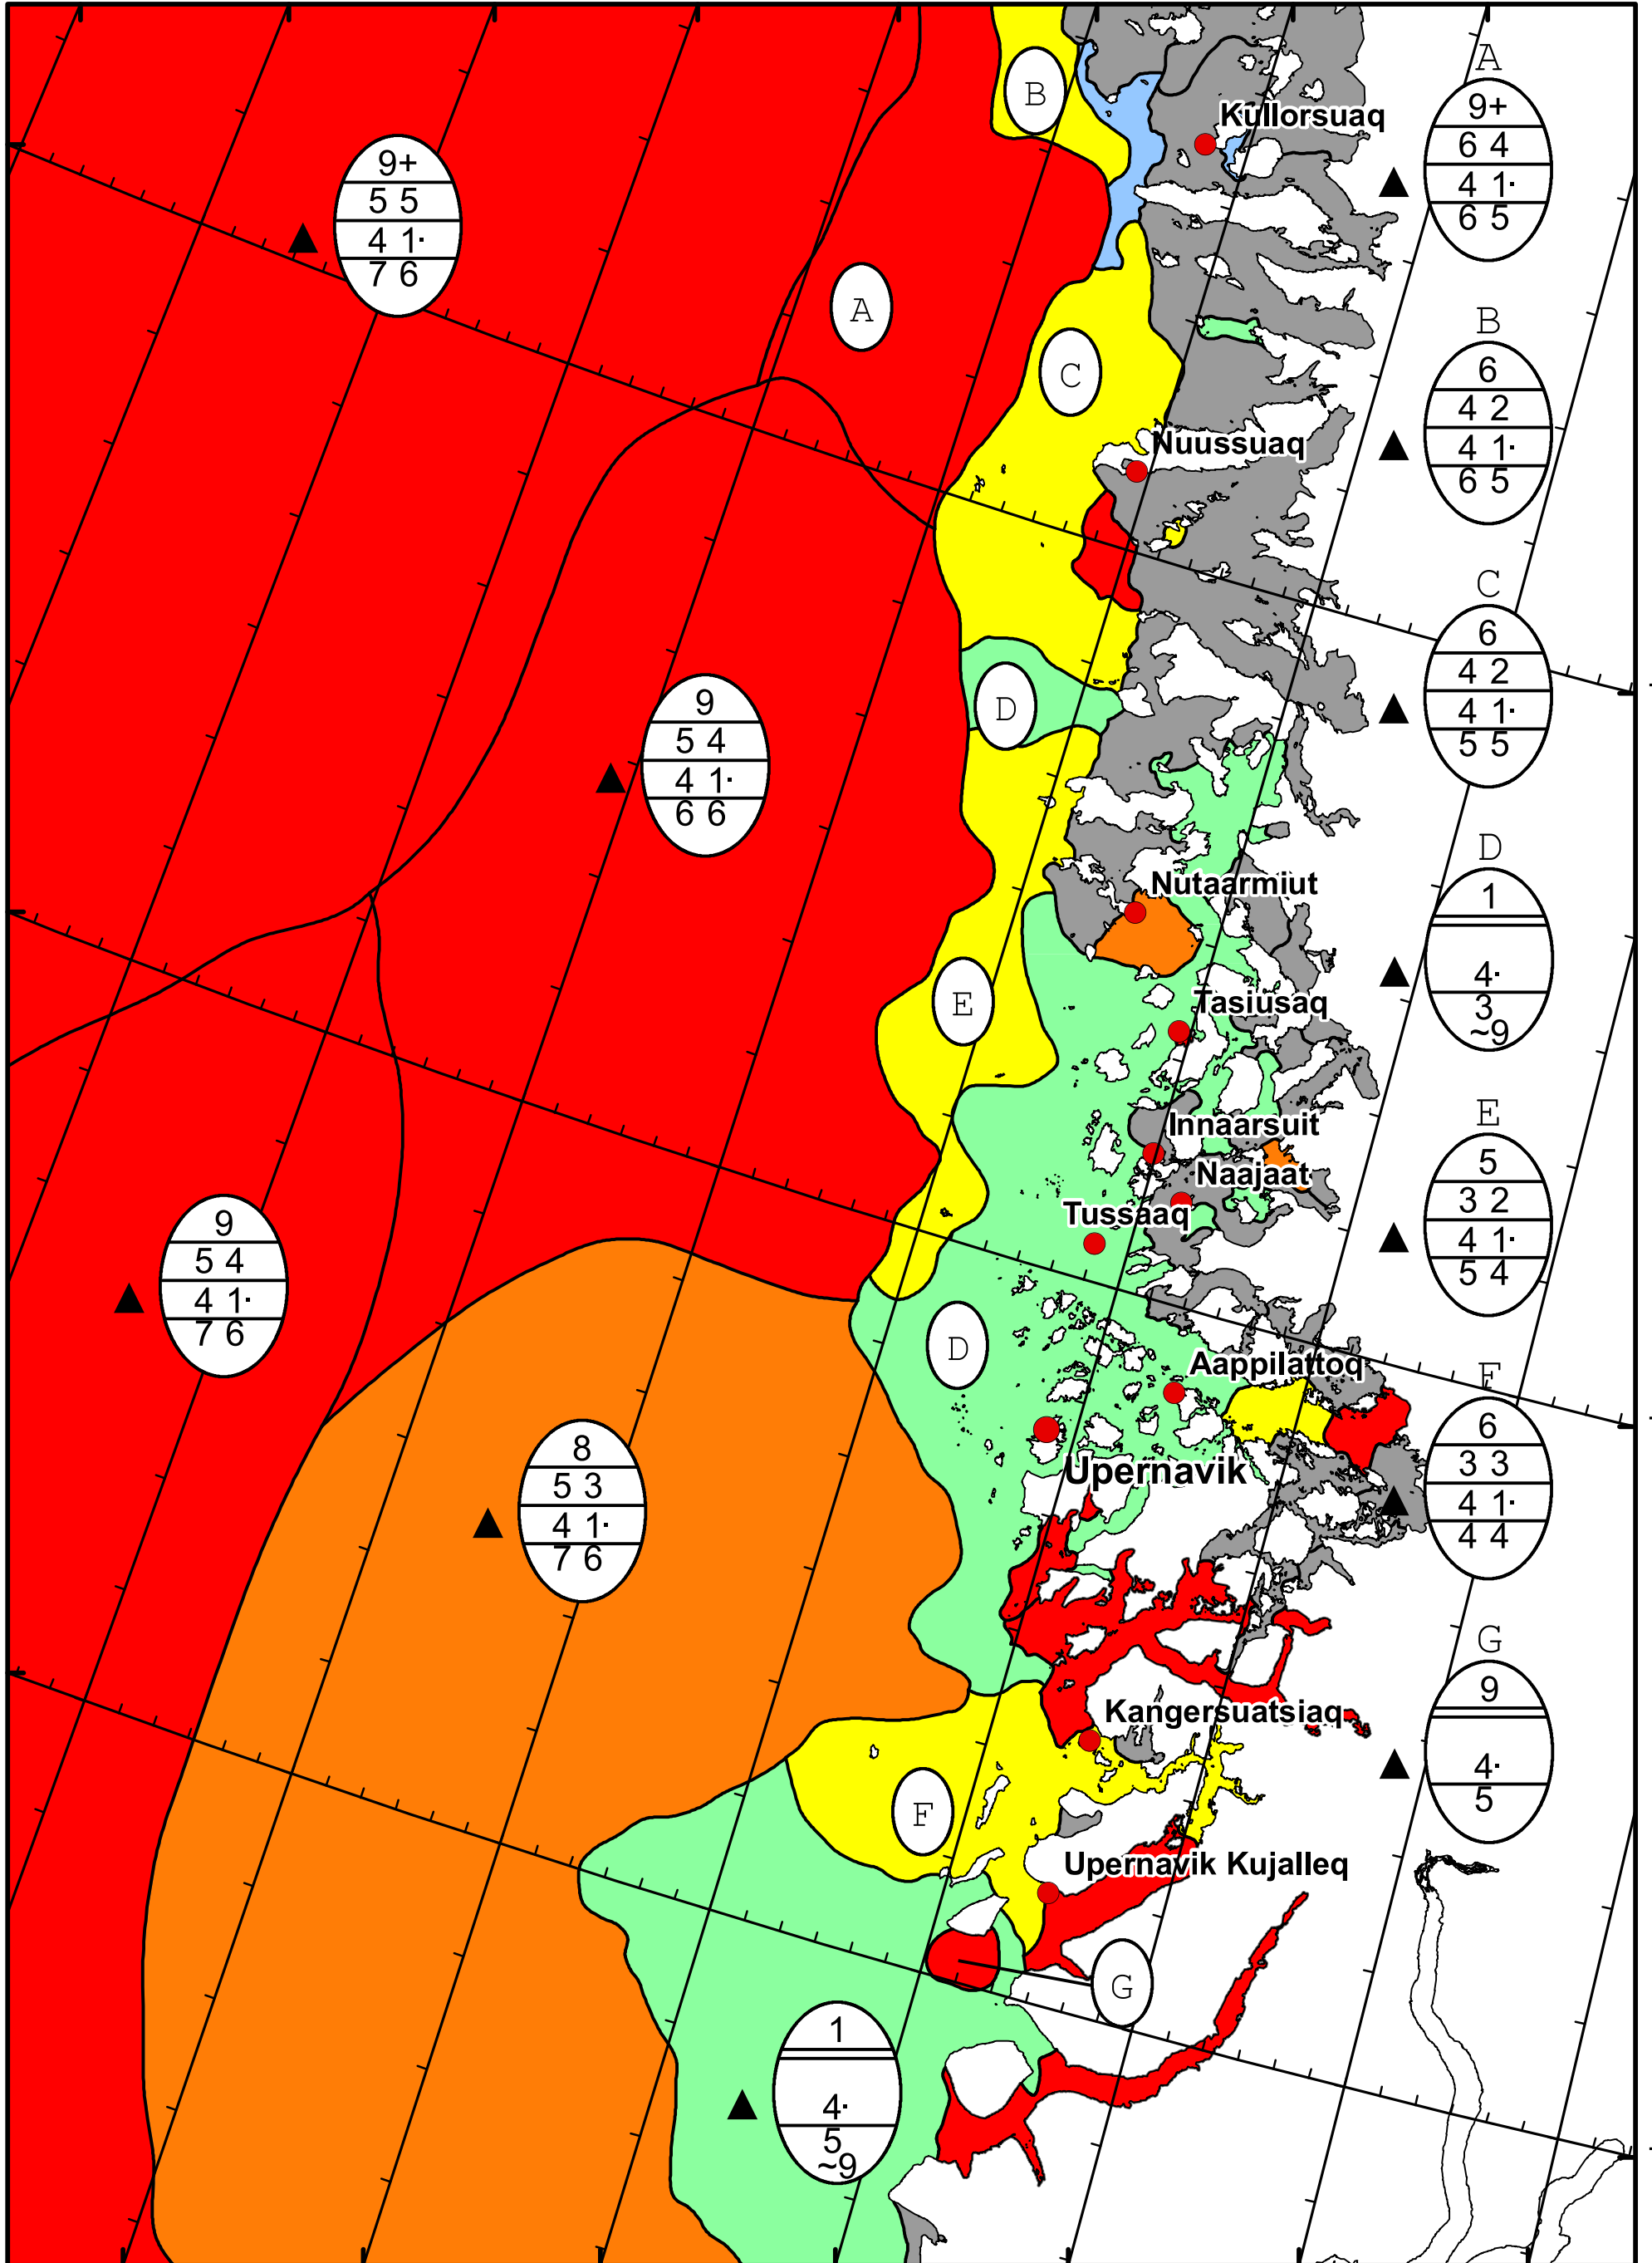

63°W 62°W 61°W 60°W 59°W 58°W 57°W 56°W

74°N

73°N

72°N

74°N

73°N

72°N

West Greenland Ice Chart

DMI

Ice Service

Danish Meteorological Institute

Valid: 05 June 2024, 10:40 UTC