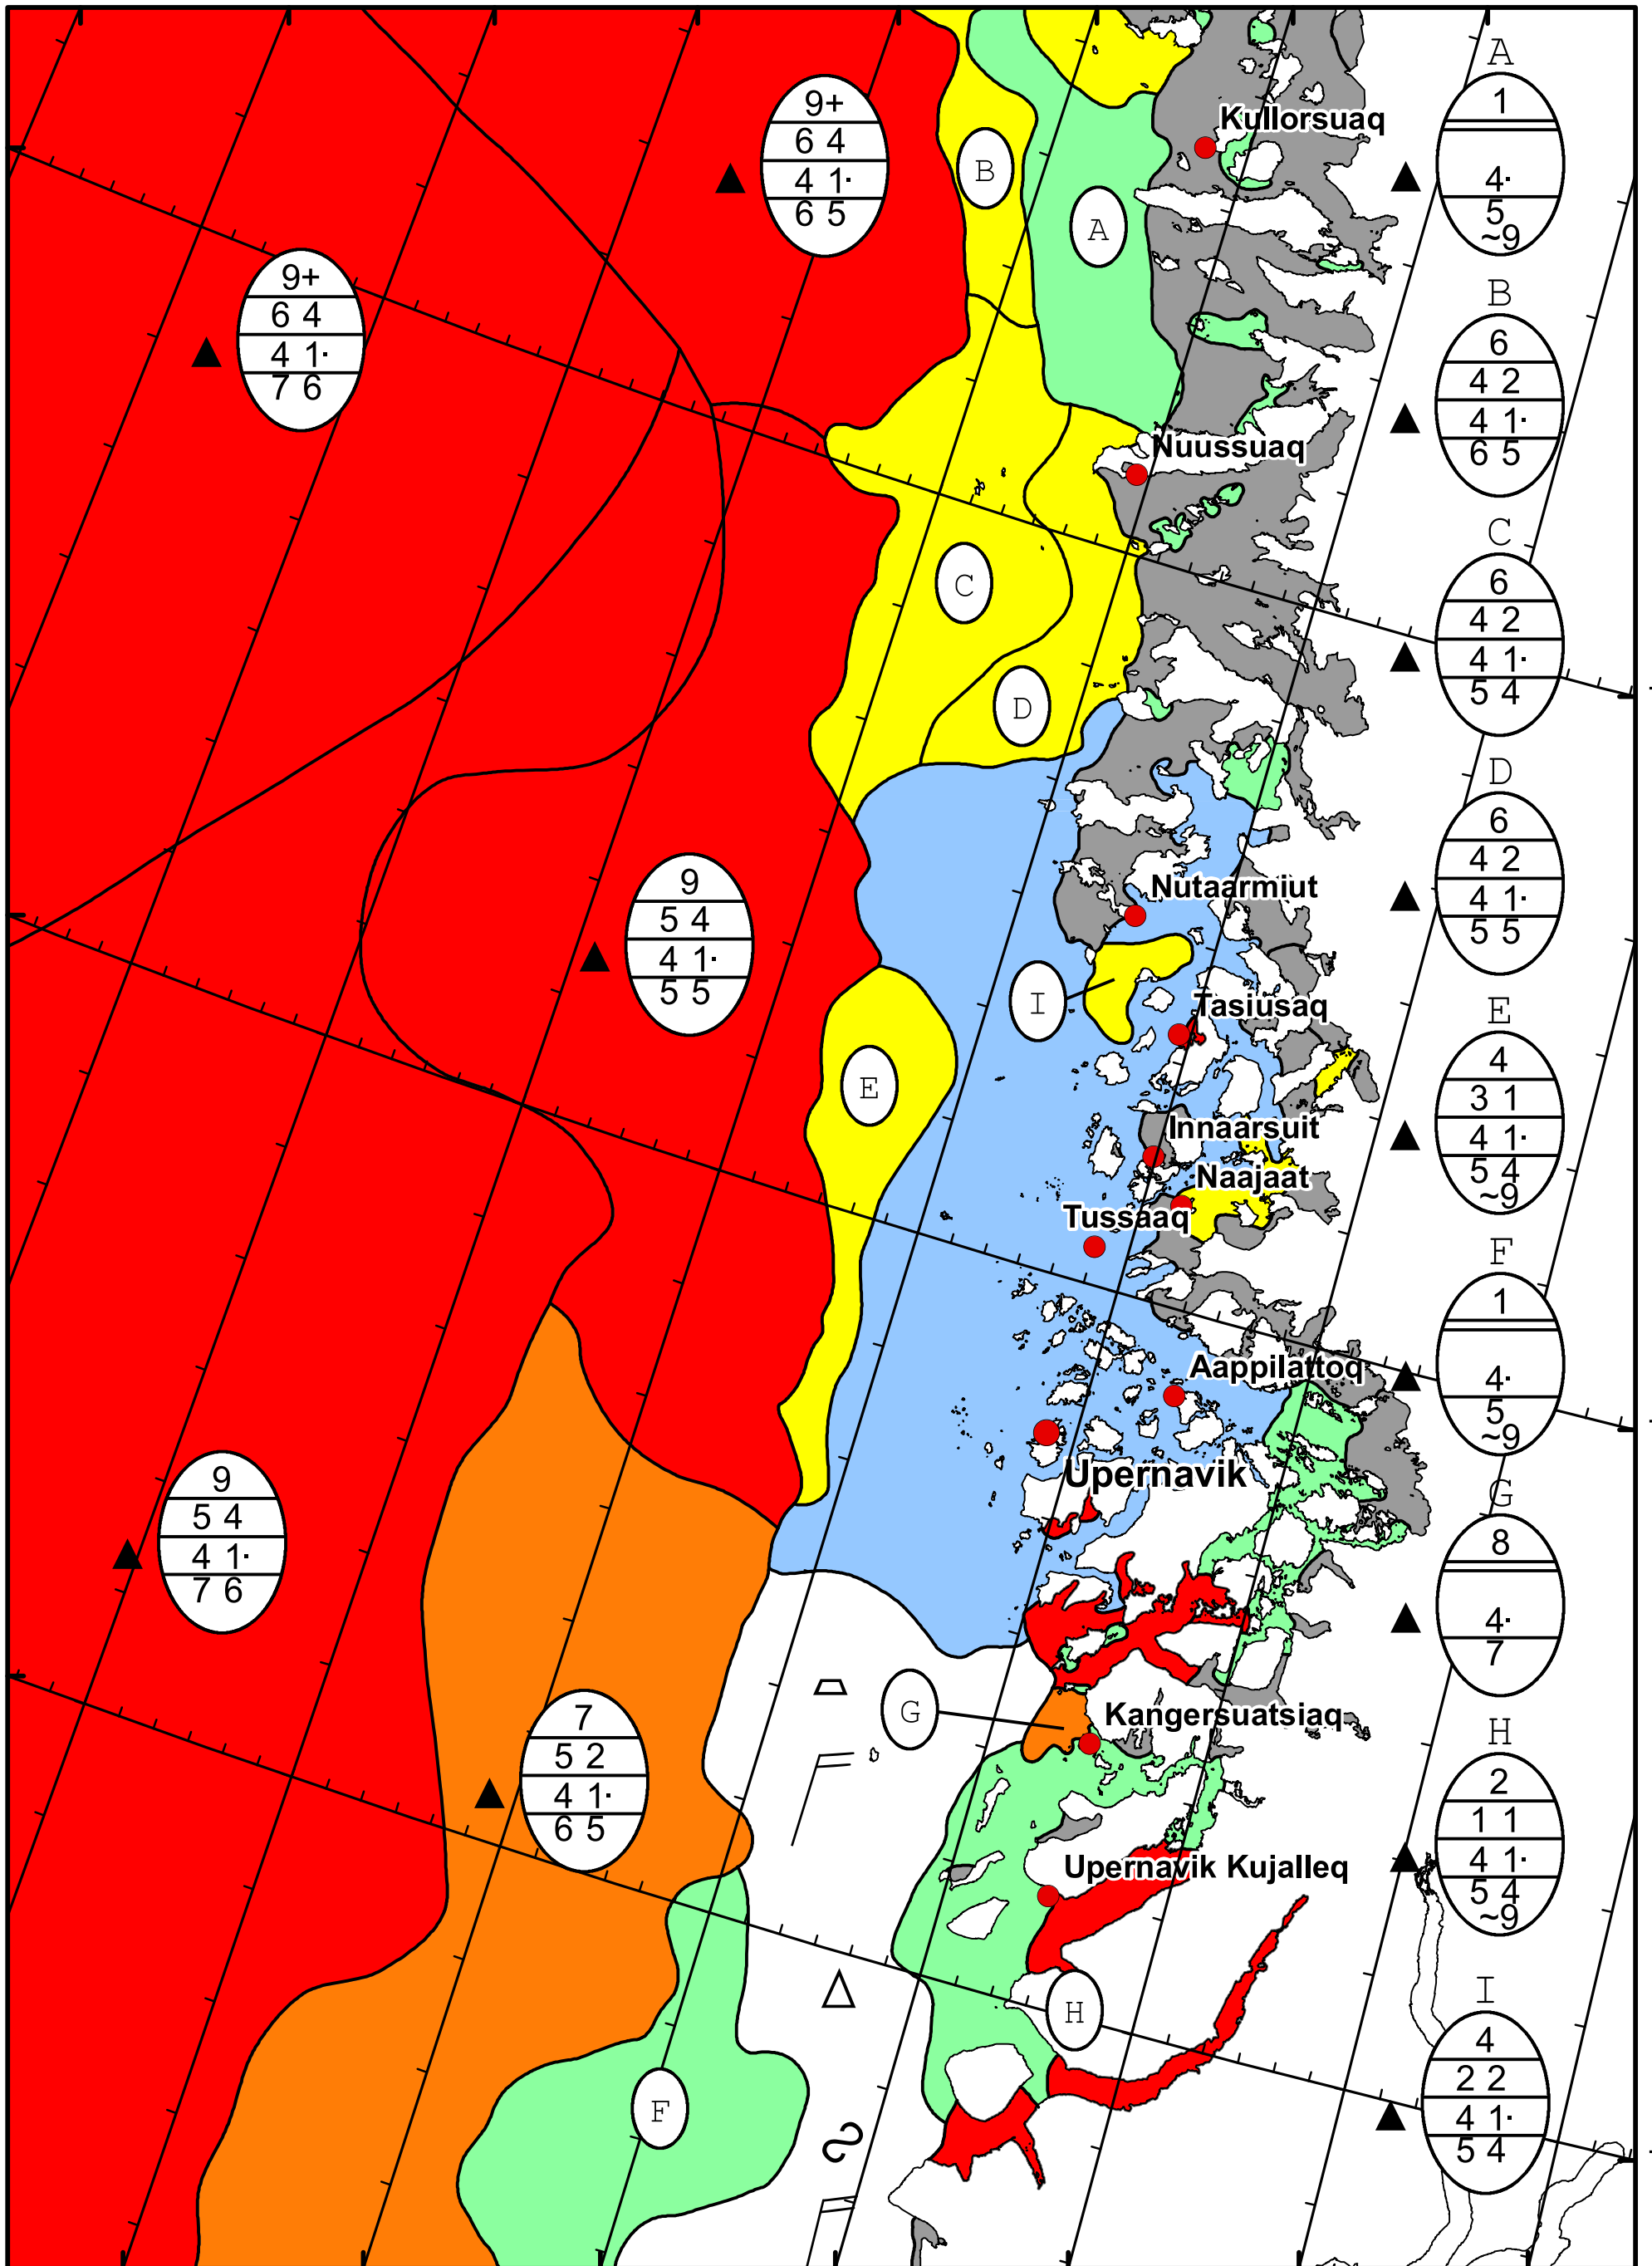

63°W 62°W 61°W 60°W 59°W 58°W 57°W 56°W

74°N

73°N

72°N

74°N

73°N

72°N

DMI  
Ice Service

West Greenland Ice Chart

Danish Meteorological Institute

Valid: 08 June 2024, 21:20 UTC