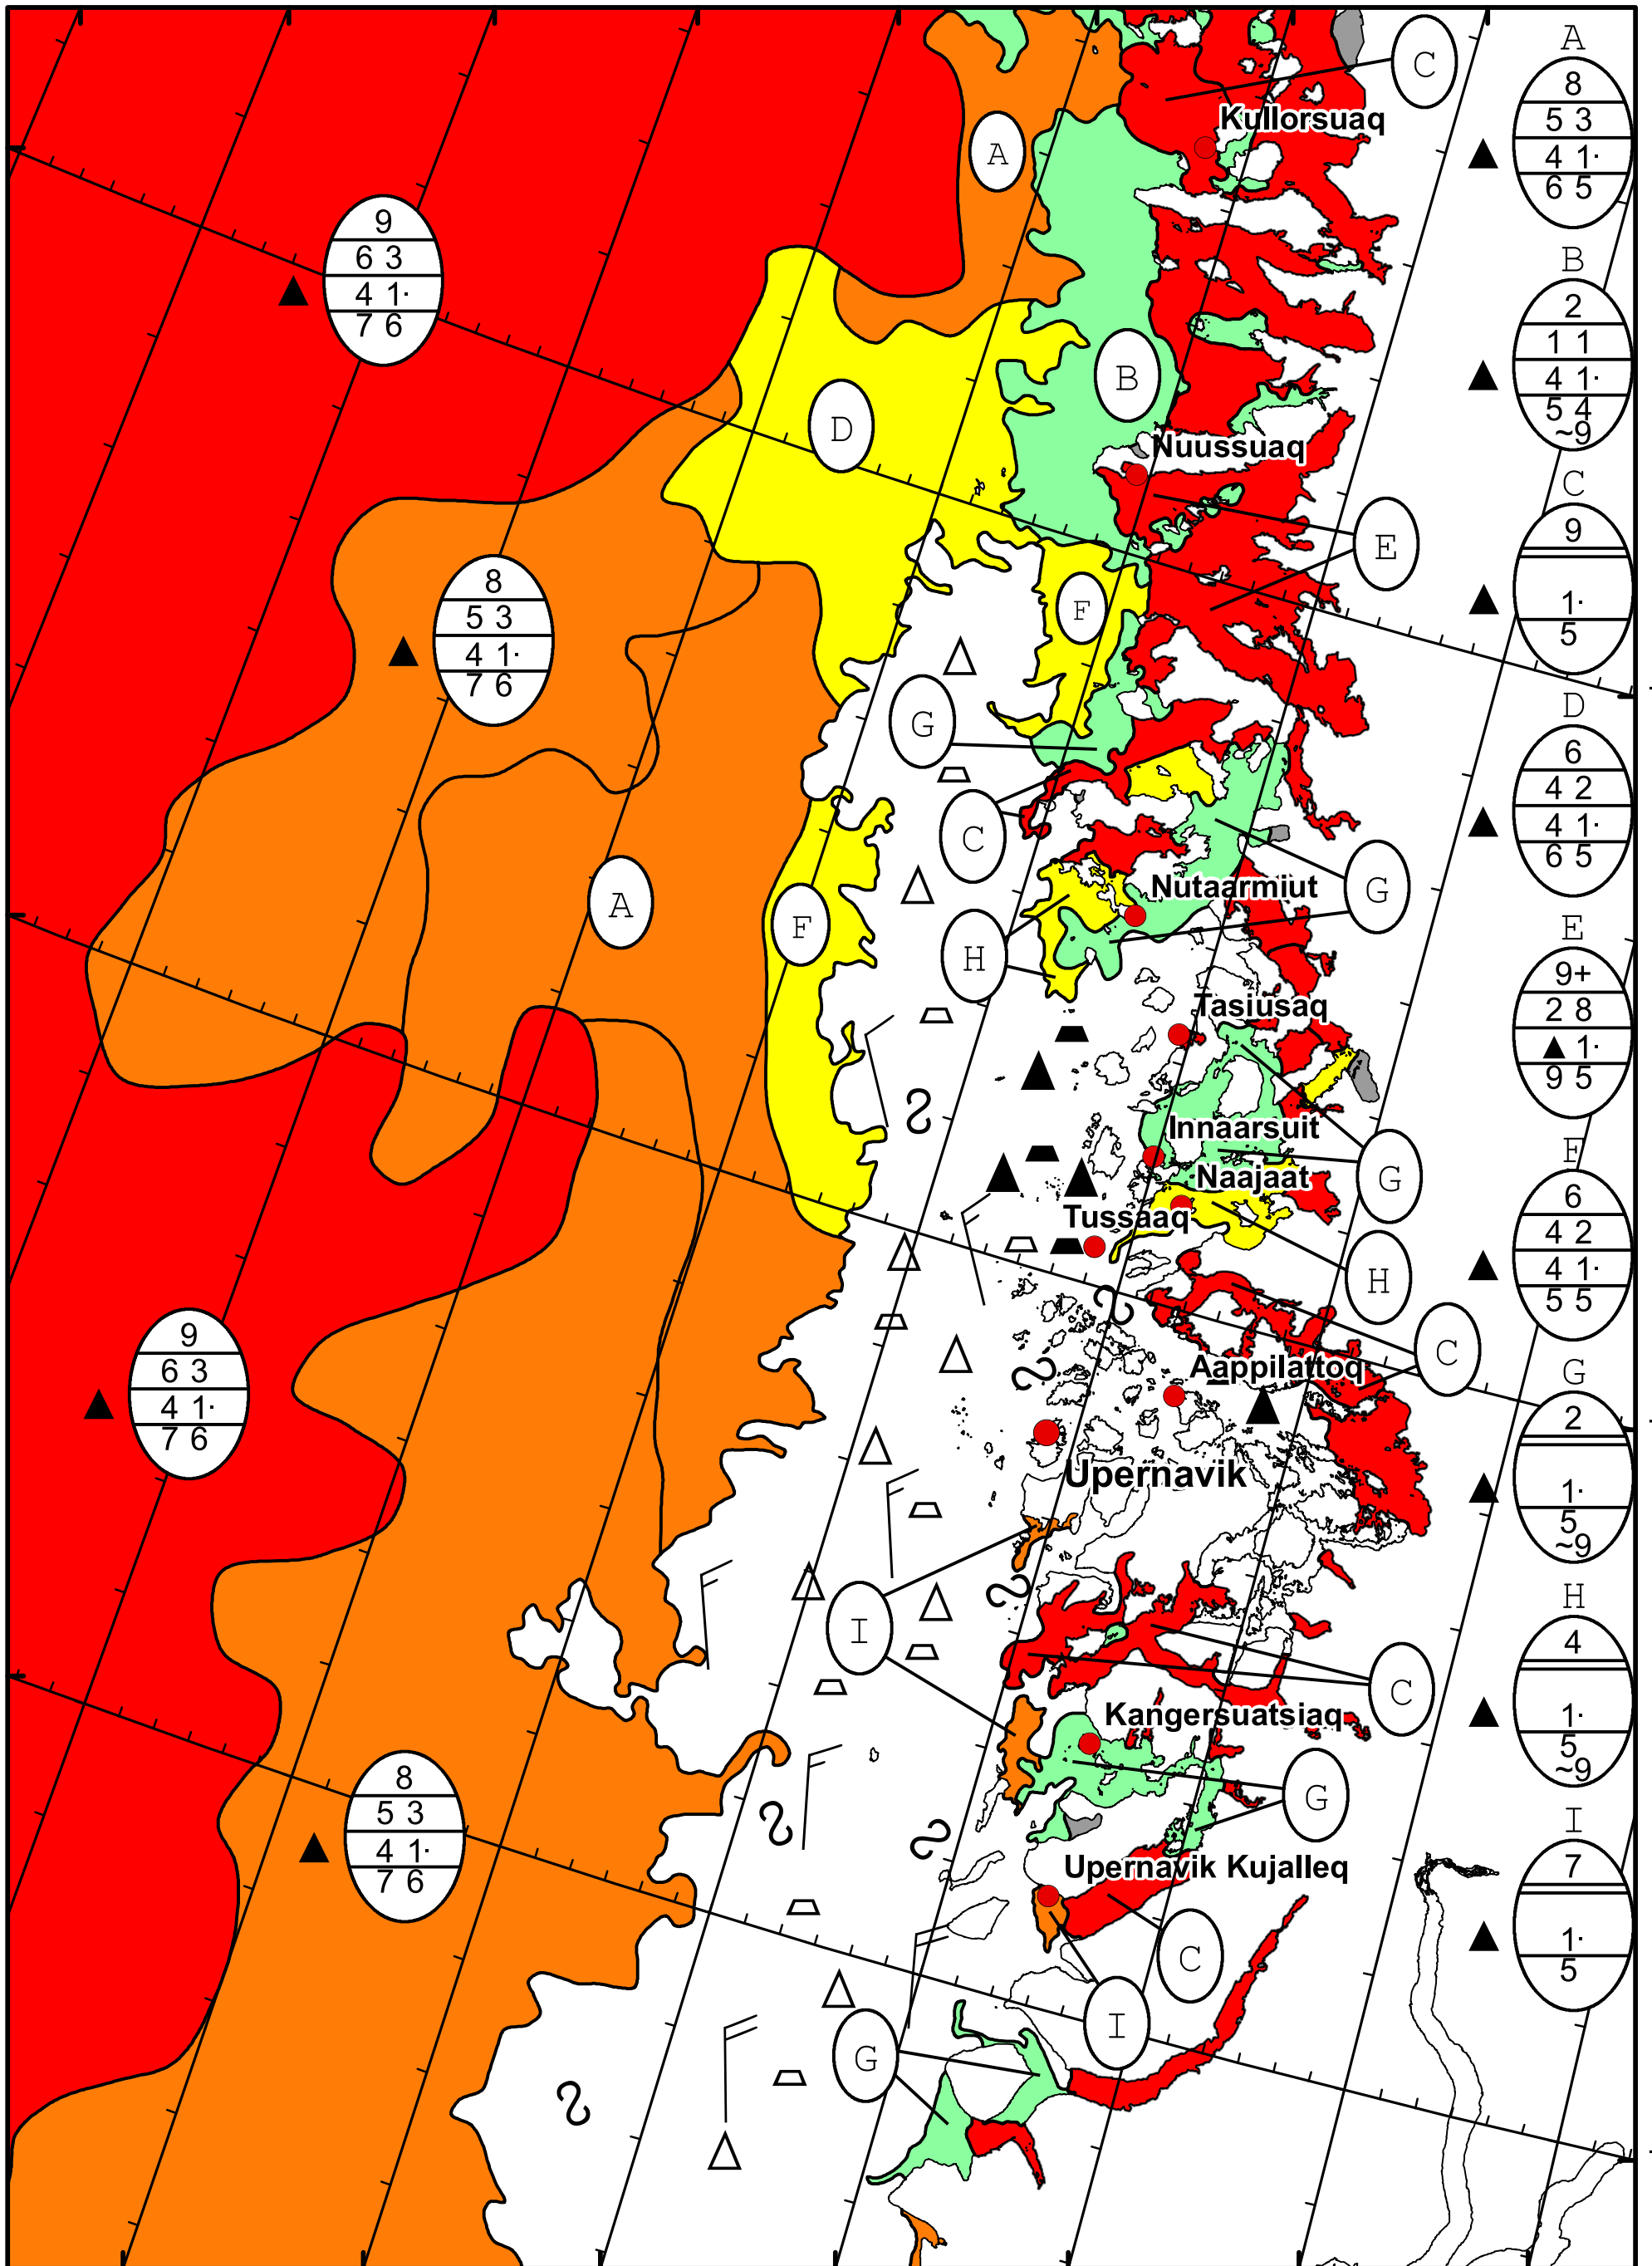

63°W 62°W 61°W 60°W 59°W 58°W 57°W 56°W

74°N

73°N

72°N

74°N

73°N

72°N

DMI
Ice Service

West Greenland Ice Chart

Danish Meteorological Institute

Valid: 11 June 2024, 21:15 UTC