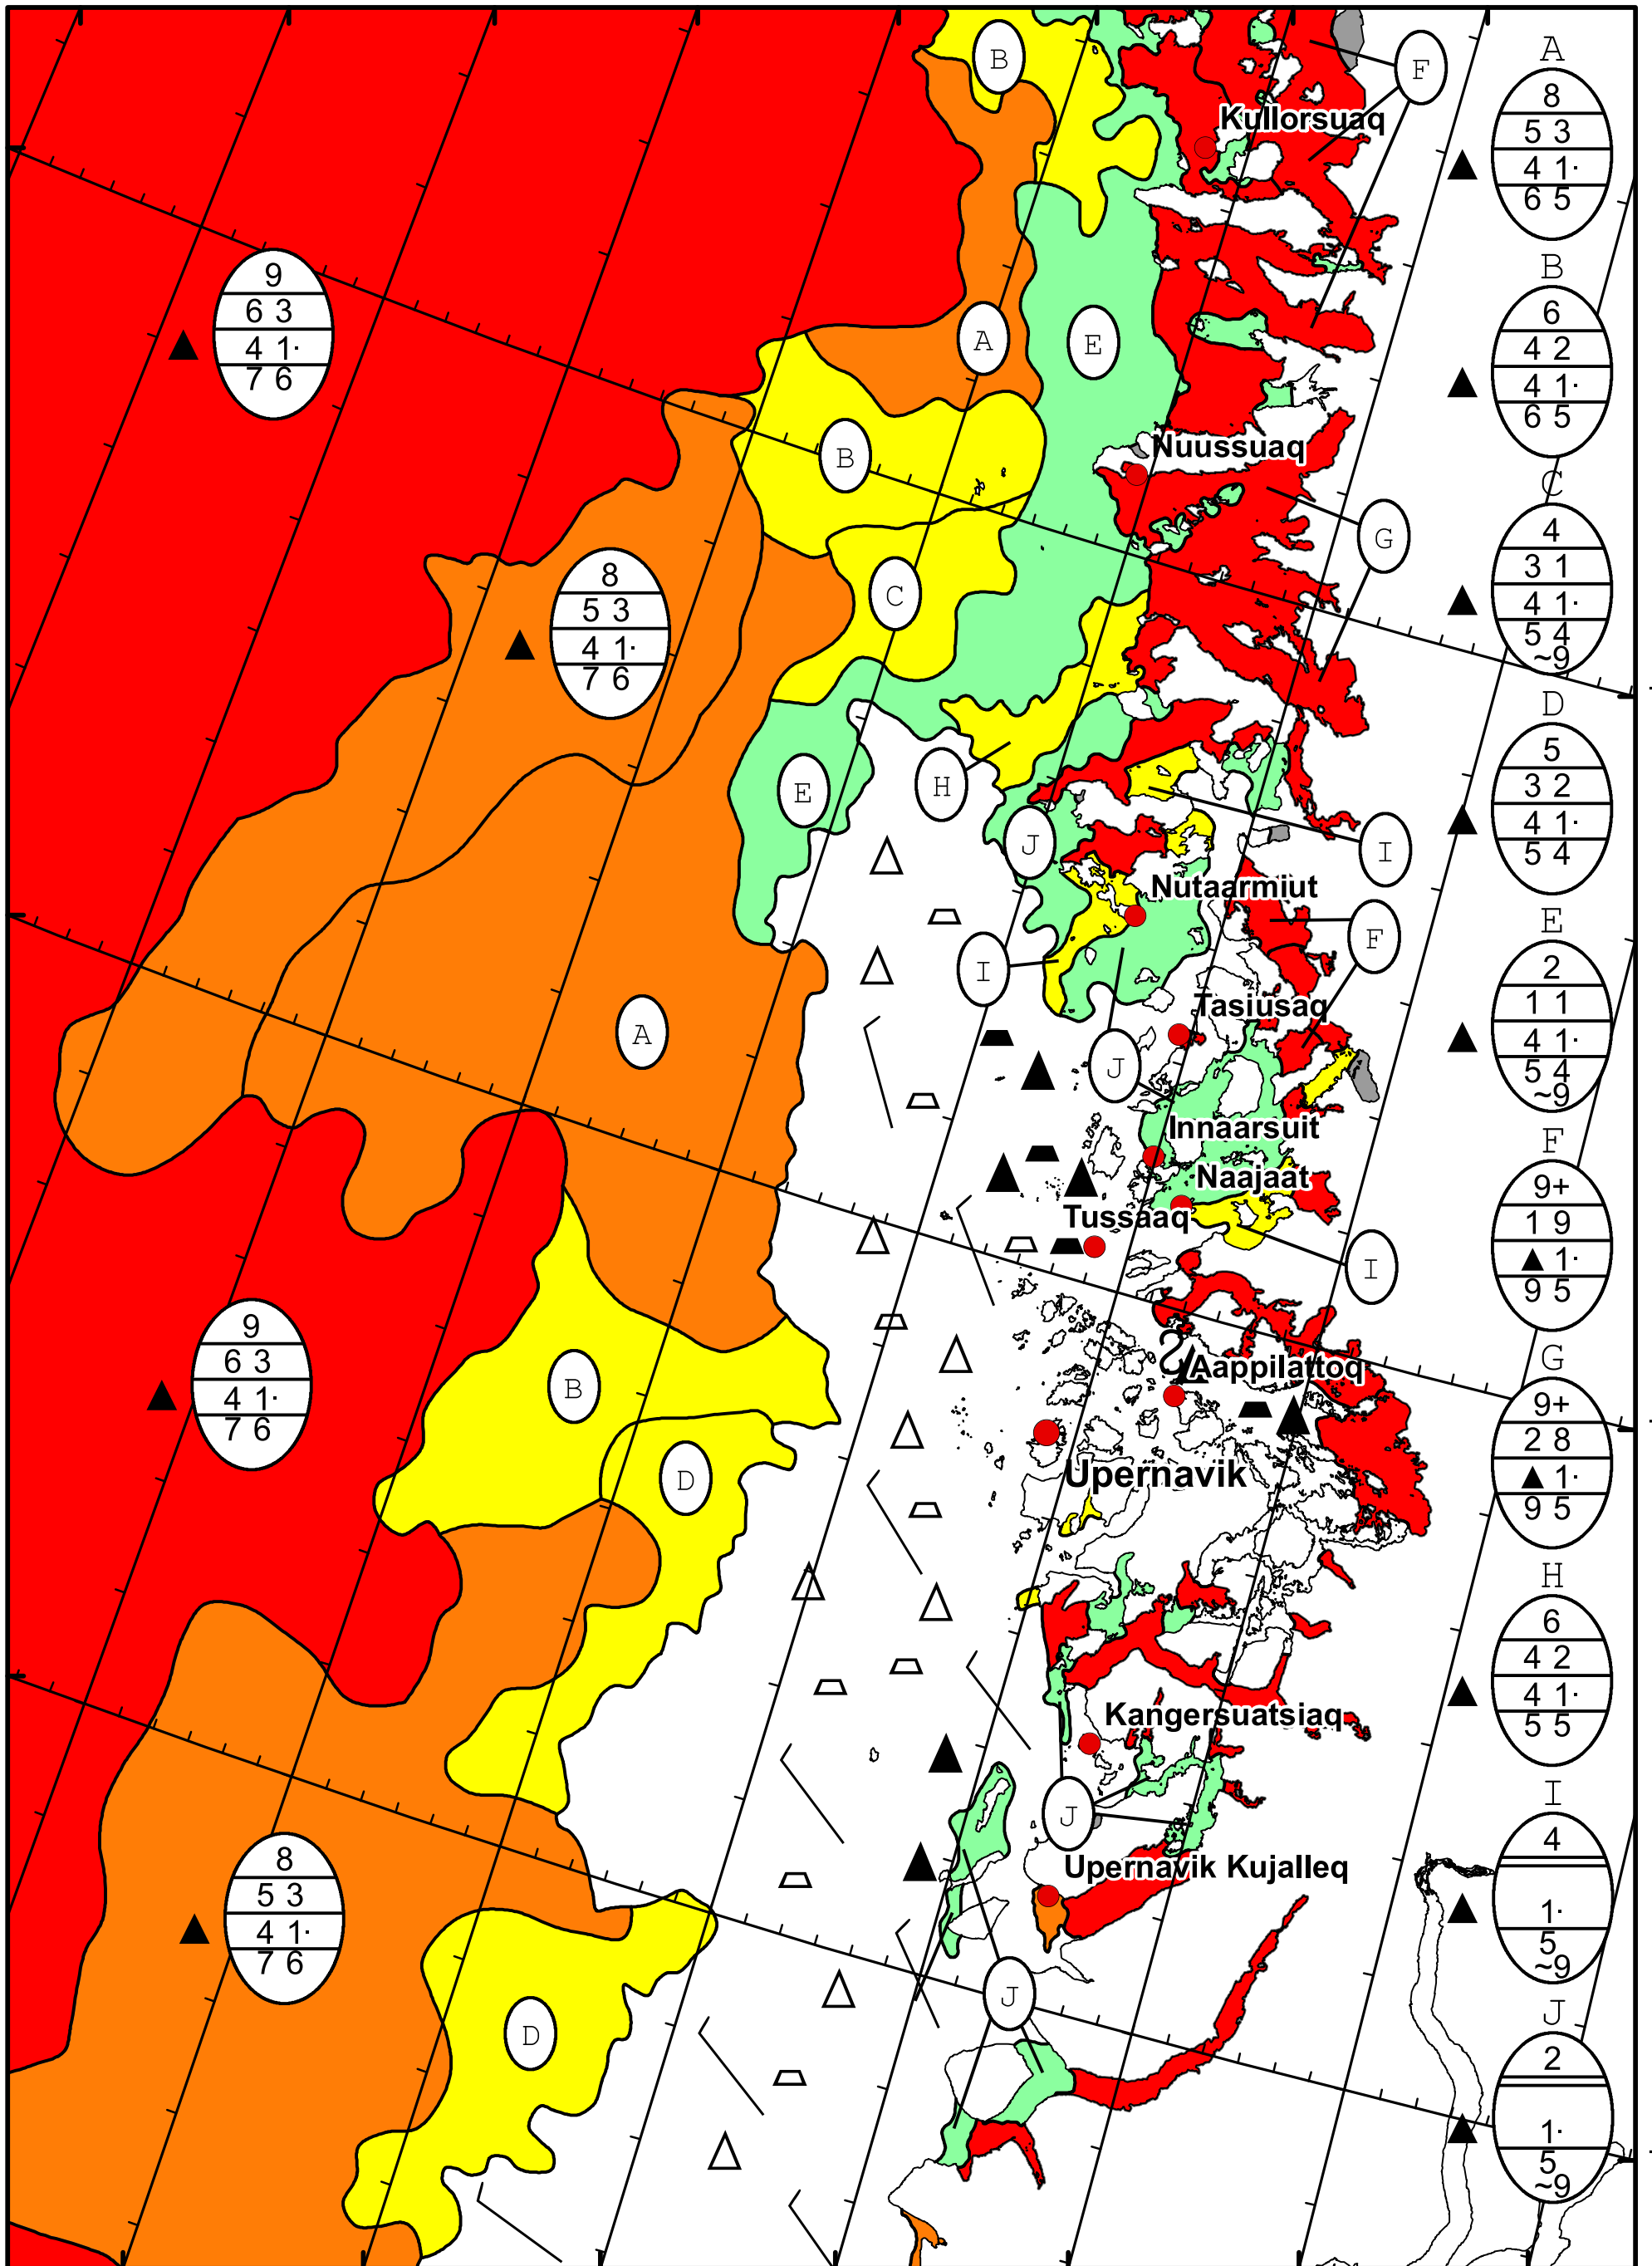

63°W 62°W 61°W 60°W 59°W 58°W 57°W 56°W

74°N

73°N

72°N

74°N

73°N

72°N

DMI
Ice Service

West Greenland Ice Chart

Danish Meteorological Institute

Valid: 12 June 2024, 20:50 UTC