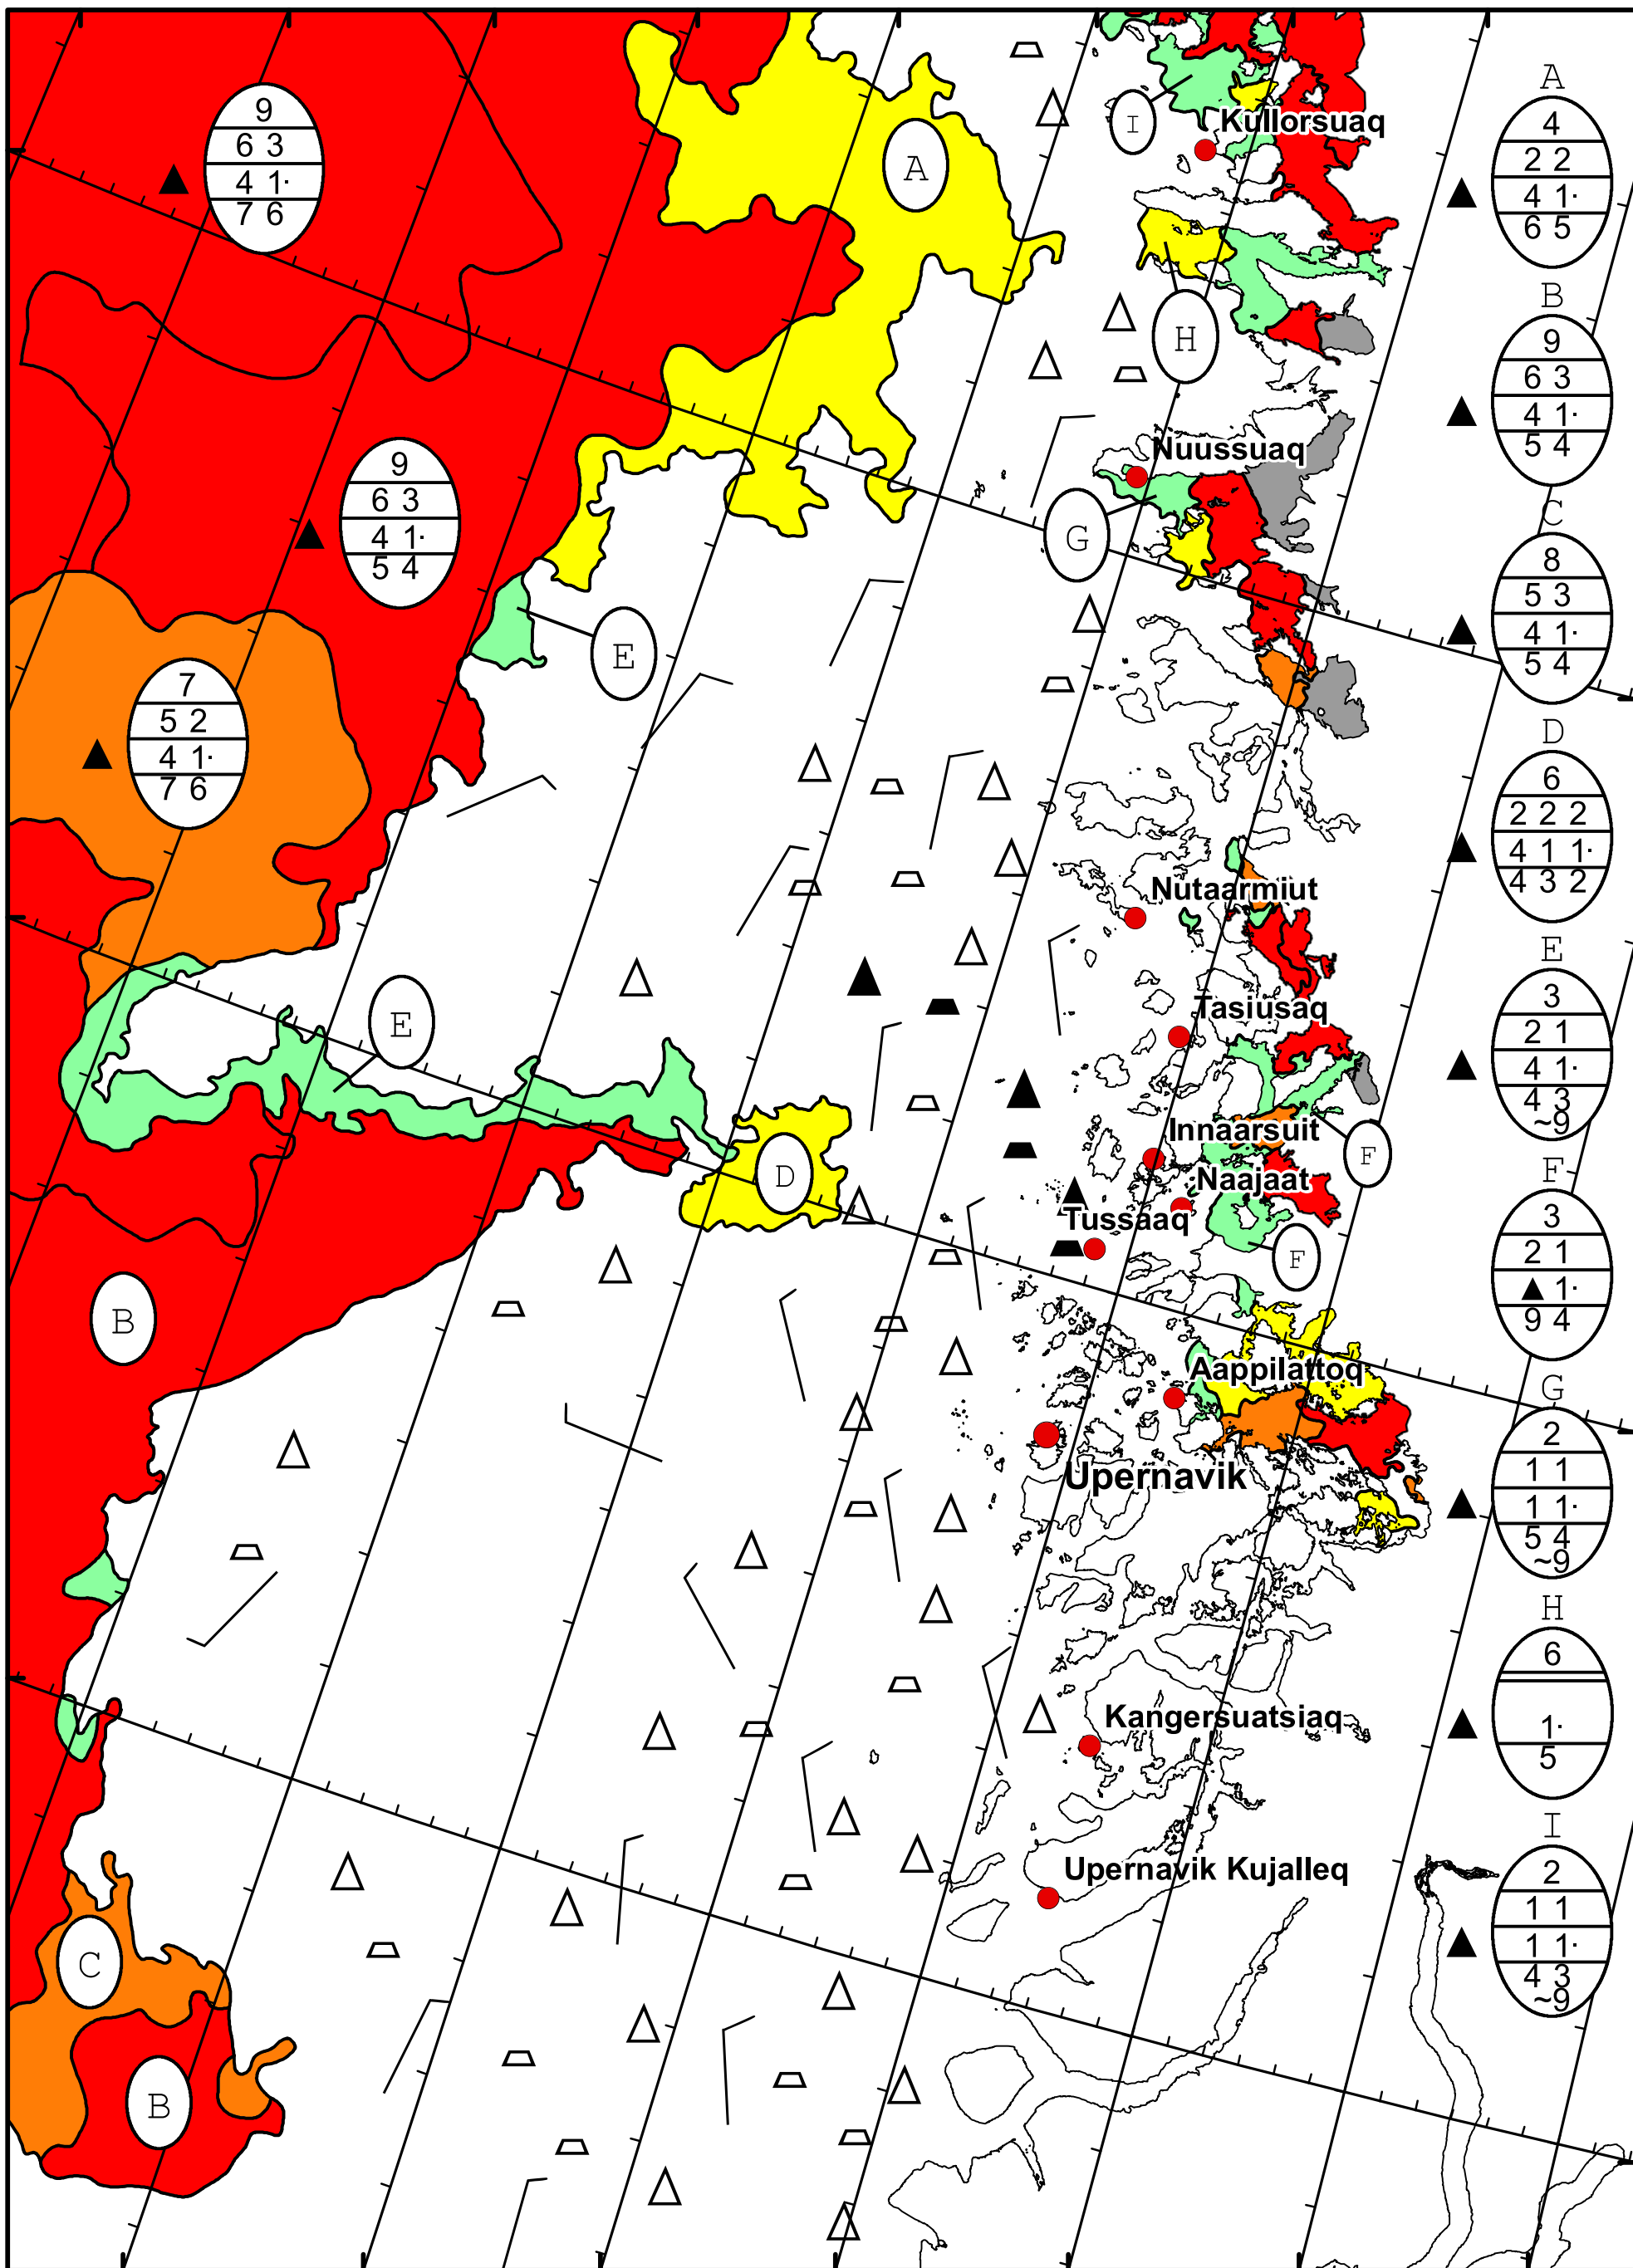

63°W 62°W 61°W 60°W 59°W 58°W 57°W 56°W

74°N

73°N

72°N

74°N

73°N

72°N

West Greenland Ice Chart

DMI

Ice Service

Danish Meteorological Institute

Valid: 30 June 2024, 21:40 UTC