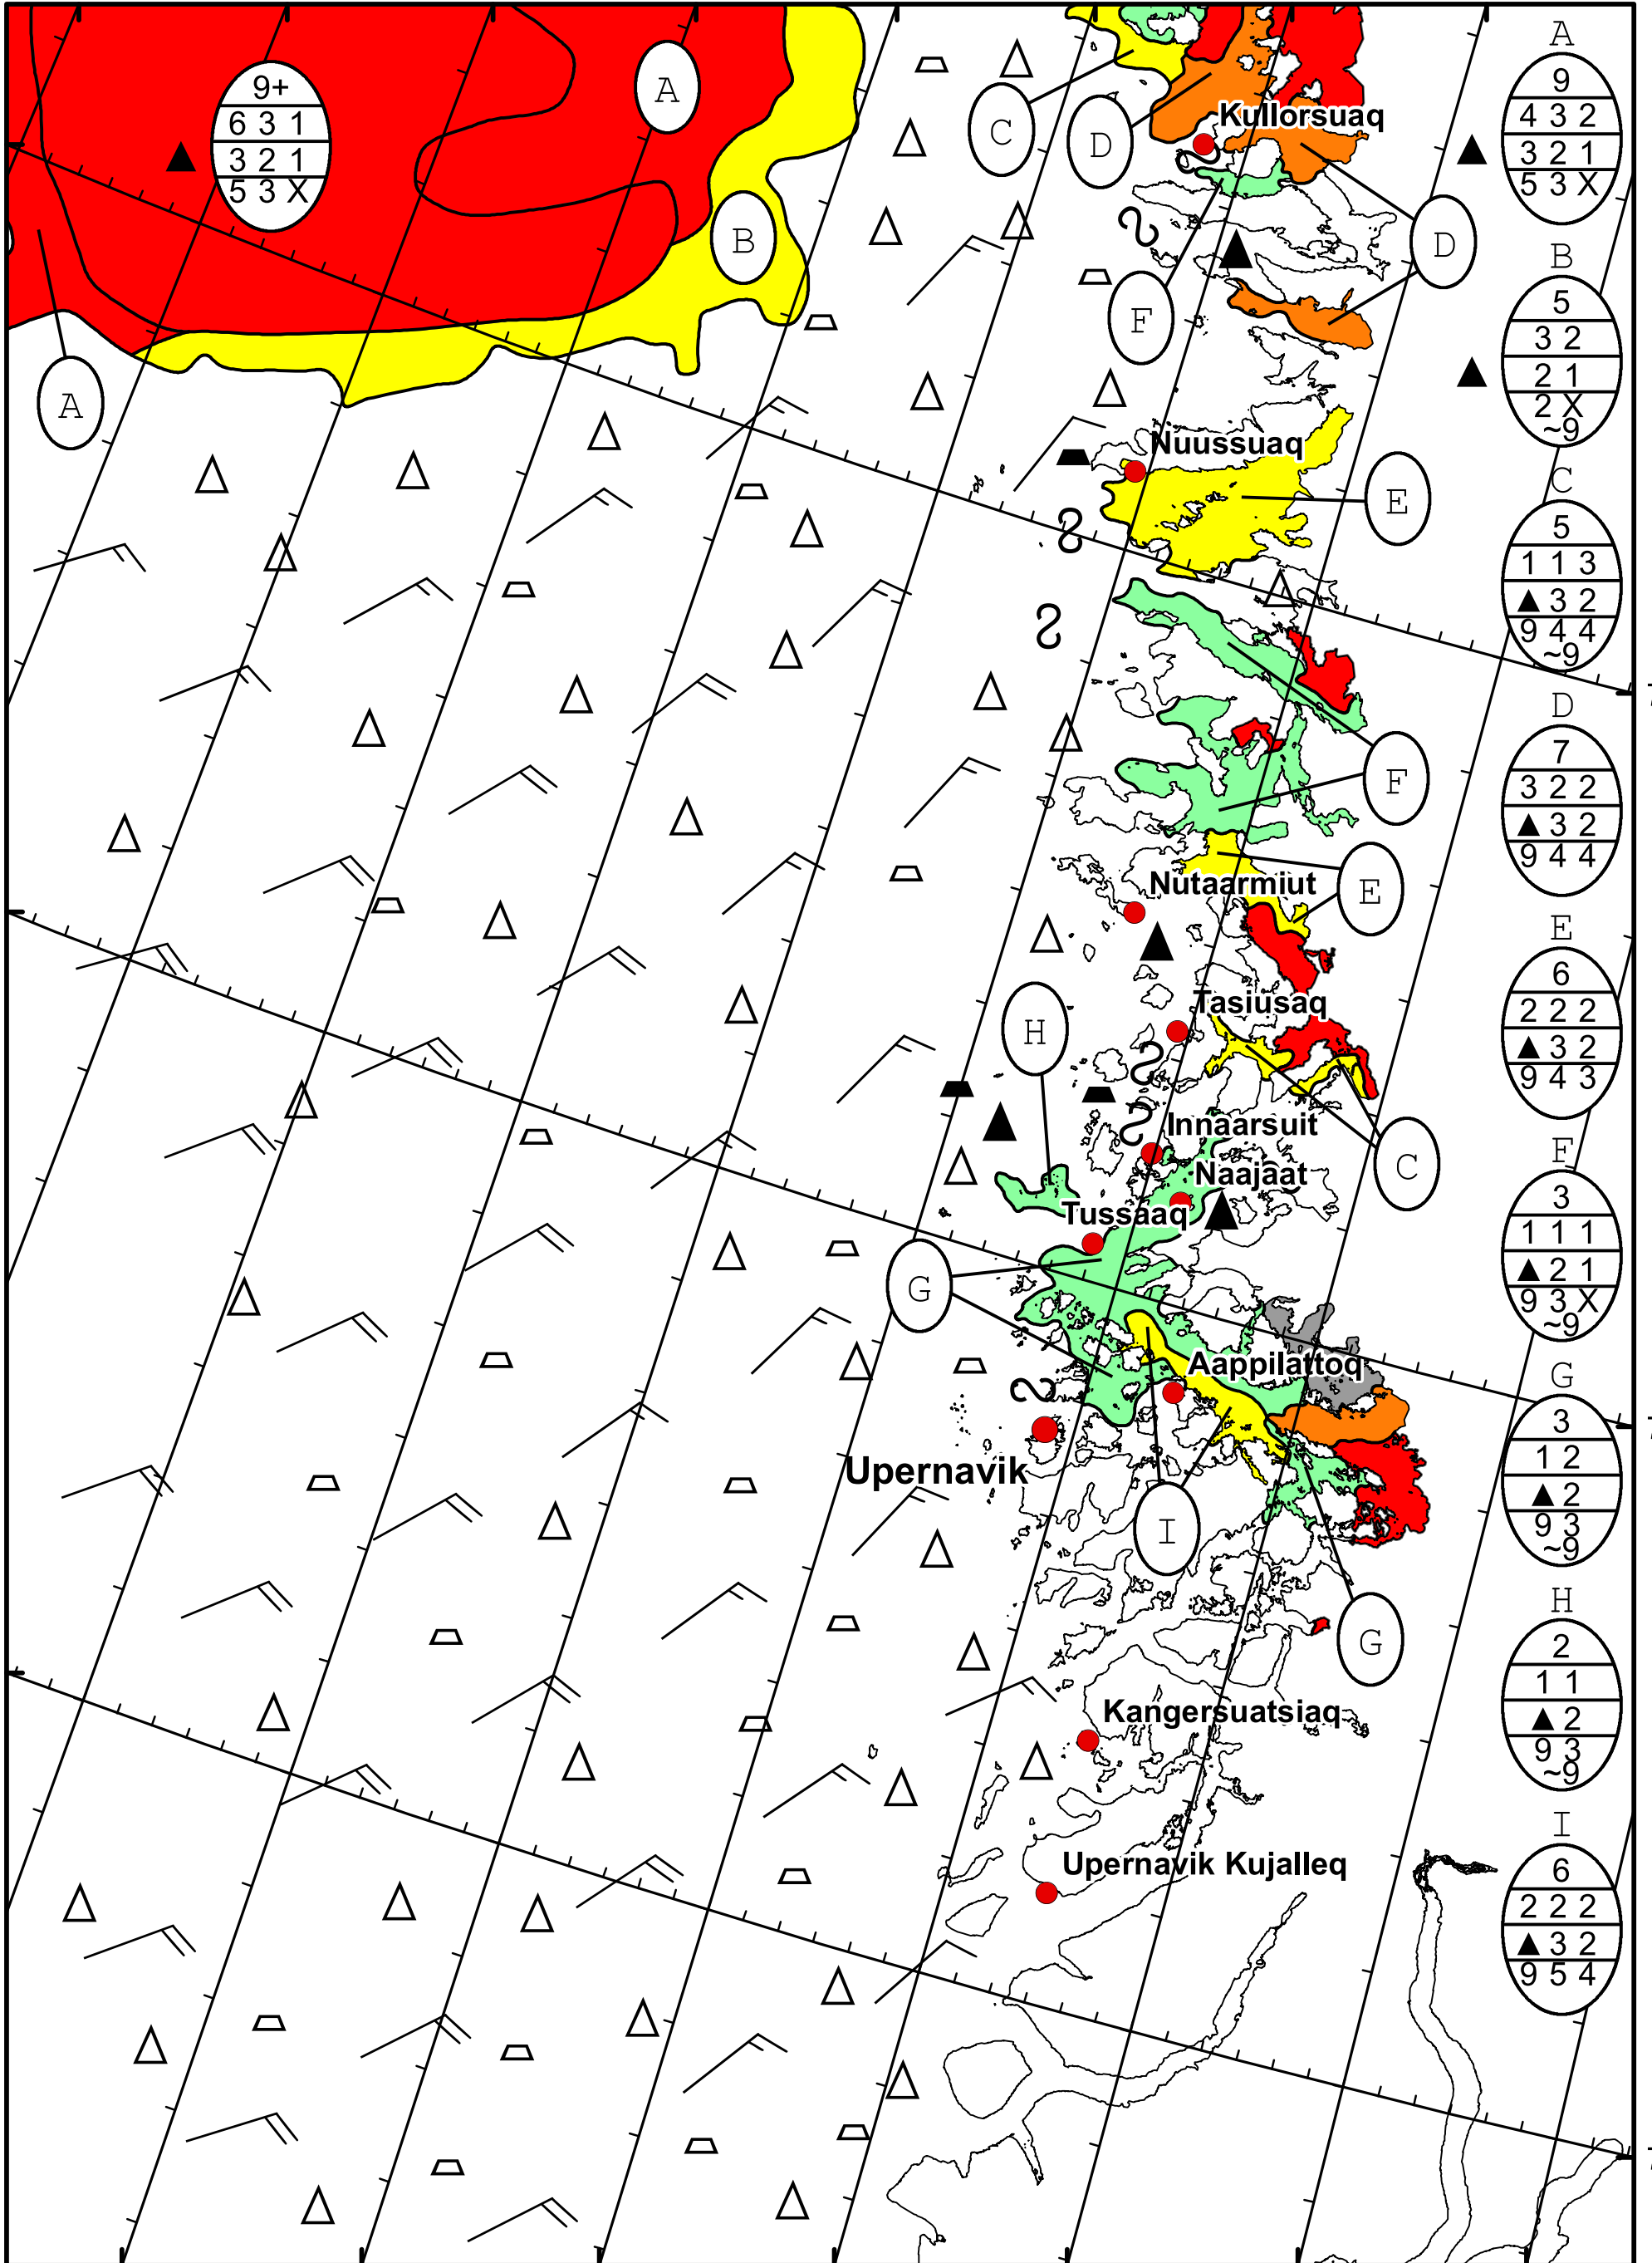

63°W 62°W 61°W 60°W 59°W 58°W 57°W 56°W

74°N

73°N

72°N

74°N

73°N

72°N

DMI  
Ice Service

### West Greenland Ice Chart

Danish Meteorological Institute

Valid: 13 November 2024, 11:05 UTC