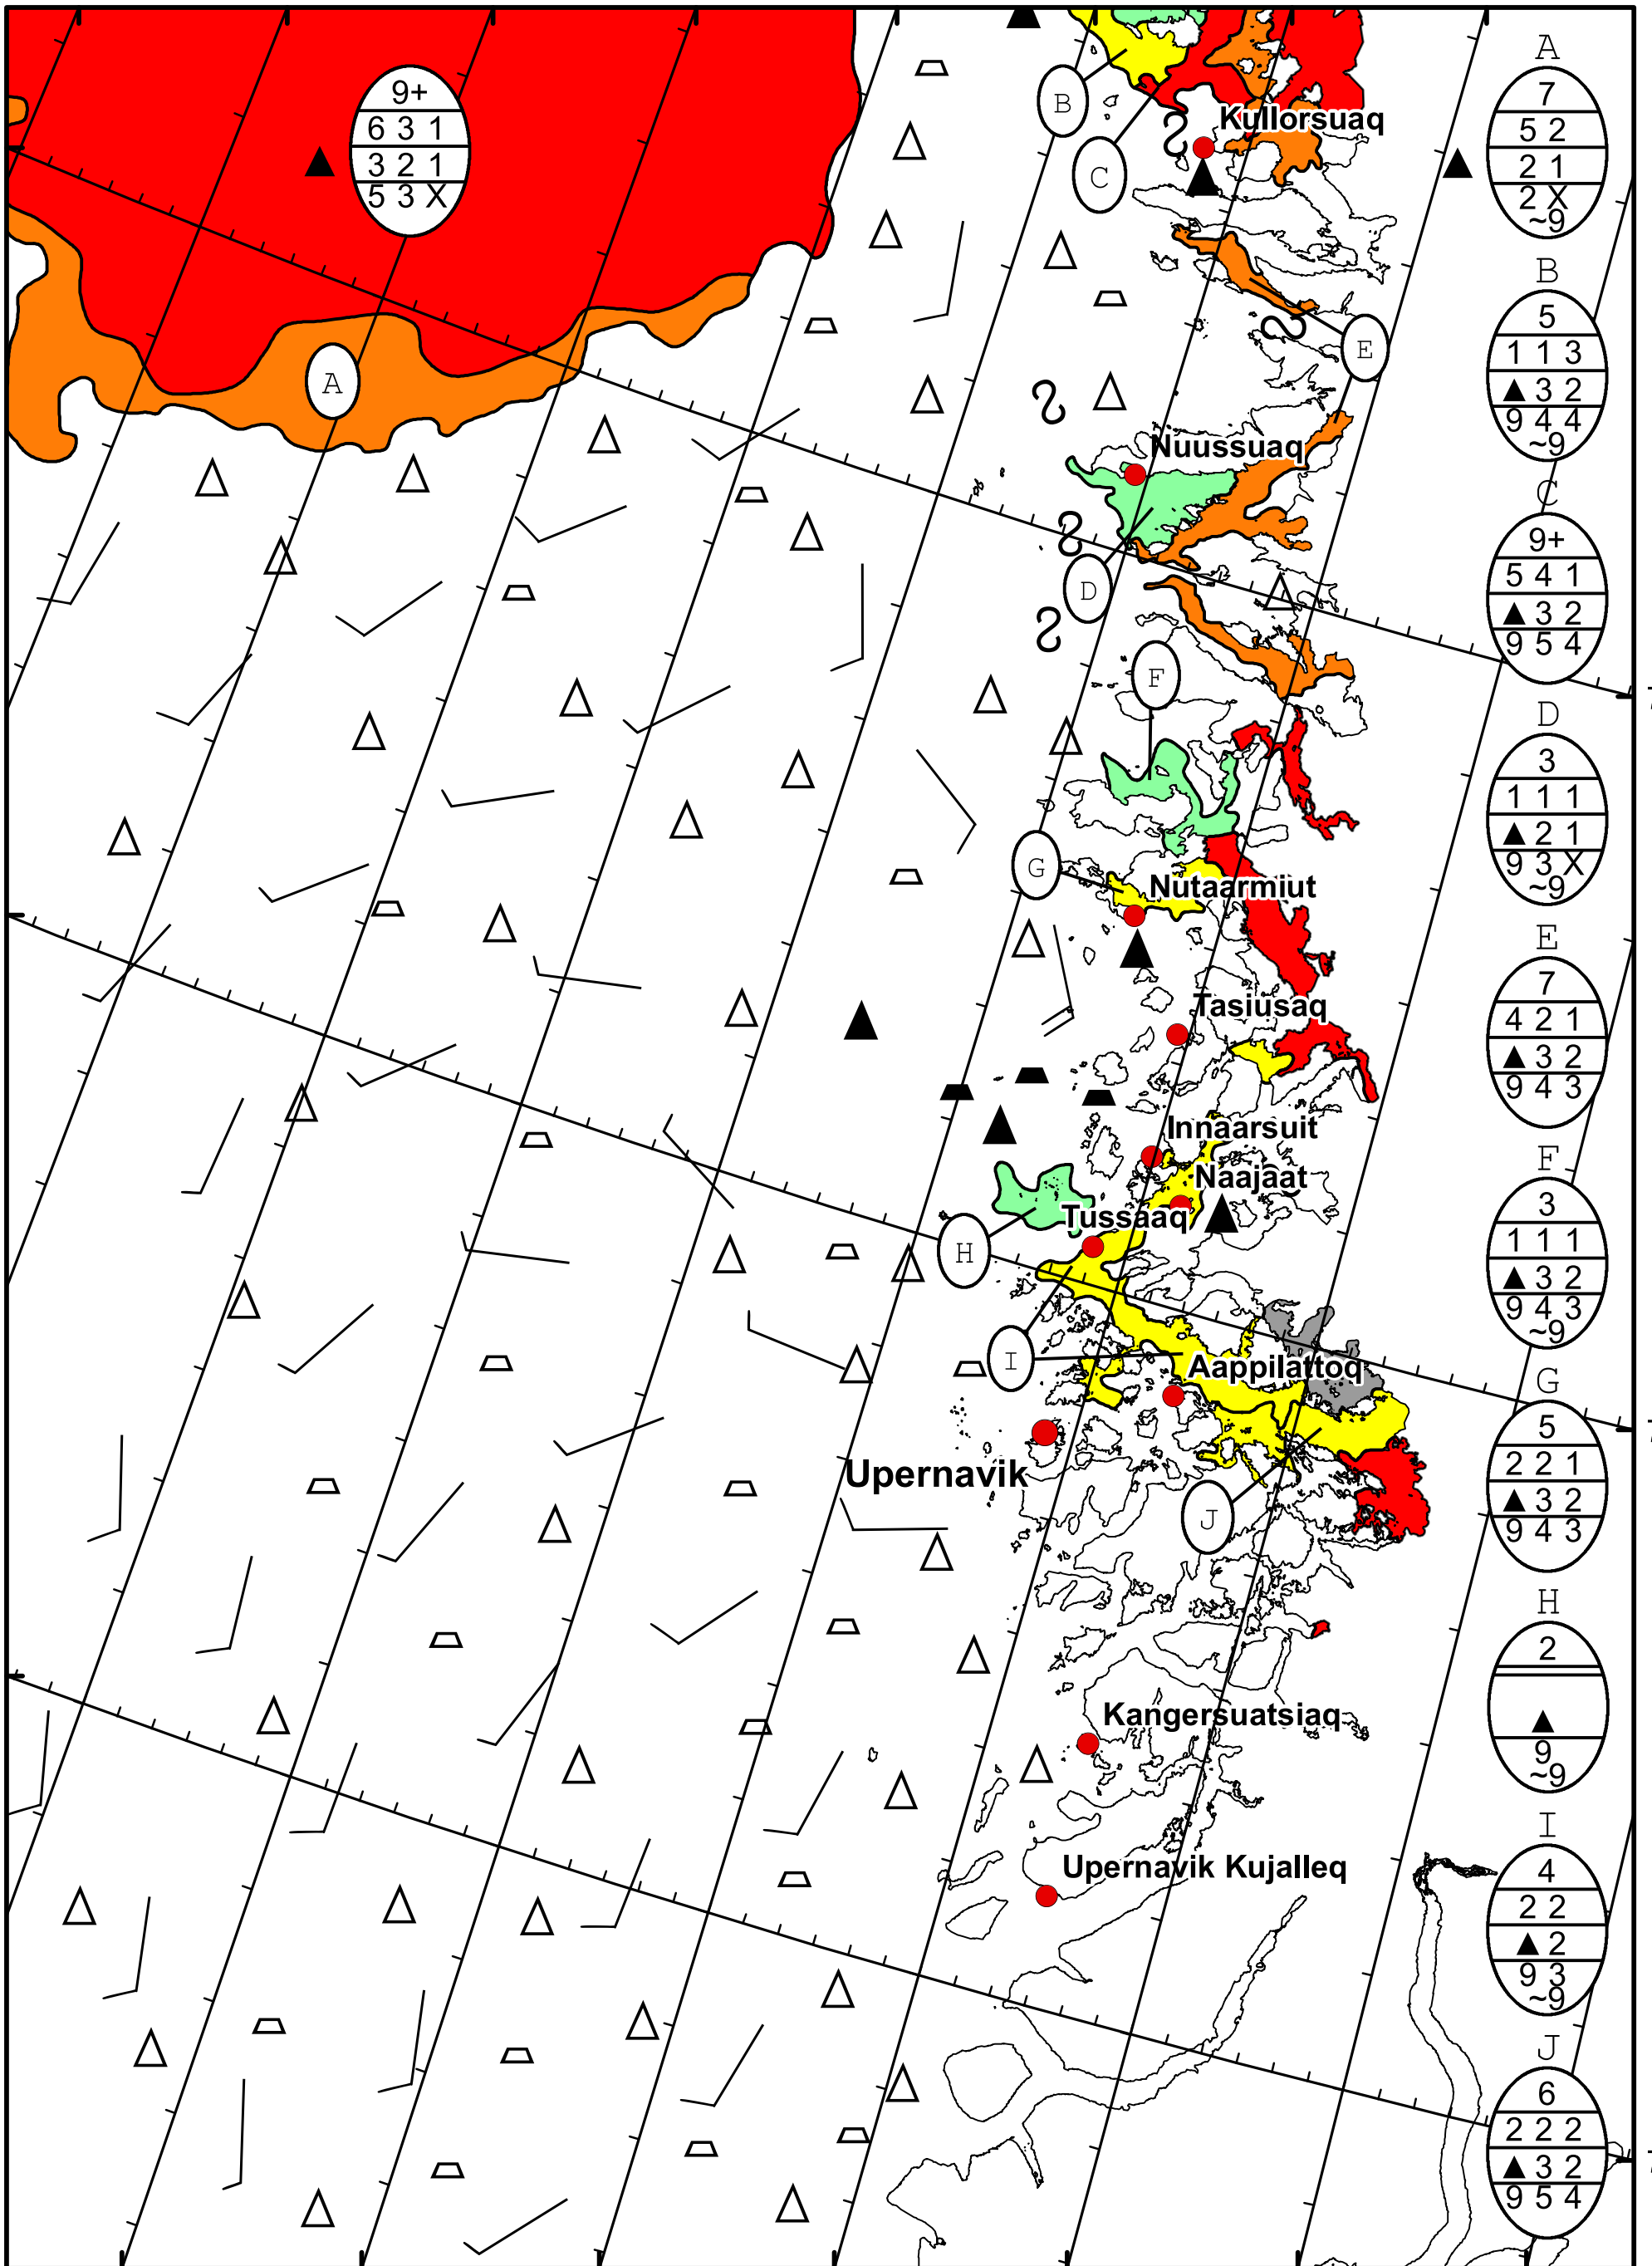

63°W 62°W 61°W 60°W 59°W 58°W 57°W 56°W

74°N

73°N

72°N

74°N

73°N

72°N

DMI
Ice Service

West Greenland Ice Chart

Danish Meteorological Institute

Valid: 14 November 2024, 21:15 UTC