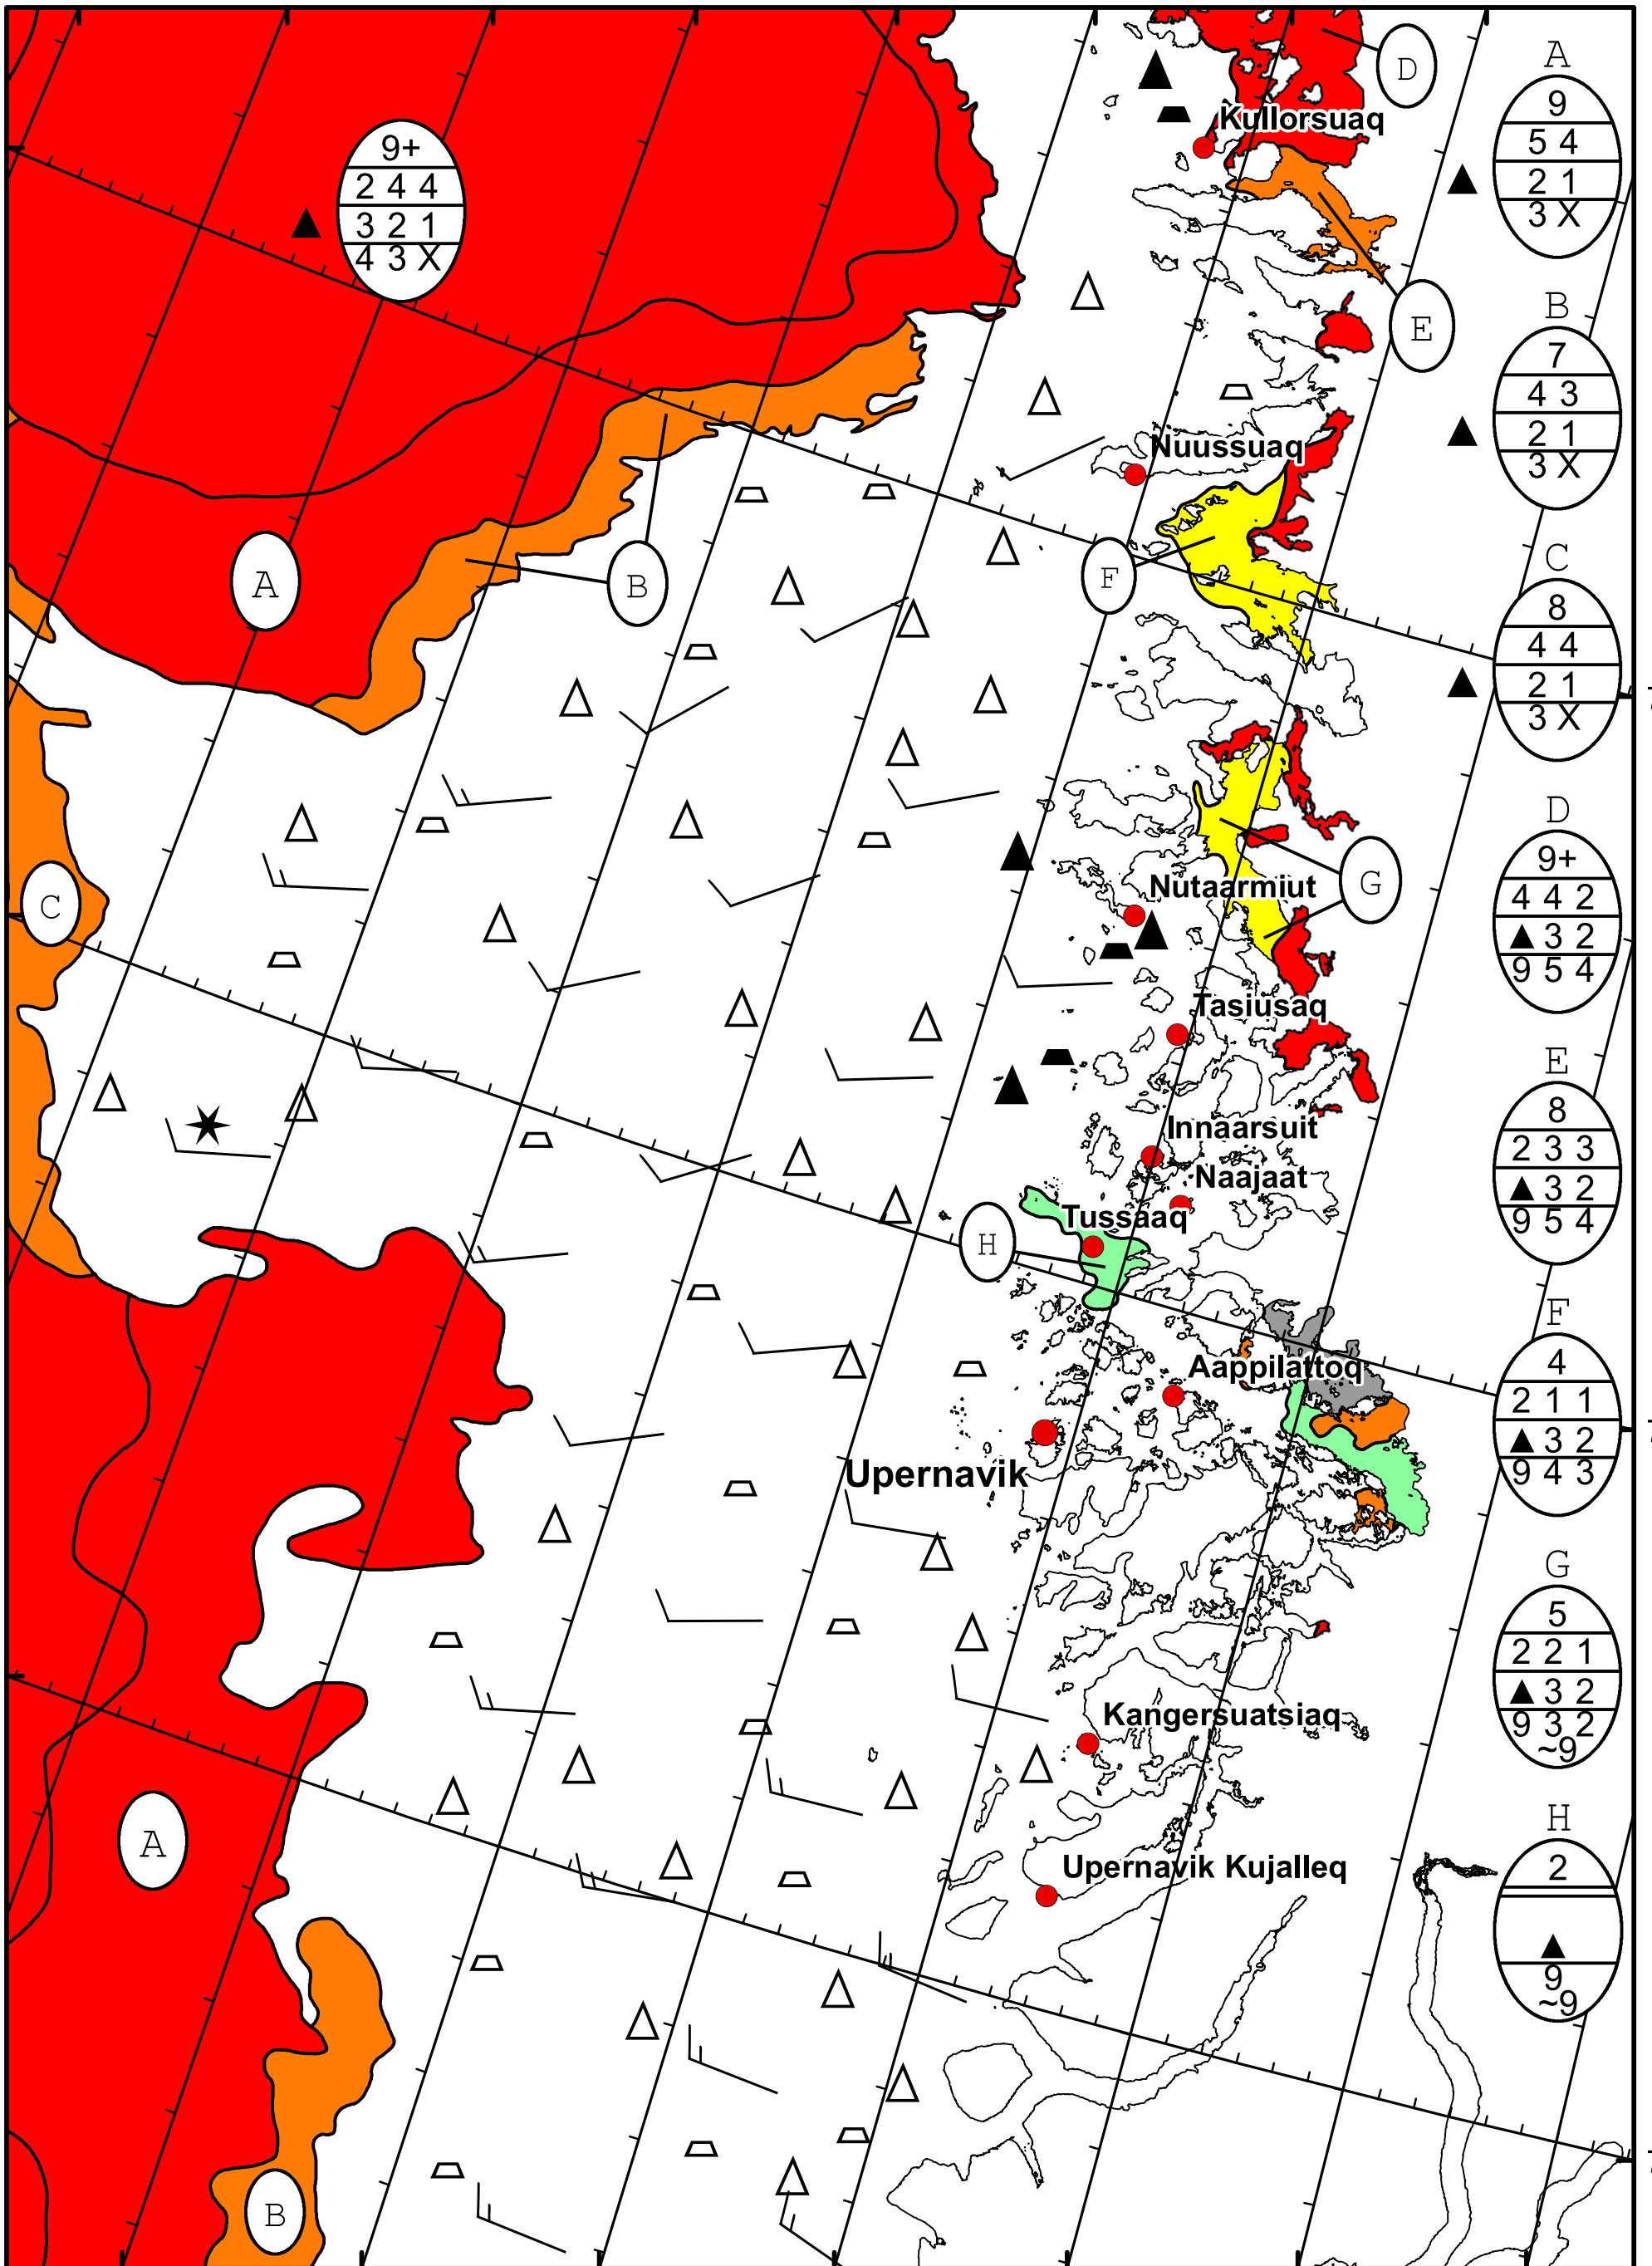

63°W 62°W 61°W 60°W 59°W 58°W 57°W 56°W

74°N

73°N

72°N

74°N

73°N

72°N

DMI  
Ice Service

### West Greenland Ice Chart

Danish Meteorological Institute

Valid: 26 November 2024, 21:15 UTC