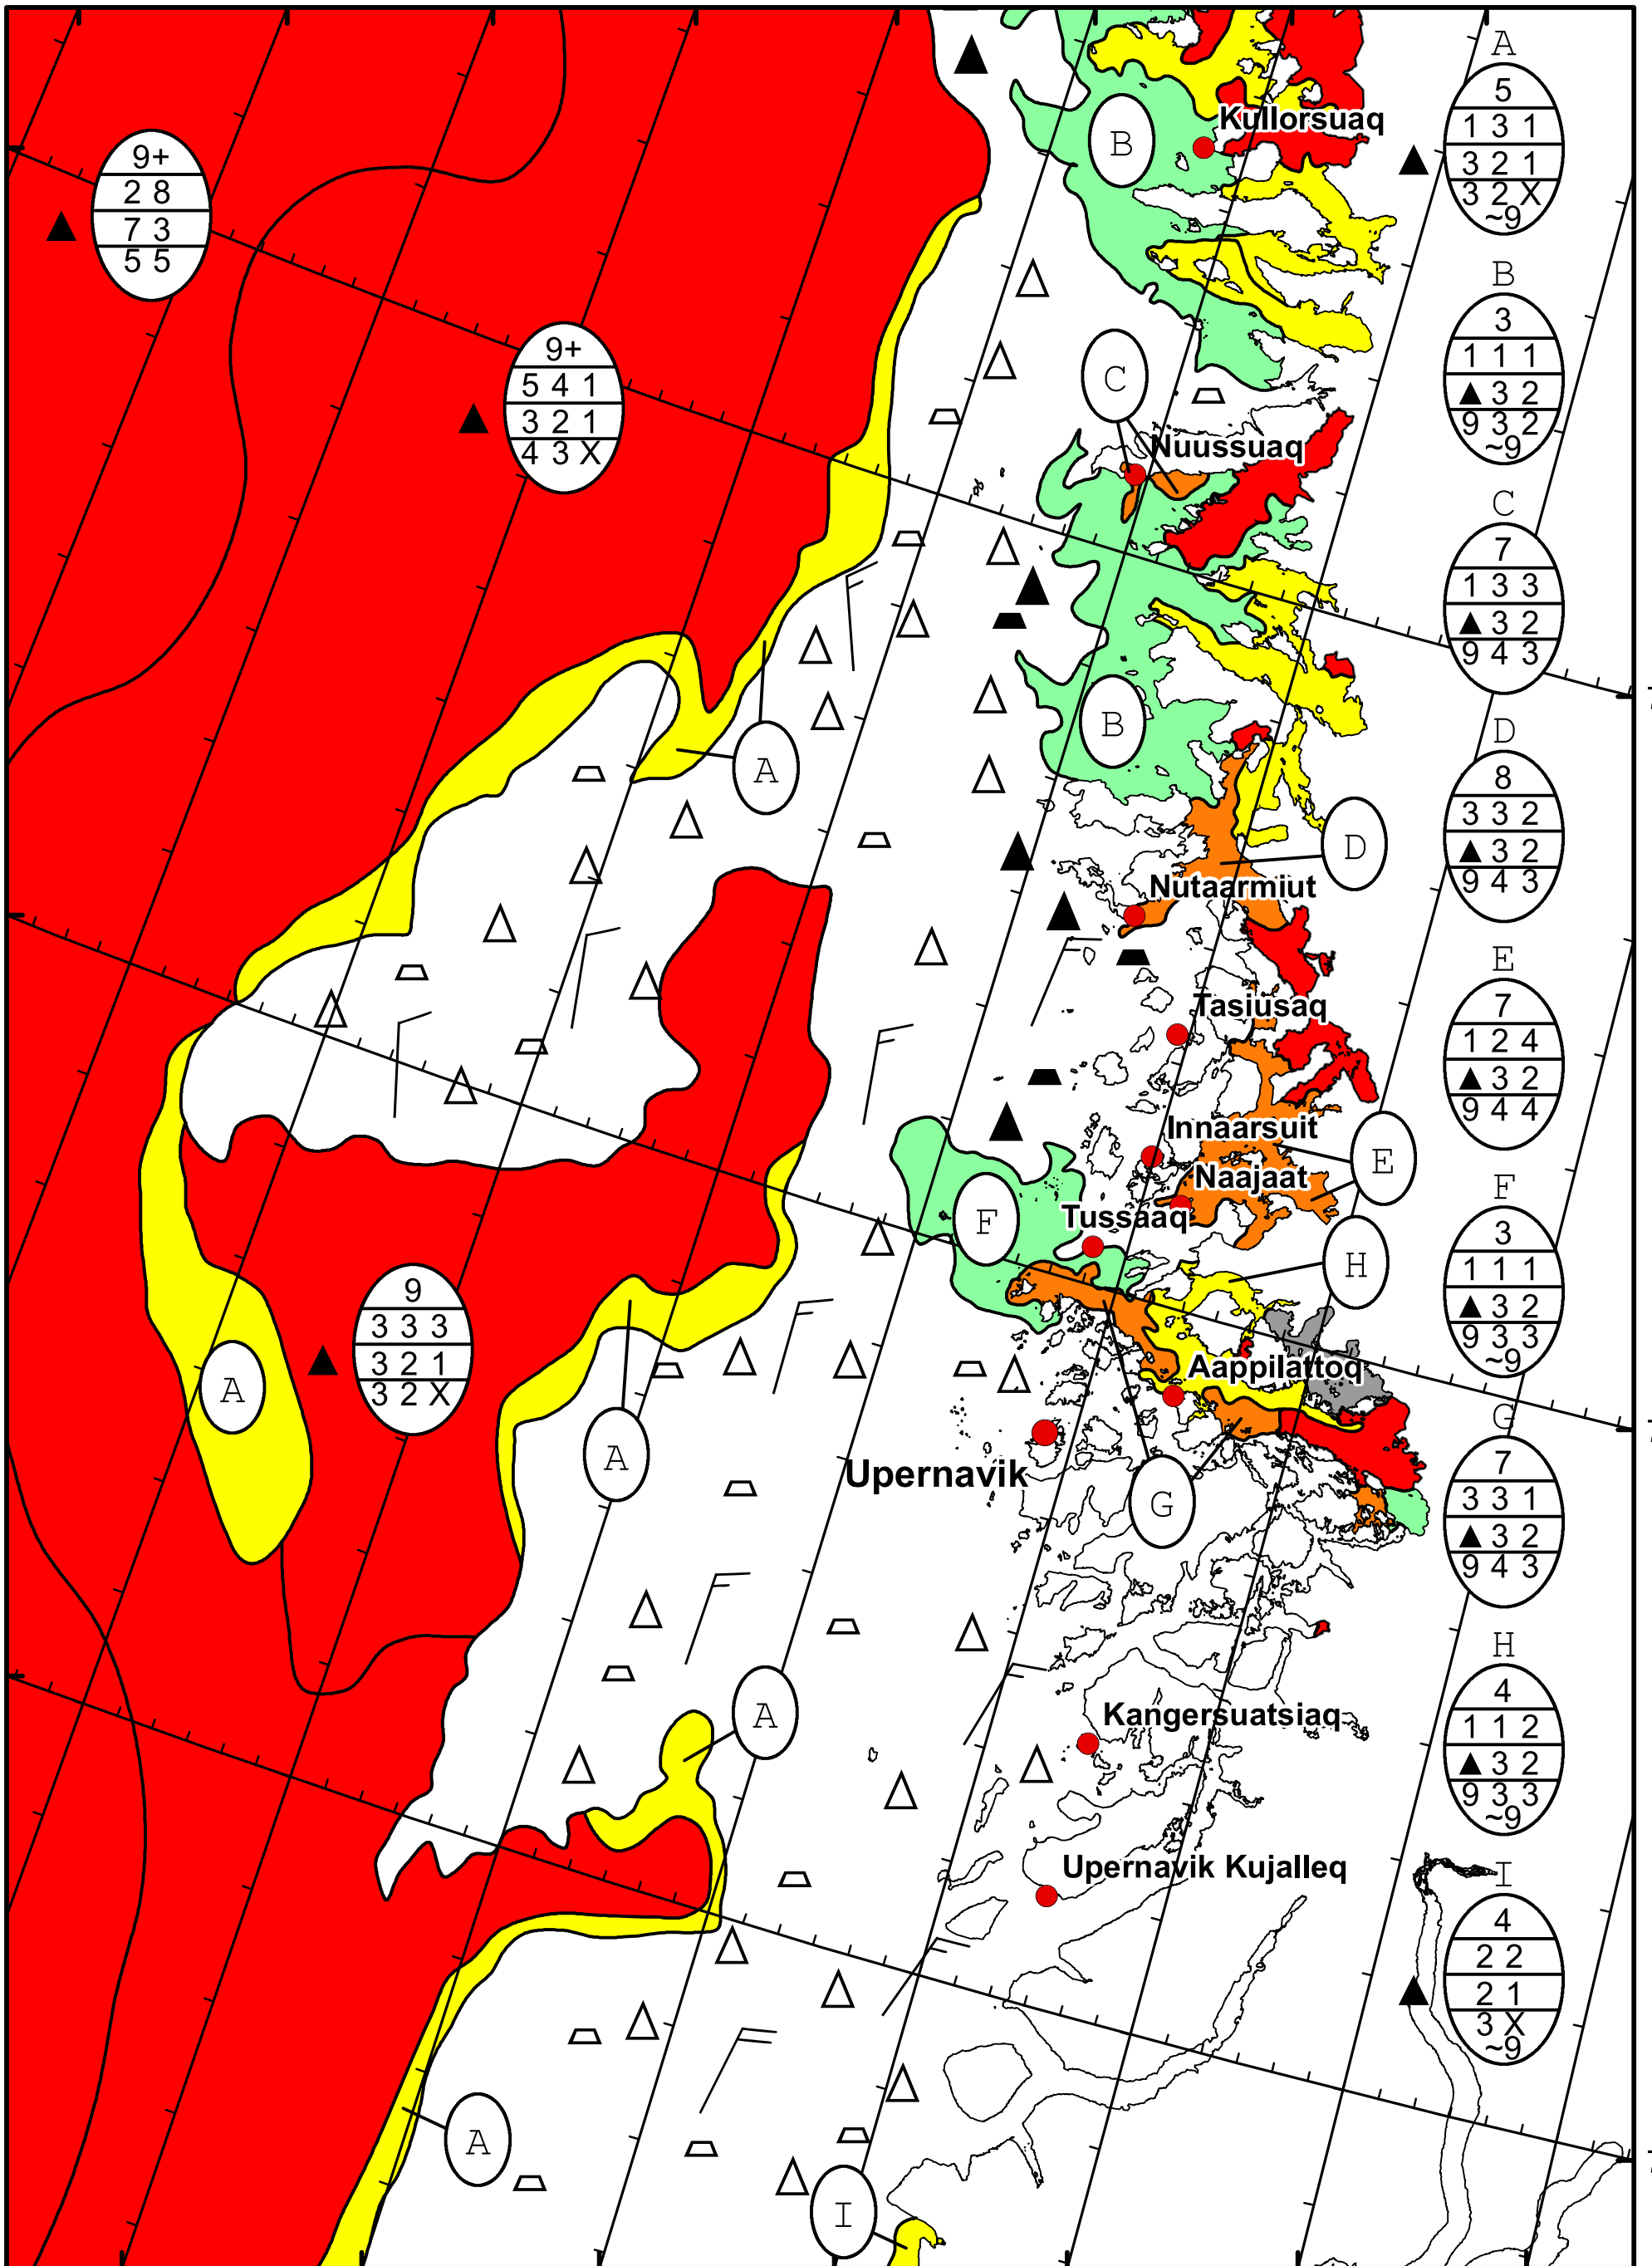

63°W 62°W 61°W 60°W 59°W 58°W 57°W 56°W

74°N

73°N

72°N

74°N

73°N

72°N

DMI
Ice Service

West Greenland Ice Chart

Danish Meteorological Institute

Valid: 02 December 2024, 10:40 UTC