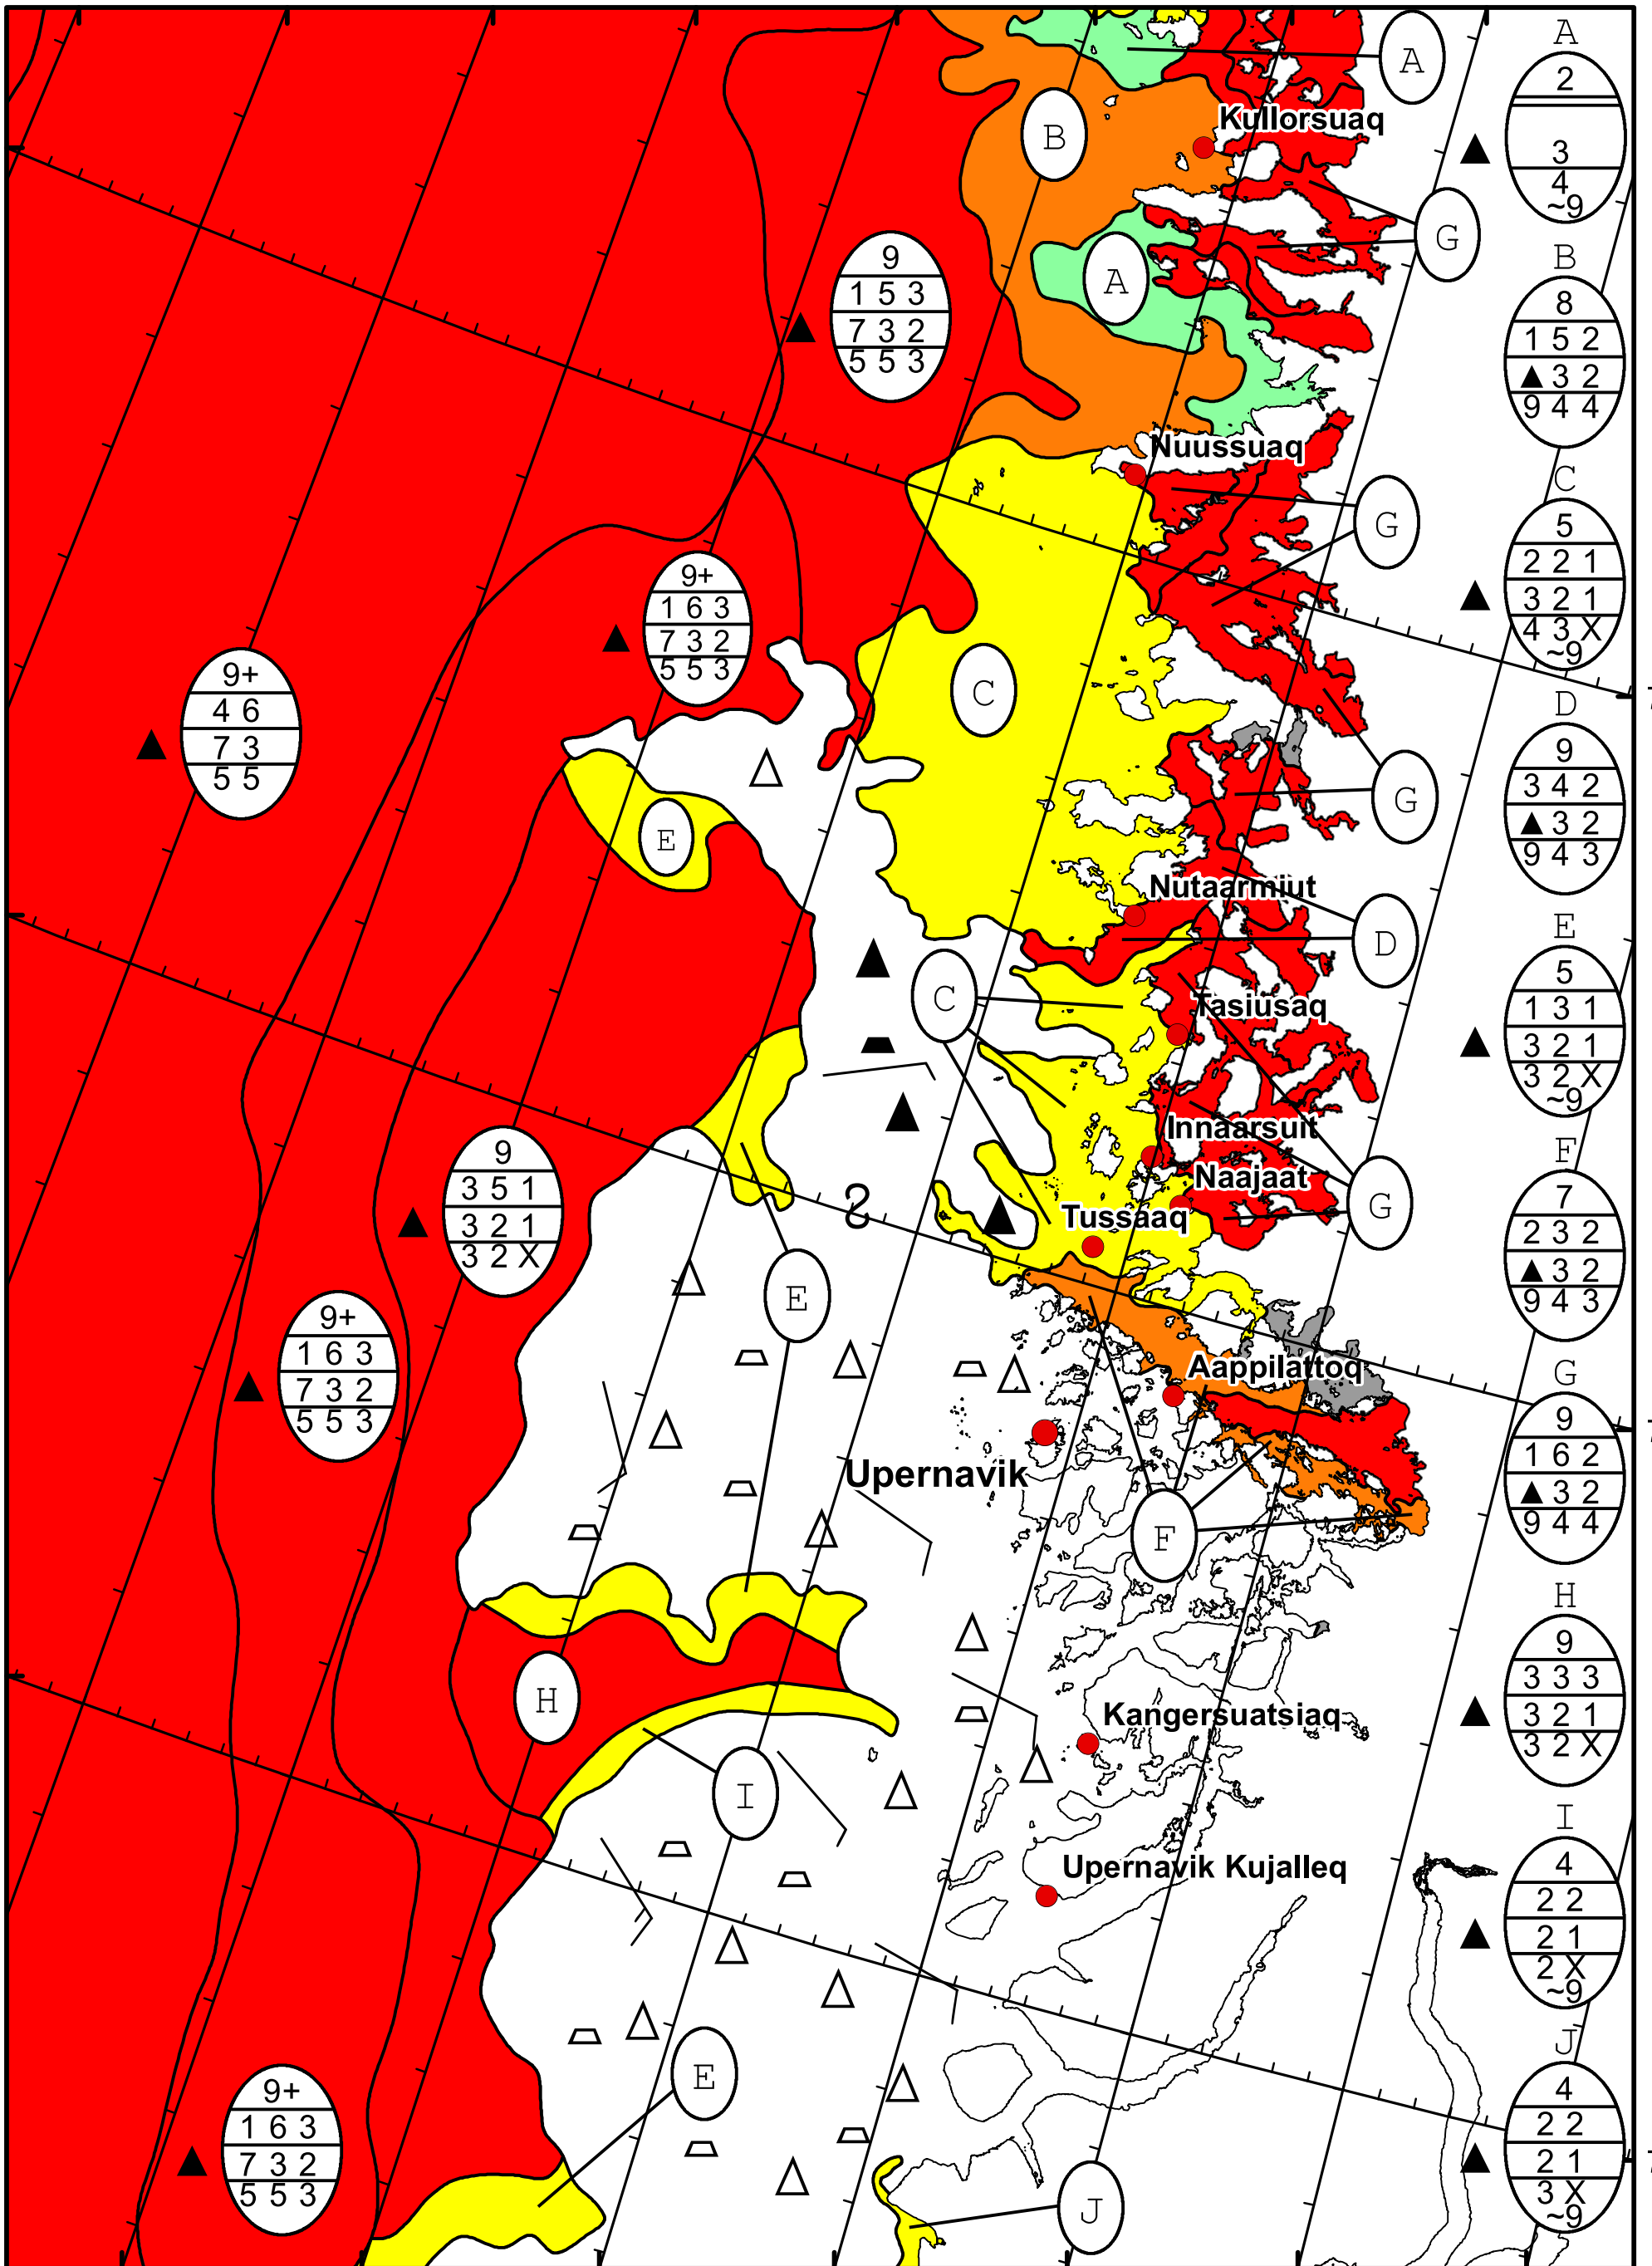

63°W 62°W 61°W 60°W 59°W 58°W 57°W 56°W

74°N

73°N

72°N

74°N

73°N

72°N

DMI
Ice Service

West Greenland Ice Chart

Danish Meteorological Institute

Valid: 06 December 2024, 21:00 UTC