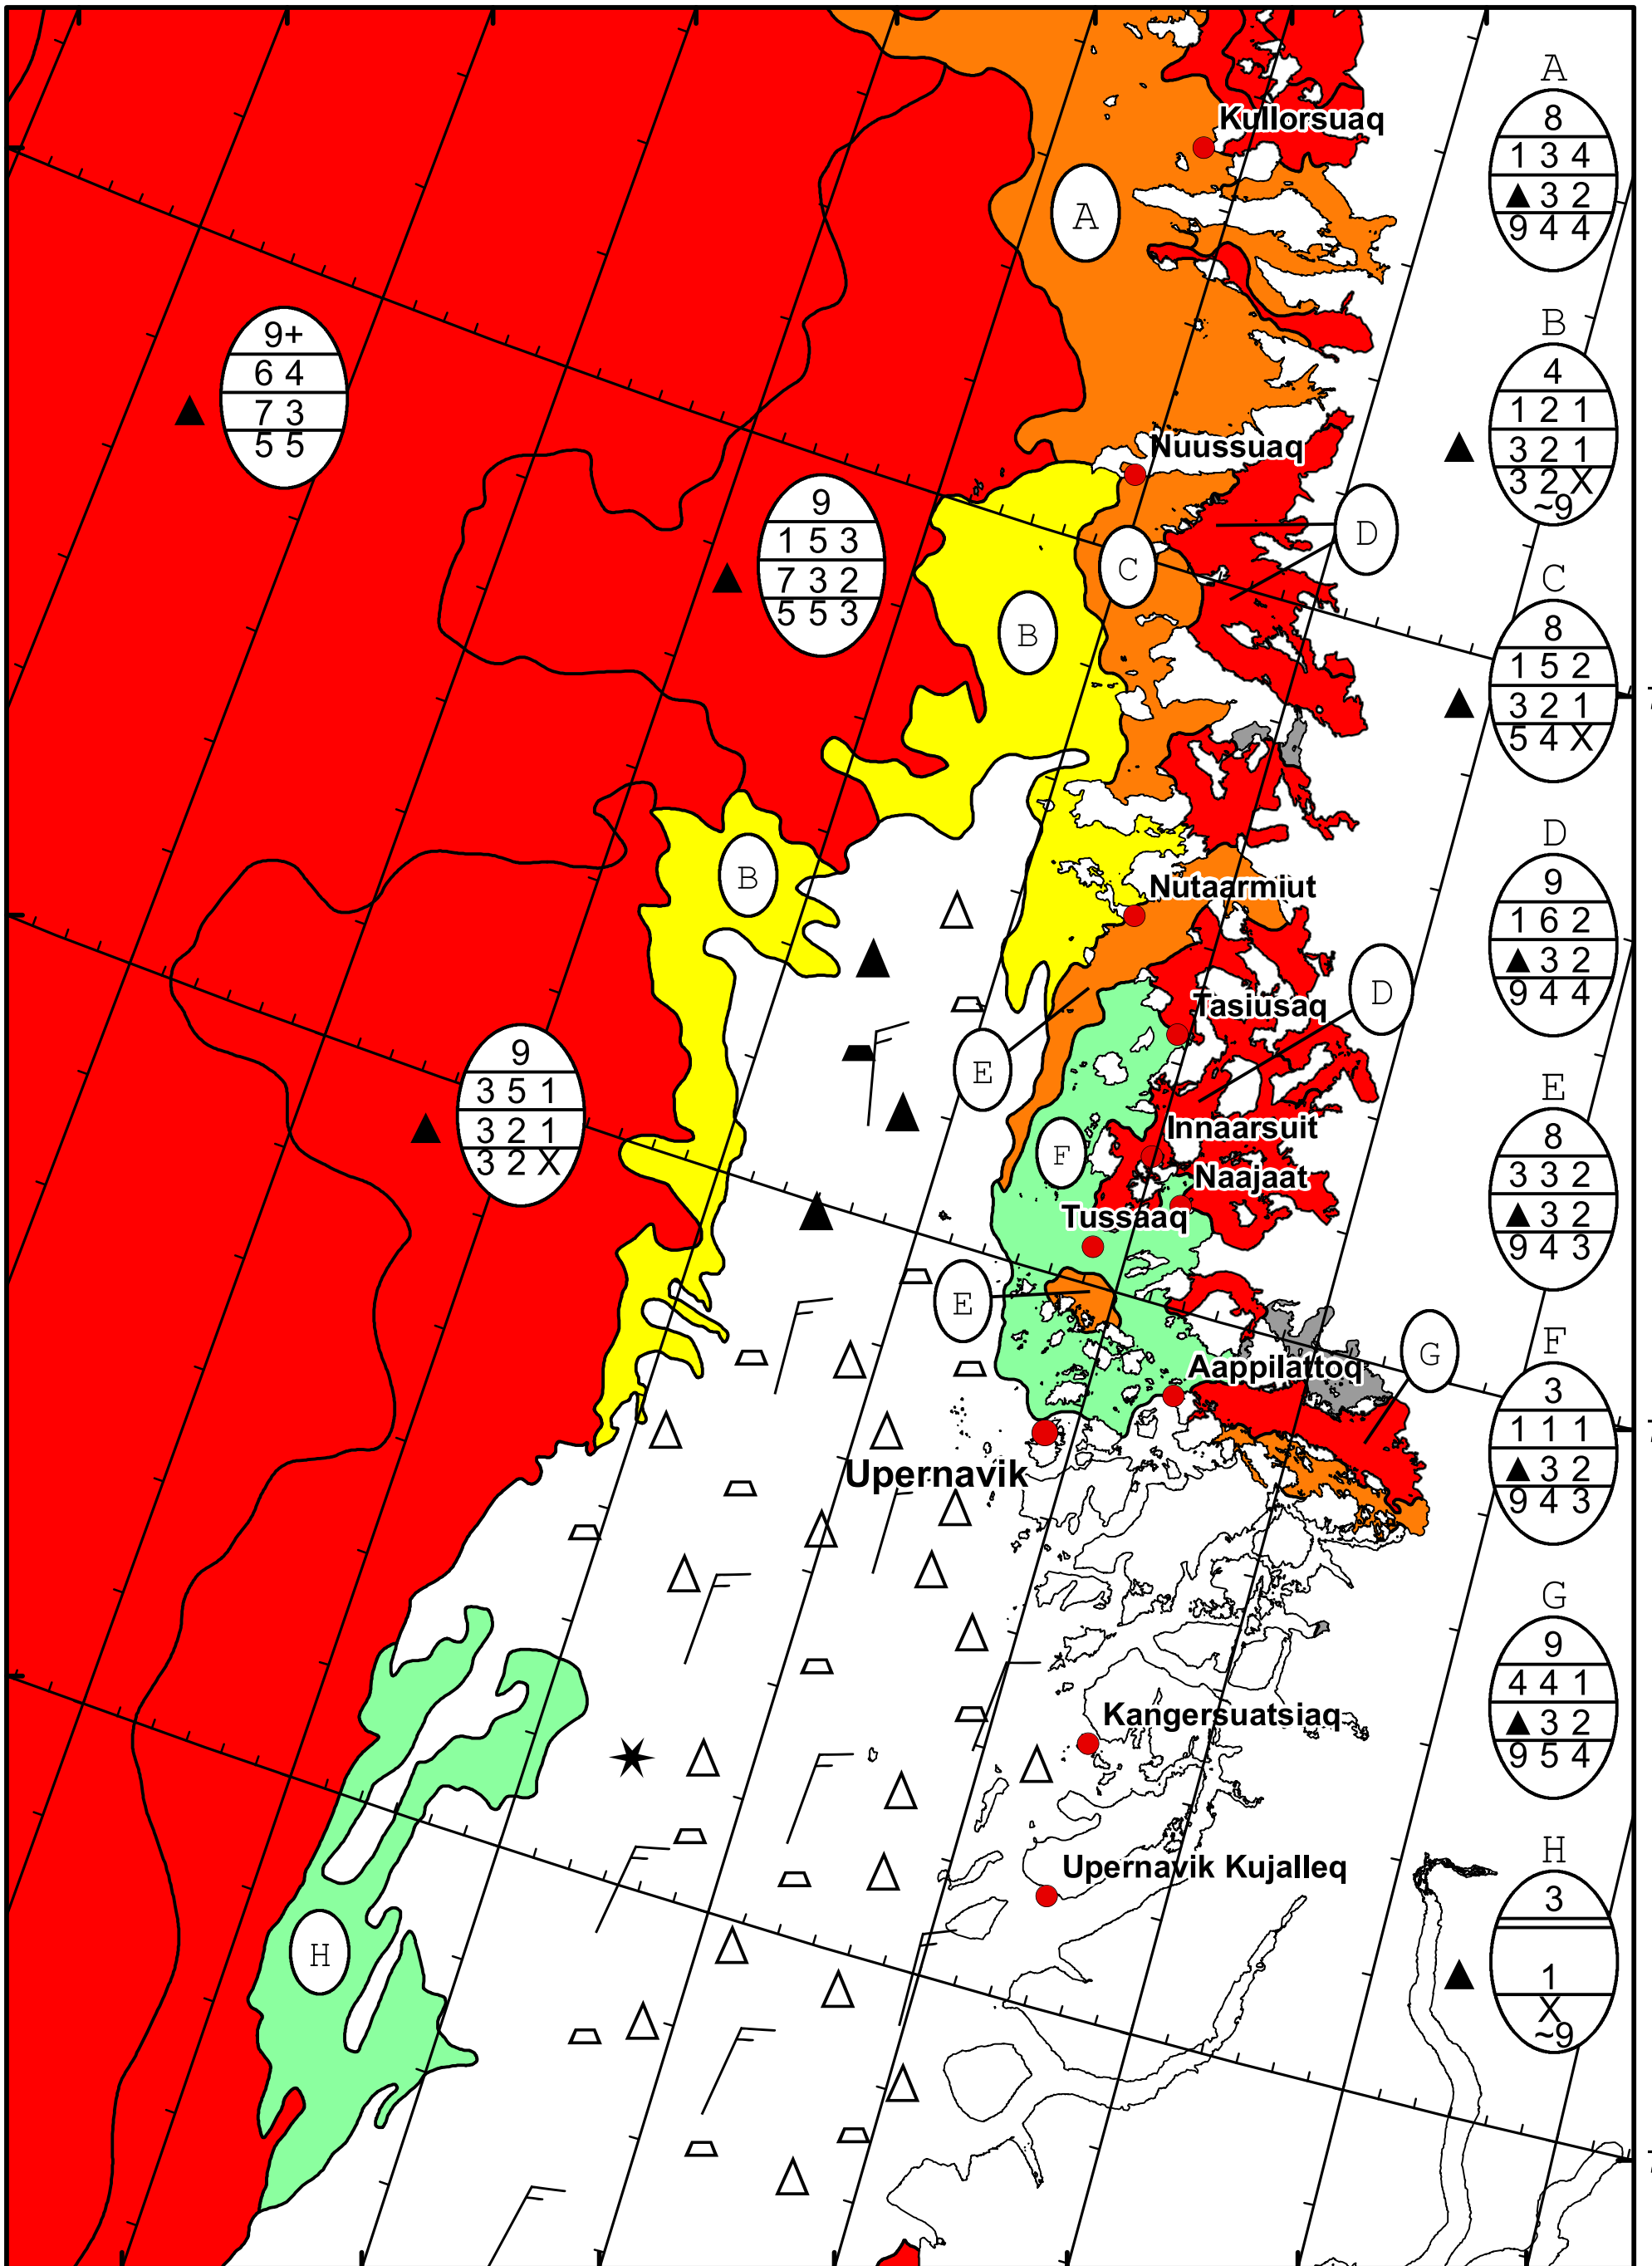

63°W 62°W 61°W 60°W 59°W 58°W 57°W 56°W

74°N

73°N

72°N

74°N

73°N

72°N

DMI
Ice Service

West Greenland Ice Chart

Danish Meteorological Institute

Valid: 09 December 2024, 10:50 UTC