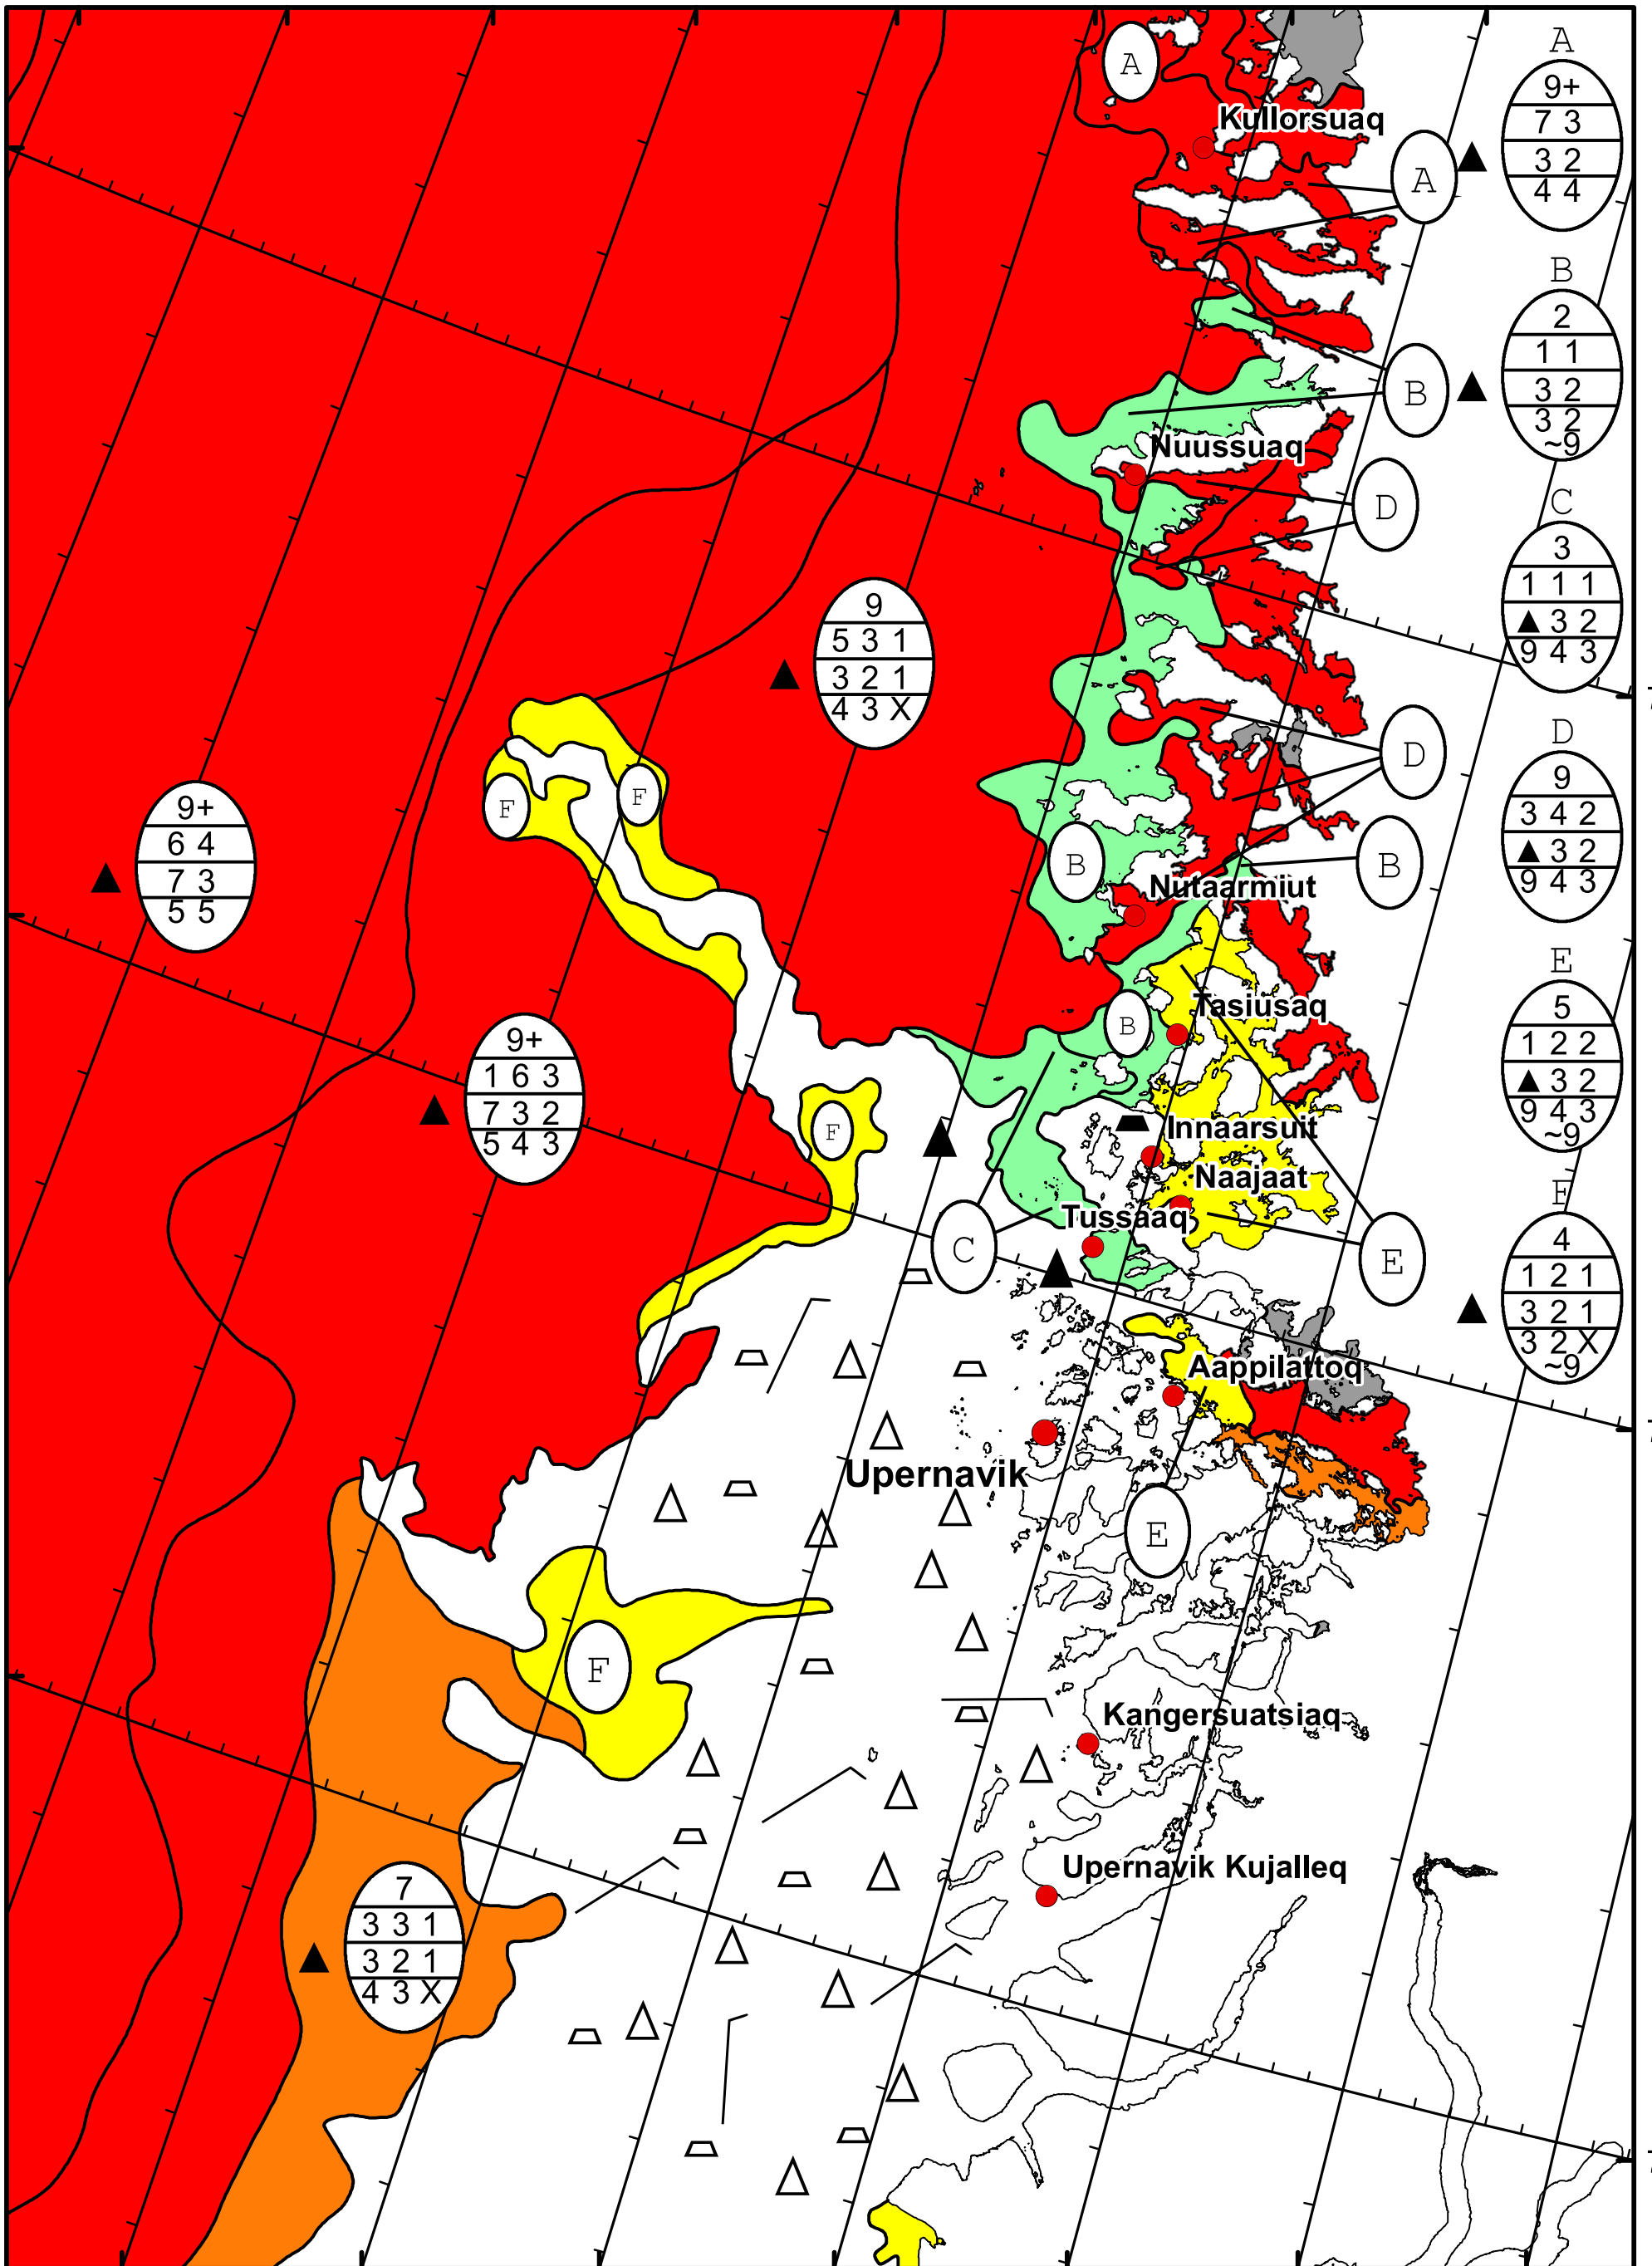

63°W 62°W 61°W 60°W 59°W 58°W 57°W 56°W

74°N

73°N

72°N

74°N

73°N

72°N

|     |
|-----|
| 9+  |
| 6 4 |
| 7 3 |
| 5 5 |

|       |
|-------|
| 9+    |
| 1 6 3 |
| 7 3 2 |
| 5 4 3 |

|       |
|-------|
| 9     |
| 5 3 1 |
| 3 2 1 |
| 4 3 X |

|       |
|-------|
| 7     |
| 3 3 1 |
| 3 2 1 |
| 4 3 X |

|     |
|-----|
| A   |
| 9+  |
| 7 3 |
| 3 2 |
| 4 4 |

### West Greenland Ice Chart

Danish Meteorological Institute

Valid: 12 December 2024, 10:55 UTC