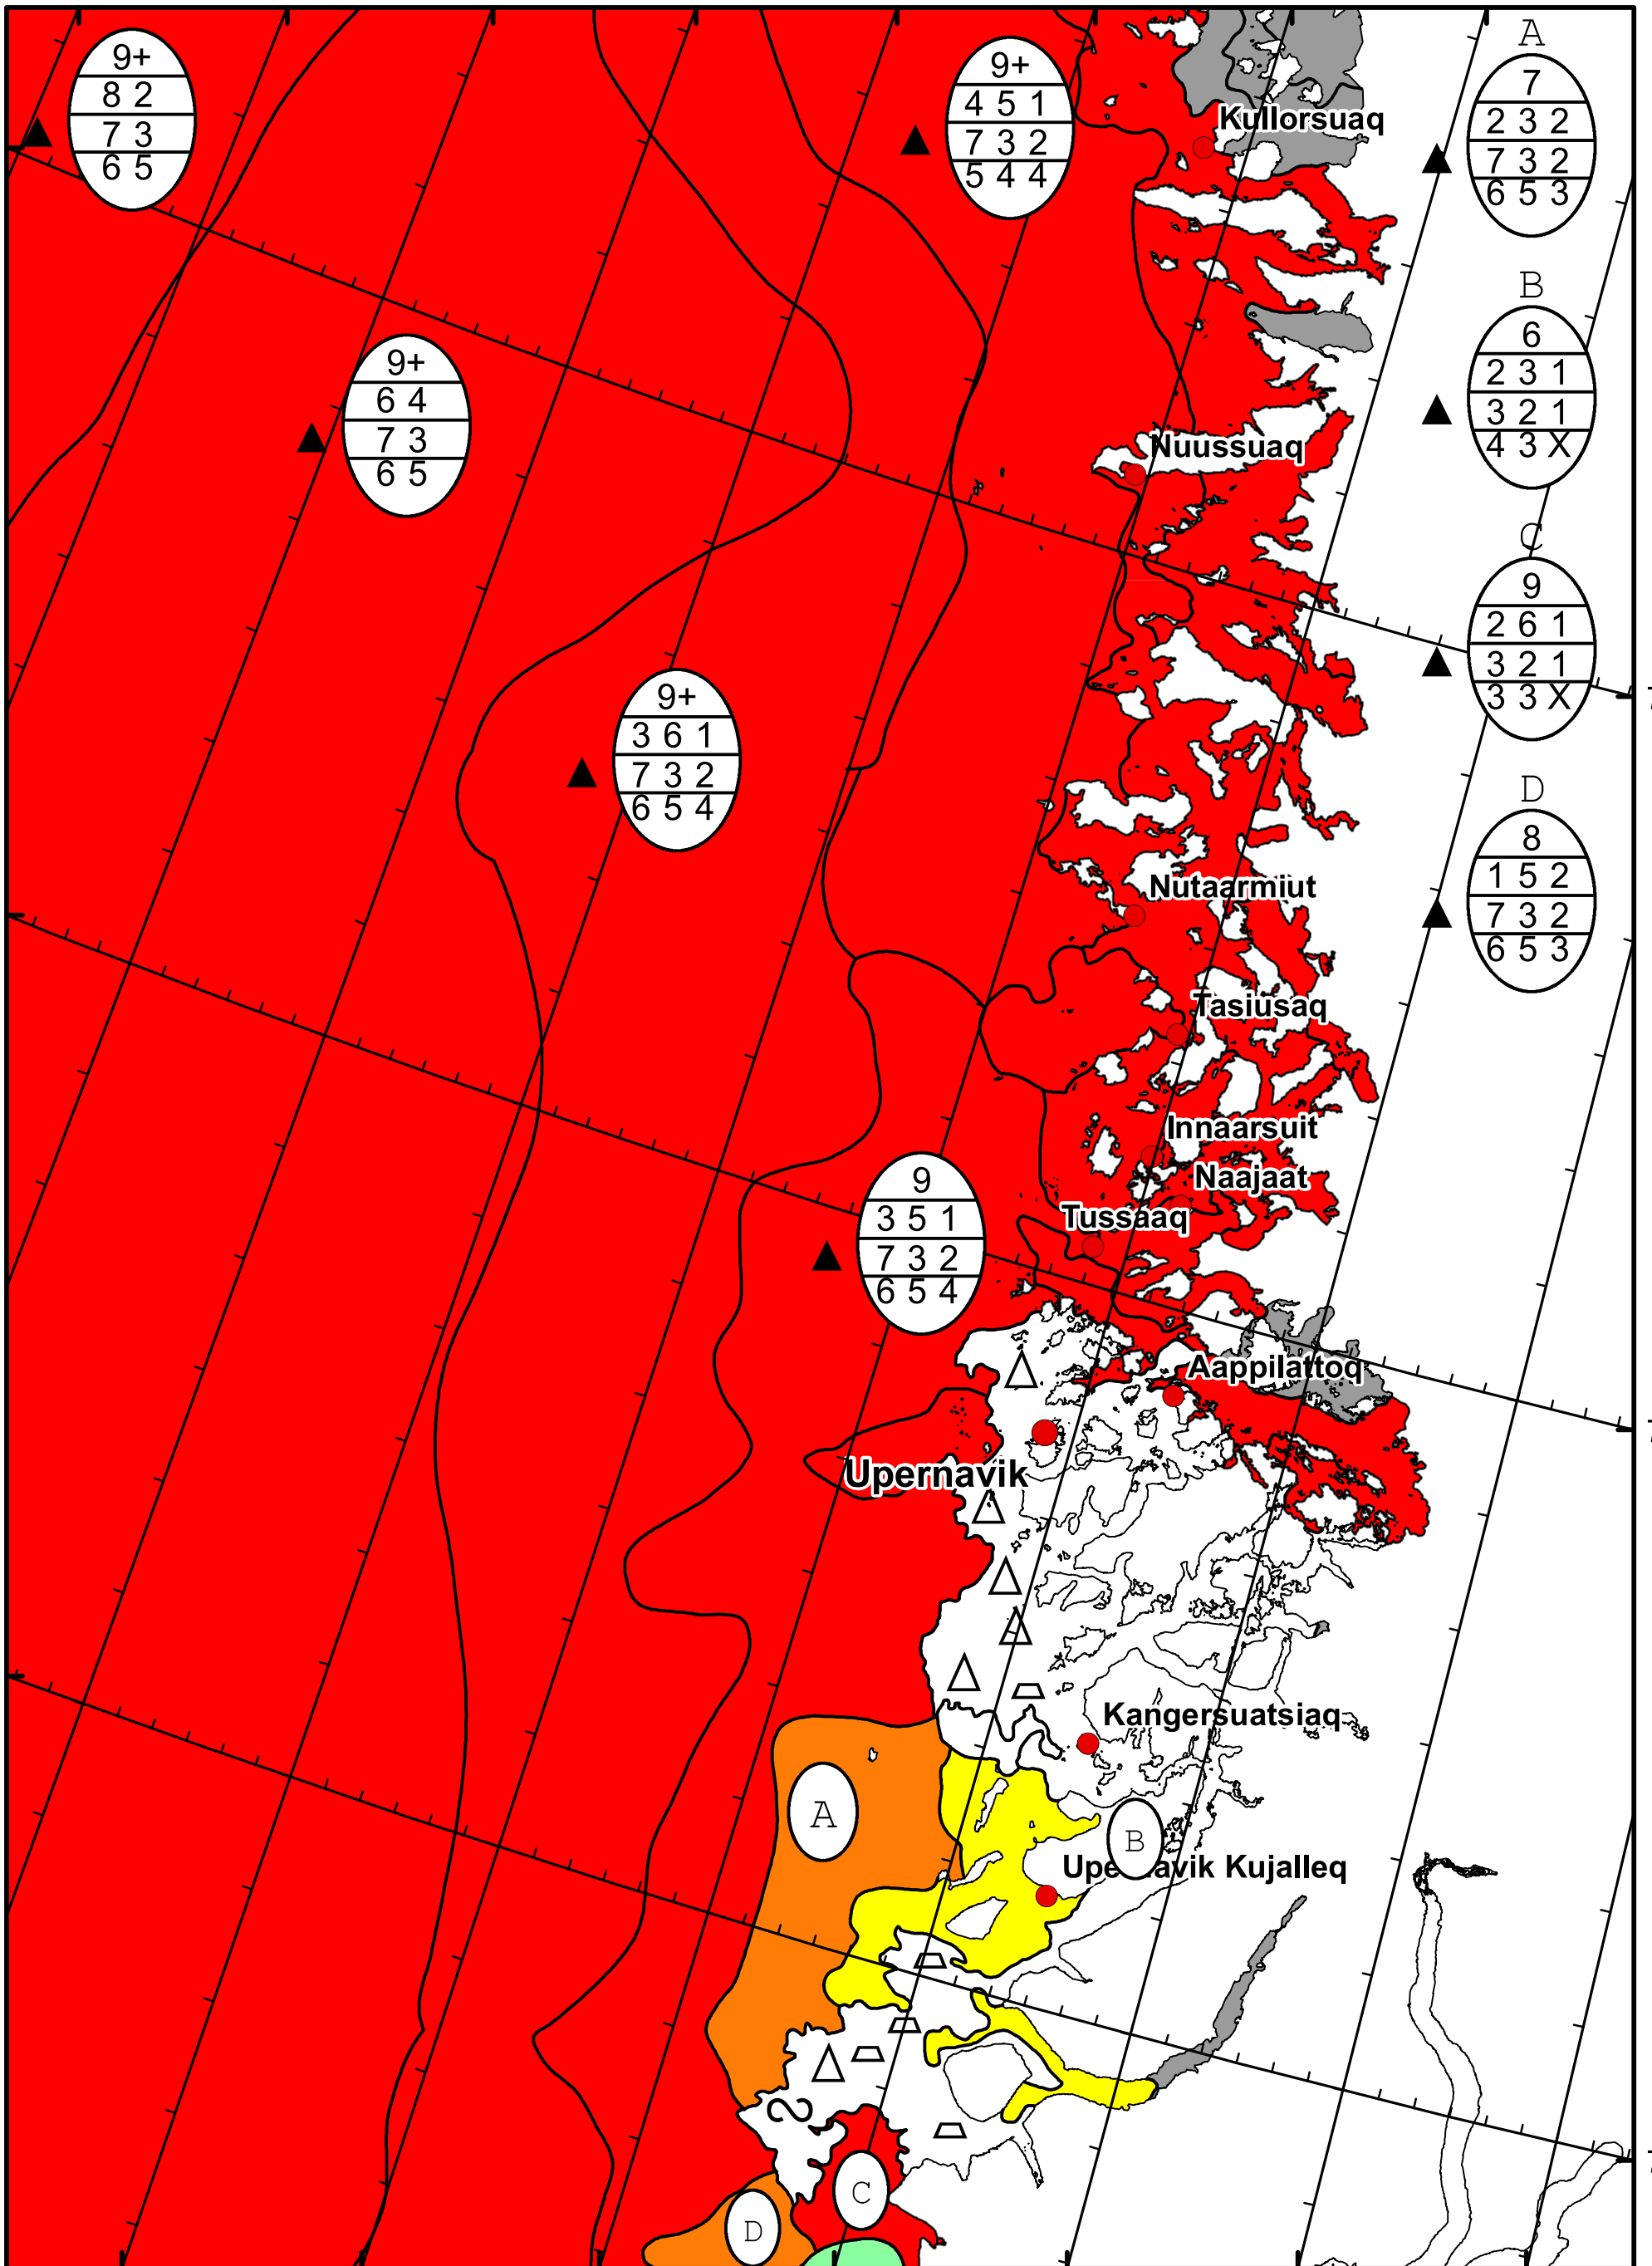

63°W 62°W 61°W 60°W 59°W 58°W 57°W 56°W

74°N

73°N

72°N

74°N

73°N

72°N

DMI  
Ice Service

### West Greenland Ice Chart

Danish Meteorological Institute

Valid: 27 December 2024, 21:05 UTC