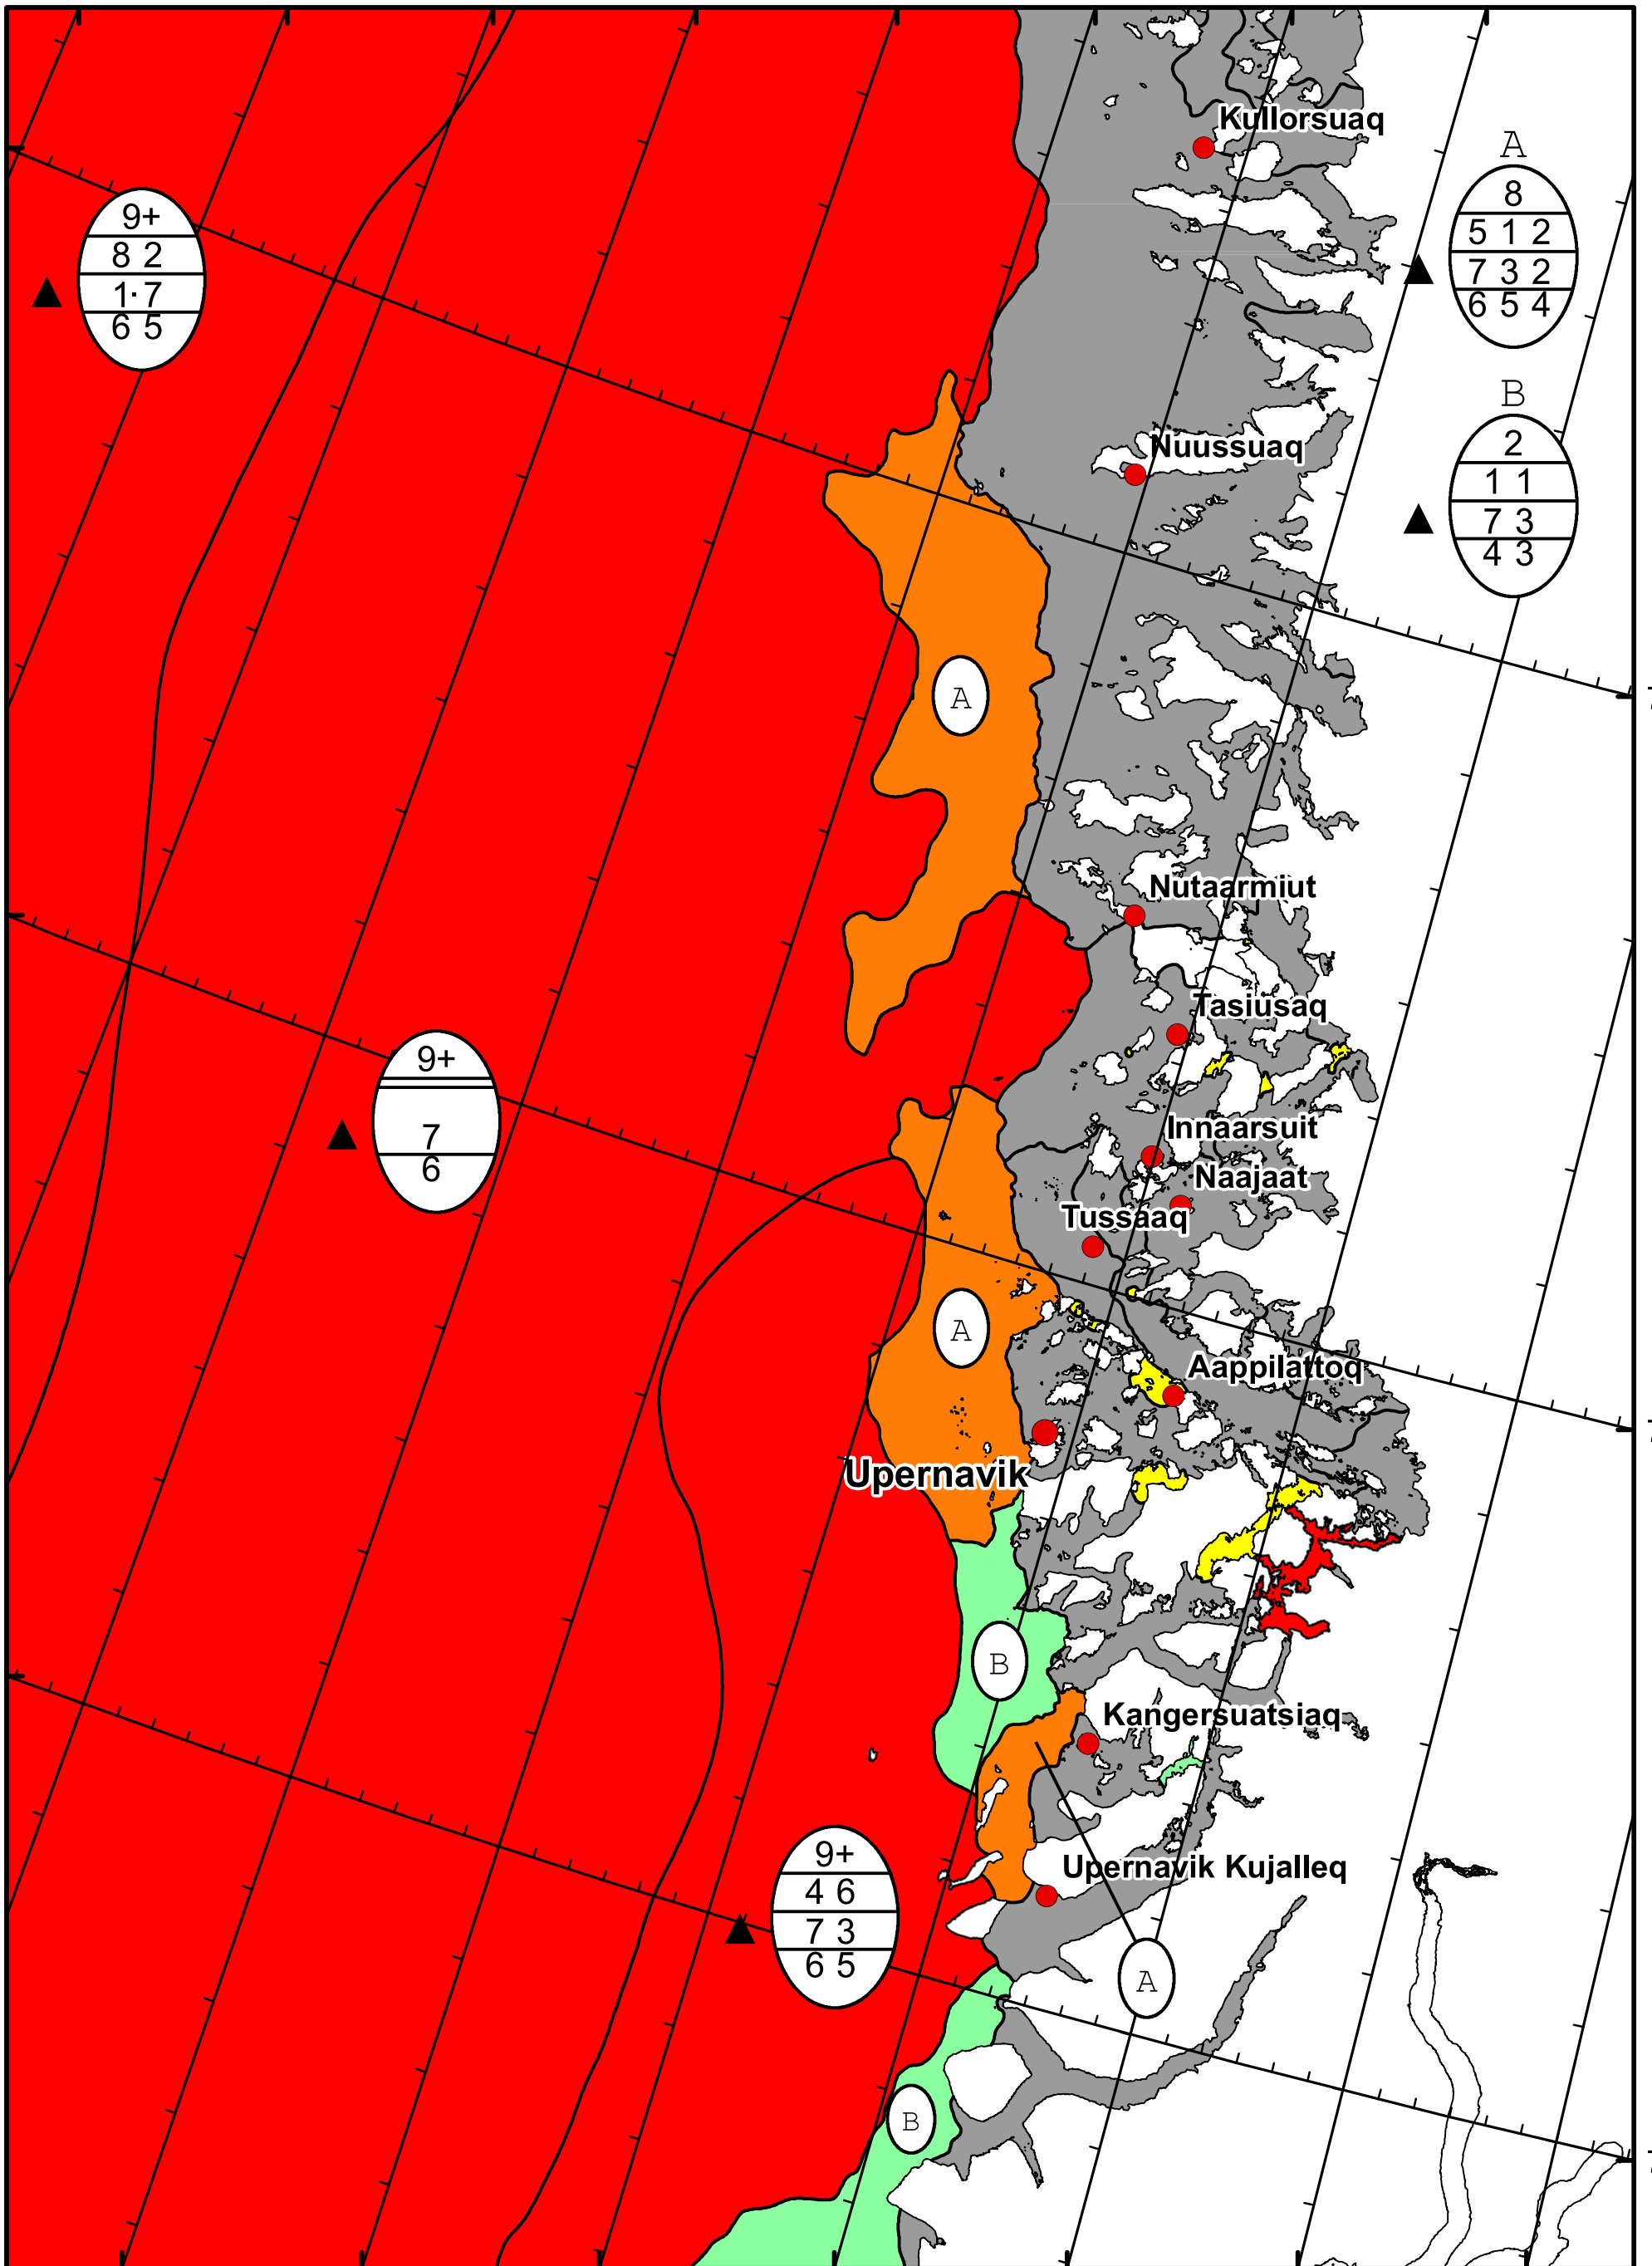

63°W 62°W 61°W 60°W 59°W 58°W 57°W 56°W

74°N

73°N

72°N

74°N

73°N

72°N

9+
8 2
1·7
6 5

A
8
5 1 2
7 3 2
6 5 4

B
2
1 1
7 3
4 3

9+
7
6

9+
4 6
7 3
6 5

DMI
Ice Service

West Greenland Ice Chart

Danish Meteorological Institute

Valid: 20 January 2025, 21:05 UTC