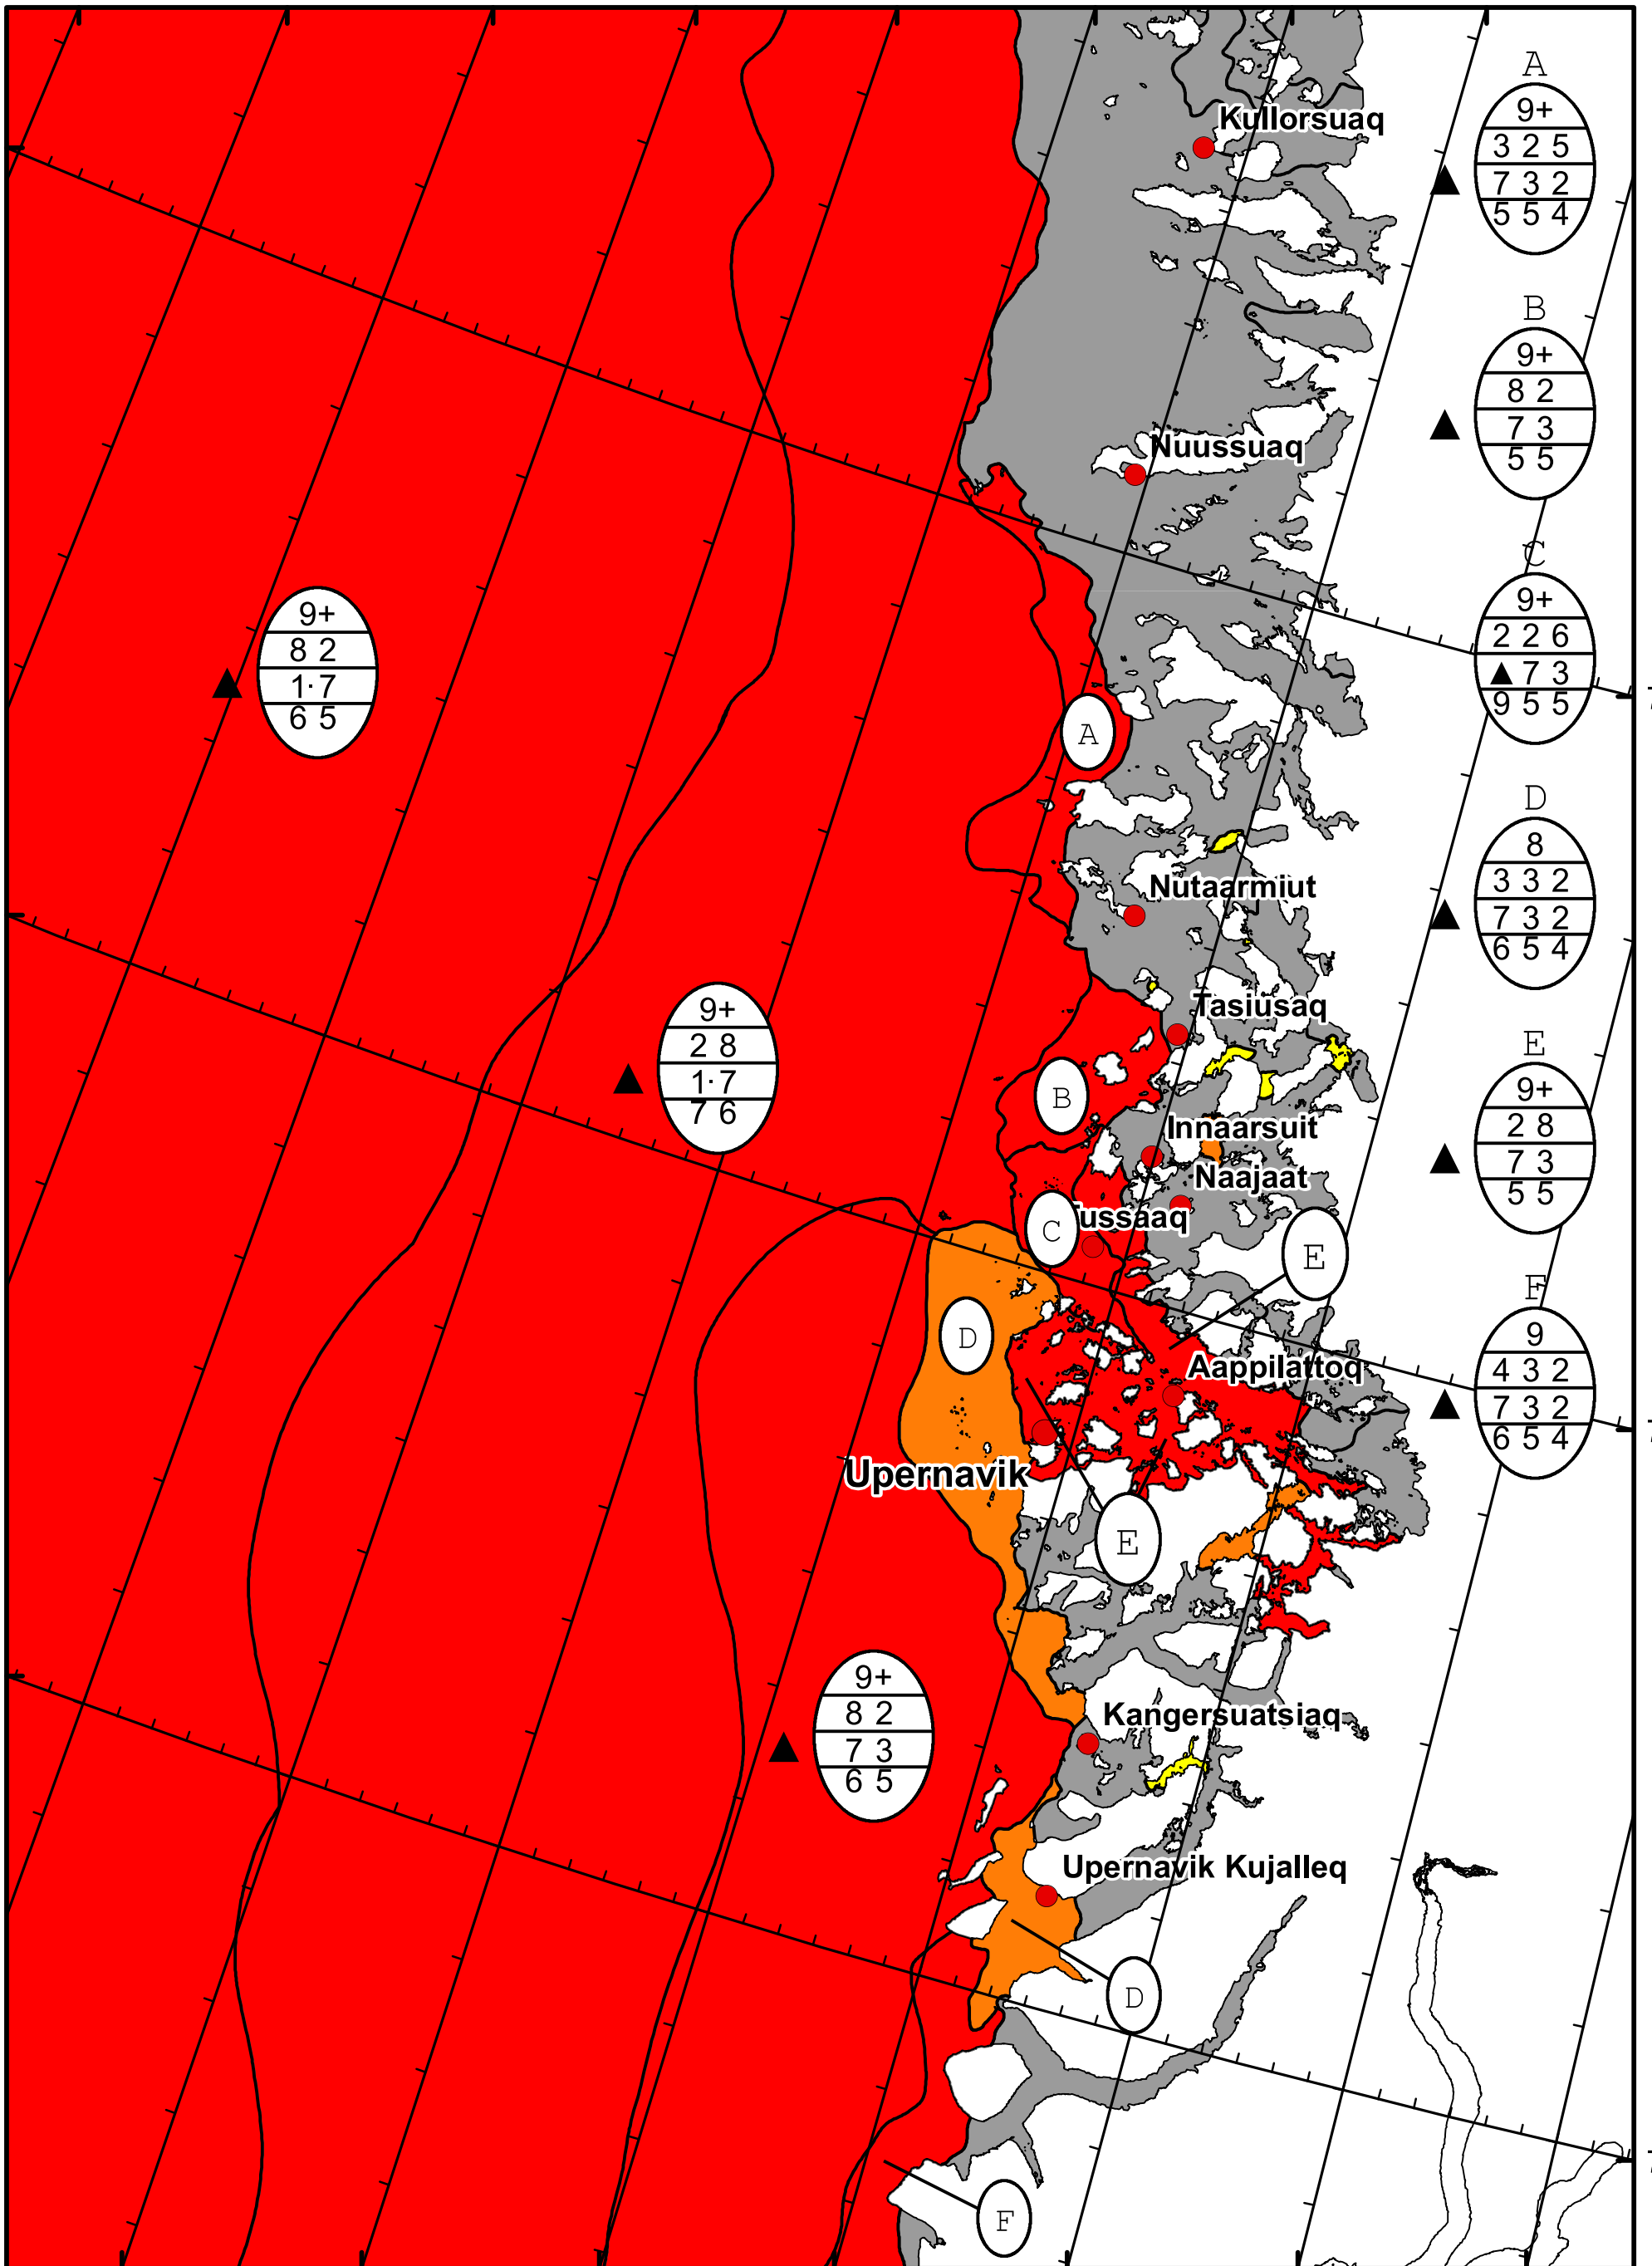

63°W 62°W 61°W 60°W 59°W 58°W 57°W 56°W

74°N

73°N

72°N

74°N

73°N

72°N

DMI  
Ice Service

### West Greenland Ice Chart

Danish Meteorological Institute

Valid: 03 February 2025, 20:50 UTC