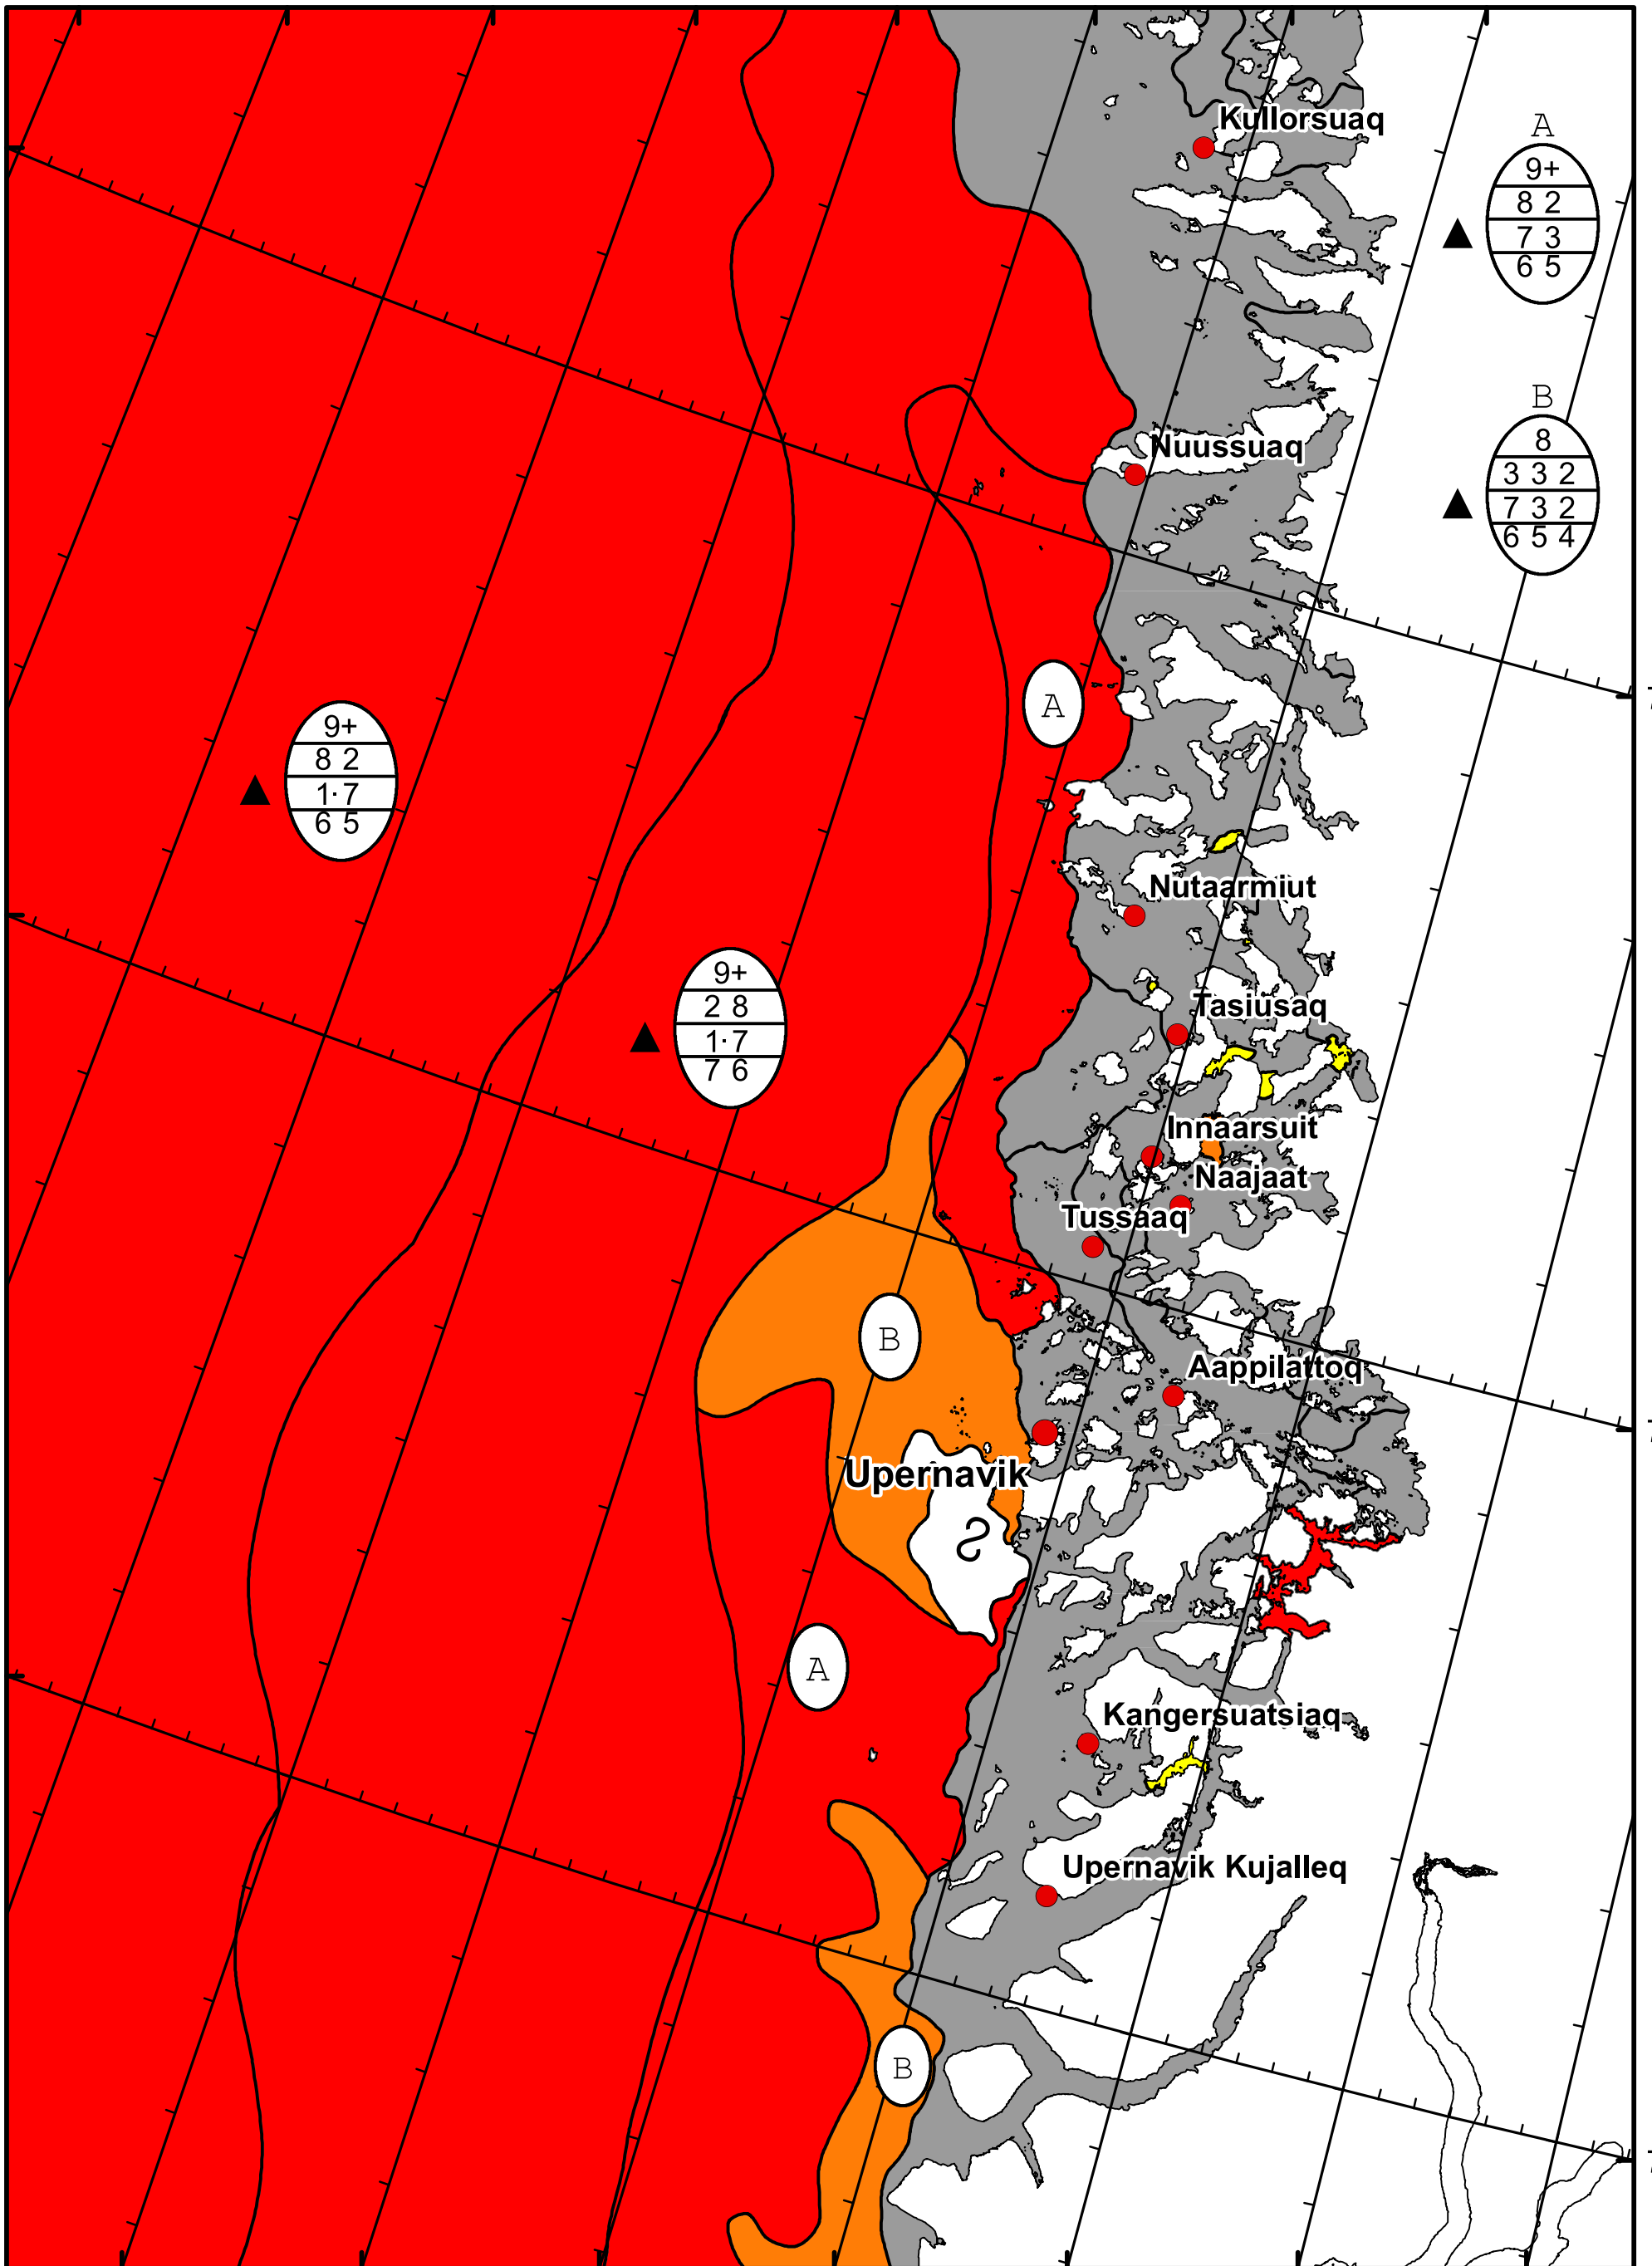

63°W 62°W 61°W 60°W 59°W 58°W 57°W 56°W

74°N

73°N

72°N

74°N

73°N

72°N

DMI
Ice Service

West Greenland Ice Chart

Danish Meteorological Institute

Valid: 09 February 2025, 21:05 UTC