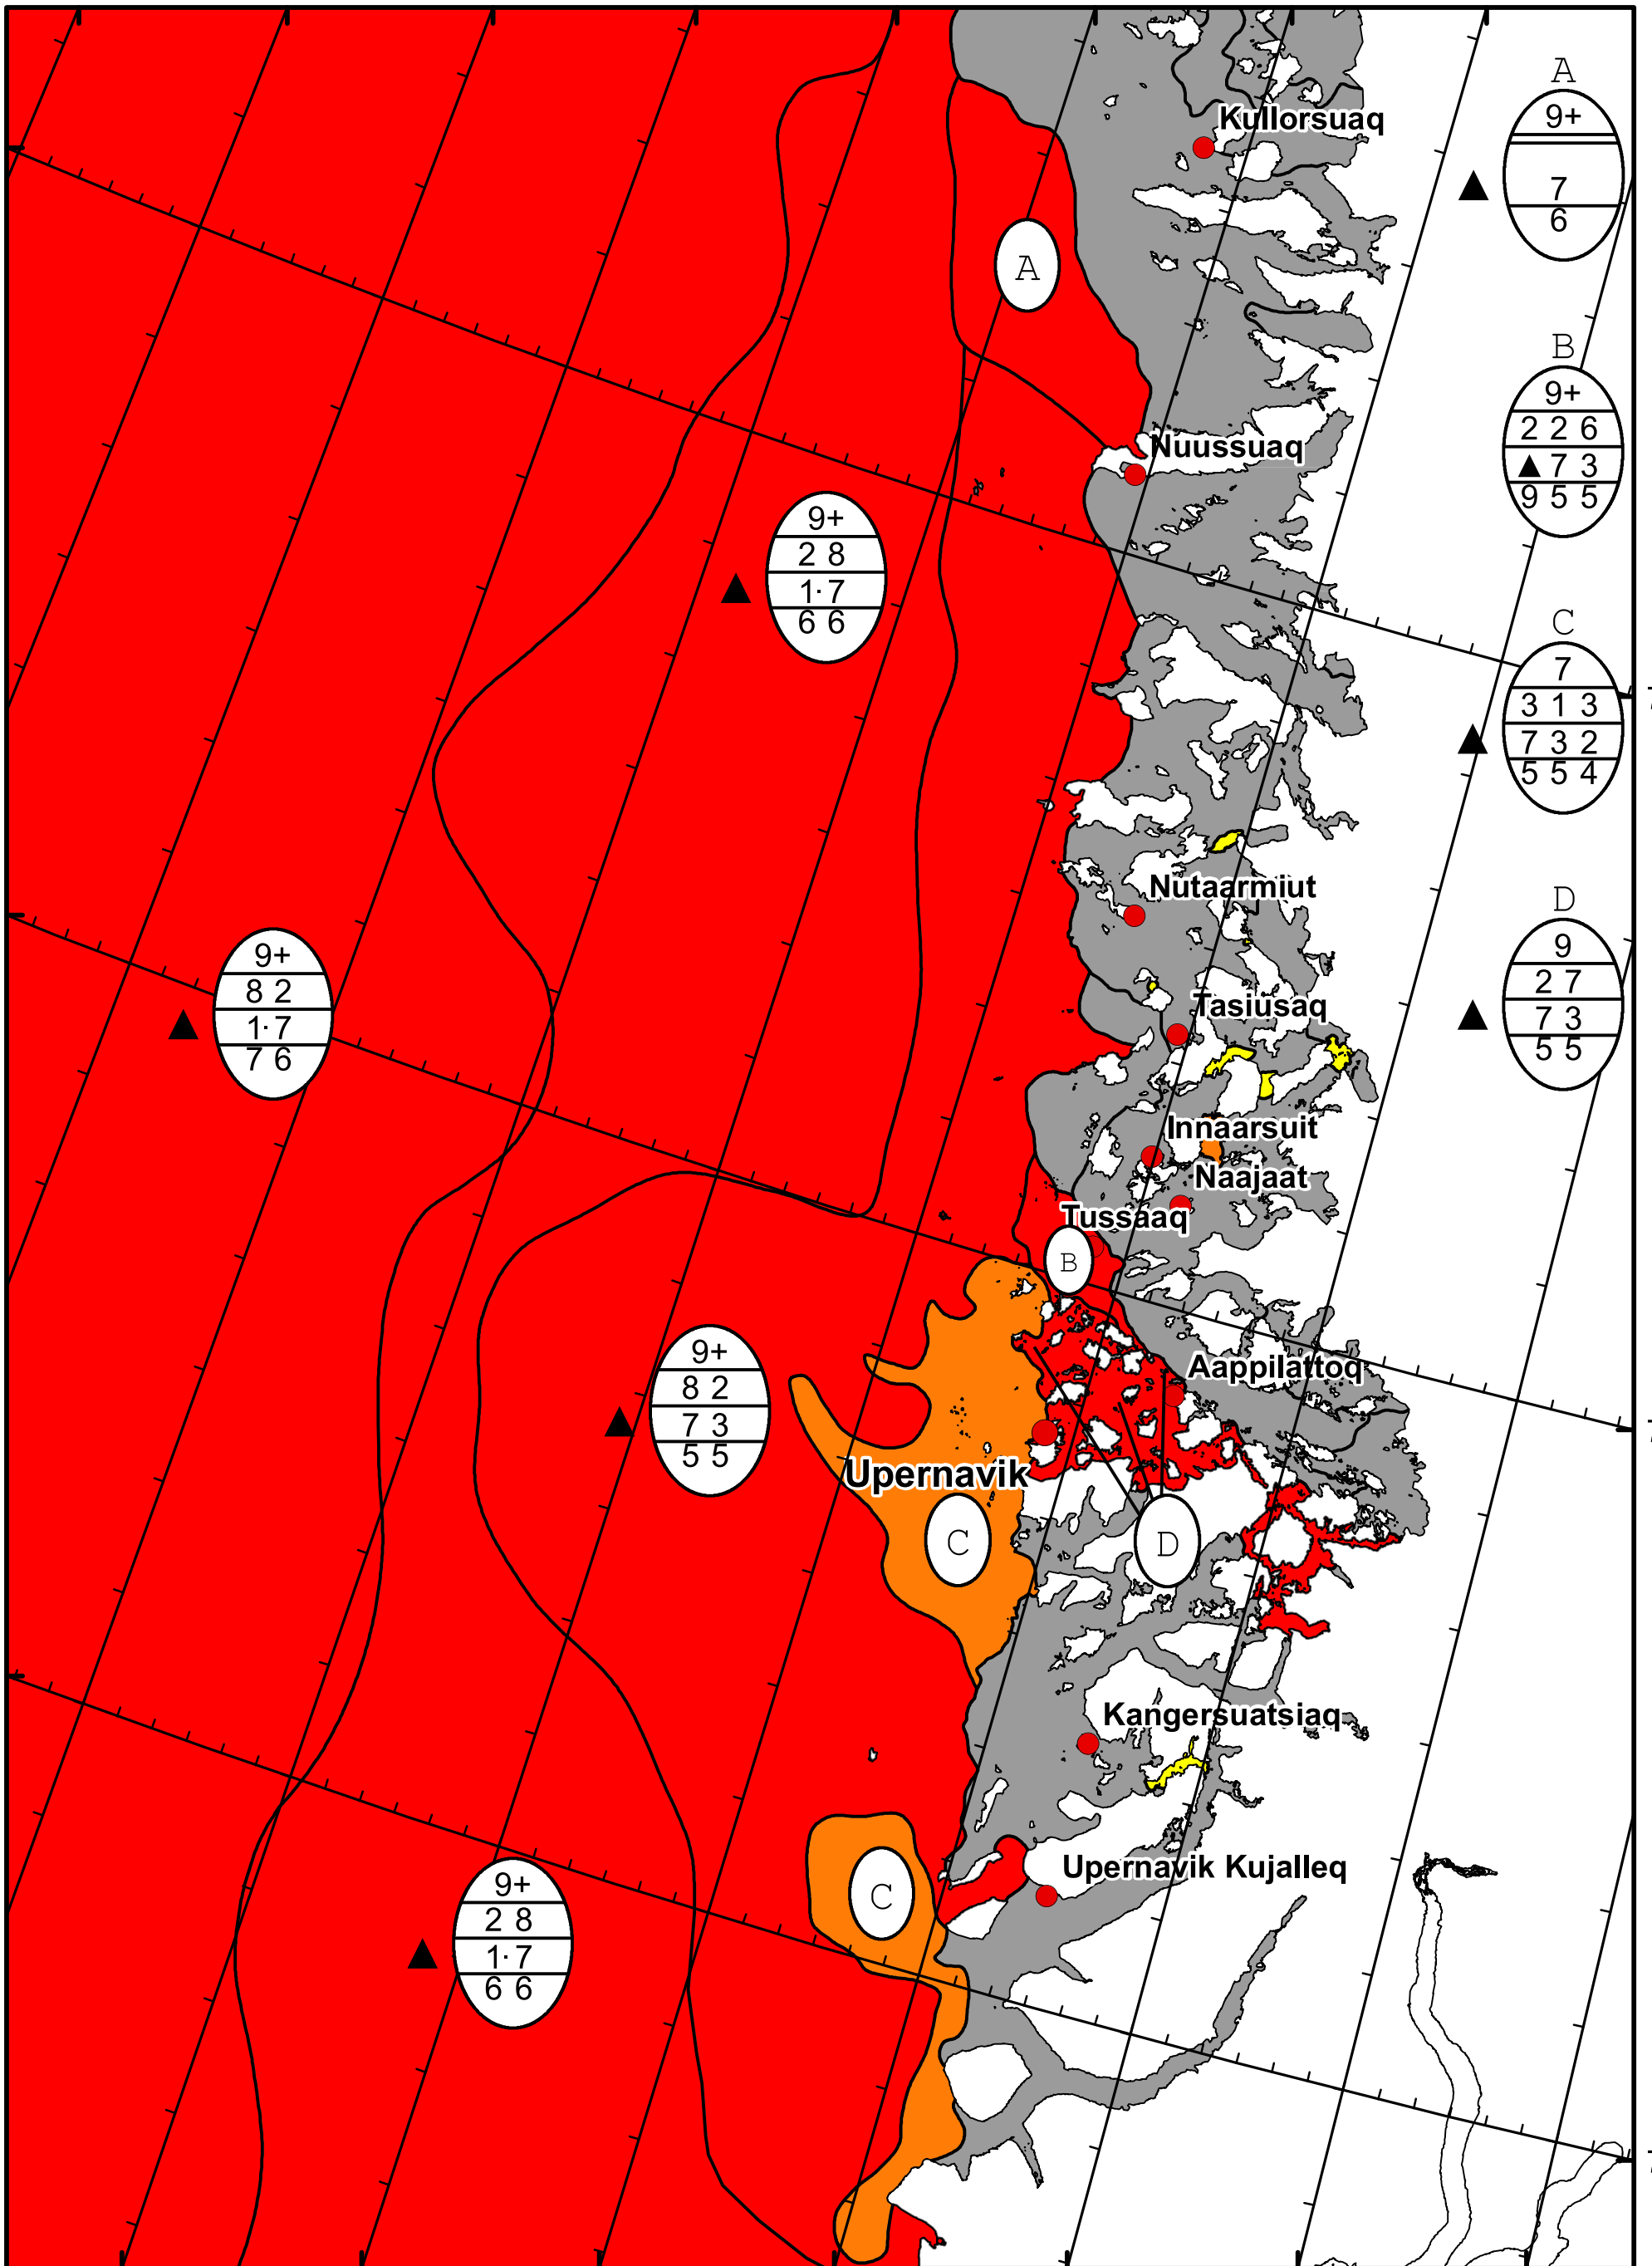

63°W 62°W 61°W 60°W 59°W 58°W 57°W 56°W

74°N

73°N

72°N

74°N

73°N

72°N

DMI
Ice Service

West Greenland Ice Chart

Danish Meteorological Institute

Valid: 16 February 2025, 21:30 UTC