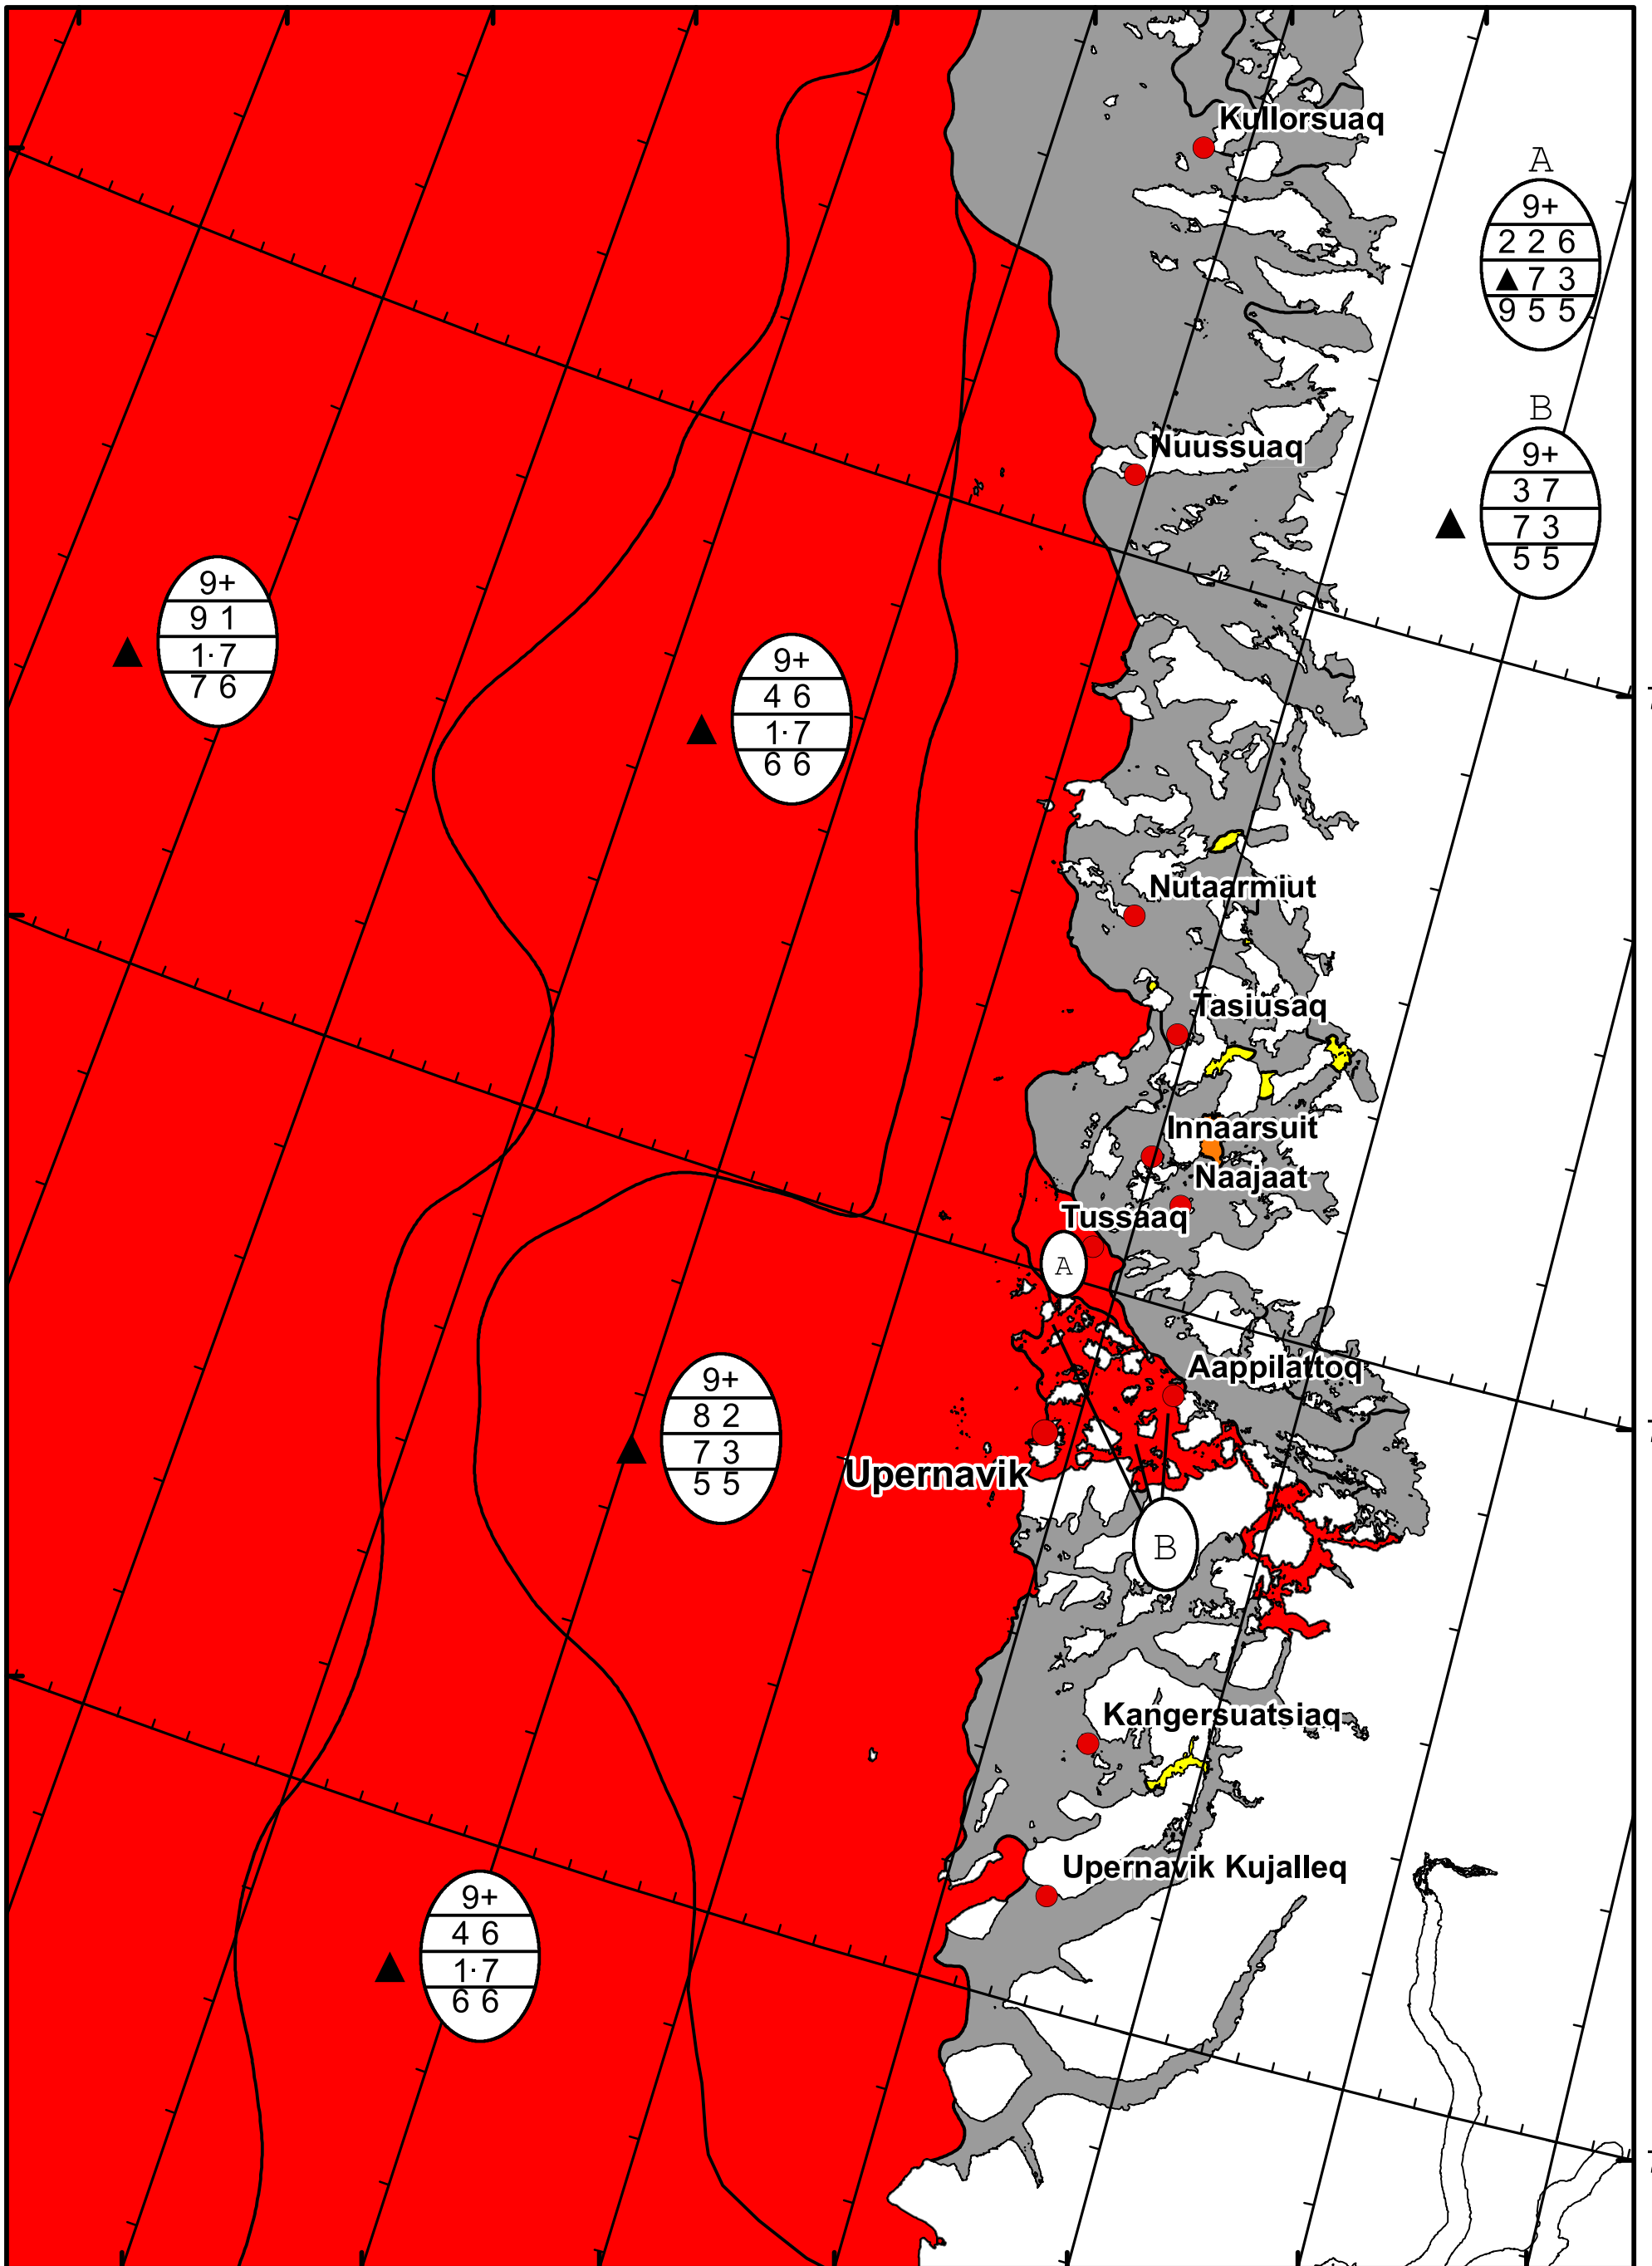

63°W 62°W 61°W 60°W 59°W 58°W 57°W 56°W

74°N

73°N

72°N

74°N

73°N

72°N

DMI
Ice Service

West Greenland Ice Chart

Danish Meteorological Institute

Valid: 24 February 2025, 10:40 UTC