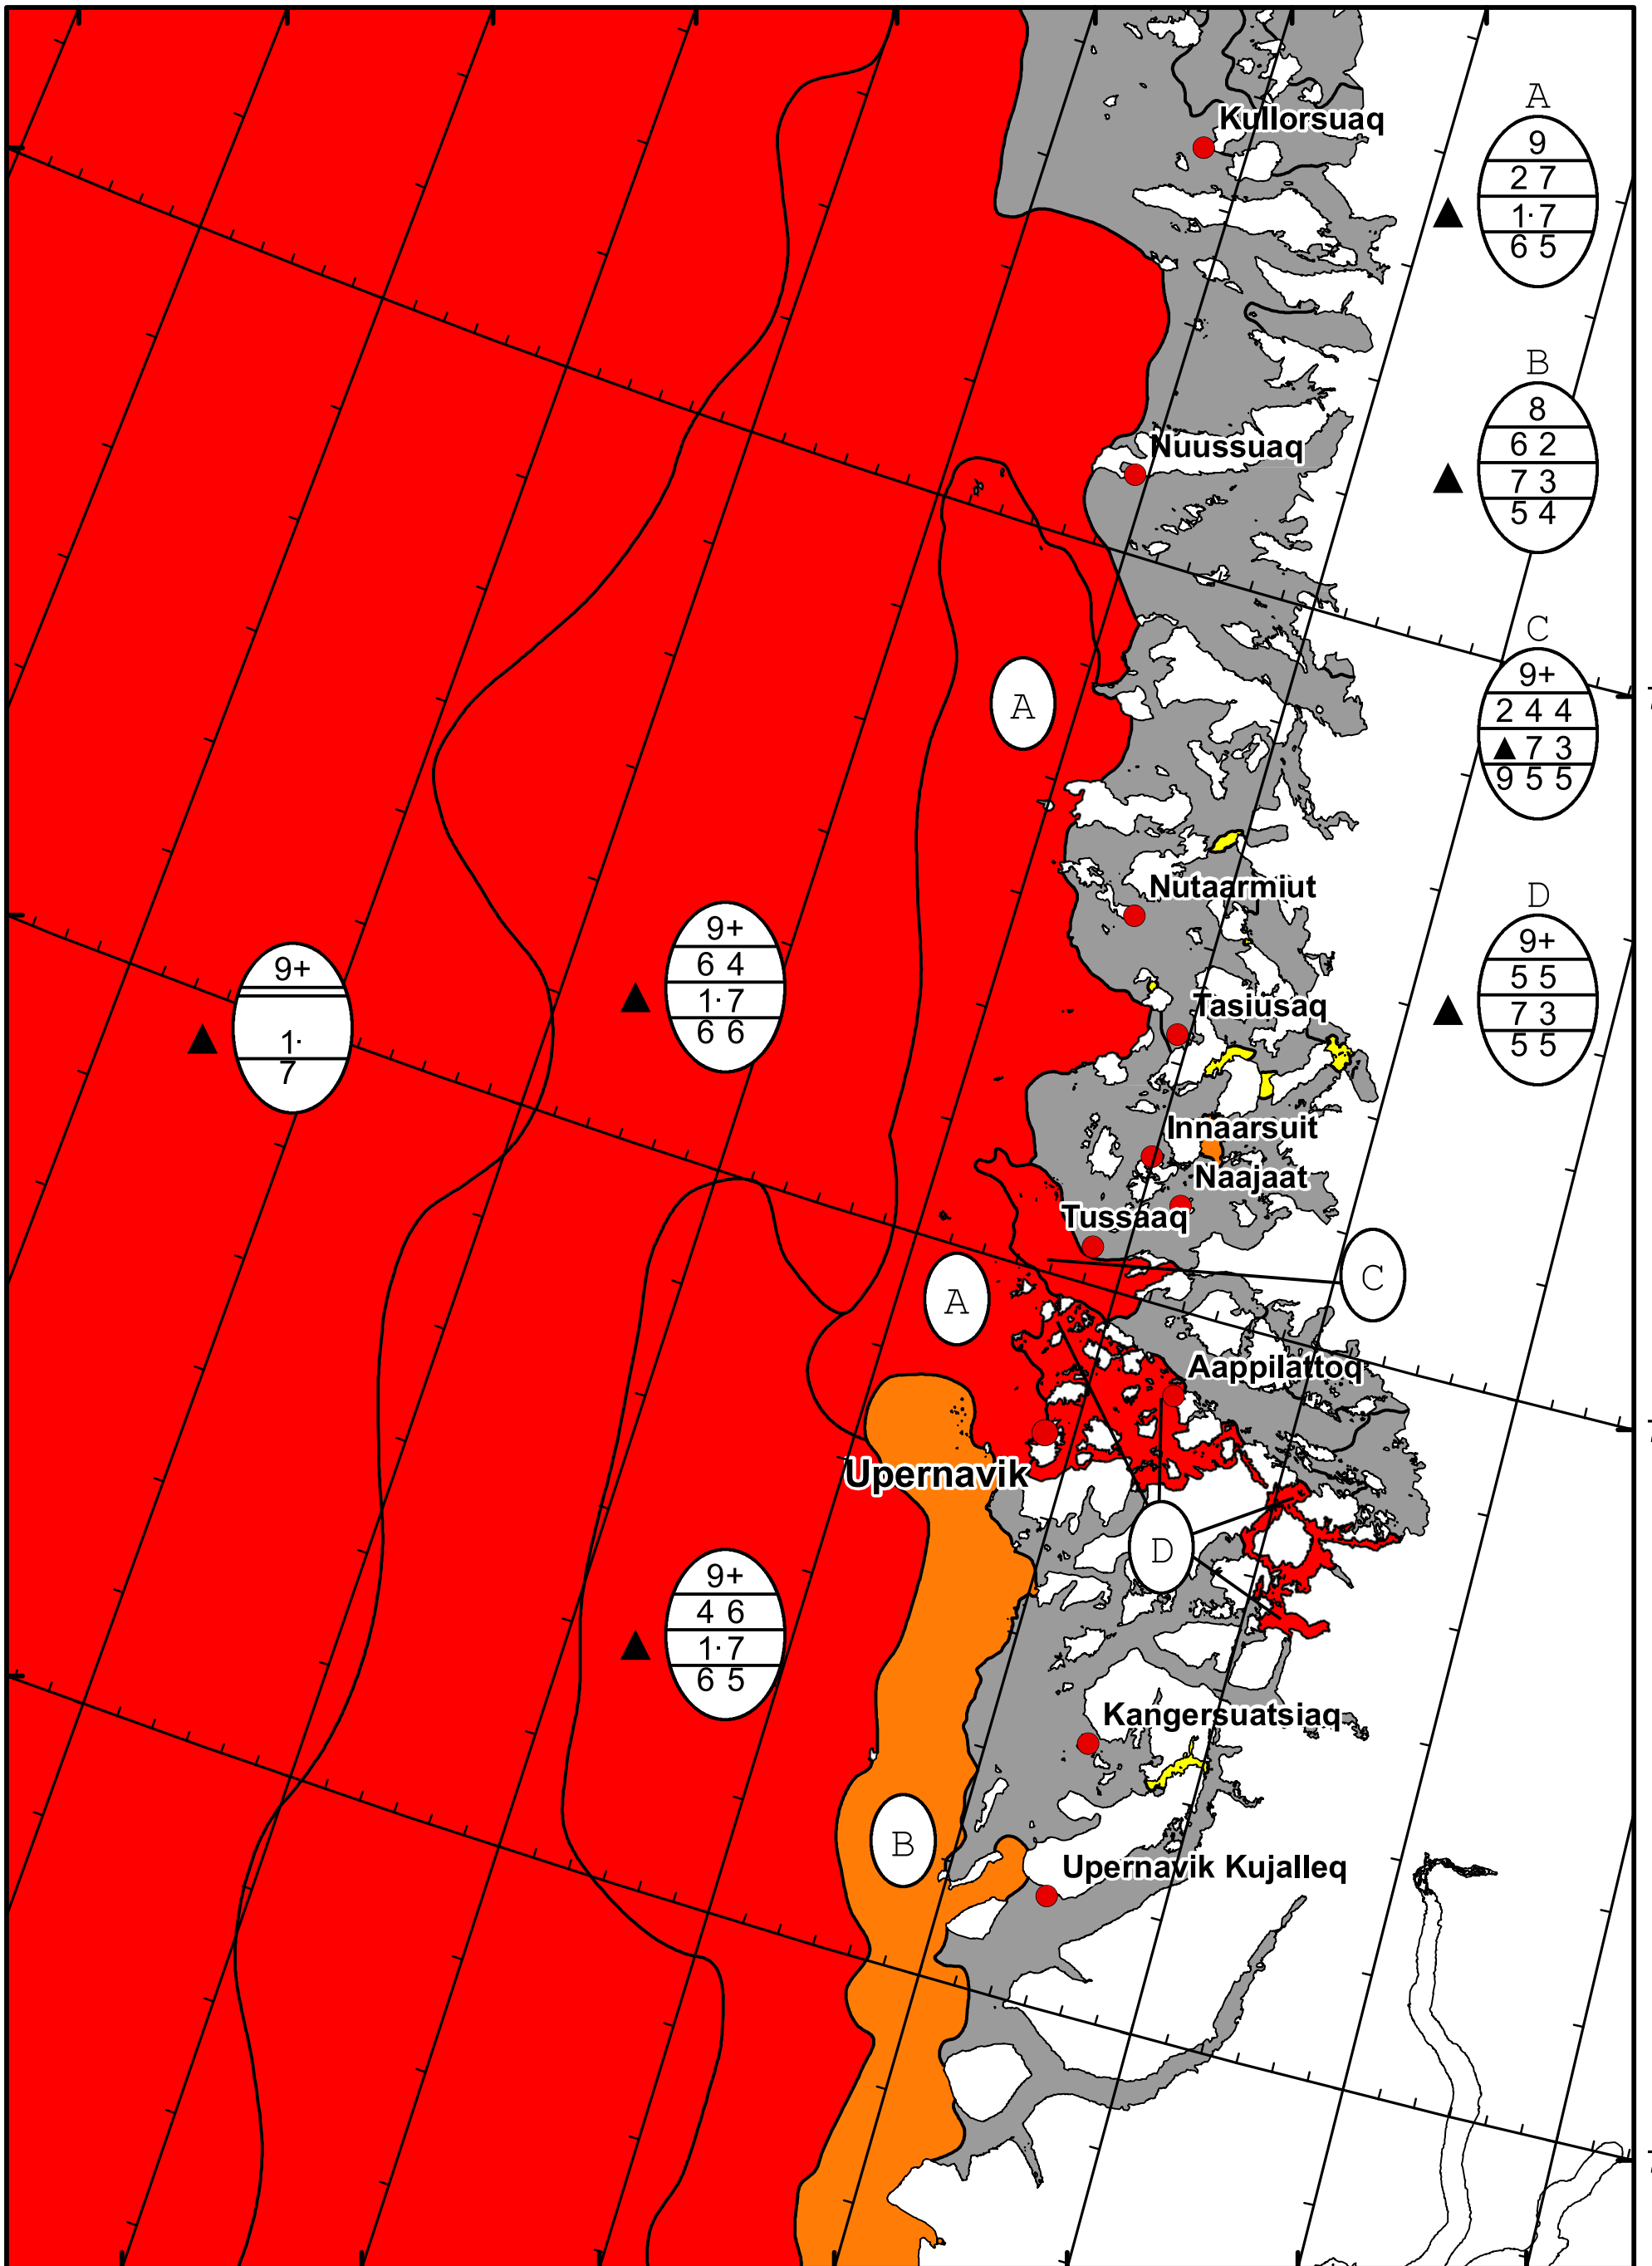

63°W 62°W 61°W 60°W 59°W 58°W 57°W 56°W

74°N

73°N

72°N

74°N

73°N

72°N

DMI  
Ice Service

### West Greenland Ice Chart

Danish Meteorological Institute

Valid: 26 February 2025, 21:45 UTC