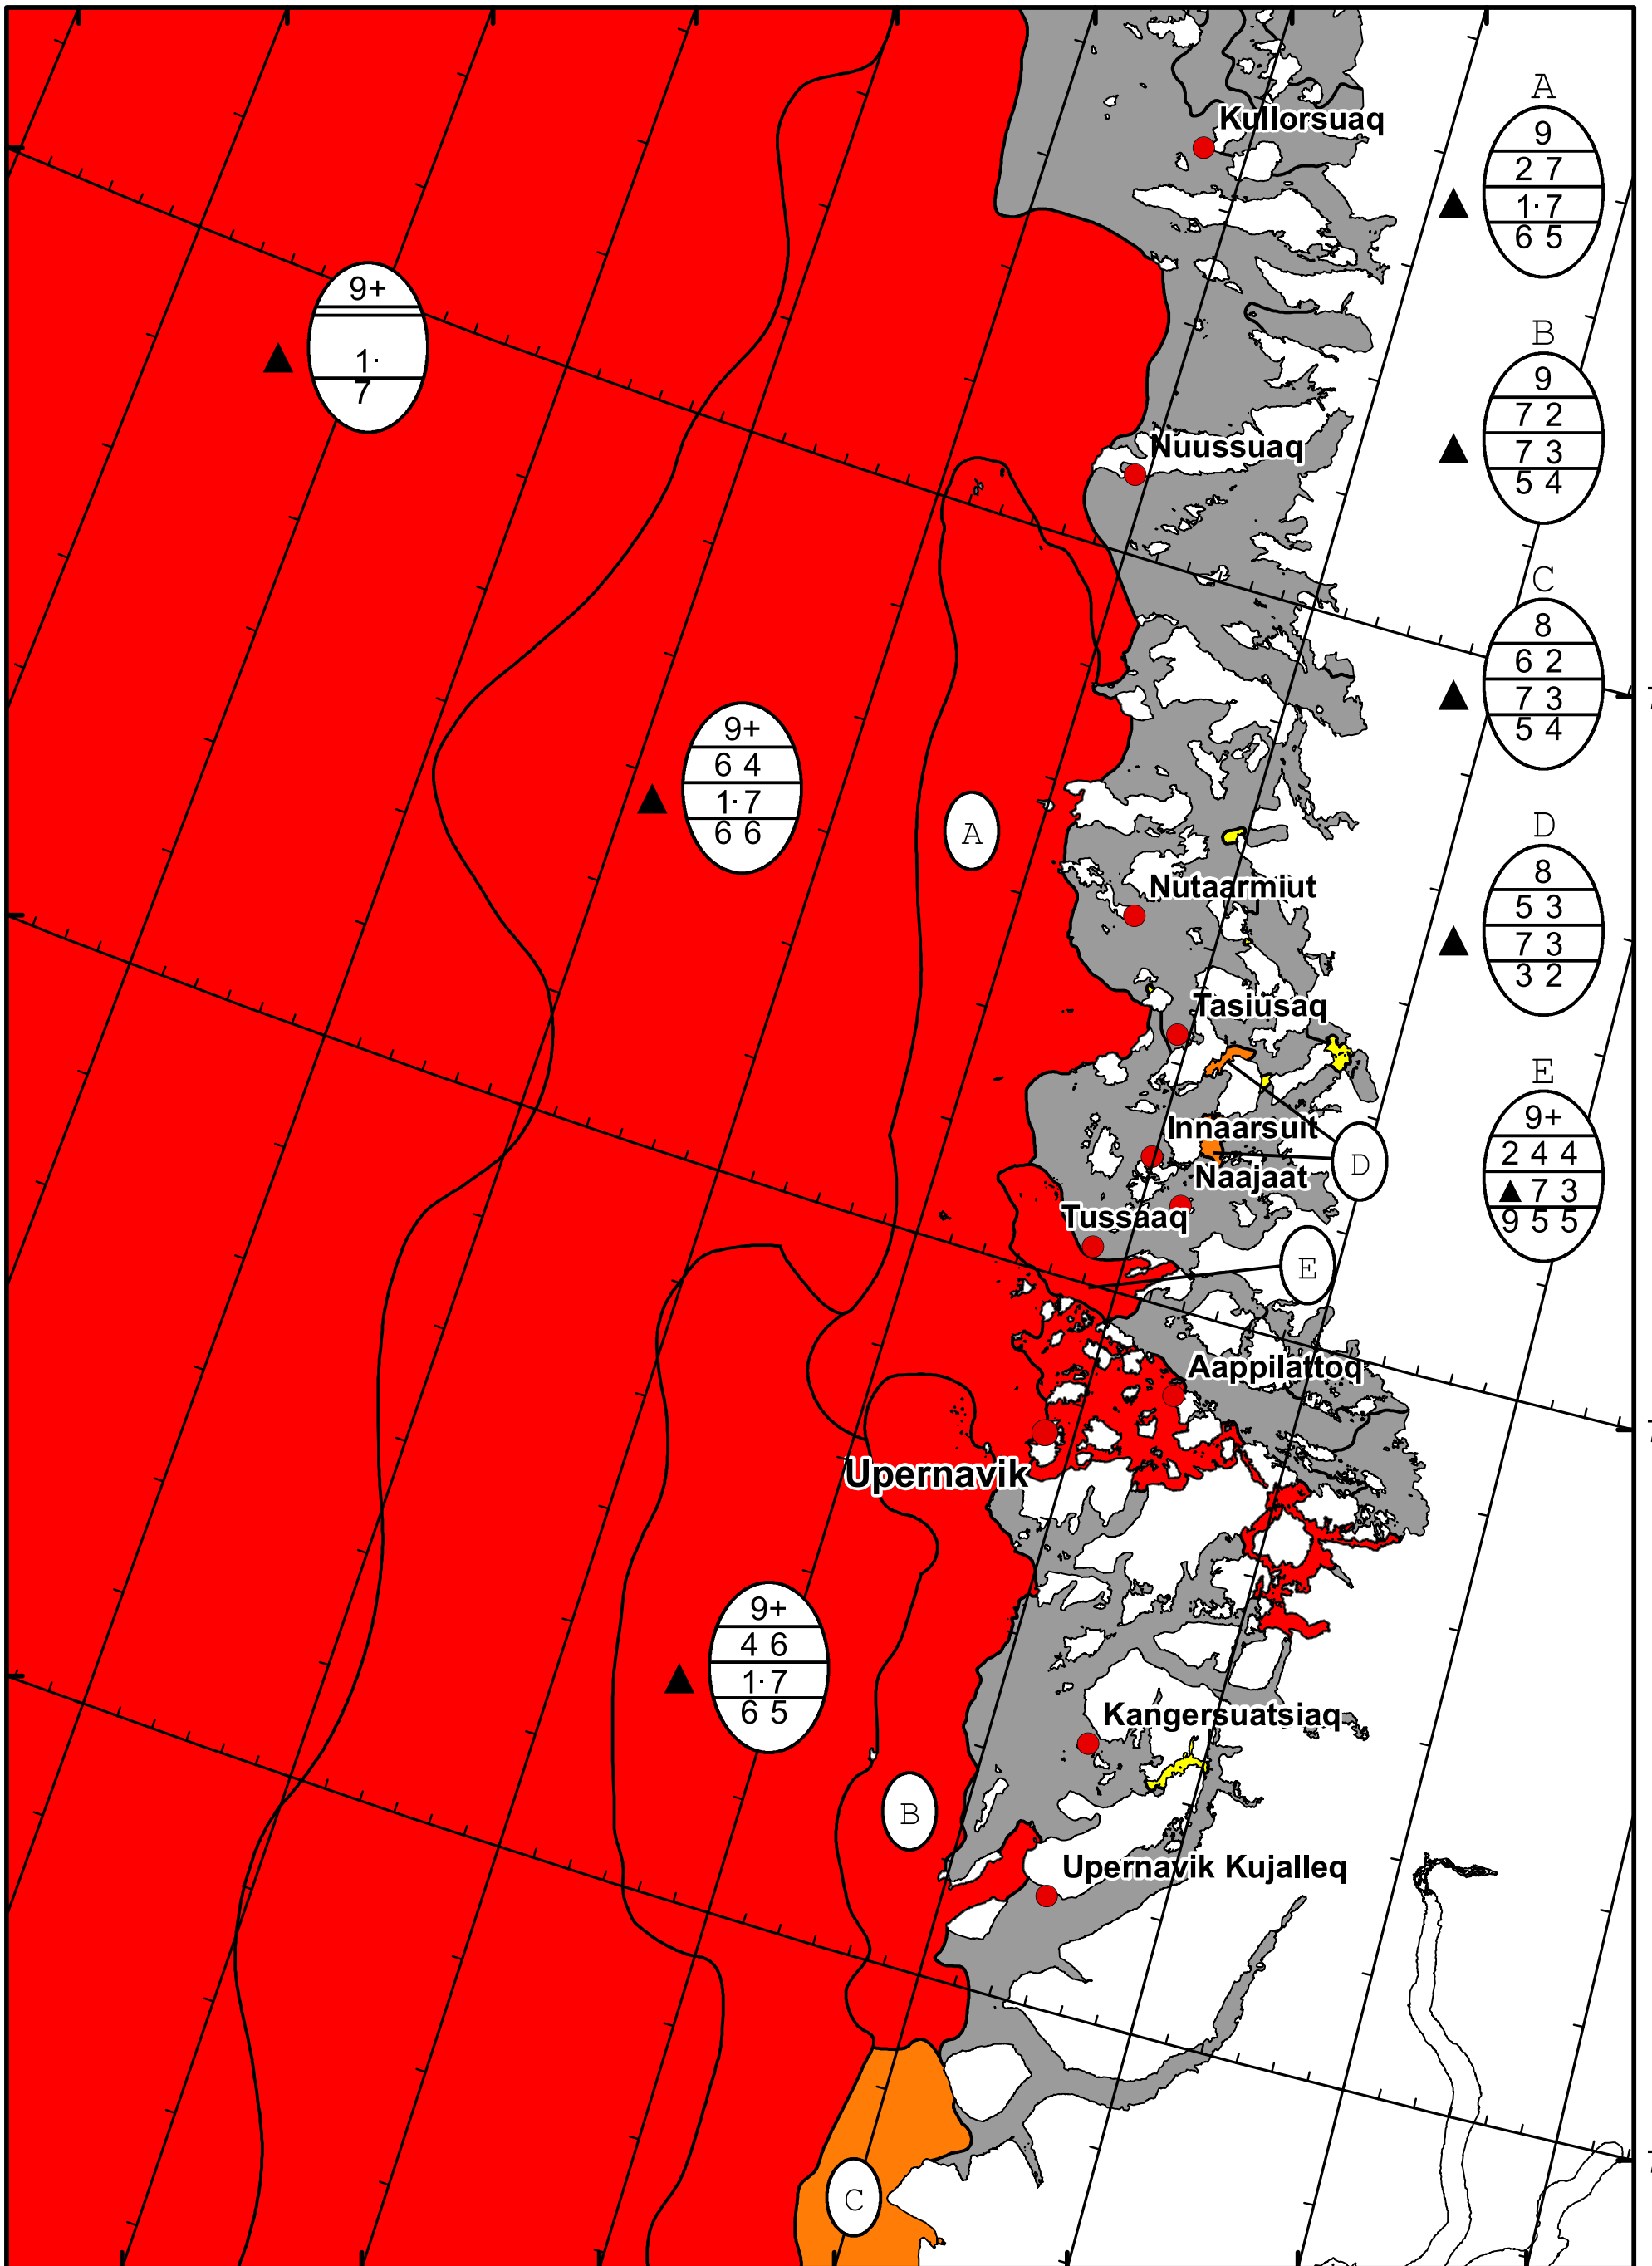

63°W 62°W 61°W 60°W 59°W 58°W 57°W 56°W

74°N

73°N

72°N

74°N

73°N

72°N

9+
1.7
7

9+
6.4
1.7
6.6

9+
4.6
1.7
6.5

A
9
2.7
1.7
6.5

B
9
7.2
7.3
5.4

C
8
6.2
7.3
5.4

D
8
5.3
7.3
3.2

E
9+
2.4
4.4
▲ 7.3
9.5
5.5

DMI
Ice Service

West Greenland Ice Chart

Danish Meteorological Institute

Valid: 02 March 2025, 21:20 UTC