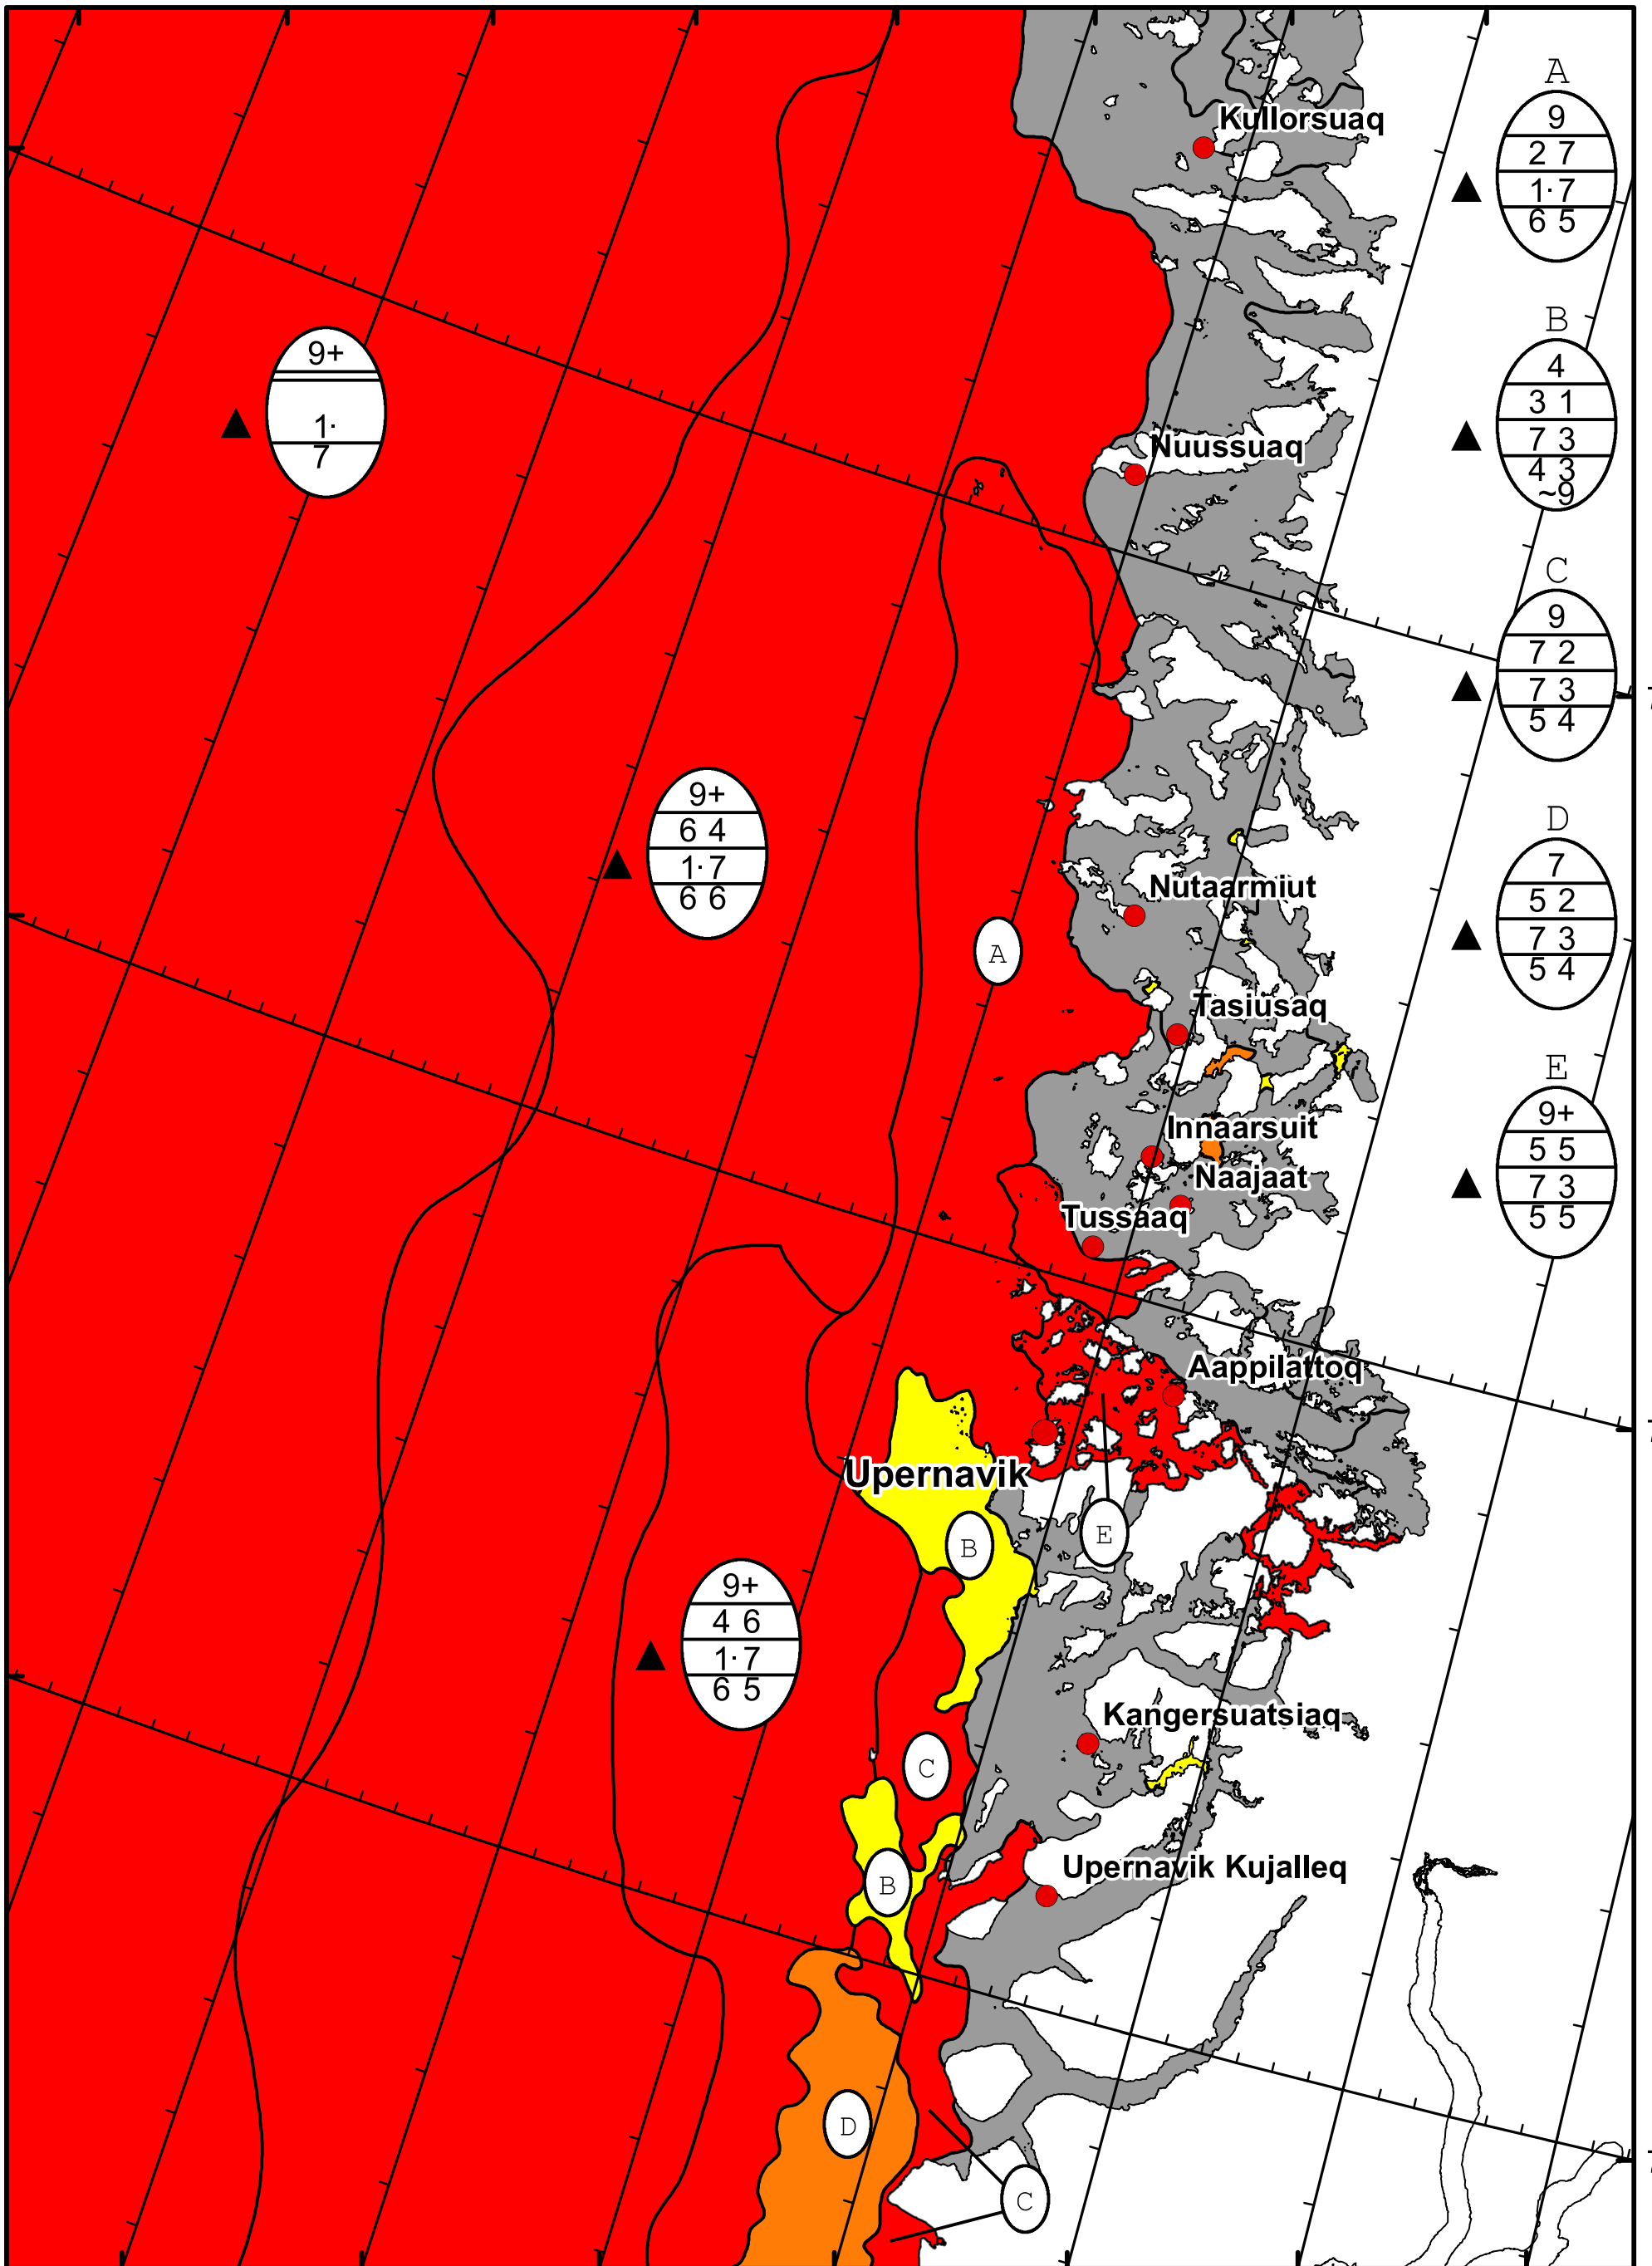

63°W 62°W 61°W 60°W 59°W 58°W 57°W 56°W

74°N

73°N

72°N

74°N

73°N

72°N

DMI  
Ice Service

### West Greenland Ice Chart

Danish Meteorological Institute

Valid: 10 March 2025, 10:10 UTC