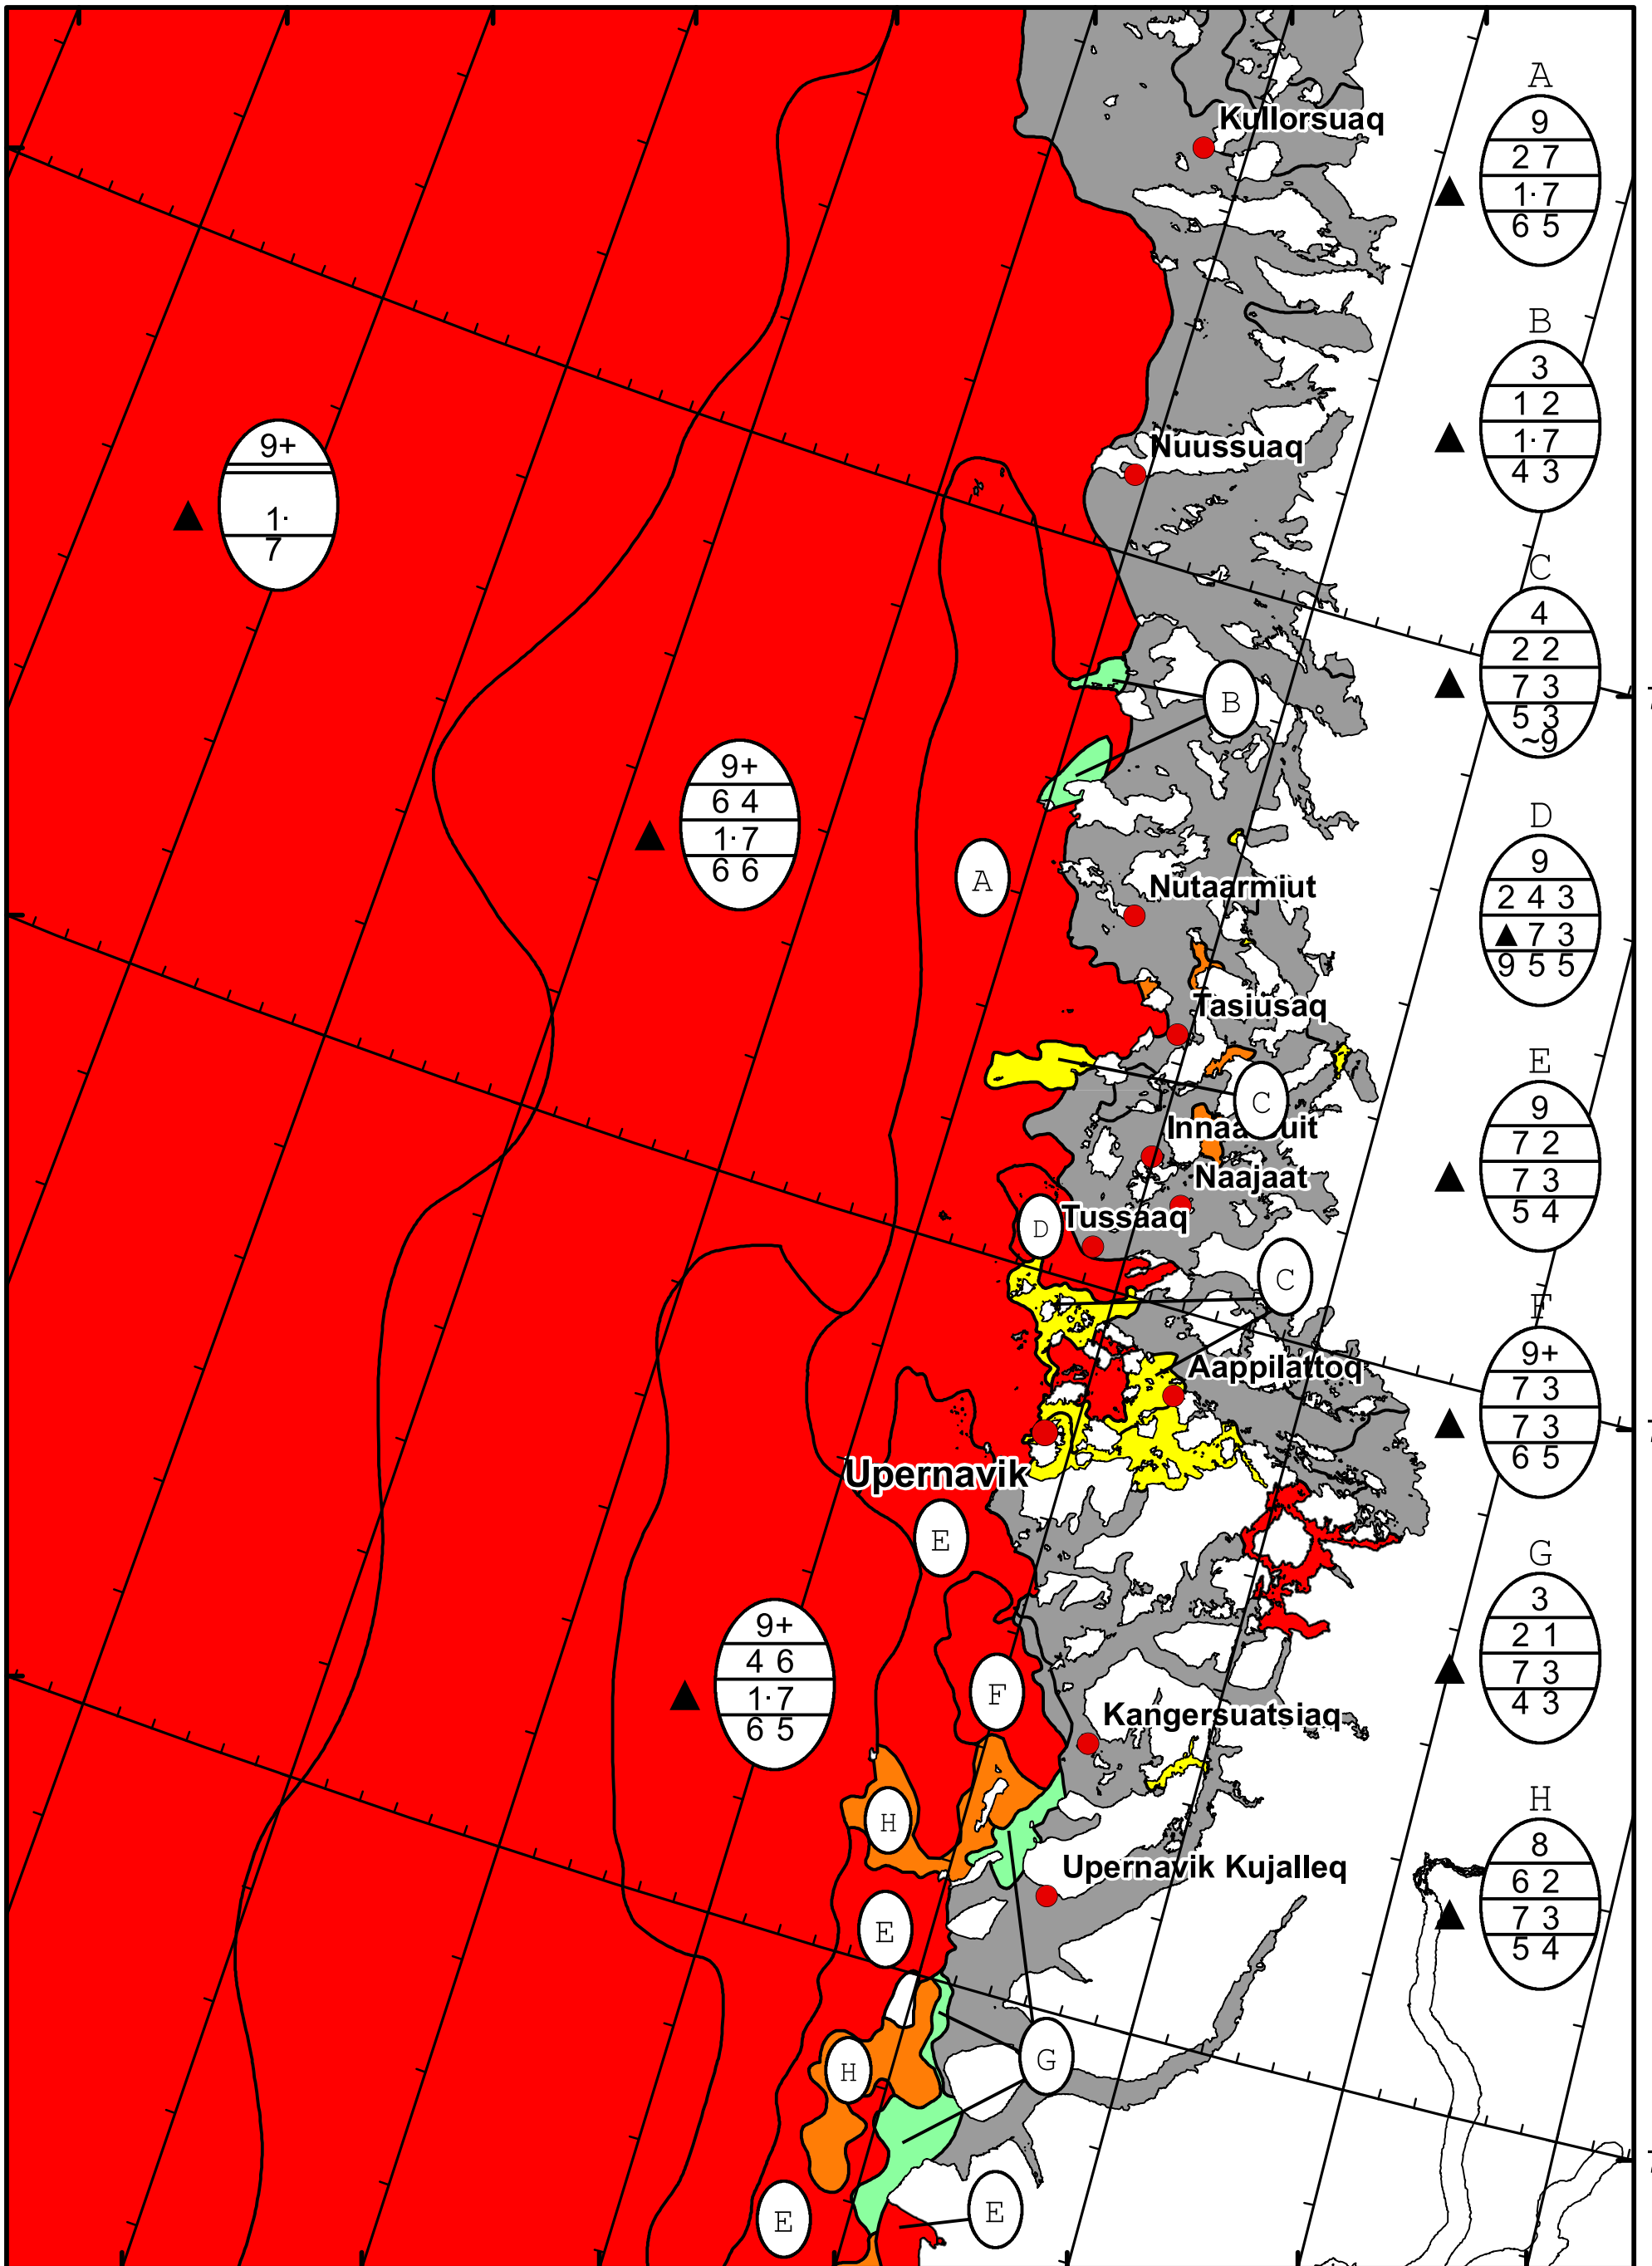

63°W 62°W 61°W 60°W 59°W 58°W 57°W 56°W

74°N

73°N

72°N

74°N

73°N

72°N

DMI Ice Service

### West Greenland Ice Chart

Danish Meteorological Institute

Valid: 12 March 2025, 21:30 UTC