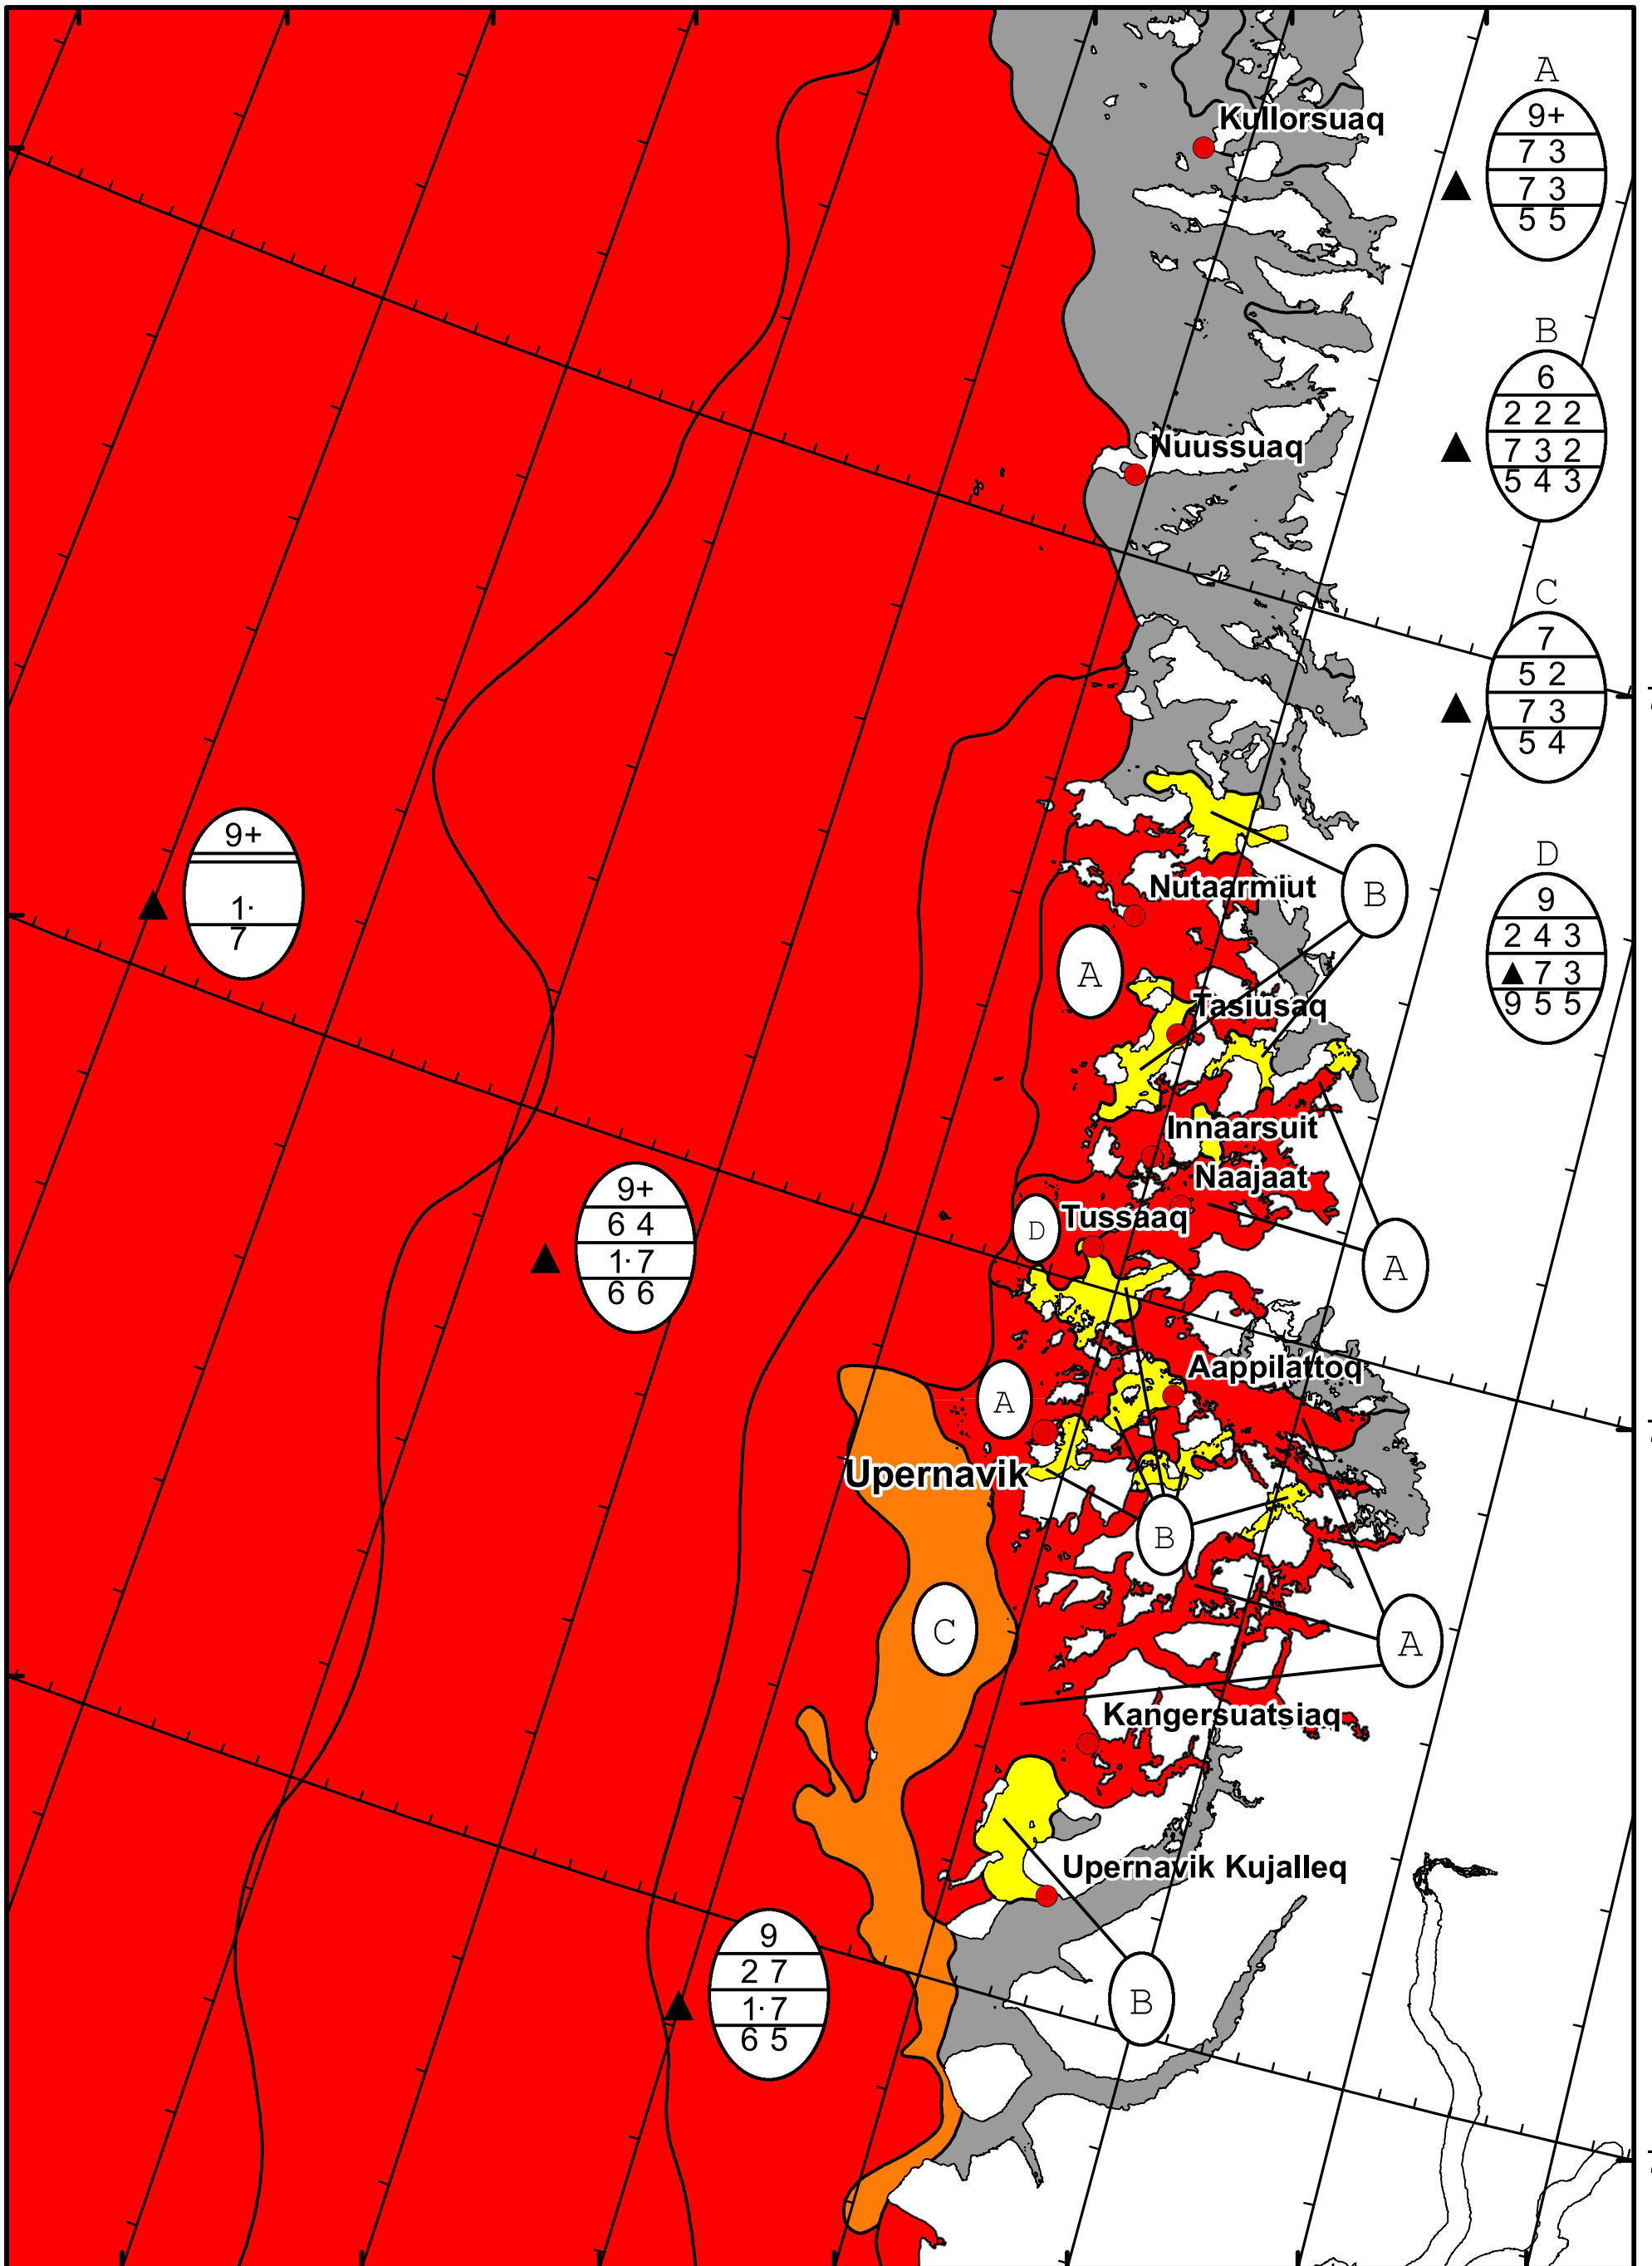

63°W 62°W 61°W 60°W 59°W 58°W 57°W 56°W

74°N

73°N

72°N

74°N

73°N

72°N

DMI
Ice Service

West Greenland Ice Chart

Danish Meteorological Institute

Valid: 19 March 2025, 20:50 UTC