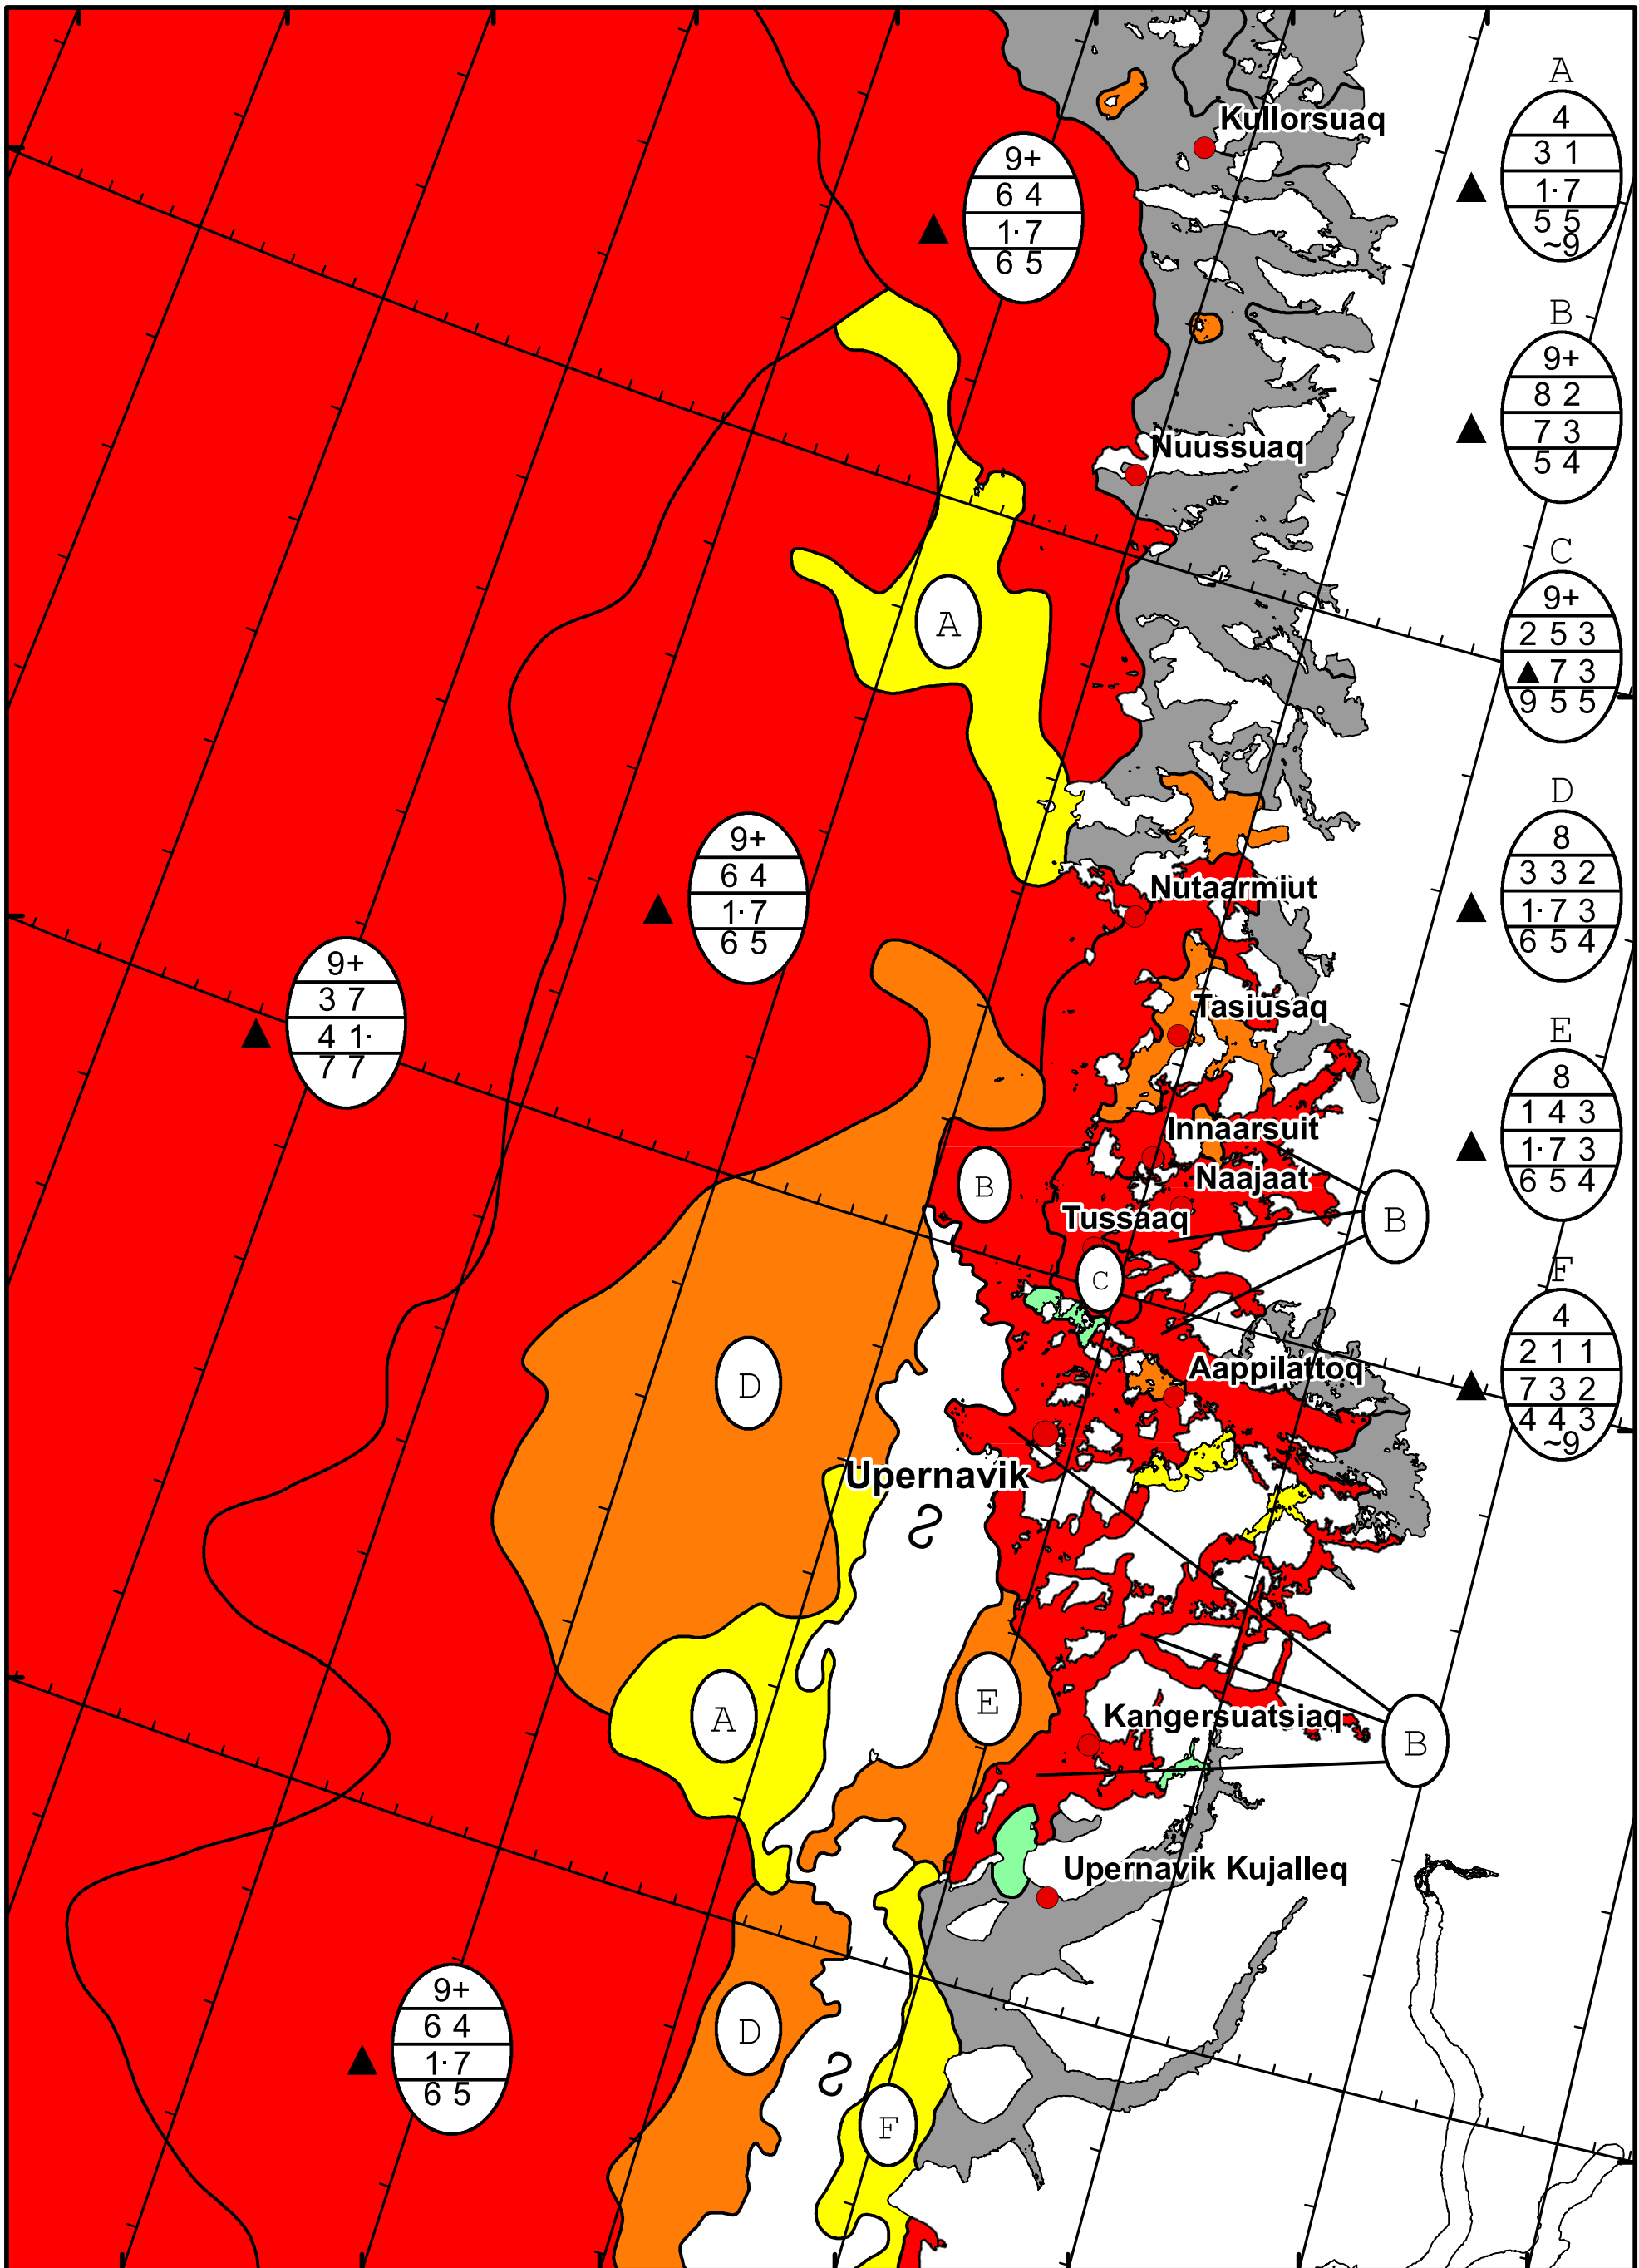

63°W 62°W 61°W 60°W 59°W 58°W 57°W 56°W

74°N

73°N

72°N

74°N

73°N

72°N

DMI  
Ice Service

### West Greenland Ice Chart

Danish Meteorological Institute

Valid: 20 April 2025, 10:50 UTC