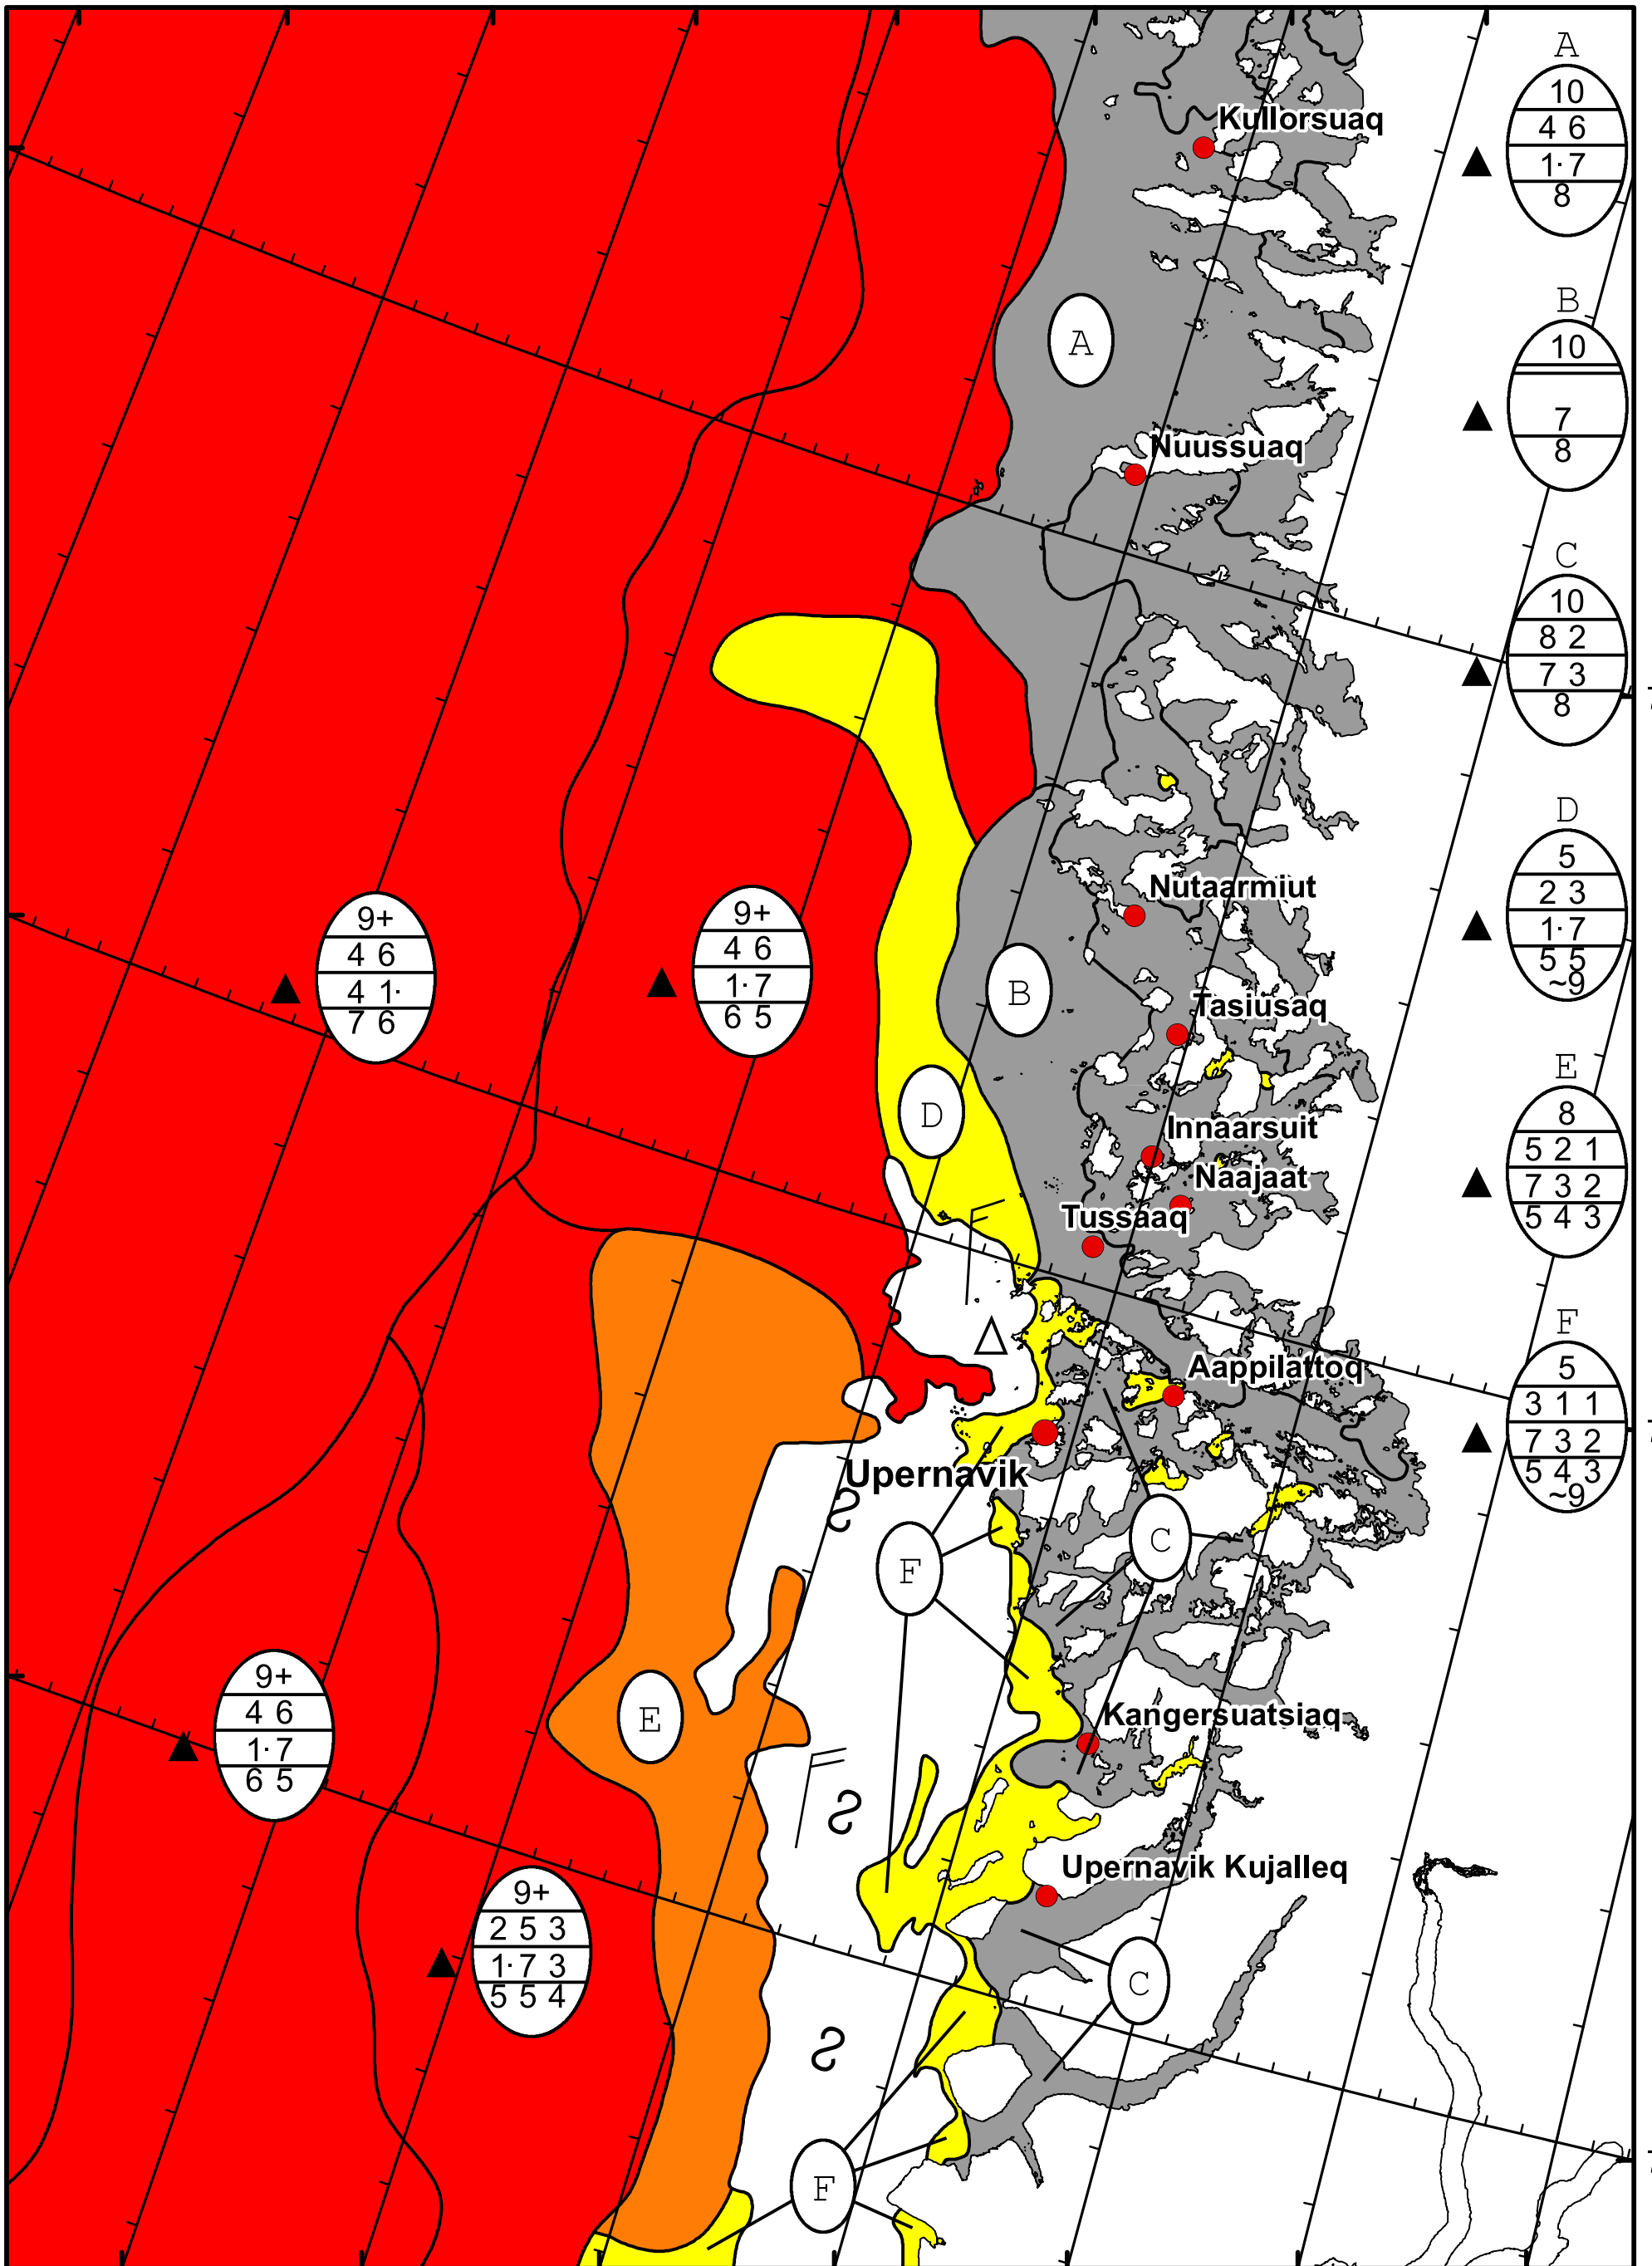

63°W 62°W 61°W 60°W 59°W 58°W 57°W 56°W

74°N

73°N

72°N

74°N

73°N

72°N

DMI
Ice Service

West Greenland Ice Chart

Danish Meteorological Institute

Valid: 08 April 2026, 21:10 UTC